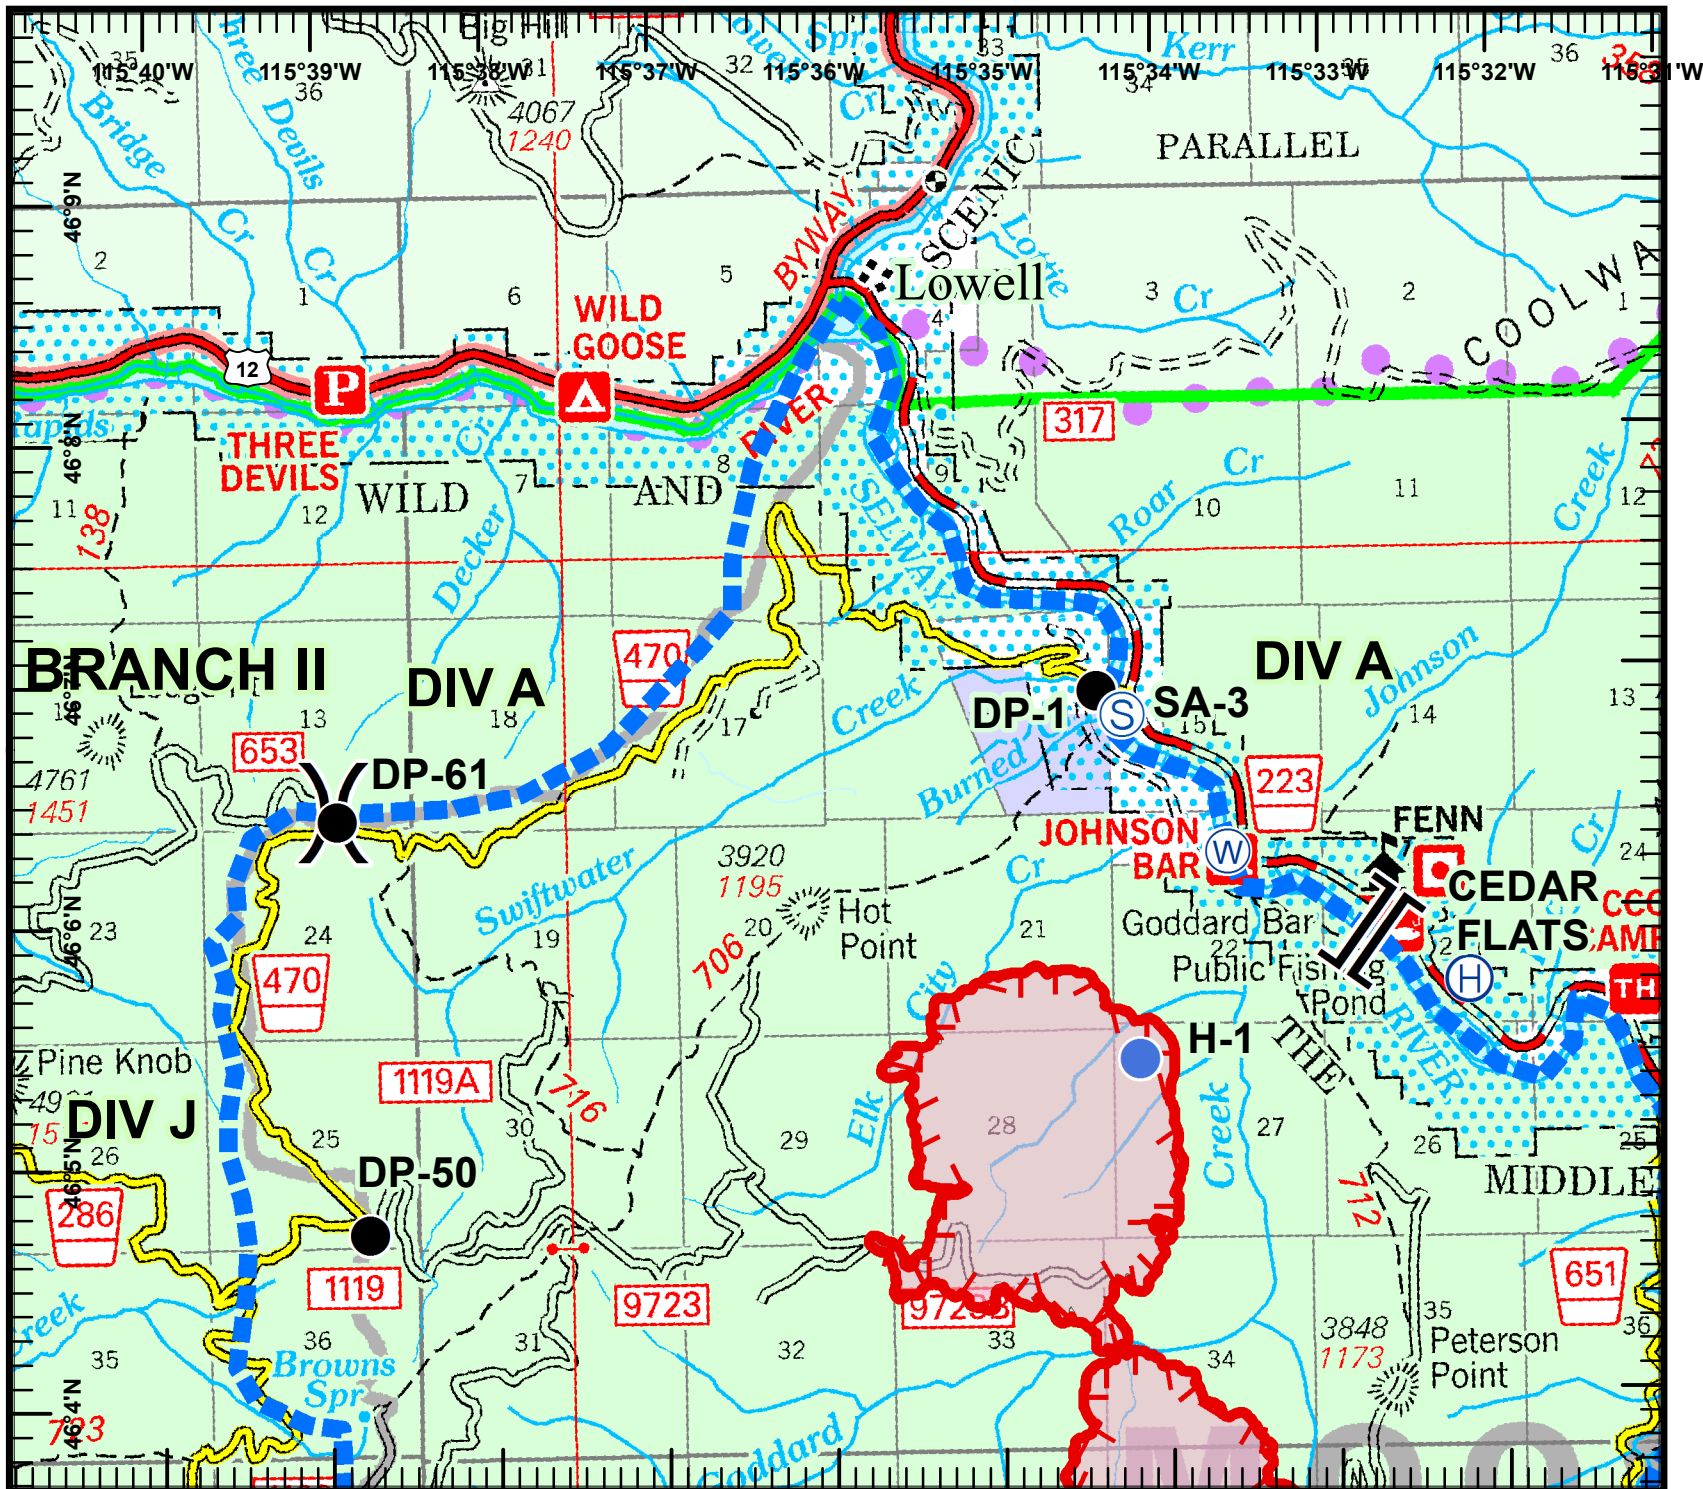

Johnson Bar Fire
IDNCF390
Aug 11, 2014
Day shift
1612 acres
NAD83 UTM Zone 11N

Page 1 of 4
 Division A

Legend

- () Division
- || Branch
- Drop Point
- ⊙ Staging Area
- ⊕ Helibase
- Helispot
- ⊙ Water Source
- Uncontrolled Fire Edge
- Suppression Planning Area

0 4,000 Feet

Kevin Nelstead
 August 10, 2014
 1940 Hours

Johnson Bar Fire
 IDNCF390
 Aug 11, 2014
 Day shift
 1612 acres
 NAD83 UTM Zone 11N

Page 2 of 4
 Division D

Legend

- () Division
- || Branch
- Drop Point
- ⊙ Staging Area
- ⊕ Helibase
- Helispot
- ⊕ Water Source
- Uncontrolled Fire Edge
- Suppression Planning Area

0 4,000 Feet

Kevin Nelstead
 August 10, 2014
 1940 Hours

Johnson Bar Fire
 IDNCF390
 Aug 11, 2014
 Day shift
 1612 acres
 NAD83 UTM Zone 11N

Page 3 of 4
 Division G

Legend

- () Division
- || Branch
- Drop Point
- ⊙ Staging Area
- ⊕ Helibase
- Helispot
- ⊕ Water Source
- Uncontrolled Fire Edge
- Suppression Planning Area

0 4,000 Feet

Kevin Nelstead
 August 10, 2014
 1940 Hours

Johnson Bar Fire
 IDNCF390
 Aug 11, 2014
 Day shift
 1612 acres
 NAD83 UTM Zone 11N

Page 4 of 4
 Division J

Legend

- Division
- Branch
- Drop Point
- Staging Area
- Helibase
- Helispot
- Water Source
- Uncontrolled Fire Edge
- Suppression Planning Area