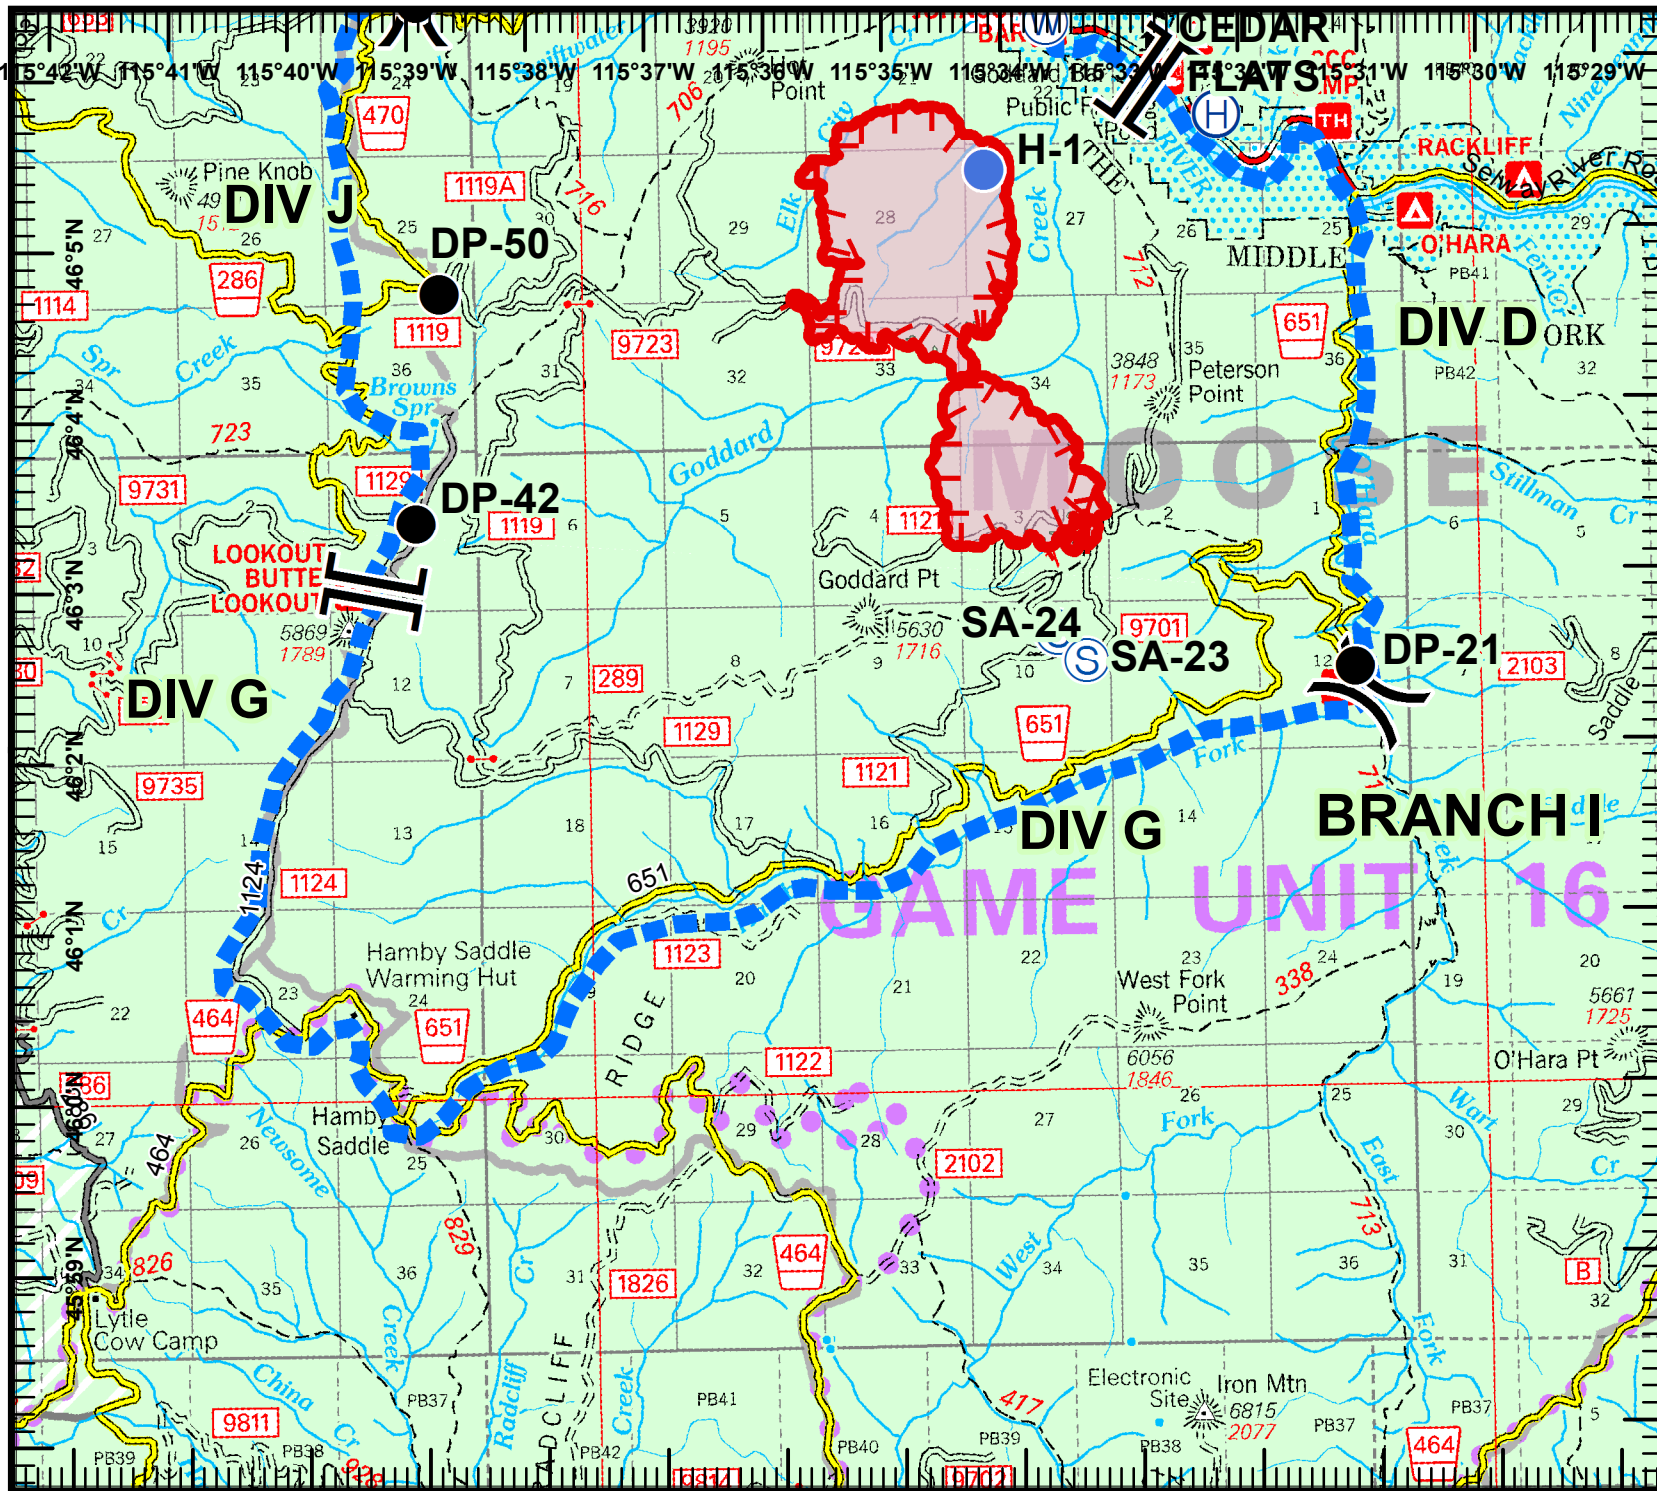

0 4,000 Feet

Kevin Nelstead
 August 10, 2014
 1940 Hours

Johnson Bar Fire
 IDNCF390
 Aug 11, 2014
 Day shift
 1612 acres
 NAD83 UTM Zone 11N

Page 2 of 4
 Division D

Legend

- () Division
- || Branch
- Drop Point
- ⊙ Staging Area
- ⊕ Helibase
- Helispot
- ⊕ Water Source
- Uncontrolled Fire Edge
- Suppression Planning Area

0 4,000 Feet

Kevin Nelstead
 August 10, 2014
 1940 Hours

Johnson Bar Fire
 IDNCF390
 Aug 11, 2014
 Day shift
 1612 acres
 NAD83 UTM Zone 11N

Page 3 of 4
 Division G

Legend

- () Division
- || Branch
- Drop Point
- ⊙ Staging Area
- ⊕ Helibase
- Helispot
- ⊕ Water Source
- Uncontrolled Fire Edge
- Suppression Planning Area

0 4,000 Feet

Kevin Nelstead
 August 10, 2014
 1940 Hours

Johnson Bar Fire
 IDNCF390
 Aug 11, 2014
 Day shift
 1612 acres
 NAD83 UTM Zone 11N

Page 4 of 4
 Division J

Legend

- Division
- Branch
- Drop Point
- Staging Area
- Helibase
- Helispot
- Water Source
- Uncontrolled Fire Edge
- Suppression Planning Area

0 4,000 Feet

Kevin Nelstead
 August 10, 2014
 1940 Hours