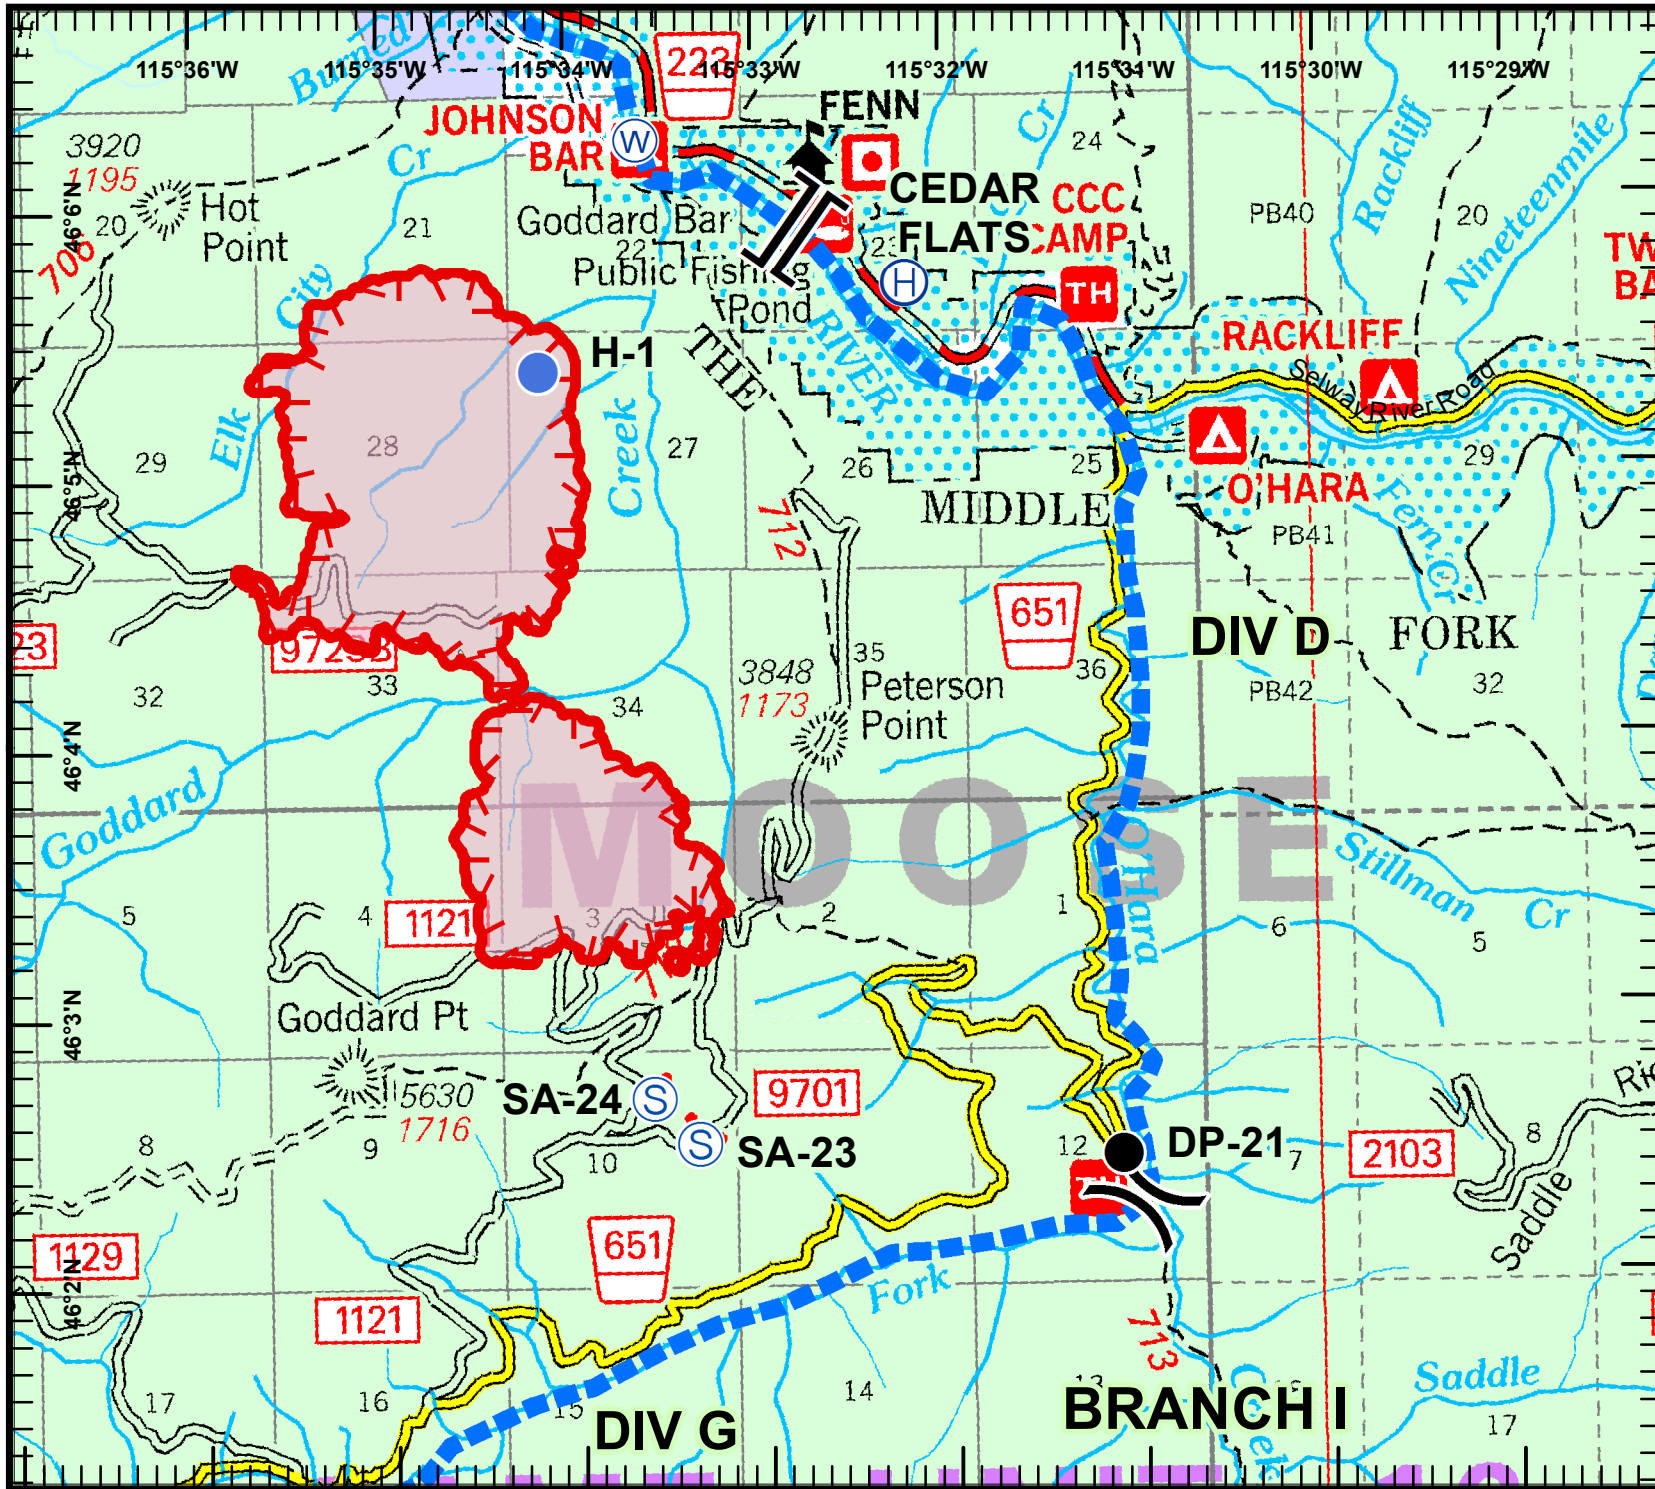

Johnson Bar Fire
IDNCF390
Aug 11, 2014
Day shift
1612 acres
NAD83 UTM Zone 11N

Page 1 of 4
 Division A

Legend

- () Division
- || Branch
- Drop Point
- ⊙ Staging Area
- ⊕ Helibase
- Helispot
- ⊙ Water Source
- Uncontrolled Fire Edge
- Suppression Planning Area

0 4,000 Feet

Kevin Nelstead
 August 10, 2014
 1940 Hours

Johnson Bar Fire
 IDNCF390
 Aug 11, 2014
 Day shift
 1612 acres
 NAD83 UTM Zone 11N

Page 2 of 4
 Division D

Legend

- () Division
- || Branch
- Drop Point
- ⊙ Staging Area
- ⊕ Helibase
- Helispot
- ⊕ Water Source
- Uncontrolled Fire Edge
- Suppression Planning Area

0 4,000 Feet

Kevin Nelstead
 August 10, 2014
 1940 Hours

Johnson Bar Fire
 IDNCF390
 Aug 11, 2014
 Day shift
 1612 acres
 NAD83 UTM Zone 11N

Page 3 of 4
 Division G

Legend

- () Division
- || Branch
- Drop Point
- ⊙ Staging Area
- ⊕ Helibase
- Helispot
- ⊕ Water Source
- Uncontrolled Fire Edge
- Suppression Planning Area

0 4,000 Feet

Kevin Nelstead
 August 10, 2014
 1940 Hours

Johnson Bar Fire
 IDNCF390
 Aug 11, 2014
 Day shift
 1612 acres
 NAD83 UTM Zone 11N

Page 4 of 4
 Division J

Legend

- Division
- Branch
- Drop Point
- Staging Area
- Helibase
- Helispot
- Water Source
- Uncontrolled Fire Edge
- Suppression Planning Area