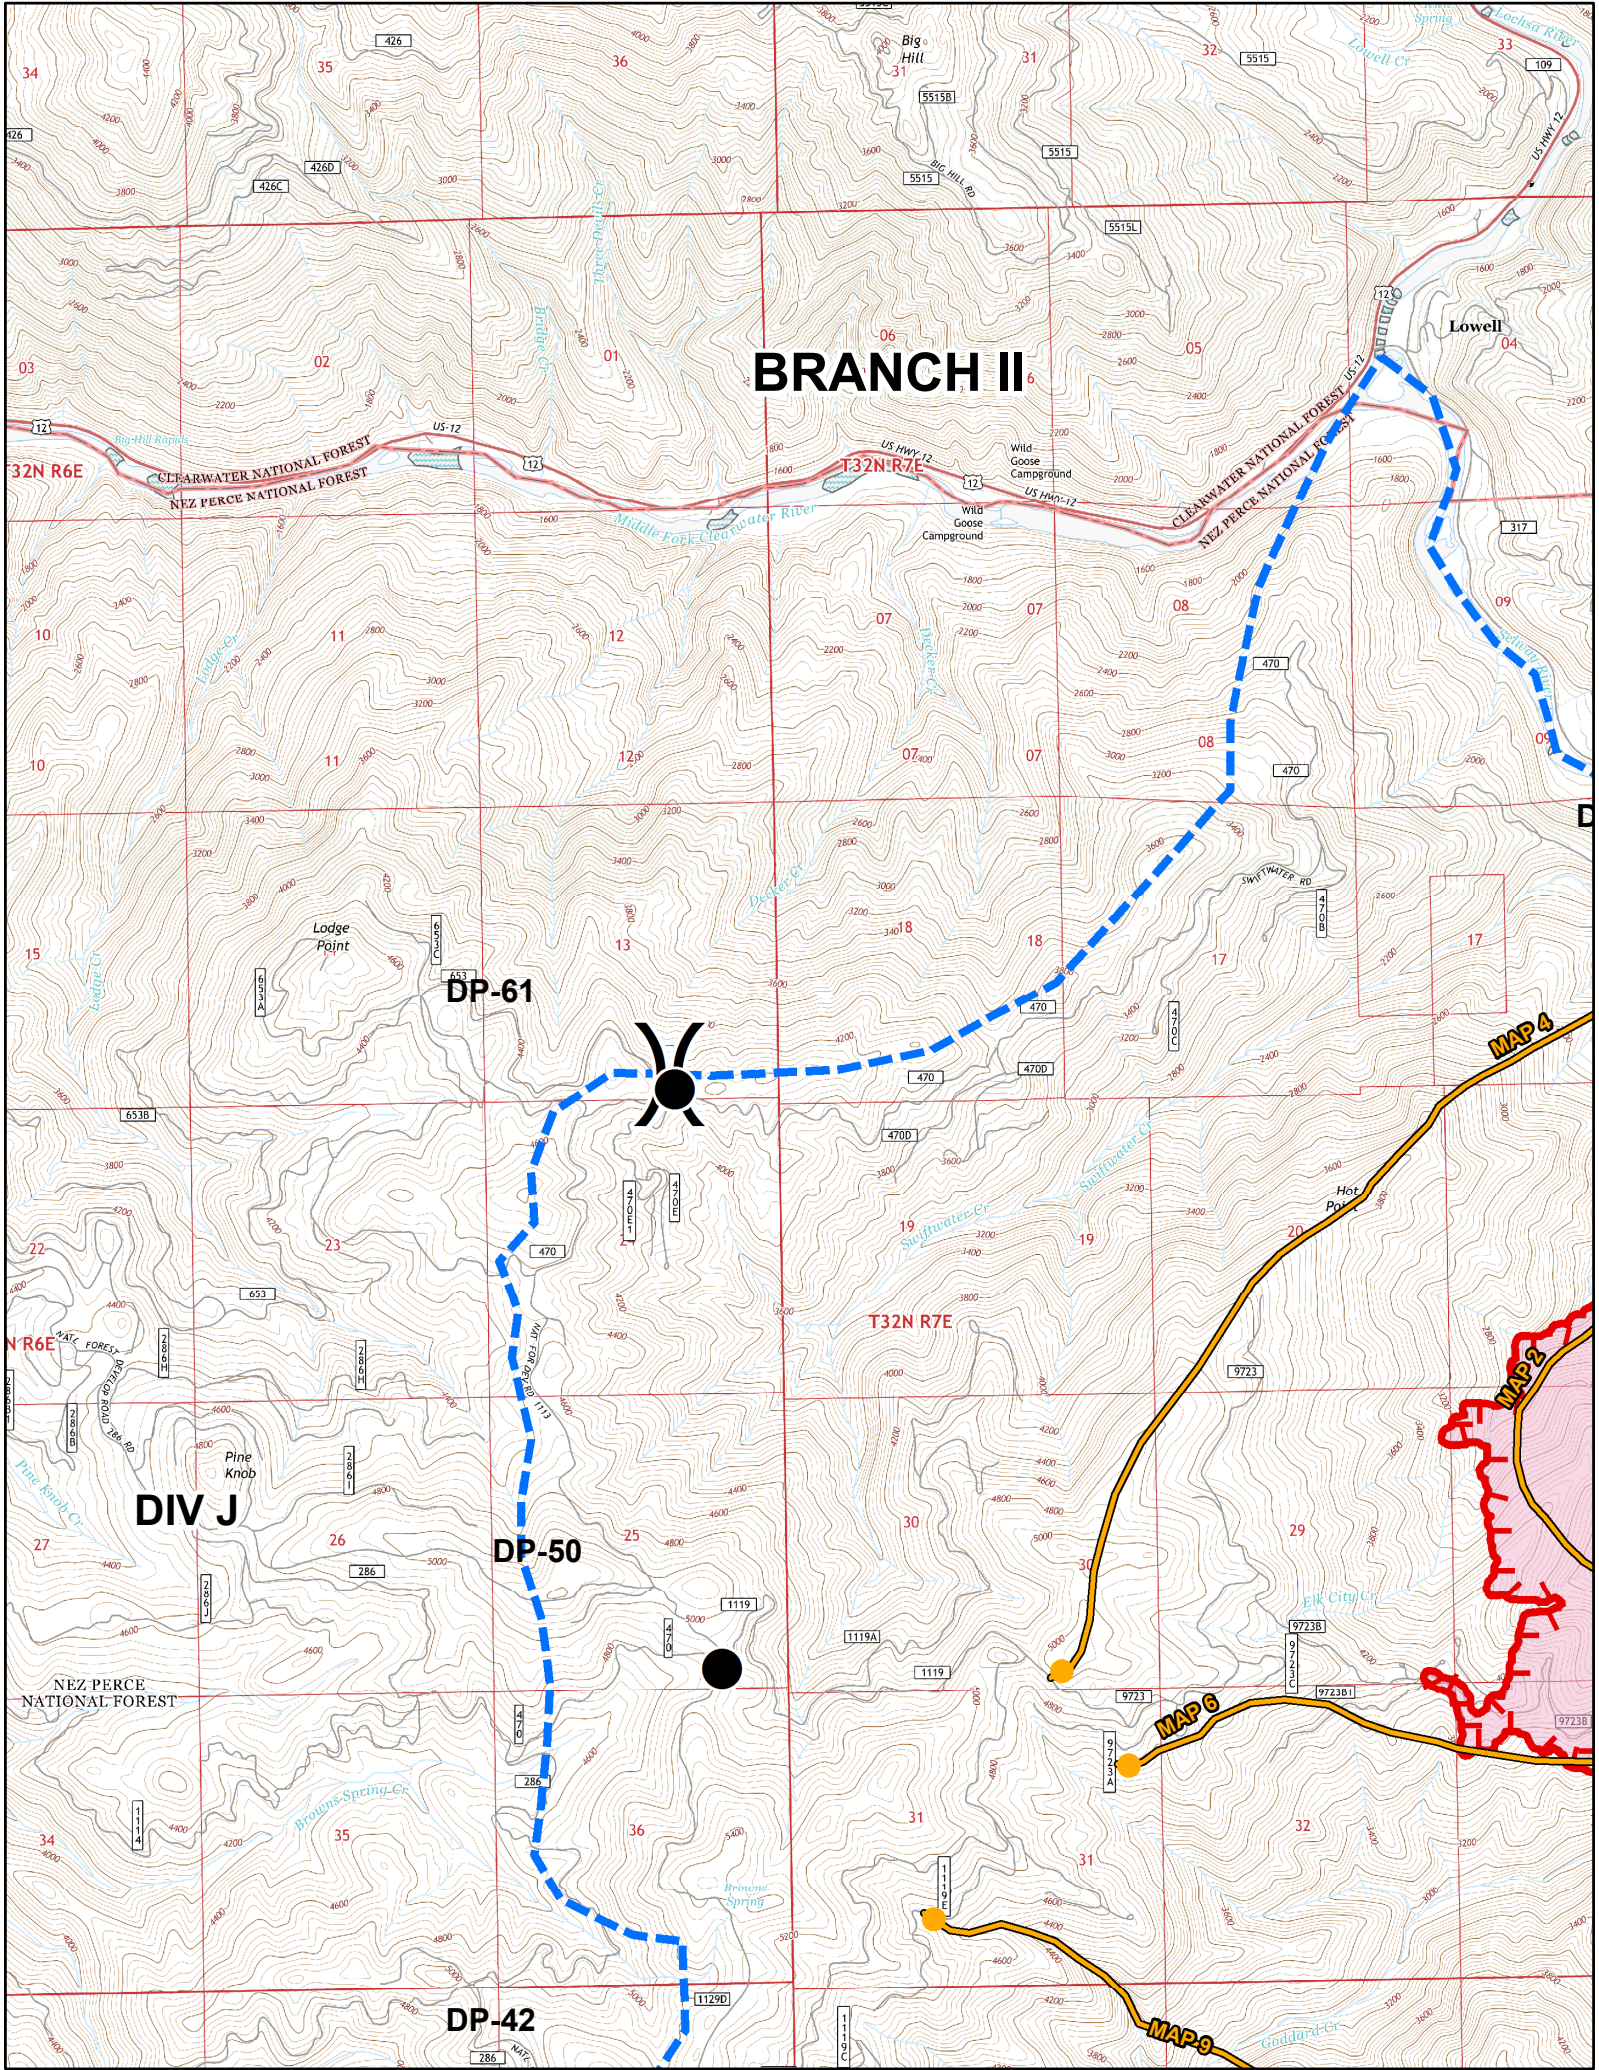

BRANCH II

32N R6E

T32N R7E

T32N R7E

DIV J

DP-61

DP-50

DP-42

MAP 4

MAP 2

MAP 6

MAP 9

Lowell

Lodge Point

Pine Knob

Hot Pot

Elk City Cr

Wild Goose Campground

Wild Goose Campground

Elk City Cr

Goddard Cr

BRANCH II