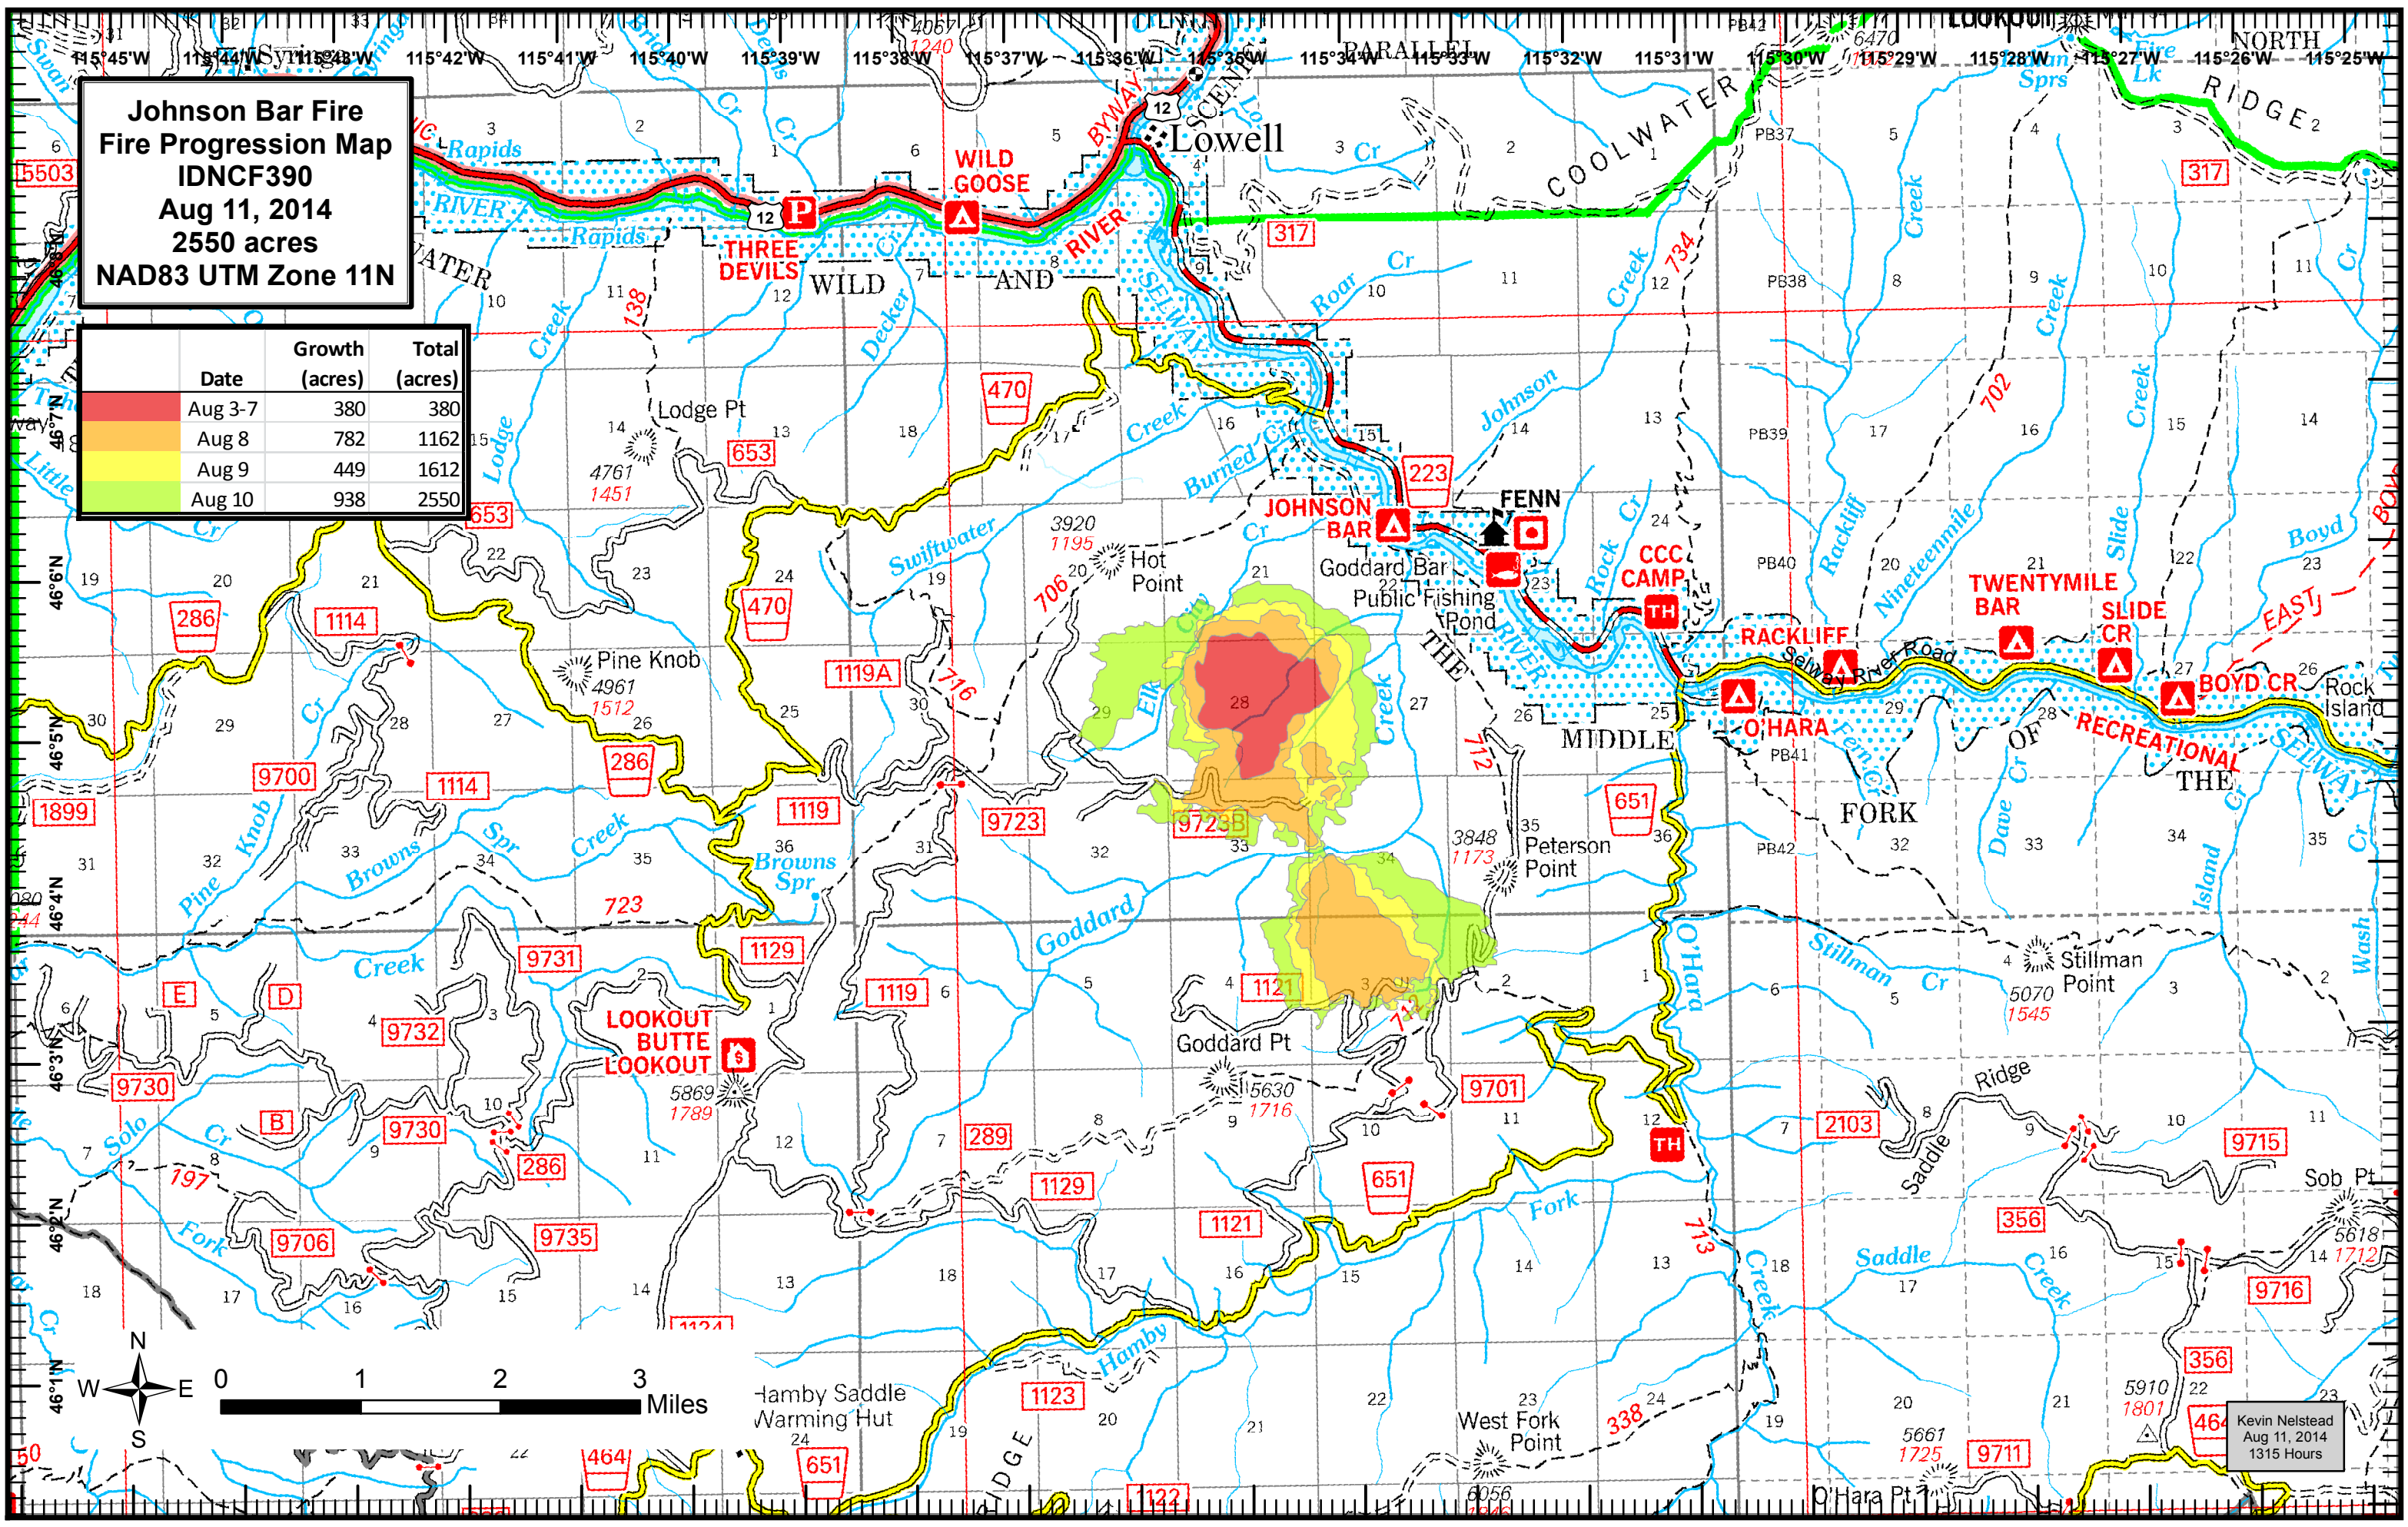

Johnson Bar Fire
Fire Progression Map
IDNCF390
Aug 11, 2014
2550 acres
NAD83 UTM Zone 11N

Date	Growth (acres)	Total (acres)
Aug 3-7	380	380
Aug 8	782	1162
Aug 9	449	1612
Aug 10	938	2550

Kevin Nelstead
 Aug 11, 2014
 1315 Hours