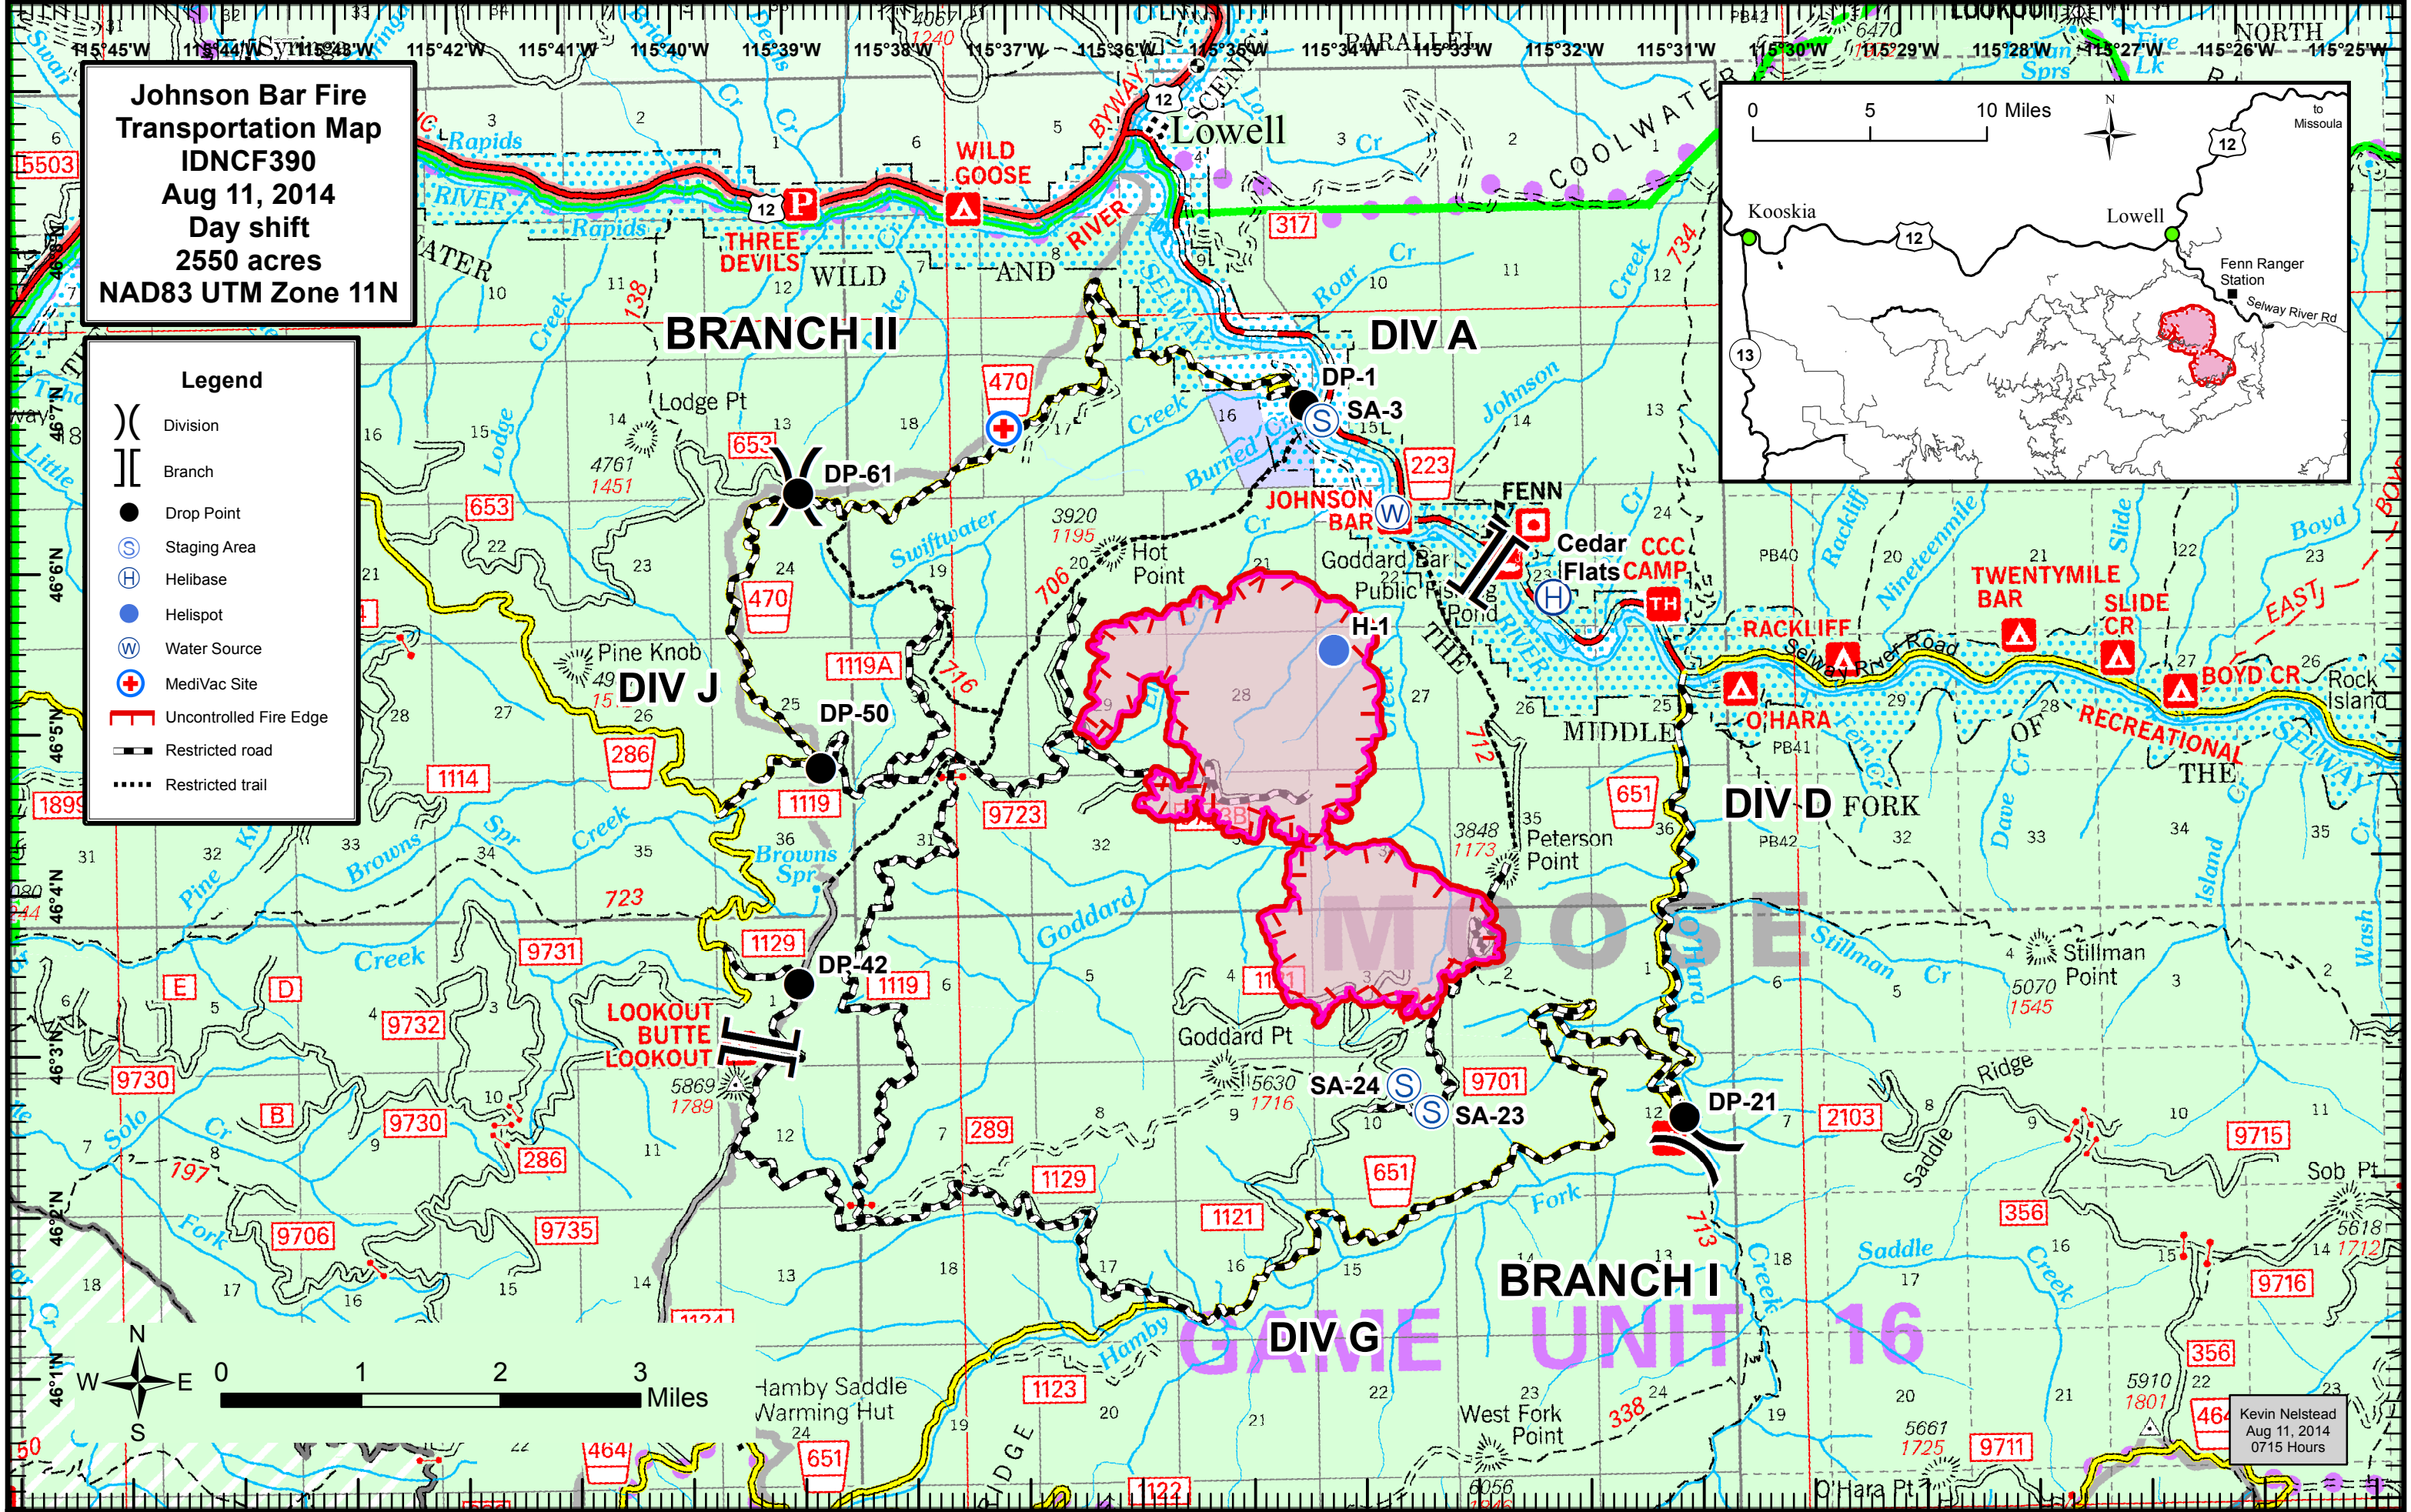

Johnson Bar Fire
Transportation Map
IDNCF390
Aug 11, 2014
Day shift
2550 acres
NAD83 UTM Zone 11N

Legend

- () Division
- [] Branch
- Drop Point
- (S) Staging Area
- (H) Helibase
- (●) Helispot
- (W) Water Source
- (+) MediVac Site
- Uncontrolled Fire Edge
- - - Restricted road
- ⋯ Restricted trail

Kevin Nelstead
 Aug 11, 2014
 0715 Hours