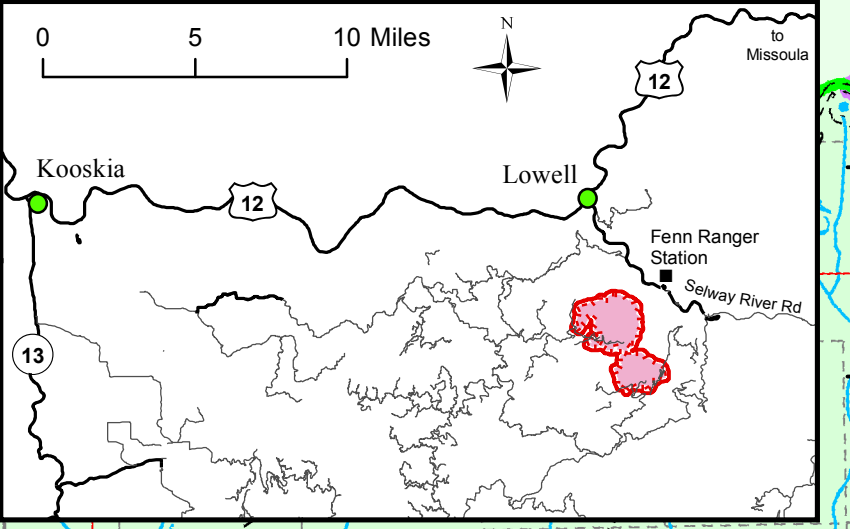

Johnson Bar Fire
Transportation Map
IDNCF390
Aug 11, 2014
Day shift
2550 acres
NAD83 UTM Zone 11N

Legend

- () Division
- [] Branch
- Drop Point
- (S) Staging Area
- (H) Helibase
- (●) Helispot
- (W) Water Source
- (+) MediVac Site
- Uncontrolled Fire Edge
- - - Restricted road
- ⋯ Restricted trail