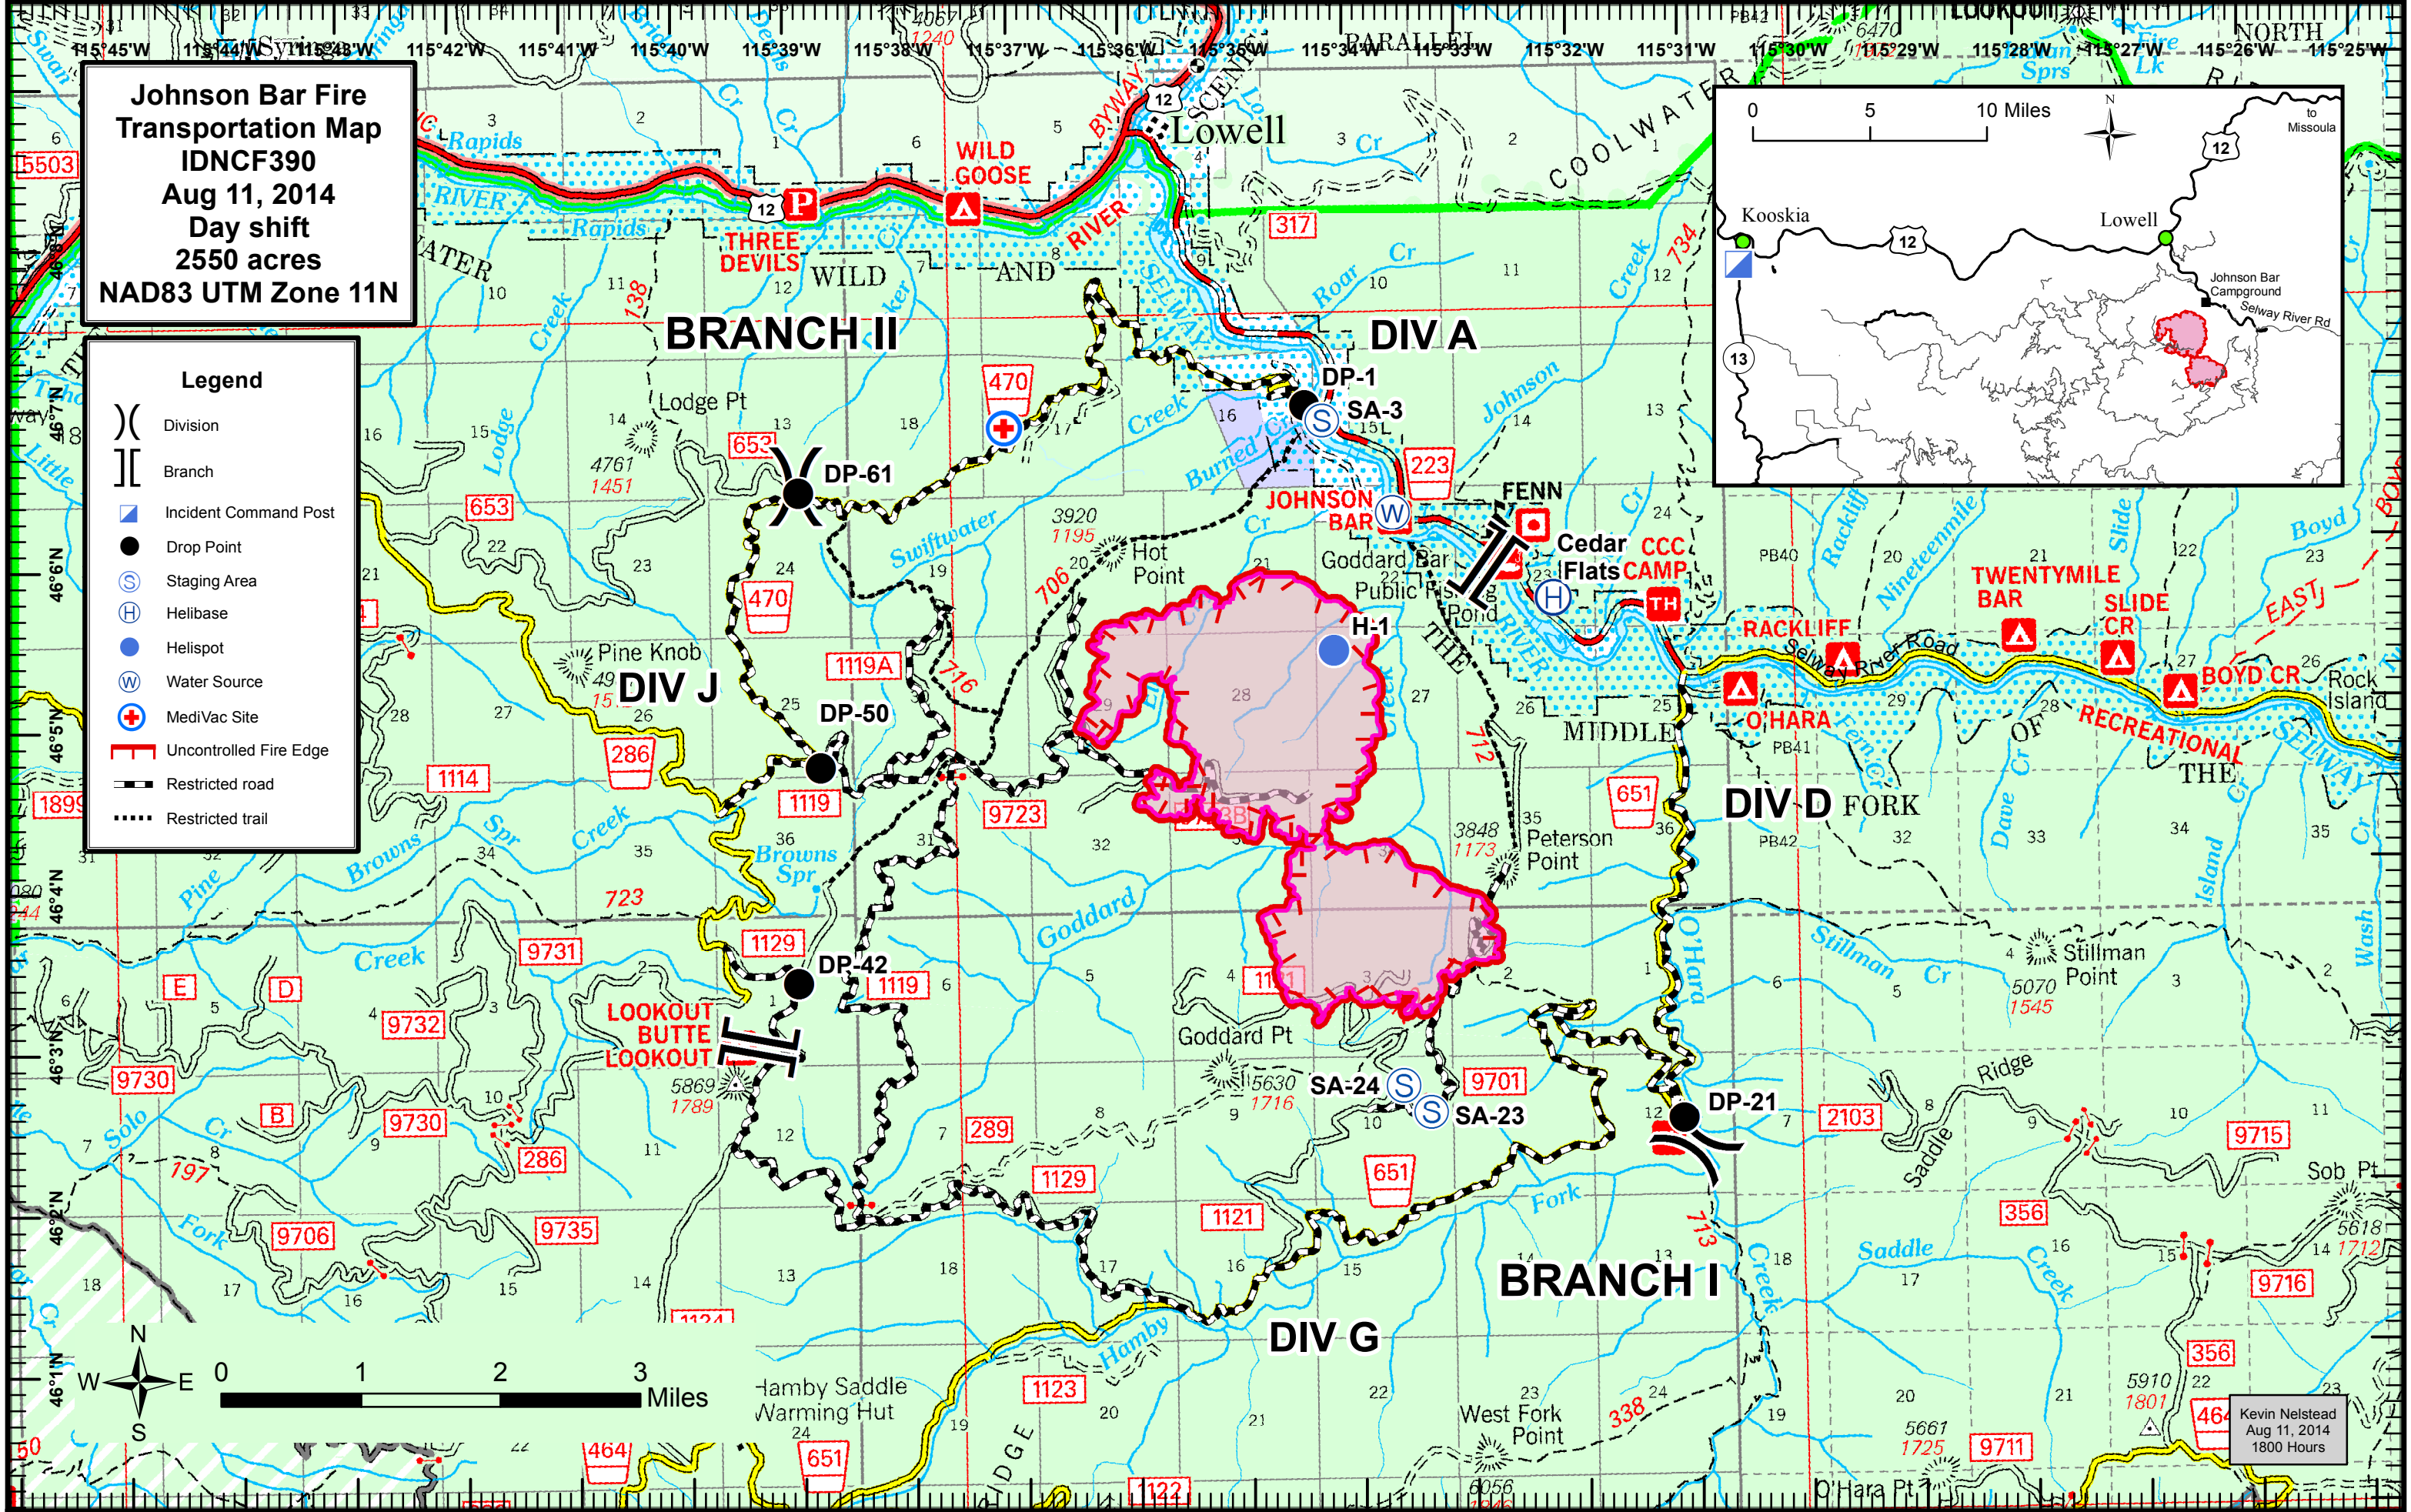

**Johnson Bar Fire
Transportation Map
IDNCF390
Aug 11, 2014
Day shift
2550 acres
NAD83 UTM Zone 11N**

Legend

- () Division
- [] Branch
- Incident Command Post
- Drop Point
- Staging Area
- Helibase
- Helispot
- Water Source
- MediVac Site
- Uncontrolled Fire Edge
- Restricted road
- Restricted trail

Kevin Nelstead
Aug 11, 2014
1800 Hours