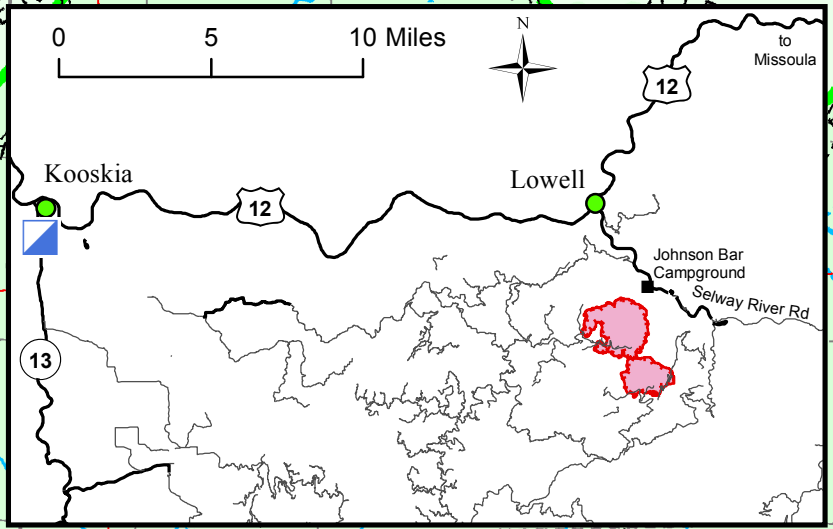

**Johnson Bar Fire
Transportation Map
IDNCF390
Aug 11, 2014
Day shift
2550 acres
NAD83 UTM Zone 11N**

Legend

- () Division
- [] Branch
- Incident Command Post
- Drop Point
- Staging Area
- Helibase
- Helispot
- Water Source
- MediVac Site
- Uncontrolled Fire Edge
- Restricted road
- Restricted trail