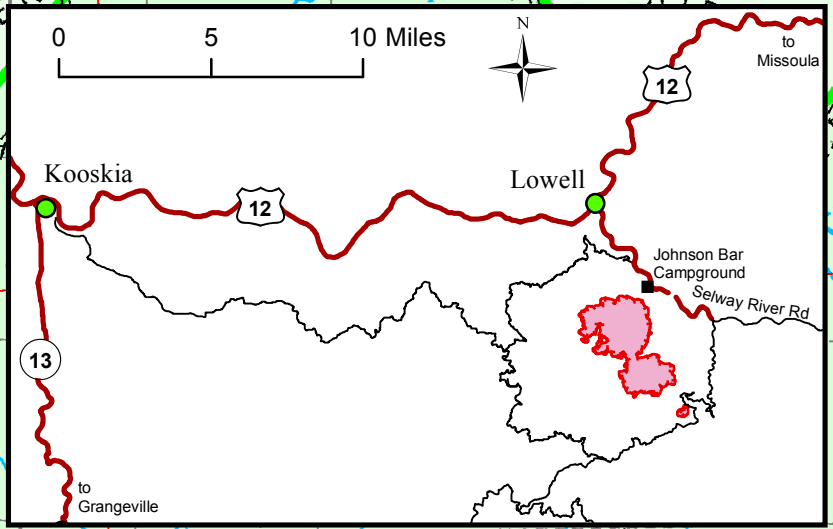

**Johnson Bar Fire
IDNCF390
Public Information Map
With Road Closures
Aug 12, 2014
3052 acres (morning)**

Legend

- Fire Polygon
- Uncontrolled Fire Edge
- Restricted road
- Restricted trail
- Structure

August 12 New Fire Growth (Approximate)
Estimated new acres: 1580
Estimated new total: 4632 acres

Kevin Nelstead
Aug 12, 2014
1825 Hours

Coordinate System: NAD83 UTM Zone 11N