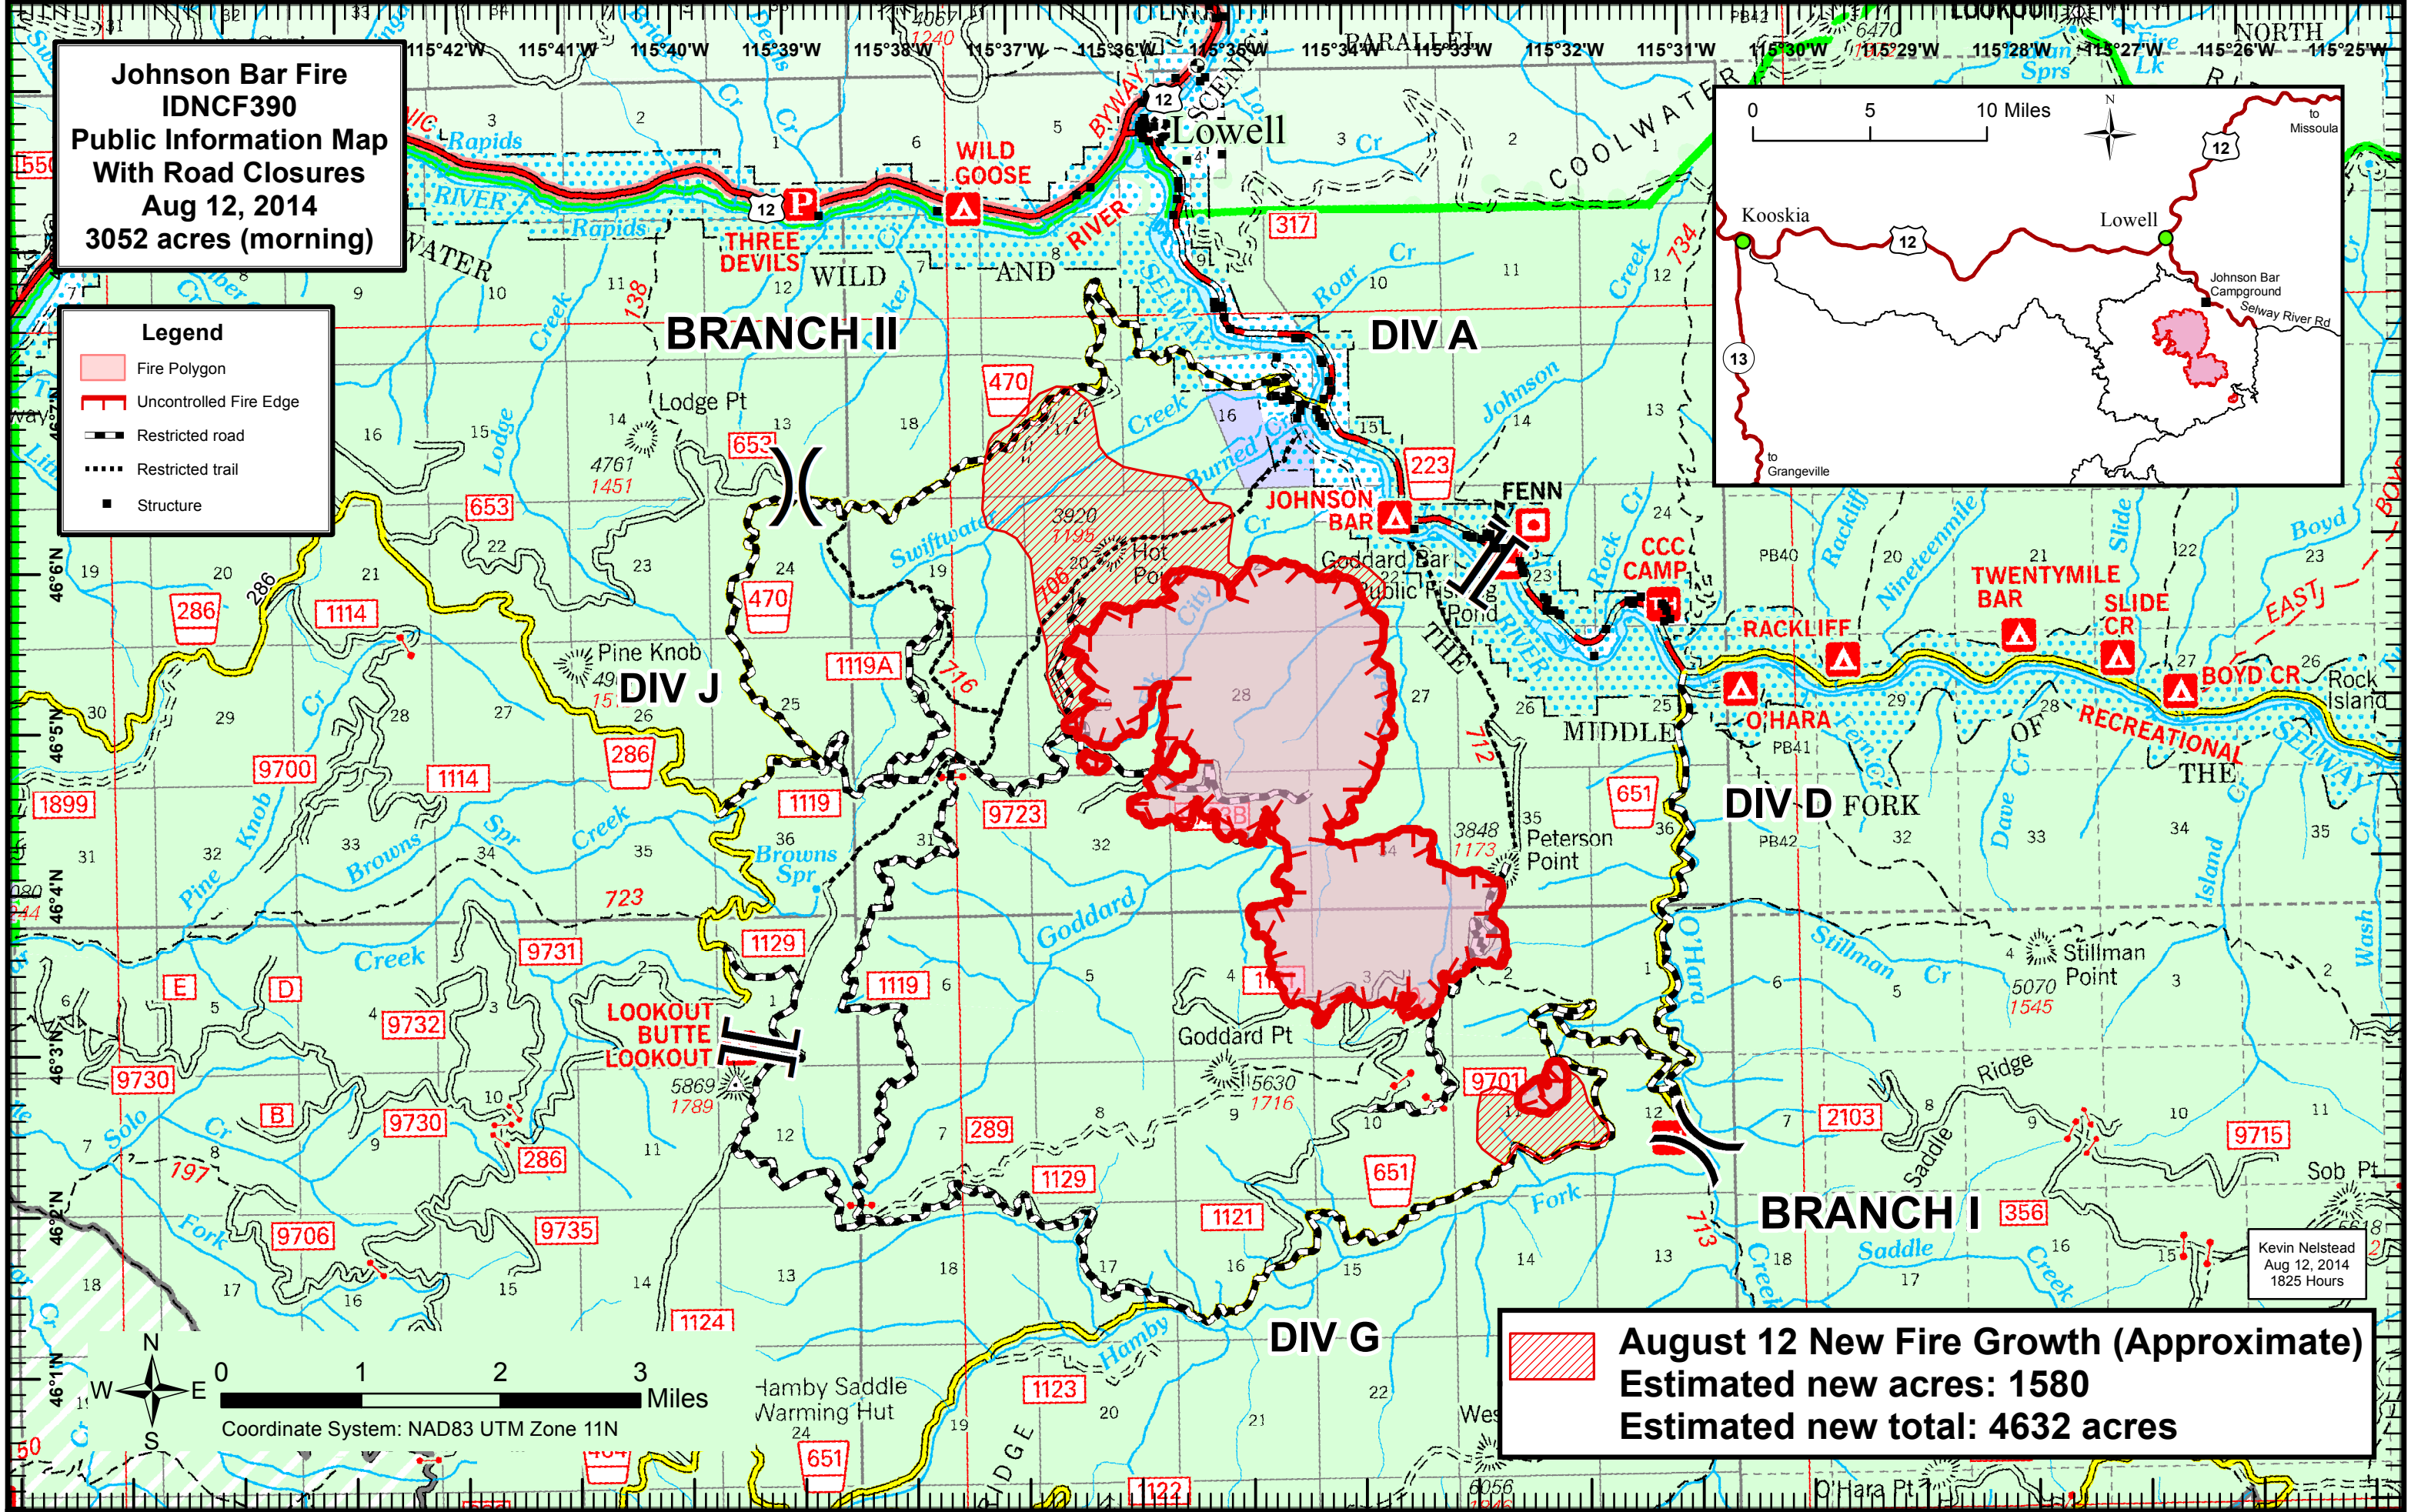

**Johnson Bar Fire
IDNCF390
Public Information Map
With Road Closures
Aug 12, 2014
3052 acres (morning)**

Legend

- Fire Polygon
- Uncontrolled Fire Edge
- Restricted road
- Restricted trail
- Structure

August 12 New Fire Growth (Approximate)
Estimated new acres: 1580
Estimated new total: 4632 acres

Kevin Nelstead
Aug 12, 2014
1825 Hours

Coordinate System: NAD83 UTM Zone 11N