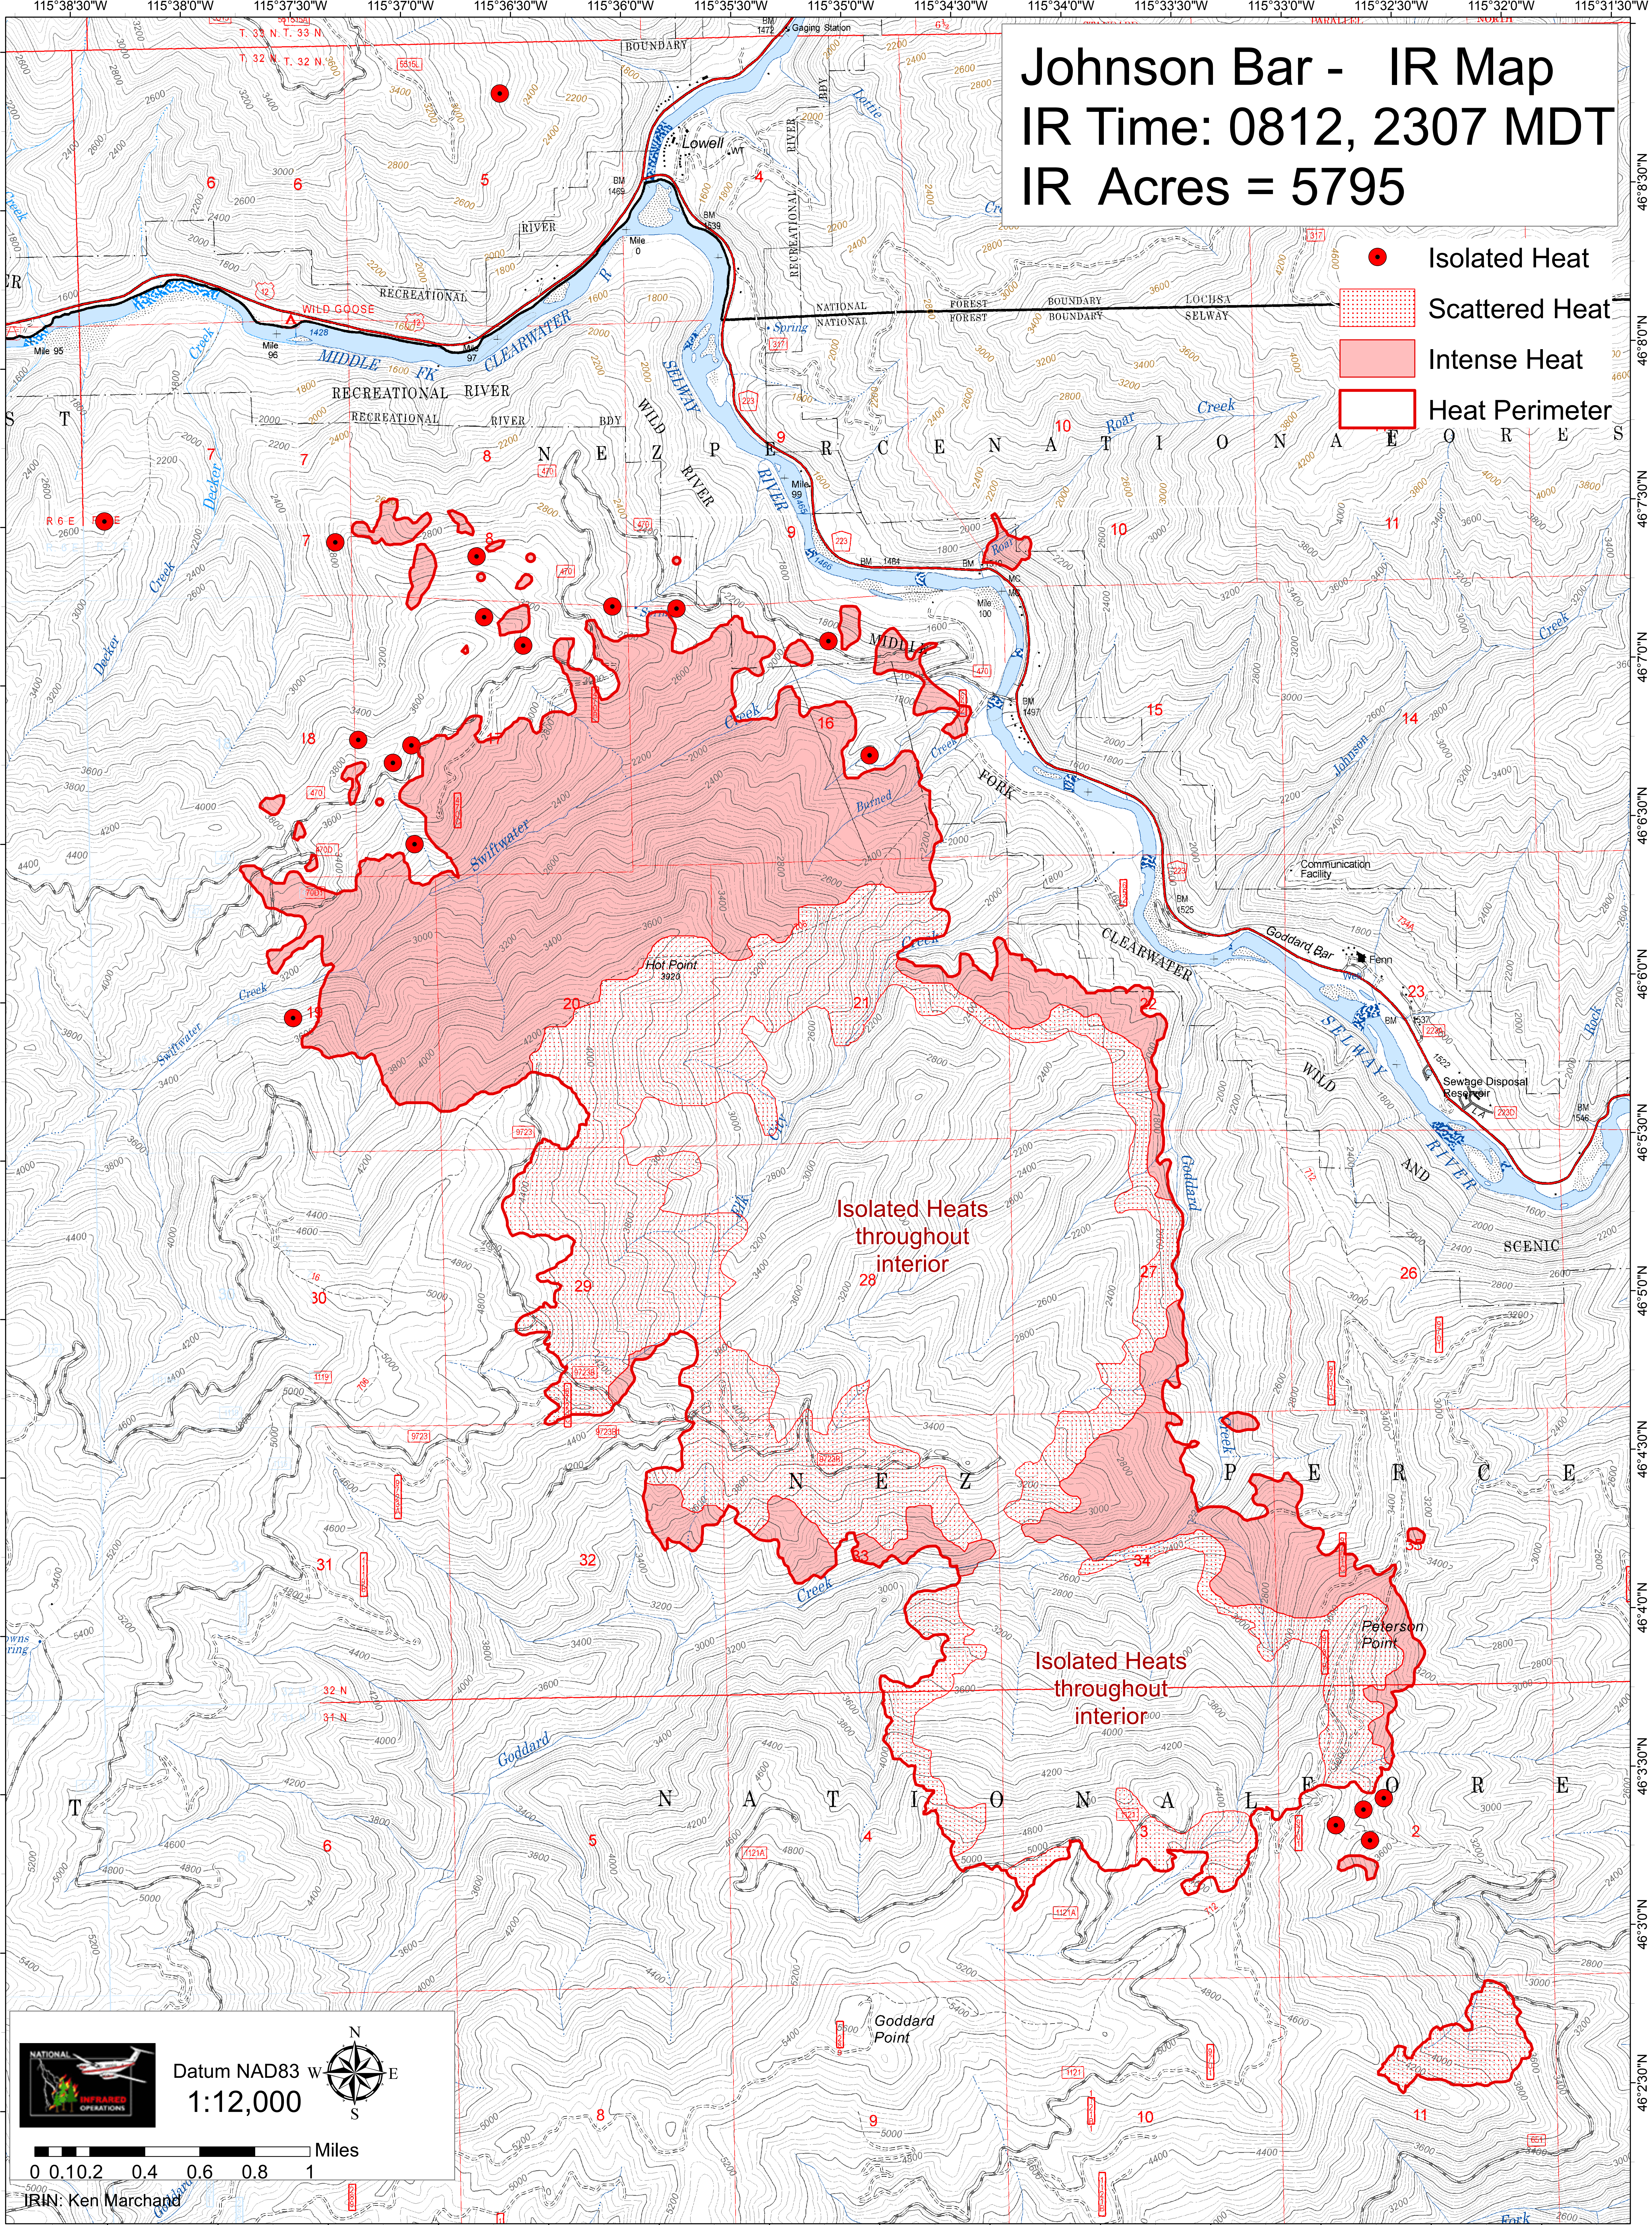

Johnson Bar - IR Map

IR Time: 0812, 2307 MDT
IR Acres = 5795

-  Isolated Heat
-  Scattered Heat
-  Intense Heat
-  Heat Perimeter

Isolated Heats
throughout
interior
28

Isolated Heats
throughout
interior

Datum NAD83 w
1:12,000

0 0.1 0.2 0.4 0.6 0.8 1 Miles

IRIN: Ken Marchand