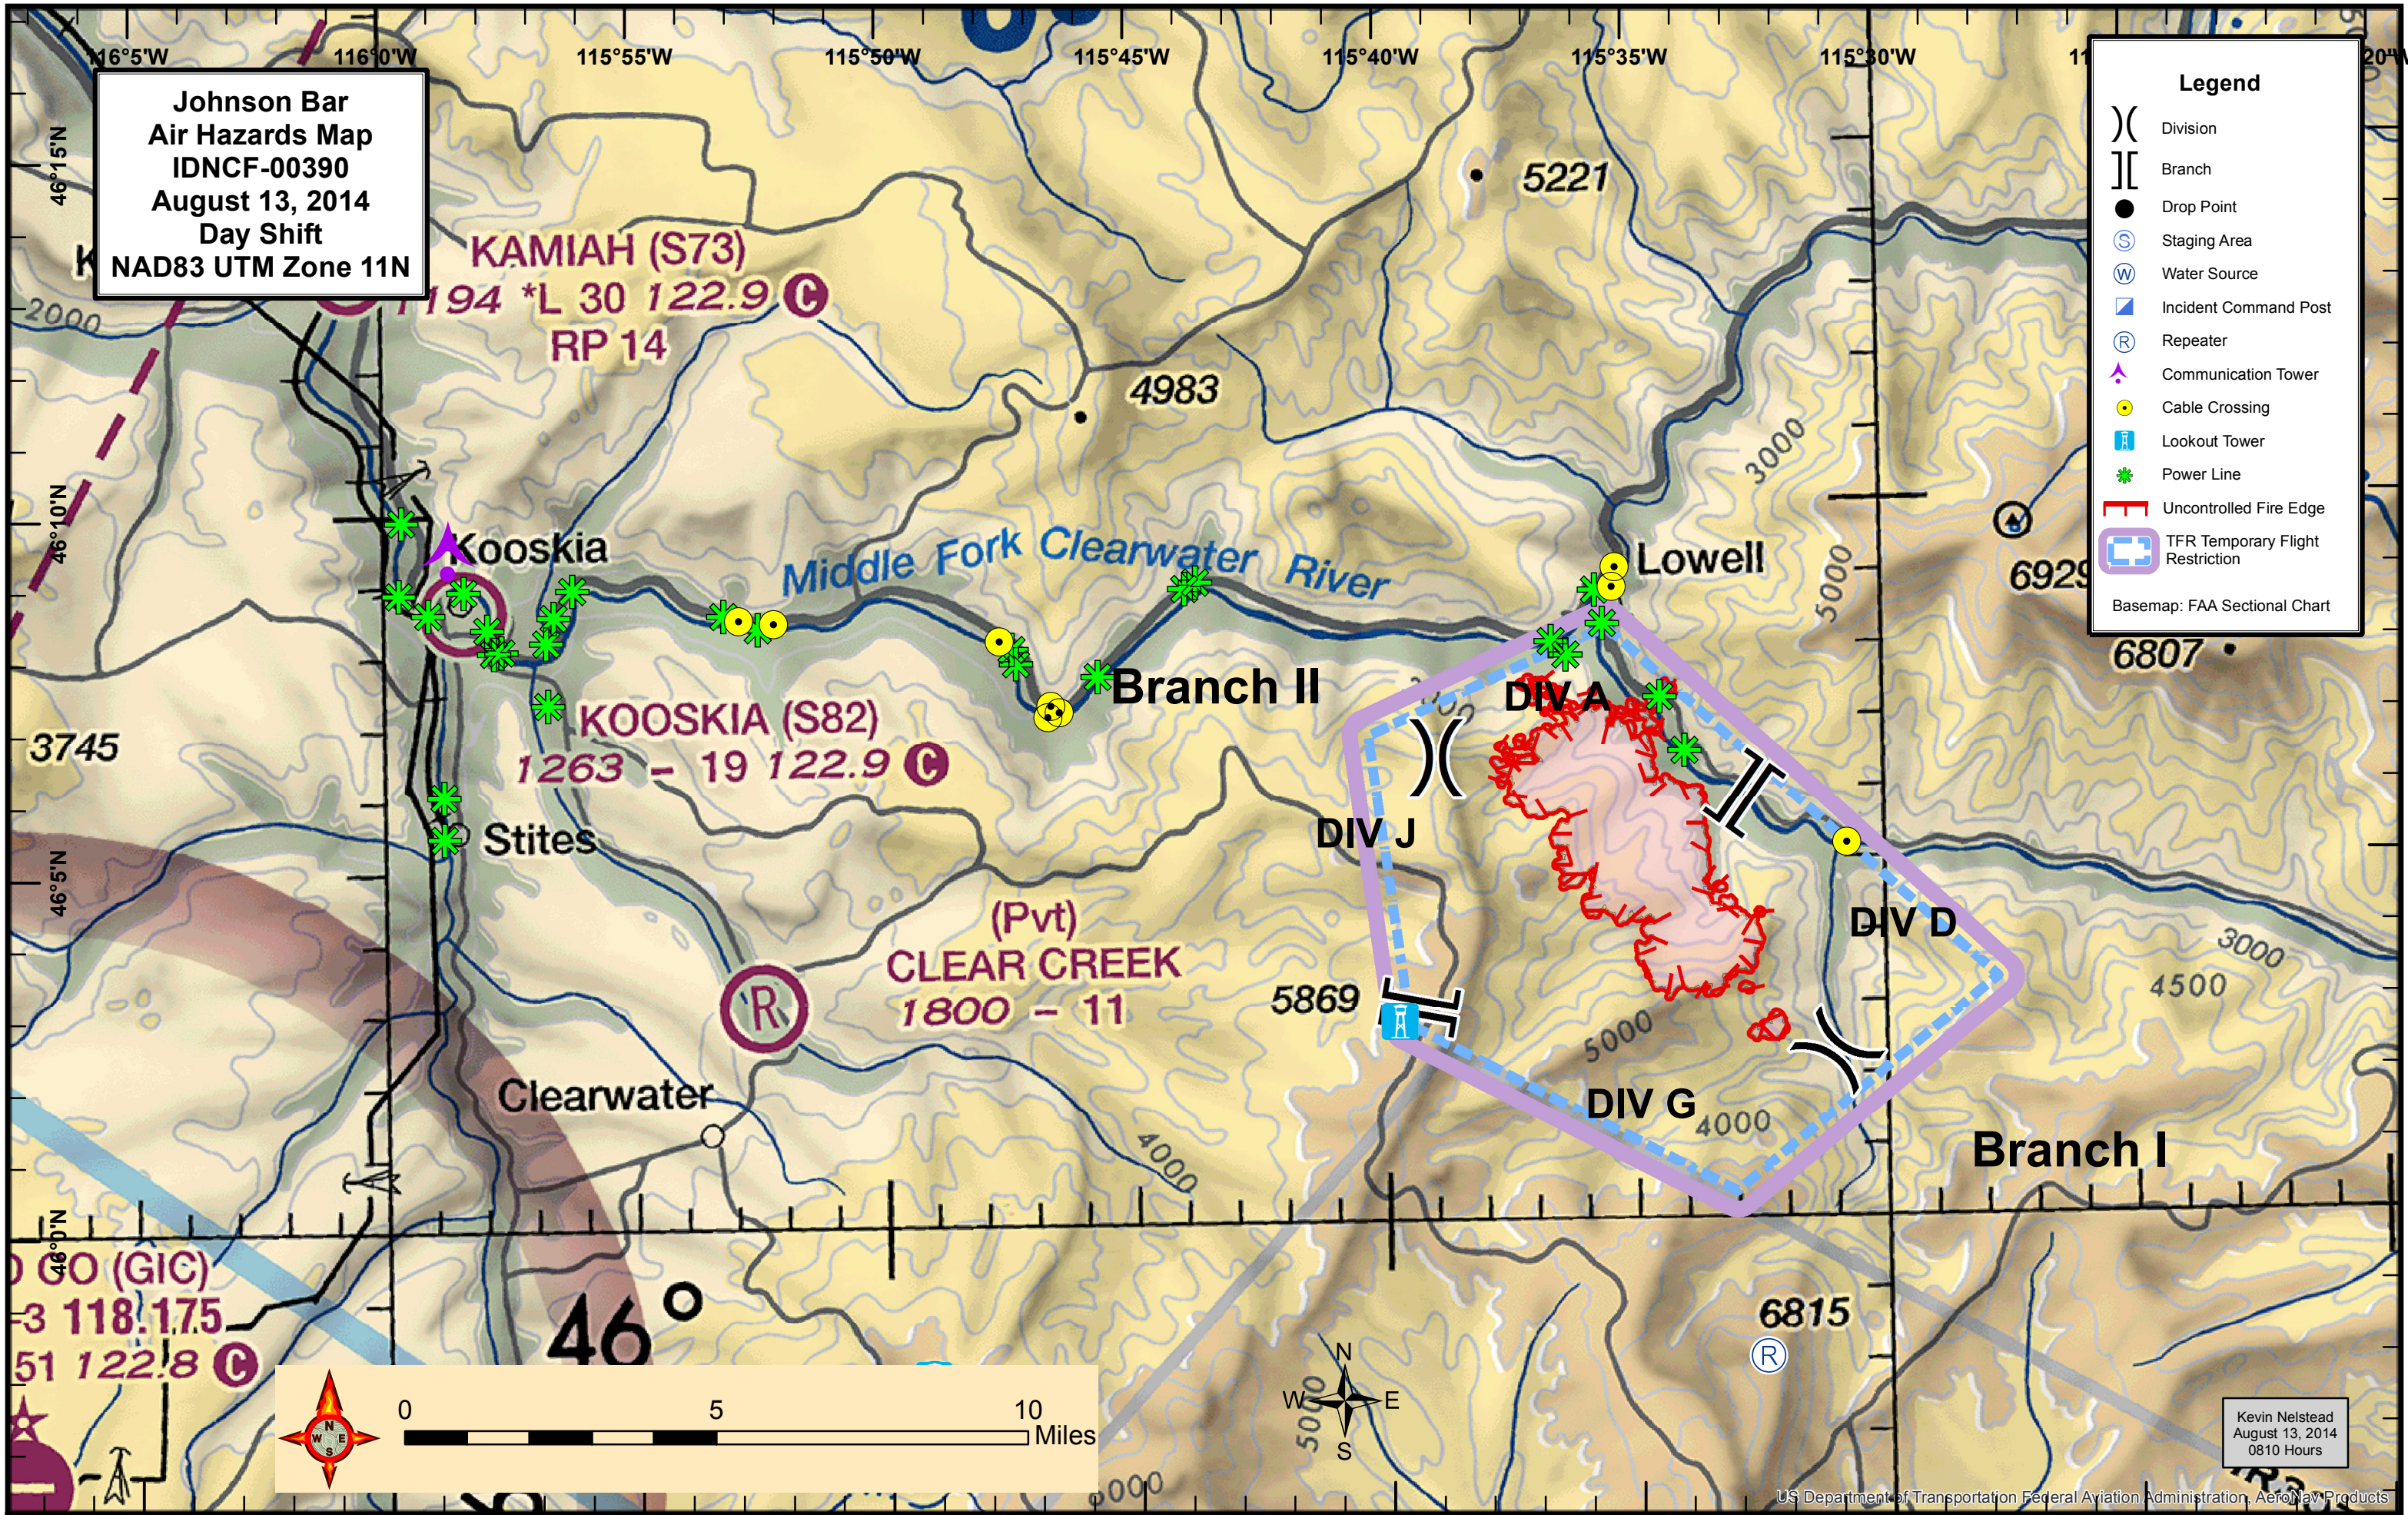

Johnson Bar
 Air Hazards Map
 IDNCF-00390
 August 13, 2014
 Day Shift
 NAD83 UTM Zone 11N

Legend

- Division
- Branch
- Drop Point
- Staging Area
- Water Source
- Incident Command Post
- Repeater
- Communication Tower
- Cable Crossing
- Lookout Tower
- Power Line
- Uncontrolled Fire Edge
- TFR Temporary Flight Restriction

Basemap: FAA Sectional Chart

Kevin Nelstead
 August 13, 2014
 0810 Hours