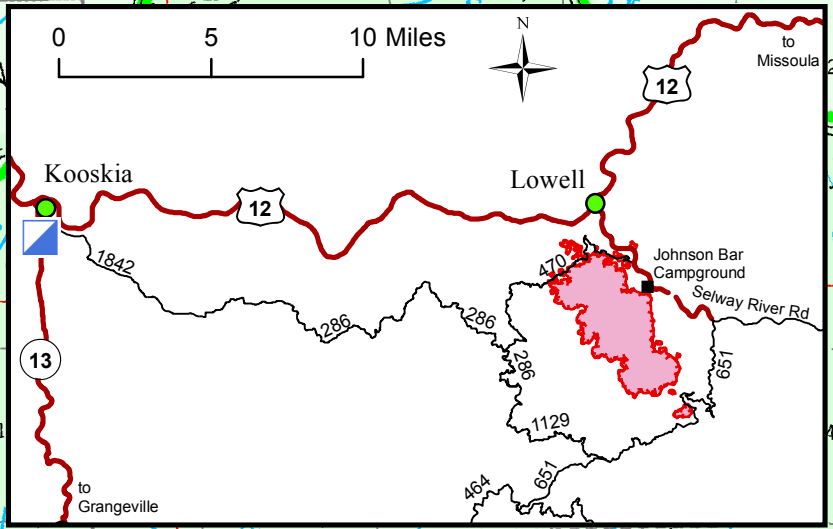

Johnson Bar Fire
Transportation Map
IDNCF390
Aug 13, 2014
Day shift
5795 acres
NAD83 UTM Zone 11N

Legend

- () Division
- [] Branch
- Incident Command Post
- Drop Point
- ⊙ Staging Area
- ⊕ Helibase
- ⊖ Water Source
- Uncontrolled Fire Edge
- Restricted road
- ⋯ Restricted trail