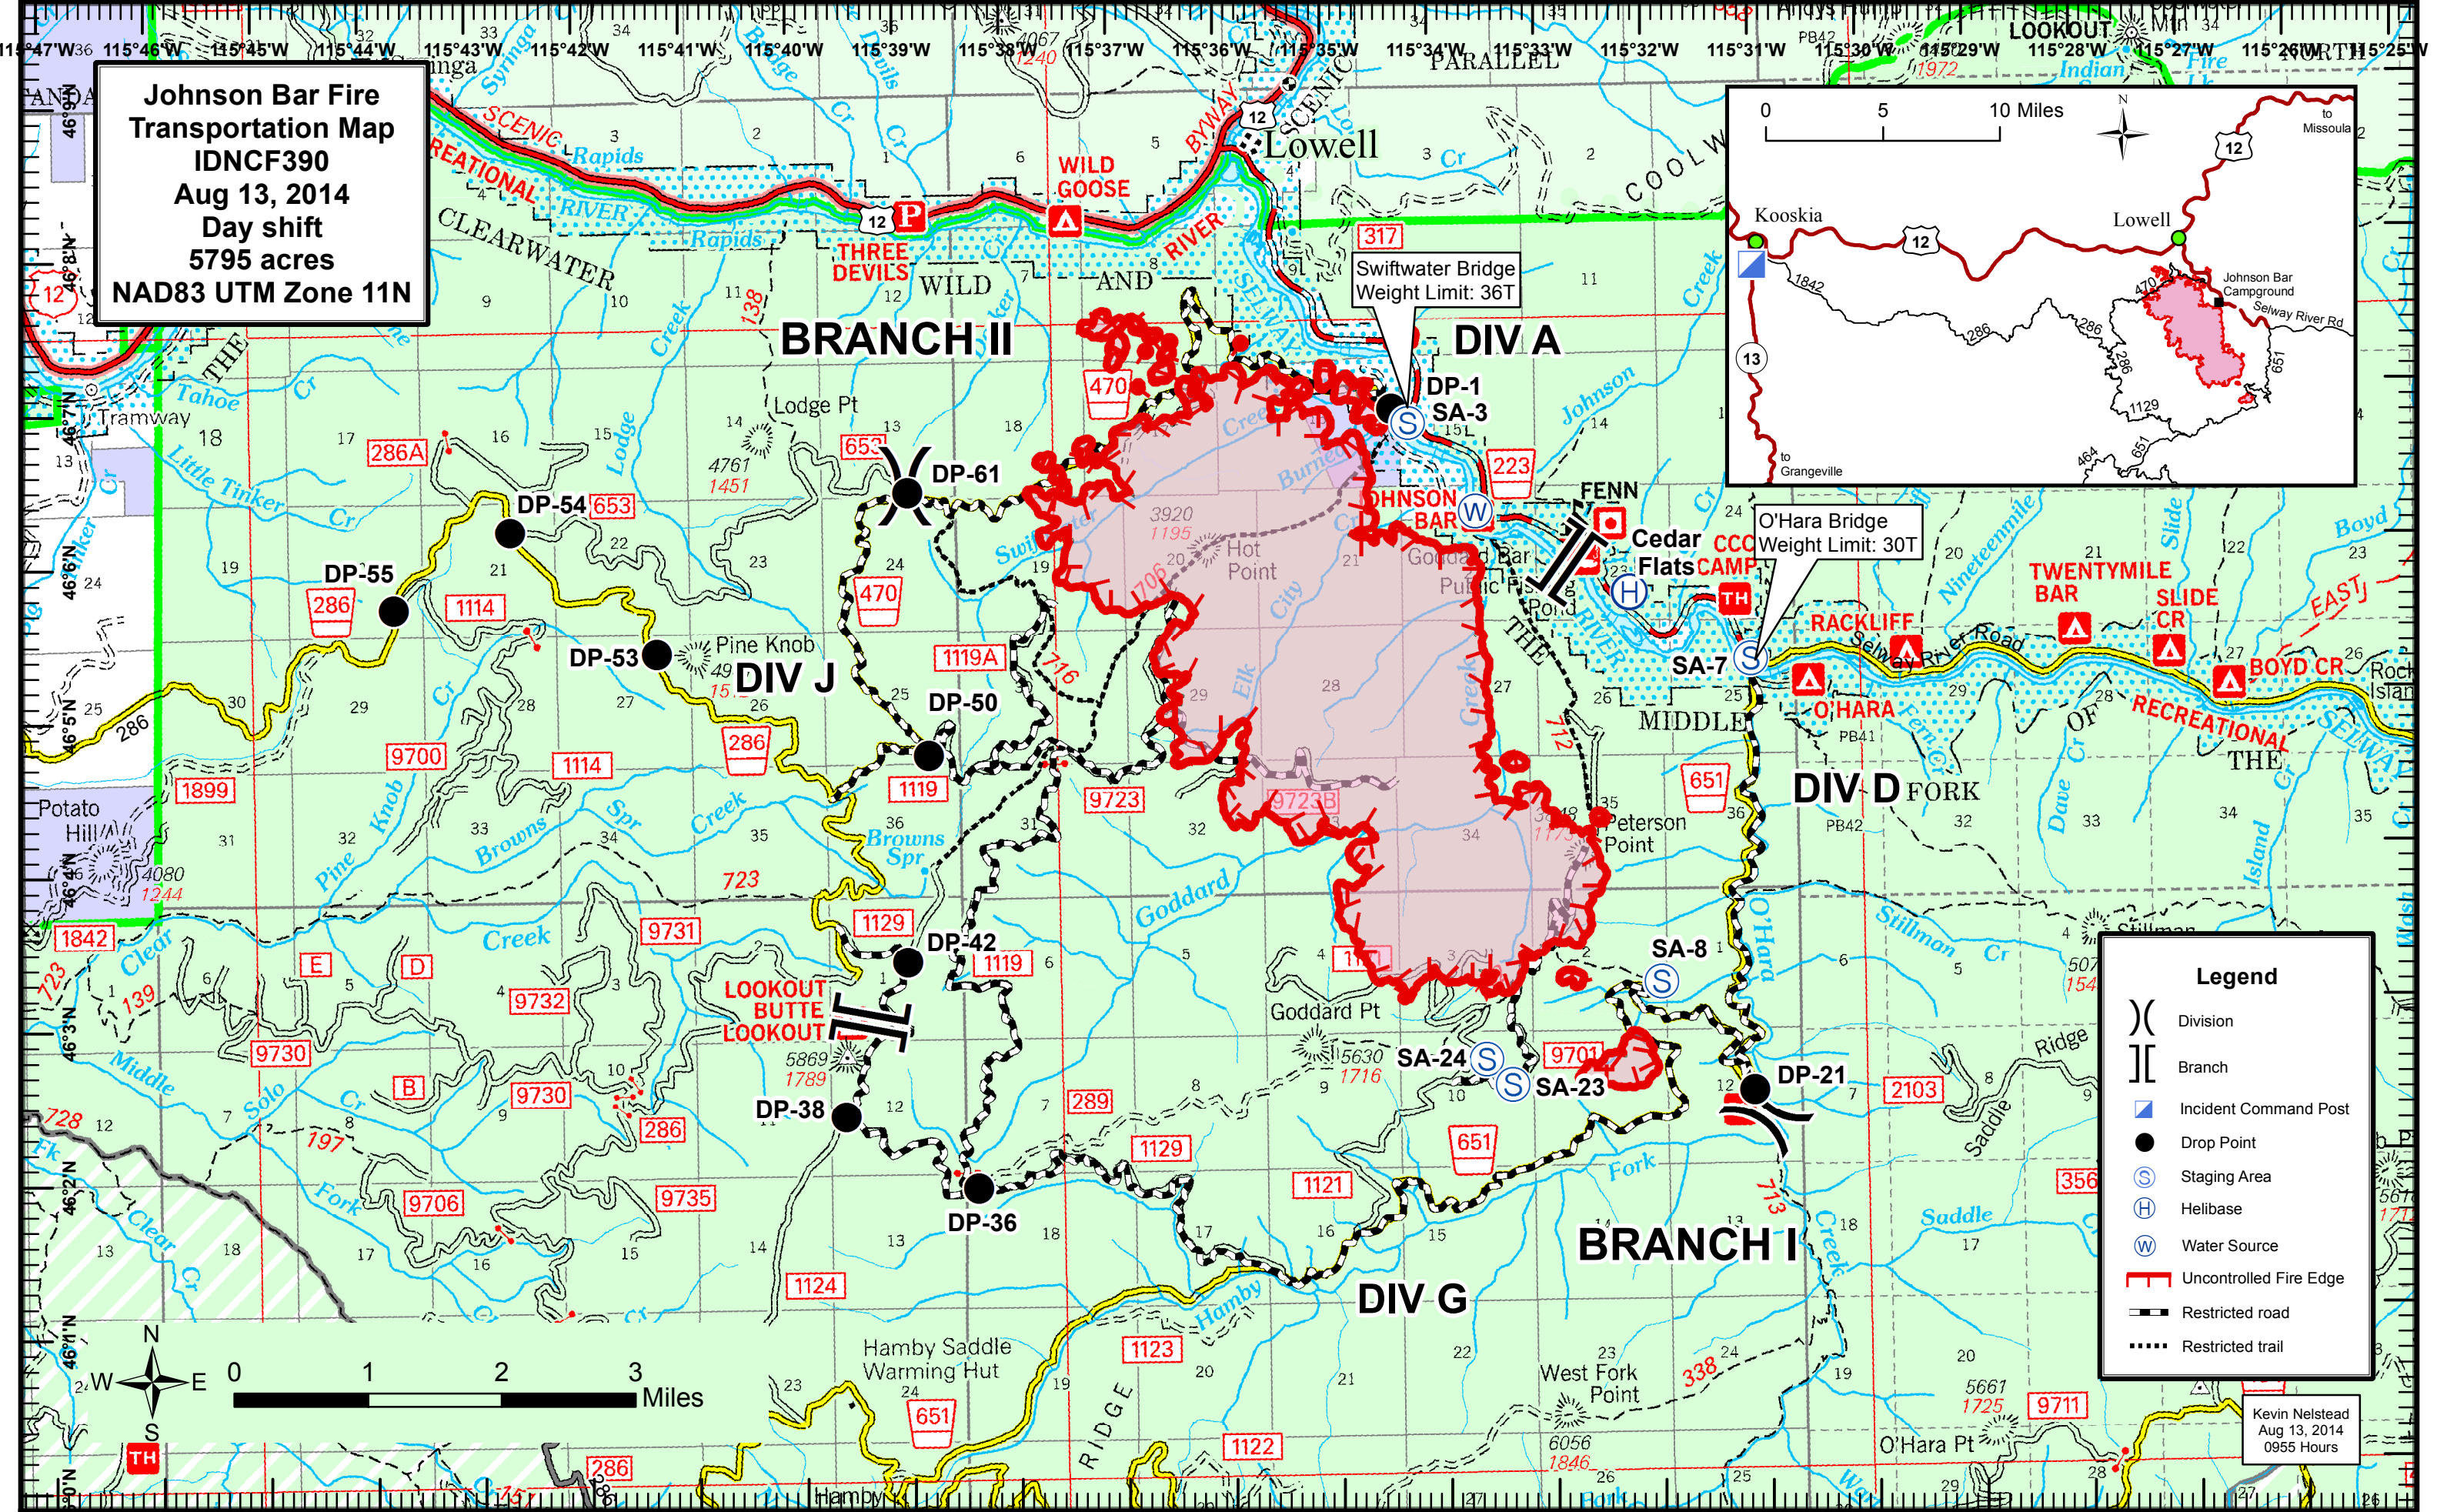

Johnson Bar Fire
Transportation Map
IDNCF390
Aug 13, 2014
Day shift
5795 acres
NAD83 UTM Zone 11N

Legend

- () Division
- [] Branch
- Incident Command Post
- Drop Point
- ⊙ Staging Area
- ⊕ Helibase
- ⊖ Water Source
- Uncontrolled Fire Edge
- Restricted road
- ⋯ Restricted trail

Kevin Nelstead
 Aug 13, 2014
 0955 Hours