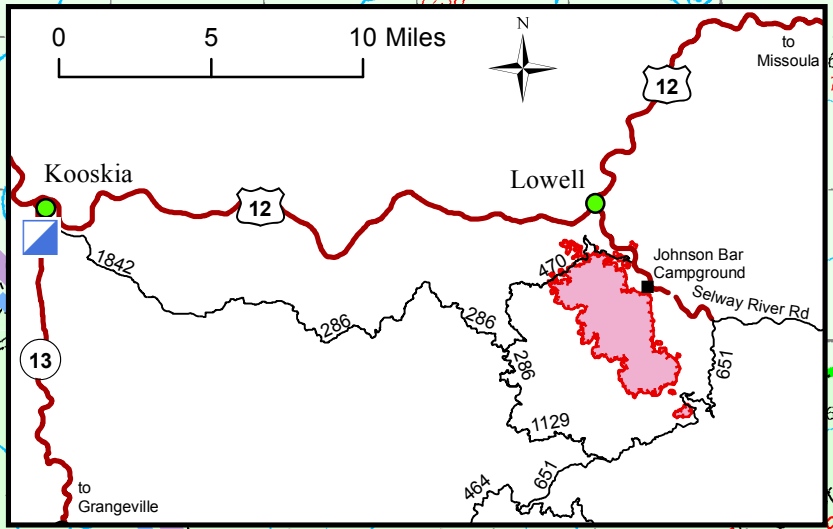

**Johnson Bar Fire
Transportation Map
IDNCF390
Aug 13, 2014
Day shift
5795 acres
NAD83 UTM Zone 11N**

Legend

- () Division
- [] Branch
- Incident Command Post
- Drop Point
- ⊙ Staging Area
- ⊕ Helibase
- ⊖ Water Source
- Uncontrolled Fire Edge
- - - Restricted road
- ⋯ Restricted trail
- ⊞ Temporary Flight Restriction (TFR)

Kevin Nelstead
Aug 13, 2014
1330 Hours