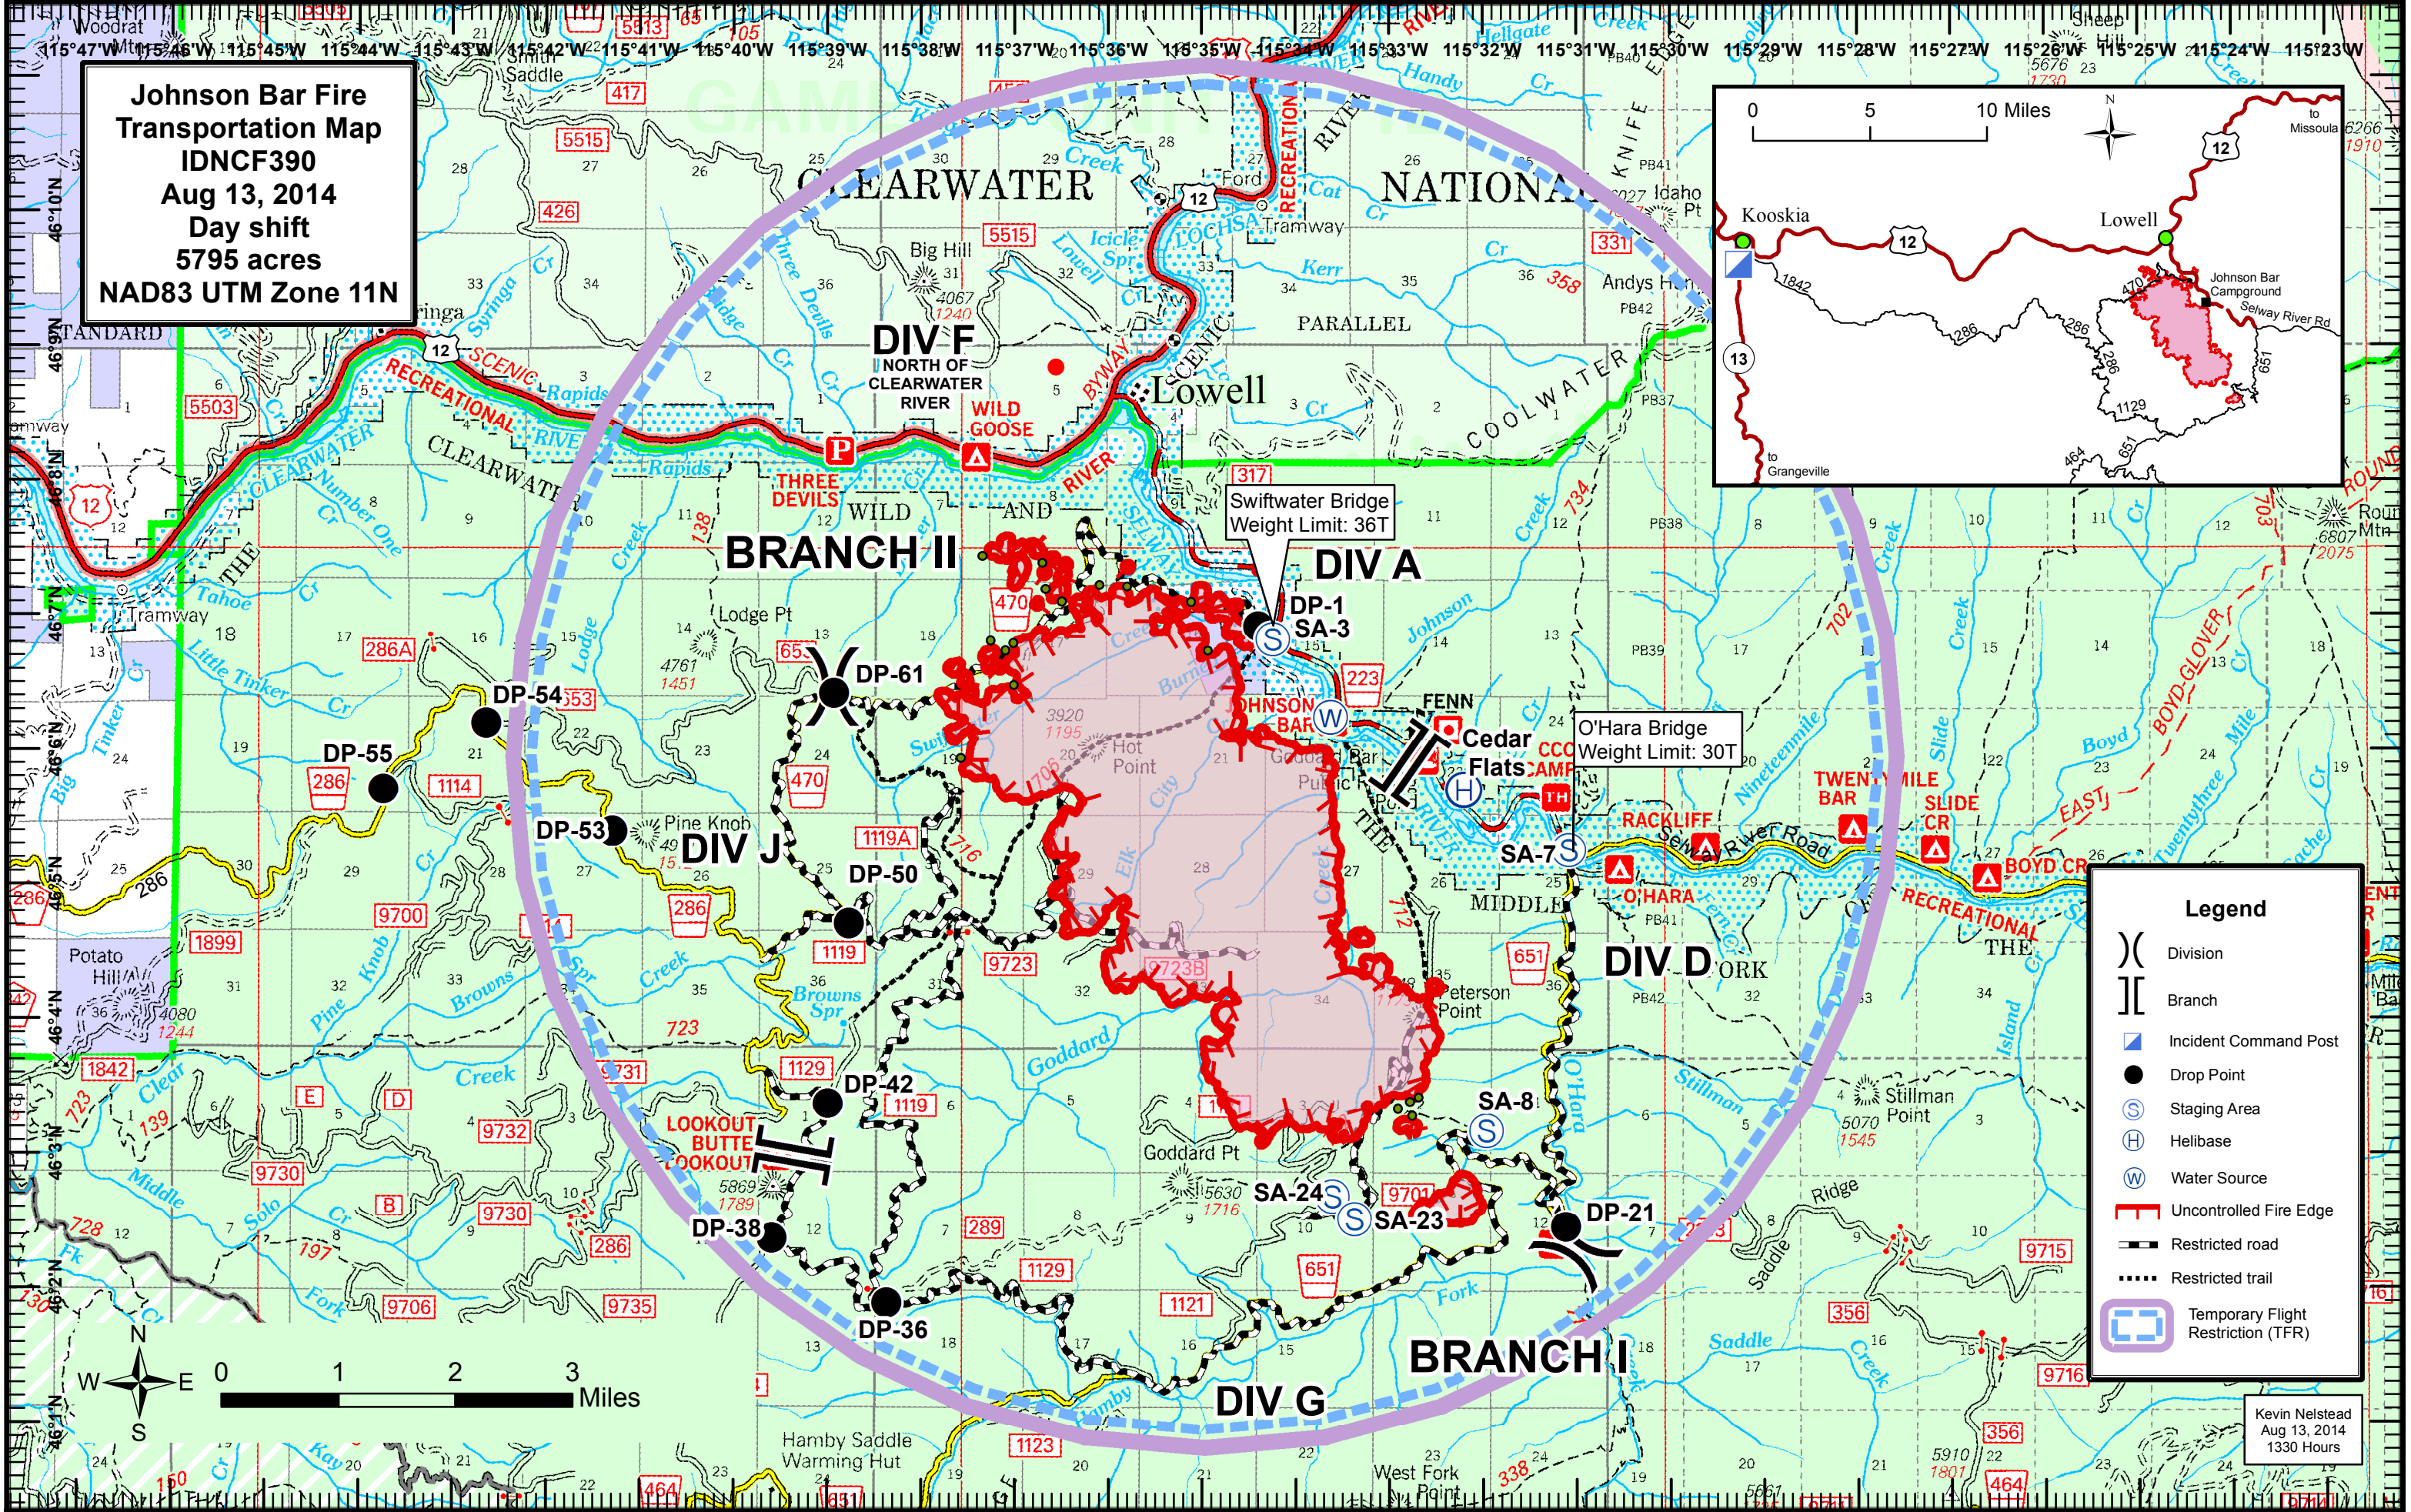

**Johnson Bar Fire
Transportation Map
IDNCF390
Aug 13, 2014
Day shift
5795 acres
NAD83 UTM Zone 11N**

Legend

- () Division
- [] Branch
- Incident Command Post
- Drop Point
- ⊙ Staging Area
- ⊕ Helibase
- ⊖ Water Source
- Uncontrolled Fire Edge
- - - Restricted road
- ⋯ Restricted trail
- ⊞ Temporary Flight Restriction (TFR)

Kevin Nelstead
Aug 13, 2014
1330 Hours