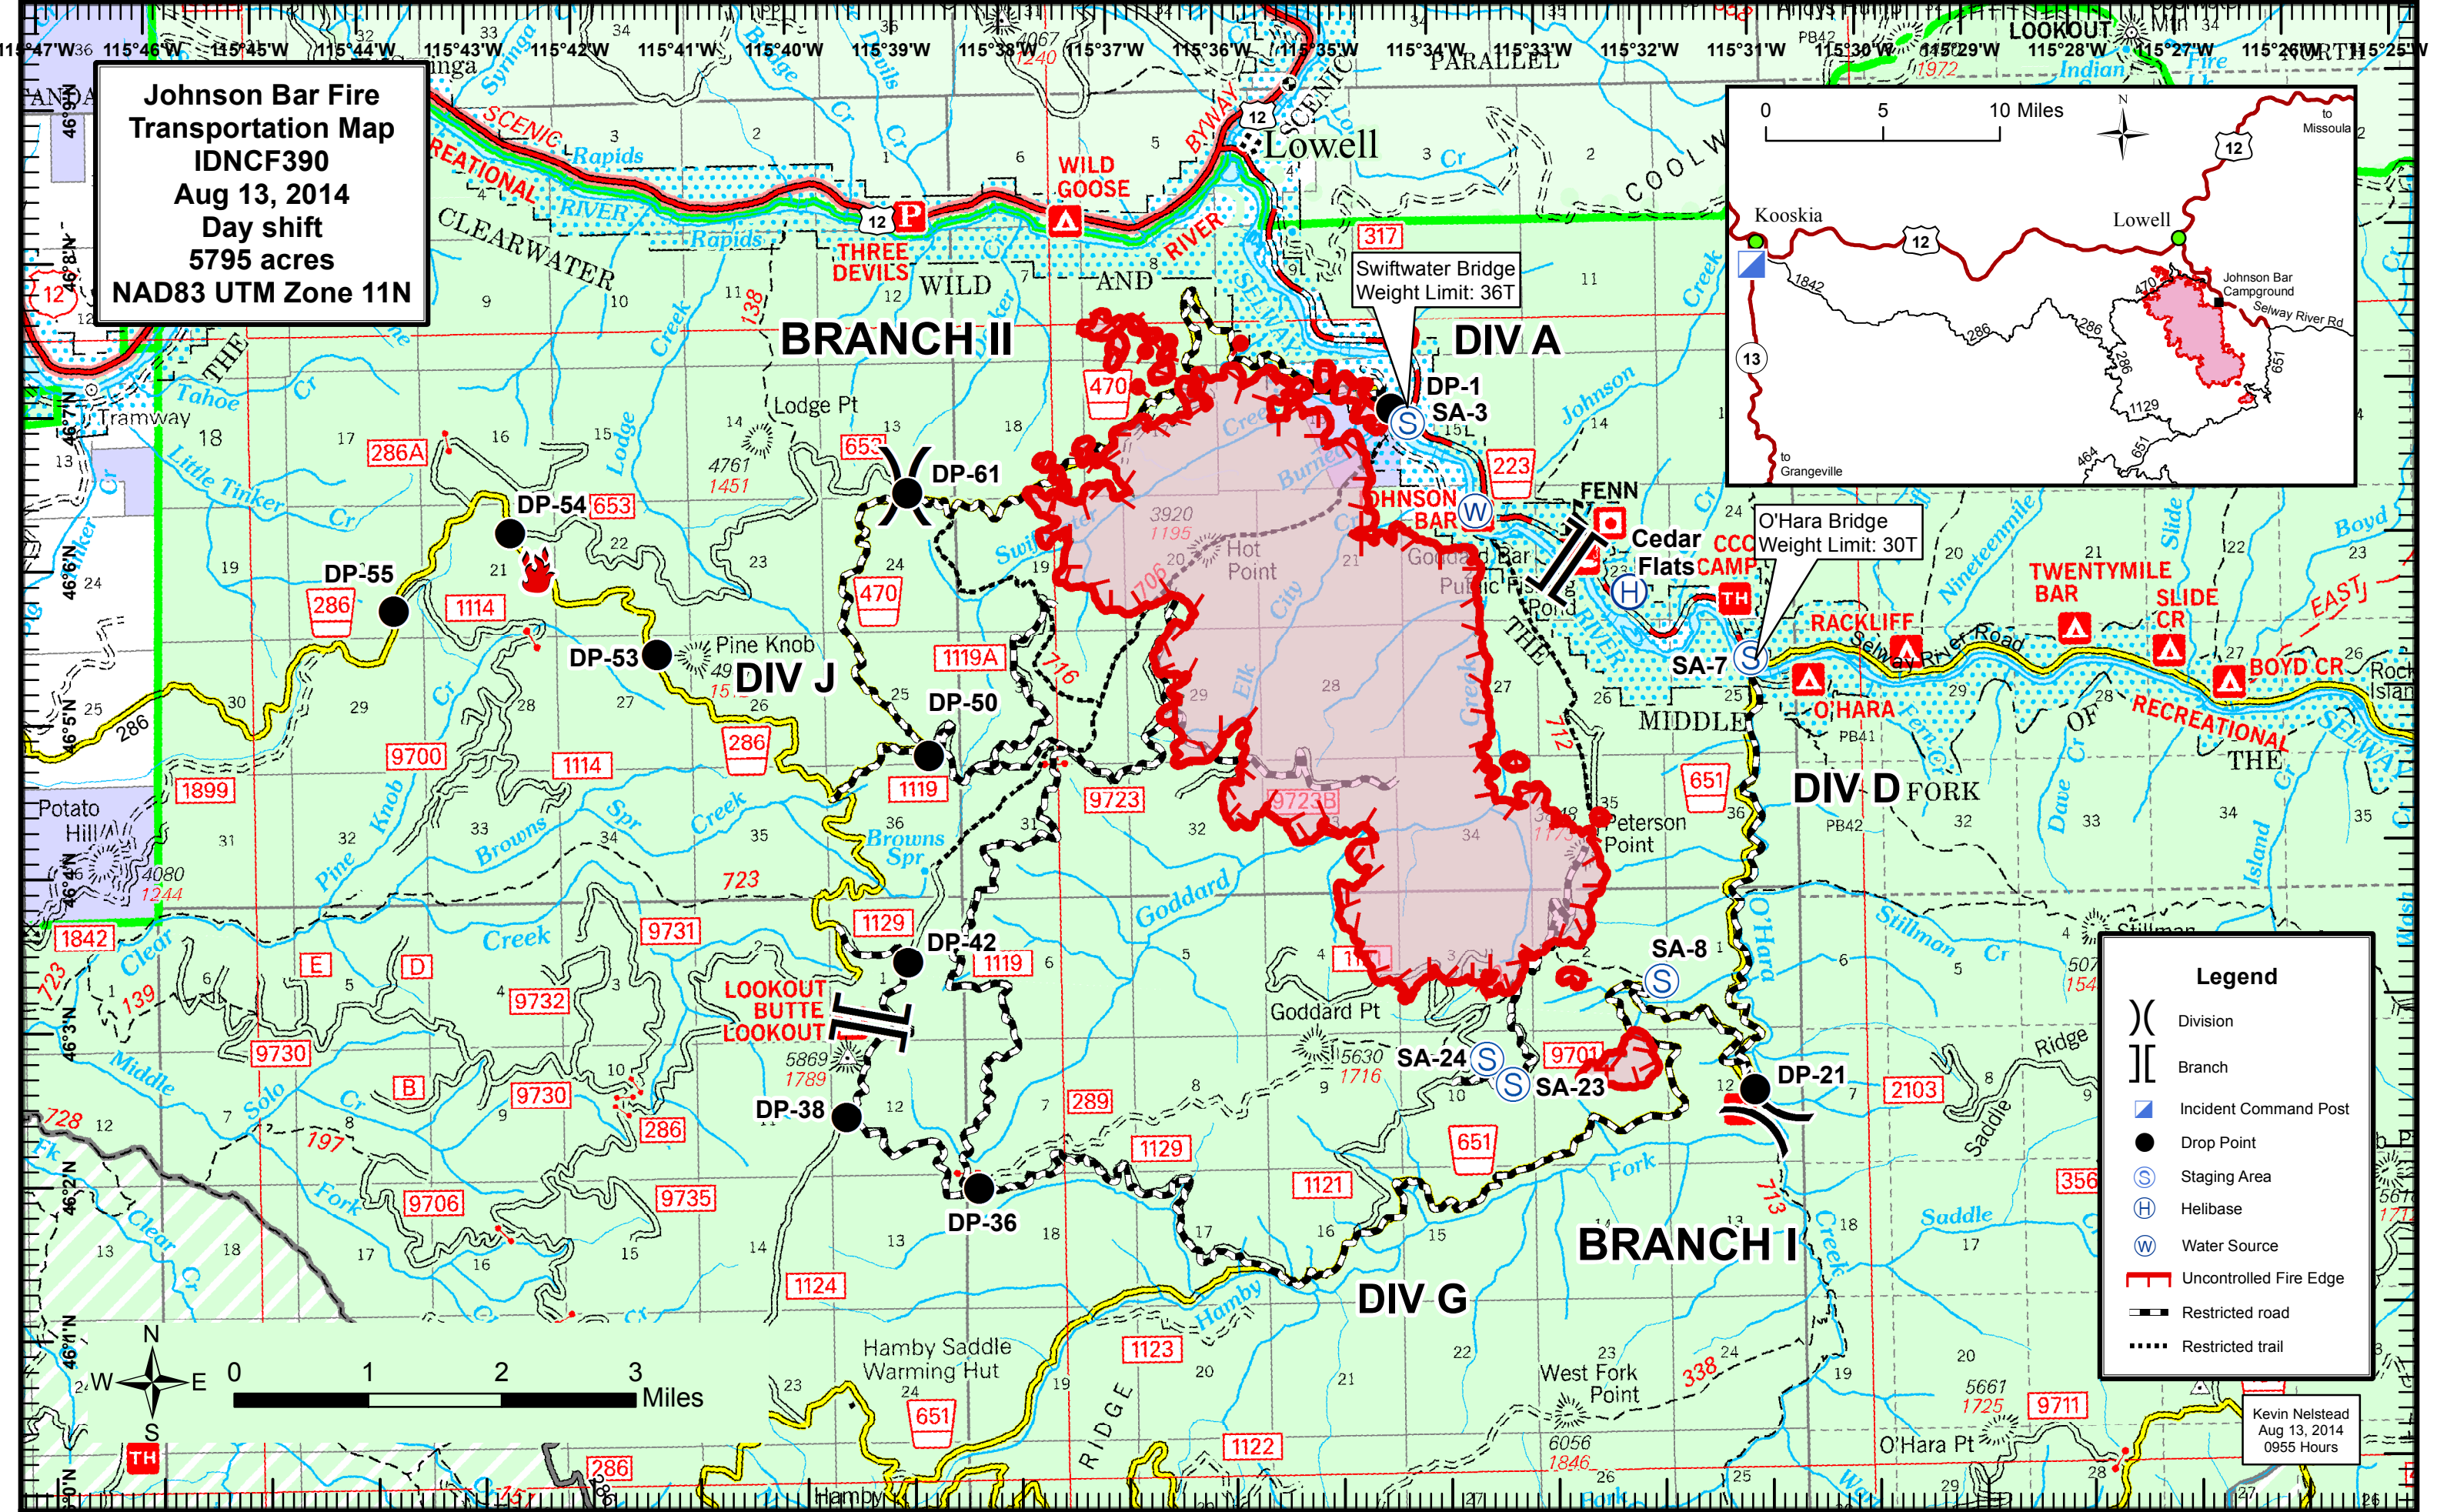

Johnson Bar Fire
Transportation Map
IDNCF390
Aug 13, 2014
Day shift
5795 acres
NAD83 UTM Zone 11N

Legend

- () Division
- [] Branch
- Incident Command Post
- Drop Point
- ⊙ Staging Area
- ⊙ Helibase
- ⊙ Water Source
- Uncontrolled Fire Edge
- Restricted road
- ⋯ Restricted trail

Kevin Nelstead
 Aug 13, 2014
 0955 Hours