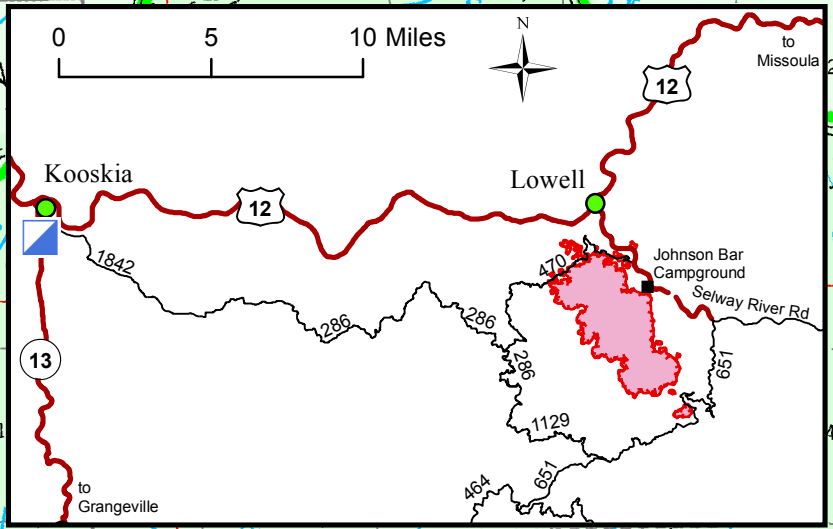

Johnson Bar Fire
Transportation Map
IDNCF390
Aug 13, 2014
Day shift
5795 acres
NAD83 UTM Zone 11N

Legend

- () Division
- [] Branch
- Incident Command Post
- Drop Point
- ⊙ Staging Area
- ⊙ Helibase
- ⊙ Water Source
- Uncontrolled Fire Edge
- Restricted road
- ⋯ Restricted trail