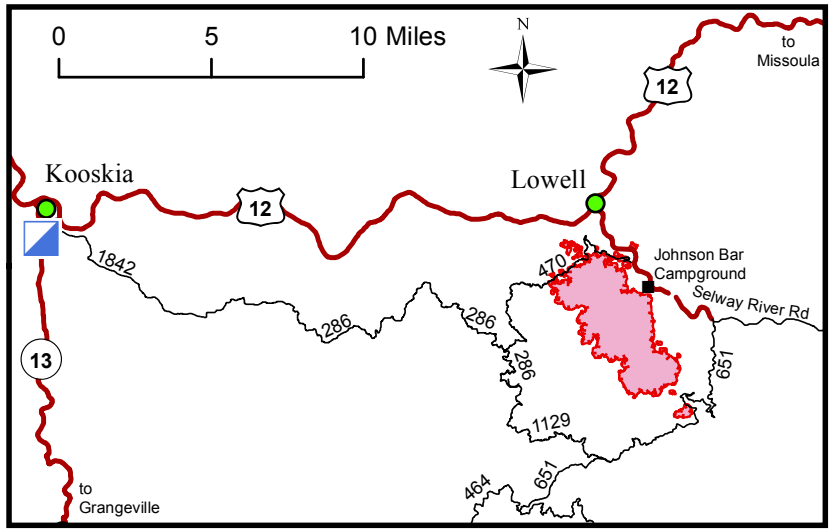

**Johnson Bar Fire  
Transportation Map  
IDNCF390  
Aug 13, 2014  
Day shift  
5,795 acres  
NAD83 UTM Zone 11N**

**Legend**

- Division
- Branch
- Incident Command Post
- Drop Point
- Staging Area
- Helibase
- Water Source
- Road Barricade
- Uncontrolled Fire Edge
- Restricted road
- Restricted trail
- Suppression Planning Area
- TFR