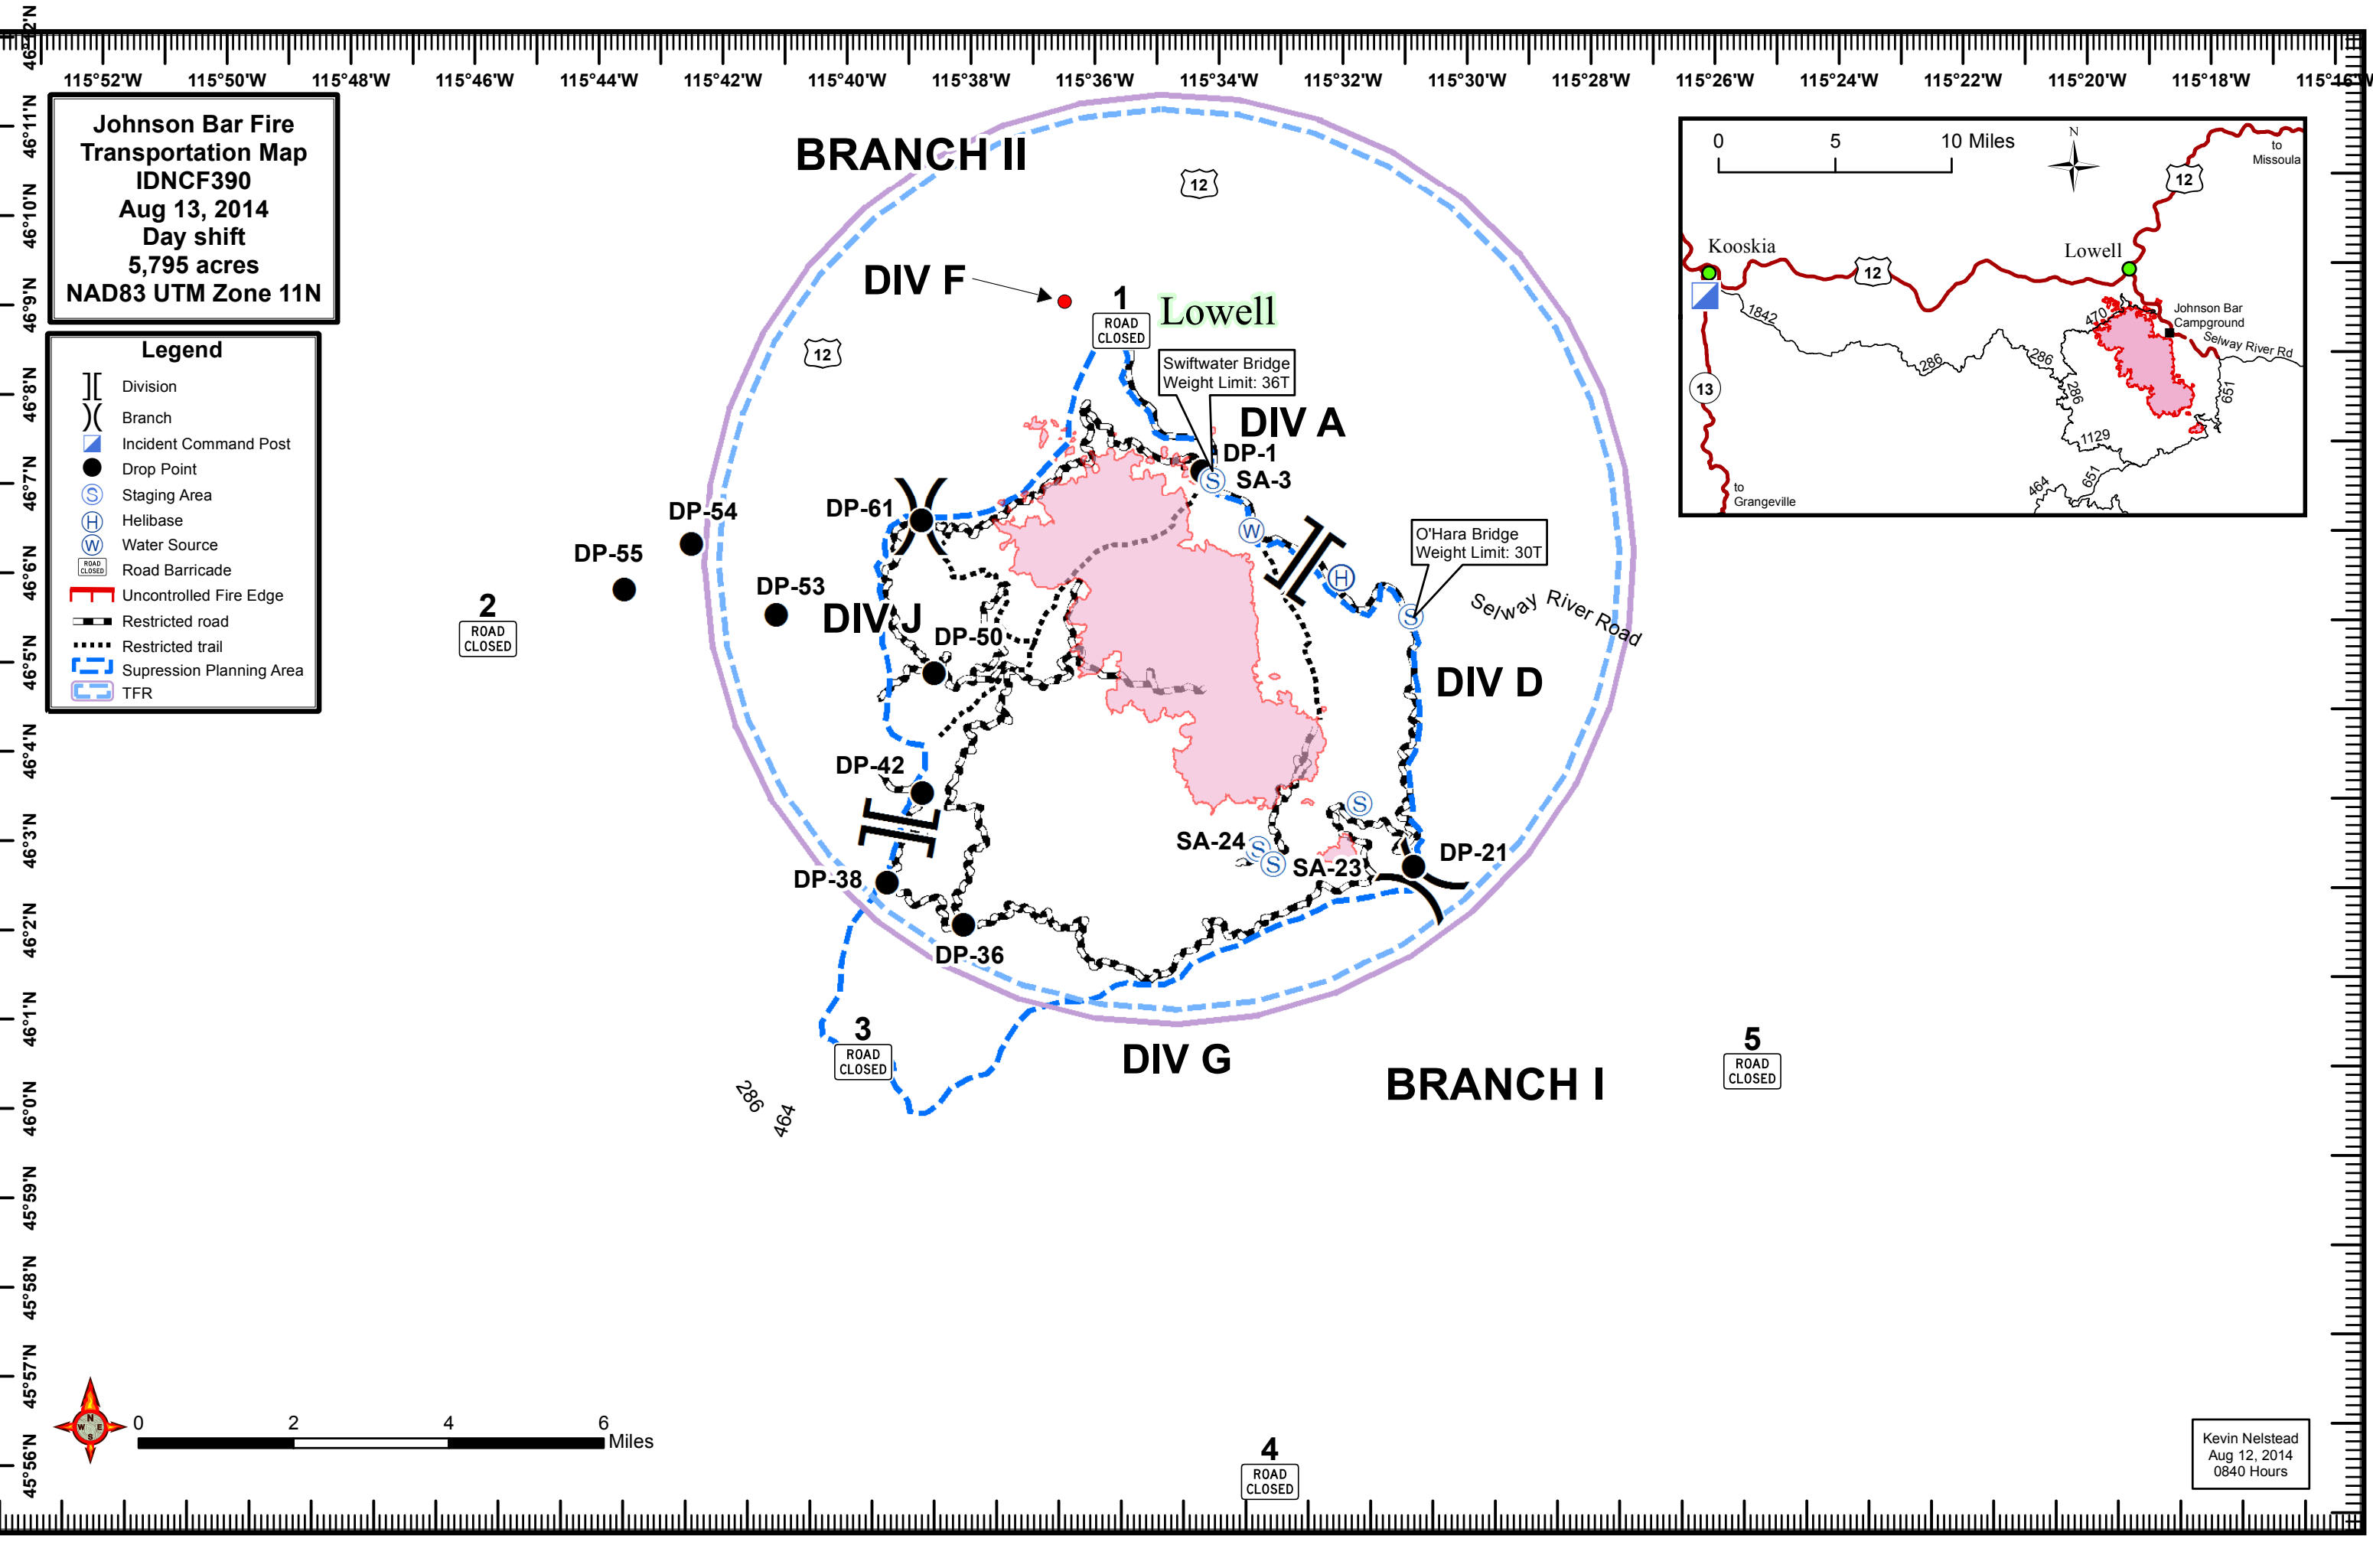

**Johnson Bar Fire  
Transportation Map  
IDNCF390  
Aug 13, 2014  
Day shift  
5,795 acres  
NAD83 UTM Zone 11N**

**Legend**

- Division
- Branch
- Incident Command Post
- Drop Point
- Staging Area
- Helibase
- Water Source
- Road Barricade
- Uncontrolled Fire Edge
- Restricted road
- Restricted trail
- Suppression Planning Area
- TFR

Kevin Nelstead  
Aug 12, 2014  
0840 Hours