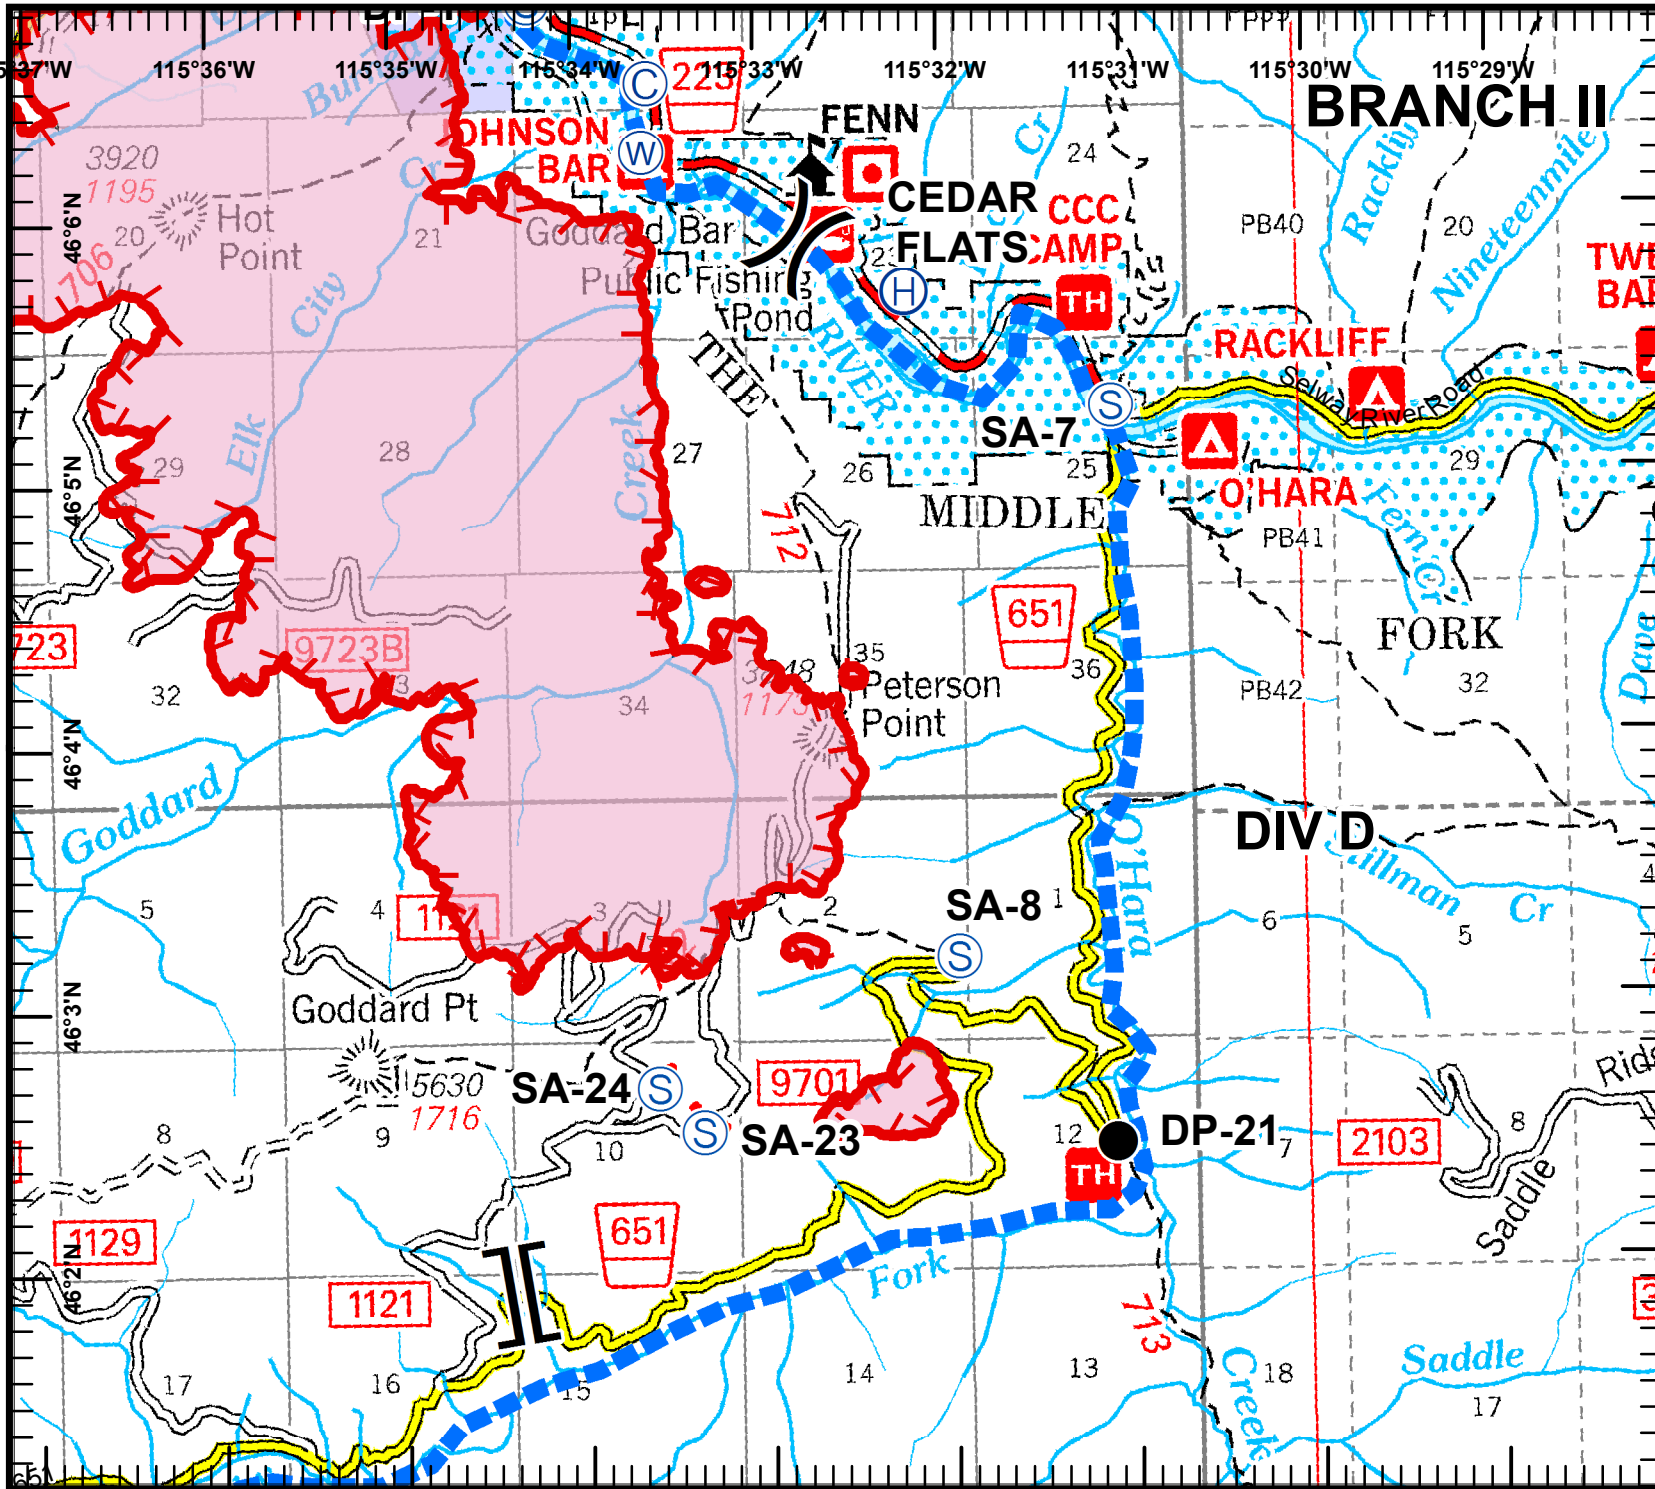

Johnson Bar Fire  
 IDNCF390  
 Aug 14, 2014  
 Day shift  
 5795 acres  
 NAD83 UTM Zone 11N

Page 1 of 4  
 Divs A, C & F

**Legend**

- ( ) Division
- || Branch
- ⊙ Spike Camp
- Drop Point
- ⊙ Staging Area
- ⊙ Helibase
- ⊙ Water Source
- WX Weather Station
- Uncontrolled Fire Edge
- Suppression Planning Area

0 4,000 Feet

Kevin Nelstead  
 August 13, 2014  
 2025 Hours

Johnson Bar Fire  
 IDNCF390  
 Aug 14, 2014  
 Day shift  
 5795 acres  
 NAD83 UTM Zone 11N

Page 2 of 4  
 Division D

**Legend**

- ( ) Division
- || Branch
- ⊙ Spike Camp
- Drop Point
- ⊙ Staging Area
- ⊙ Helibase
- ⊙ Water Source
- WX Weather Station
- Uncontrolled Fire Edge
- Suppression Planning Area

0 4,000 Feet

Kevin Nelstead  
 August 13, 2014  
 2025 Hours

Johnson Bar Fire  
 IDNCF390  
 Aug 14, 2014  
 Day shift  
 5795 acres  
 NAD83 UTM Zone 11N

Page 3 of 4  
 Division G

**Legend**

- ( ) Division
- || Branch
- ⊙ Spike Camp
- Drop Point
- ⊙ Staging Area
- ⊙ Helibase
- ⊙ Water Source
- WX Weather Station
- Uncontrolled Fire Edge
- Suppression Planning Area

Kevin Nelstead  
 August 13, 2014  
 2025 Hours

**Johnson Bar Fire**  
 IDNCF390  
 Aug 14, 2014  
 Day shift  
 5795 acres  
 NAD83 UTM Zone 11N

Page 4 of 4  
 Division J

**Legend**

- ( ) Division
- || Branch
- ⊙ Spike Camp
- Drop Point
- ⊙ Staging Area
- ⊙ Helibase
- ⊙ Water Source
- WX Weather Station
- Uncontrolled Fire Edge
- Suppression Planning Area