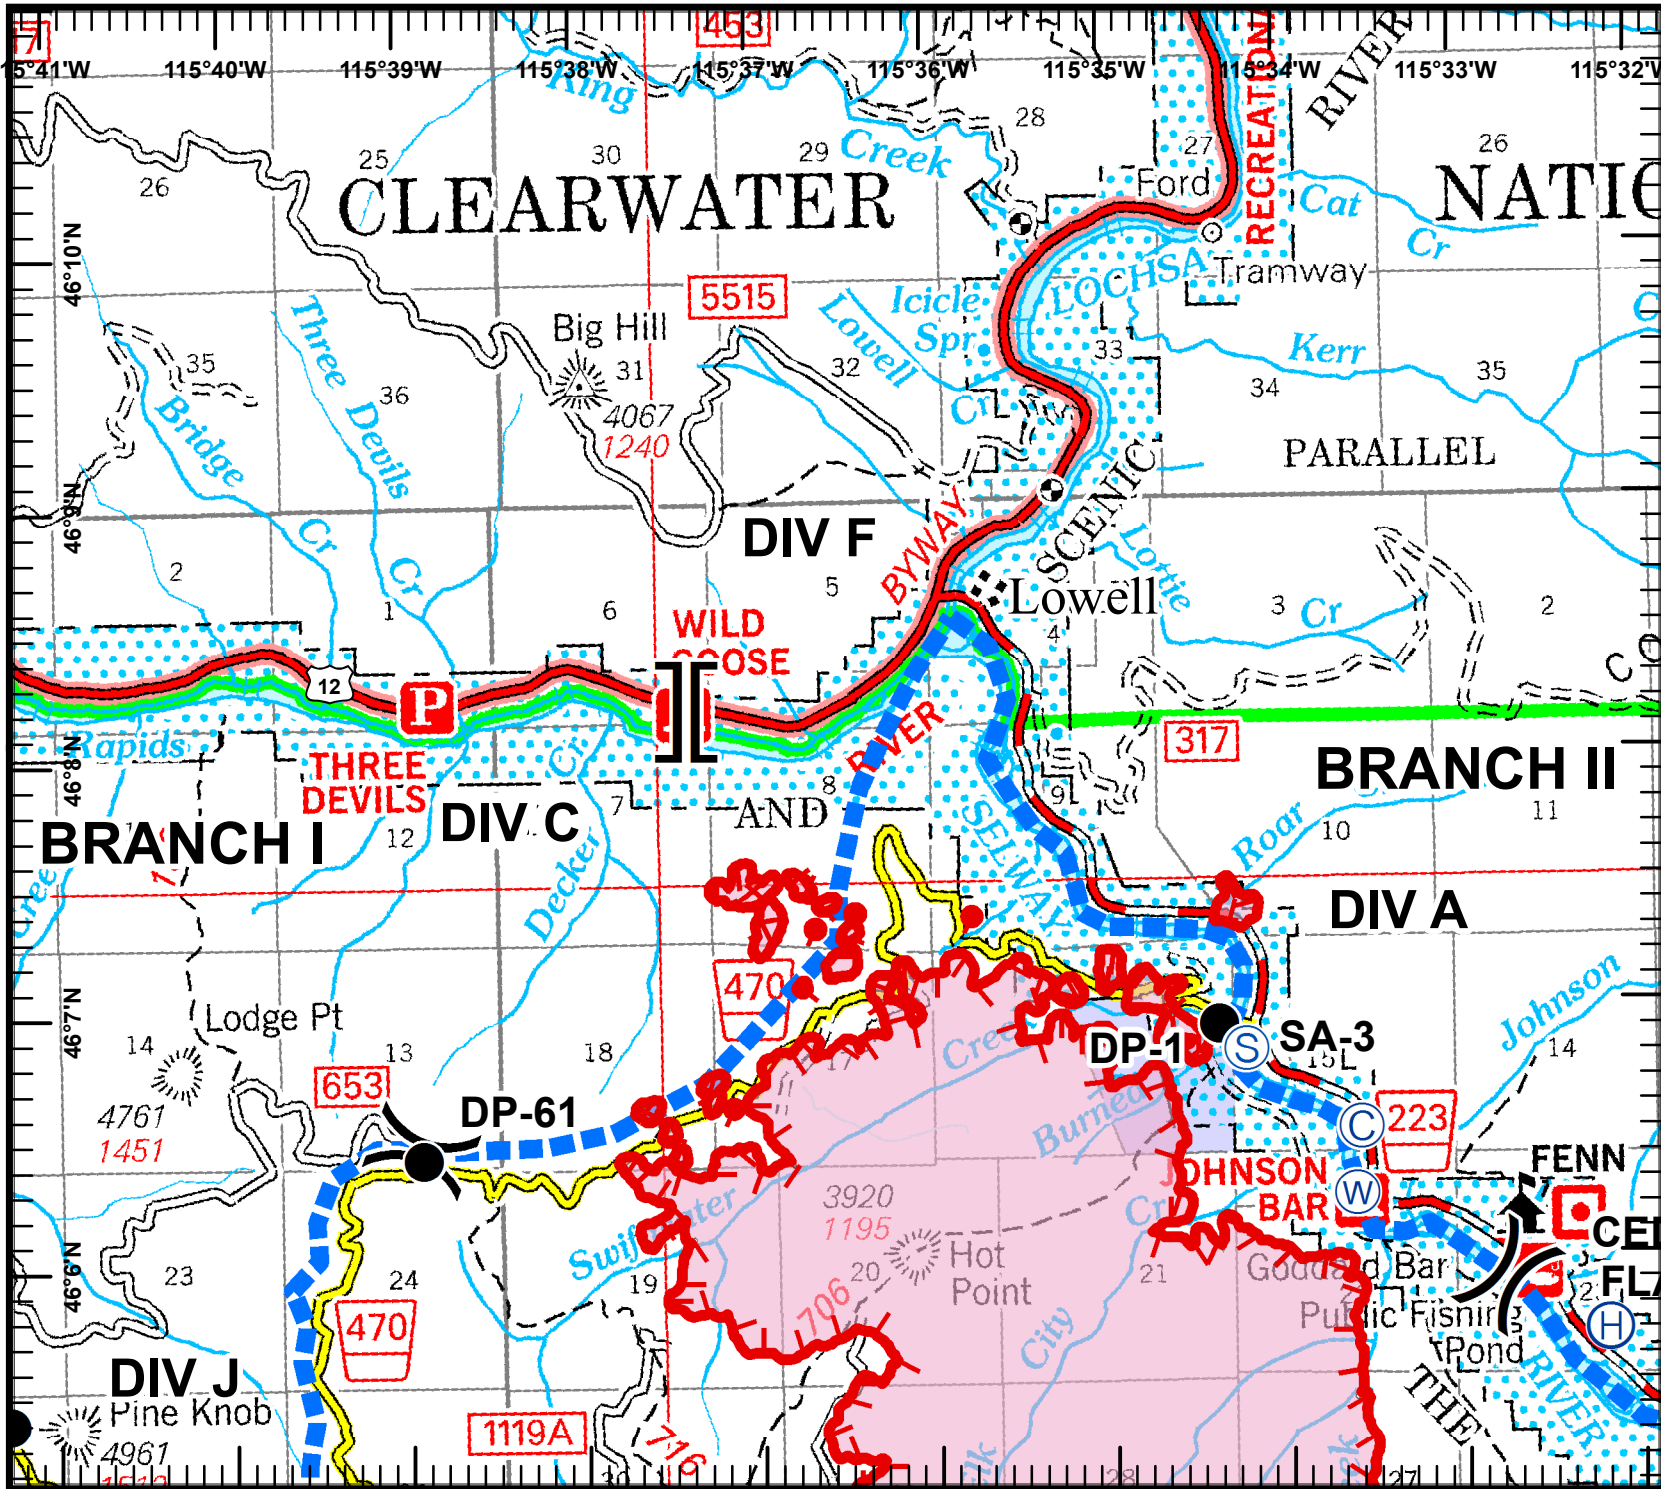

Johnson Bar Fire  
 IDNCF390  
 Aug 14, 2014  
 Day shift  
 5795 acres  
 NAD83 UTM Zone 11N

Page 1 of 4  
 Divs A, C & F

**Legend**

- ( ) Division
- || Branch
- ⊙ Spike Camp
- Drop Point
- ⊙ Staging Area
- ⊙ Helibase
- ⊙ Water Source
- WX Weather Station
- Uncontrolled Fire Edge
- Suppression Planning Area

0 4,000 Feet

Kevin Nelstead  
 August 13, 2014  
 2025 Hours

Johnson Bar Fire  
 IDNCF390  
 Aug 14, 2014  
 Day shift  
 5795 acres  
 NAD83 UTM Zone 11N

Page 2 of 4  
 Division D

**Legend**

- ( ) Division
- || Branch
- ⊙ Spike Camp
- Drop Point
- ⊙ Staging Area
- ⊙ Helibase
- ⊙ Water Source
- WX Weather Station
- Uncontrolled Fire Edge
- Suppression Planning Area

0 4,000 Feet

Kevin Nelstead  
 August 13, 2014  
 2025 Hours

Johnson Bar Fire  
 IDNCF390  
 Aug 14, 2014  
 Day shift  
 5795 acres  
 NAD83 UTM Zone 11N

Page 3 of 4  
 Division G

**Legend**

- ( ) Division
- || Branch
- ⊙ Spike Camp
- Drop Point
- ⊙ Staging Area
- ⊙ Helibase
- ⊙ Water Source
- WX Weather Station
- Uncontrolled Fire Edge
- Suppression Planning Area

Kevin Nelstead  
 August 13, 2014  
 2025 Hours

**Johnson Bar Fire**  
 IDNCF390  
 Aug 14, 2014  
 Day shift  
 5795 acres  
 NAD83 UTM Zone 11N

Page 4 of 4  
 Division J

**Legend**

- ( ) Division
- || Branch
- ⊙ Spike Camp
- Drop Point
- ⊙ Staging Area
- ⊙ Helibase
- ⊙ Water Source
- WX Weather Station
- Uncontrolled Fire Edge
- Suppression Planning Area