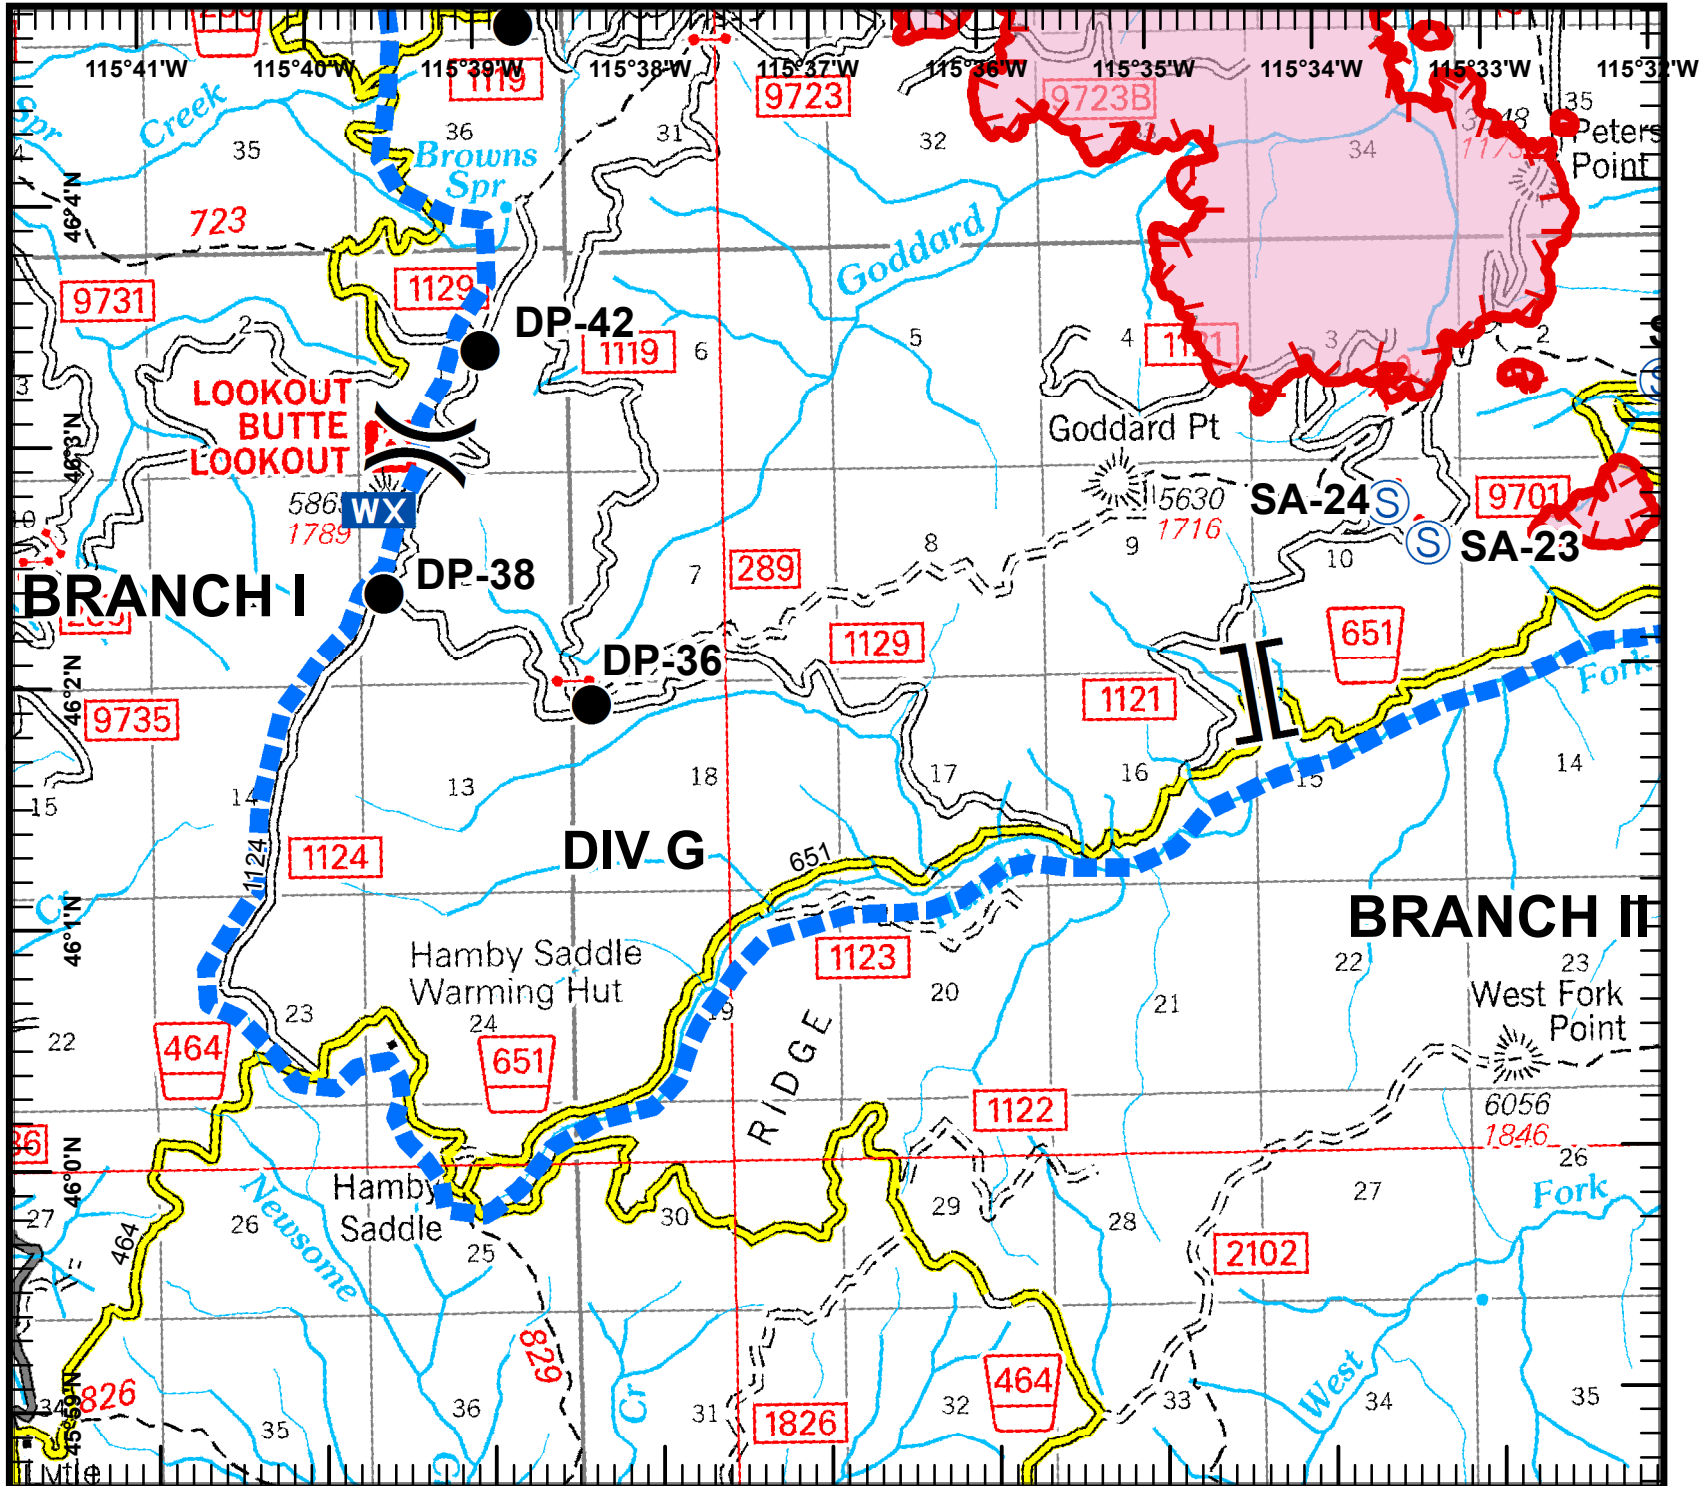

Johnson Bar Fire  
 IDNCF390  
 Aug 14, 2014  
 Day shift  
 5795 acres  
 NAD83 UTM Zone 11N

Page 1 of 4  
 Divs A, C & F

**Legend**

- ( ) Division
- || Branch
- ⊙ Spike Camp
- Drop Point
- ⊙ Staging Area
- ⊙ Helibase
- ⊙ Water Source
- WX Weather Station
- Uncontrolled Fire Edge
- Suppression Planning Area

0 4,000 Feet

Kevin Nelstead  
 August 13, 2014  
 2025 Hours

Johnson Bar Fire  
 IDNCF390  
 Aug 14, 2014  
 Day shift  
 5795 acres  
 NAD83 UTM Zone 11N

Page 2 of 4  
 Division D

**Legend**

- ( ) Division
- || Branch
- ⊙ Spike Camp
- Drop Point
- ⊙ Staging Area
- ⊙ Helibase
- ⊙ Water Source
- WX Weather Station
- Uncontrolled Fire Edge
- Suppression Planning Area

0 4,000 Feet

Kevin Nelstead  
 August 13, 2014  
 2025 Hours

Johnson Bar Fire  
 IDNCF390  
 Aug 14, 2014  
 Day shift  
 5795 acres  
 NAD83 UTM Zone 11N

Page 3 of 4  
 Division G

**Legend**

- ( ) Division
- || Branch
- ⊙ Spike Camp
- Drop Point
- ⊙ Staging Area
- ⊙ Helibase
- ⊙ Water Source
- WX Weather Station
- Uncontrolled Fire Edge
- Suppression Planning Area

Kevin Nelstead  
 August 13, 2014  
 2025 Hours

**Johnson Bar Fire**  
 IDNCF390  
 Aug 14, 2014  
 Day shift  
 5795 acres  
 NAD83 UTM Zone 11N

Page 4 of 4  
 Division J

**Legend**

- ( ) Division
- || Branch
- ⊙ Spike Camp
- Drop Point
- ⊙ Staging Area
- ⊙ Helibase
- ⊙ Water Source
- WX Weather Station
- Uncontrolled Fire Edge
- Suppression Planning Area