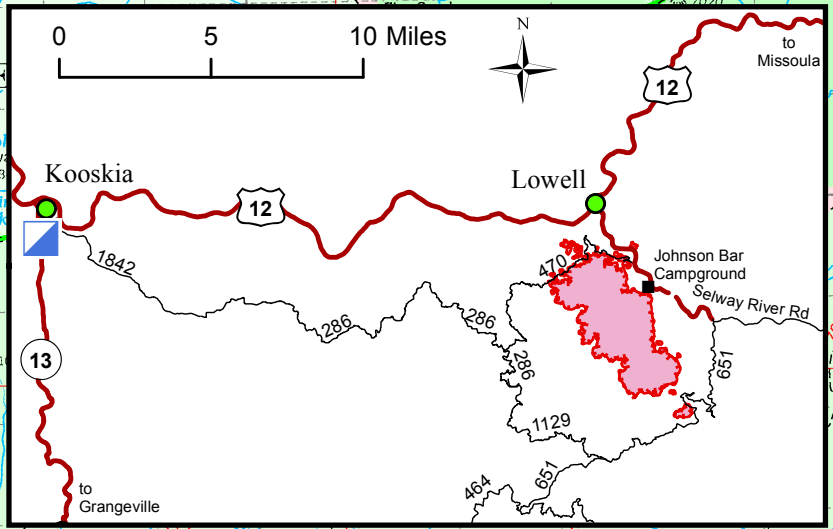

**Johnson Bar Fire
Transportation Map
IDNCF390
Aug 14, 2014
Day shift
5,795 acres
NAD83 UTM Zone 11N**

Legend

- Division
- Branch
- Incident Command Post
- Camp
- Weather Station
- Drop Point
- Staging Area
- Helibase
- Water Source
- Road Barricade
- Uncontrolled Fire Edge
- Restricted road
- Restricted trail
- Suppression Planning Area
- TFR

Kevin Nelstead
Aug 13, 2014
2100 Hours