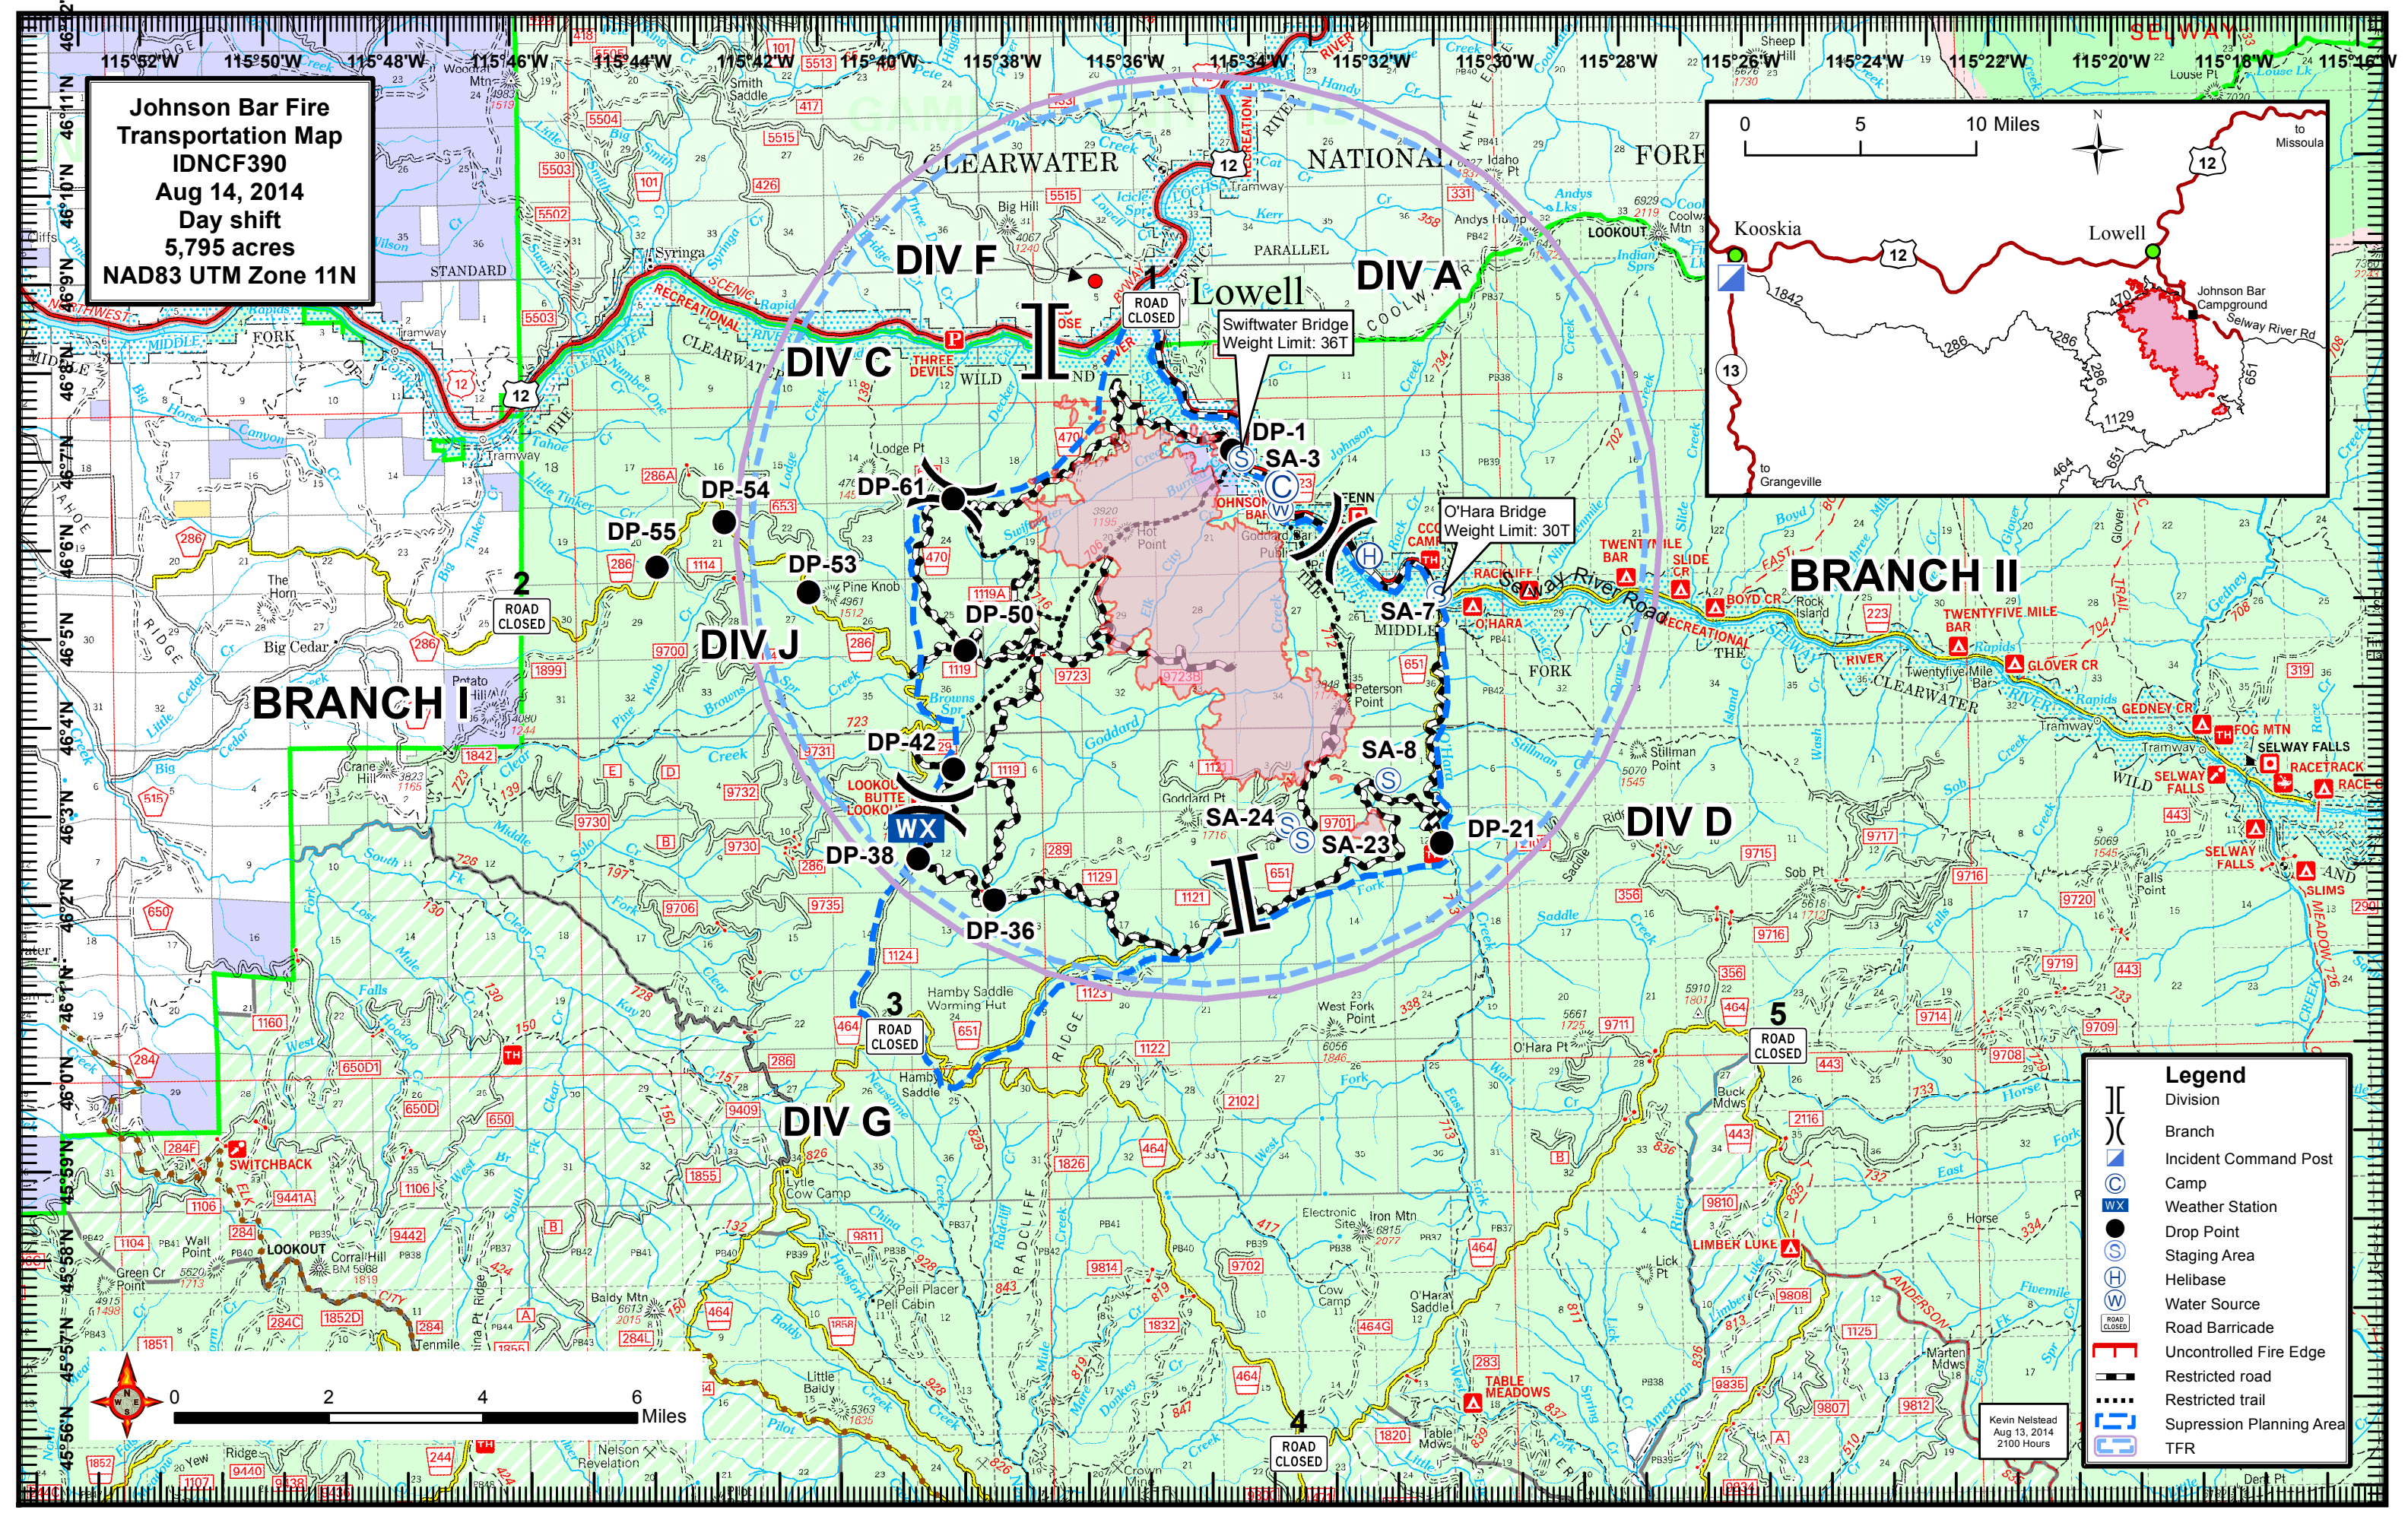

**Johnson Bar Fire
Transportation Map
IDNCF390
Aug 14, 2014
Day shift
5,795 acres
NAD83 UTM Zone 11N**

Legend

- Division
- Branch
- Incident Command Post
- Camp
- Weather Station
- Drop Point
- Staging Area
- Helibase
- Water Source
- Road Barricade
- Uncontrolled Fire Edge
- Restricted road
- Restricted trail
- Suppression Planning Area
- TFR

Kevin Nelstead
Aug 13, 2014
2100 Hours