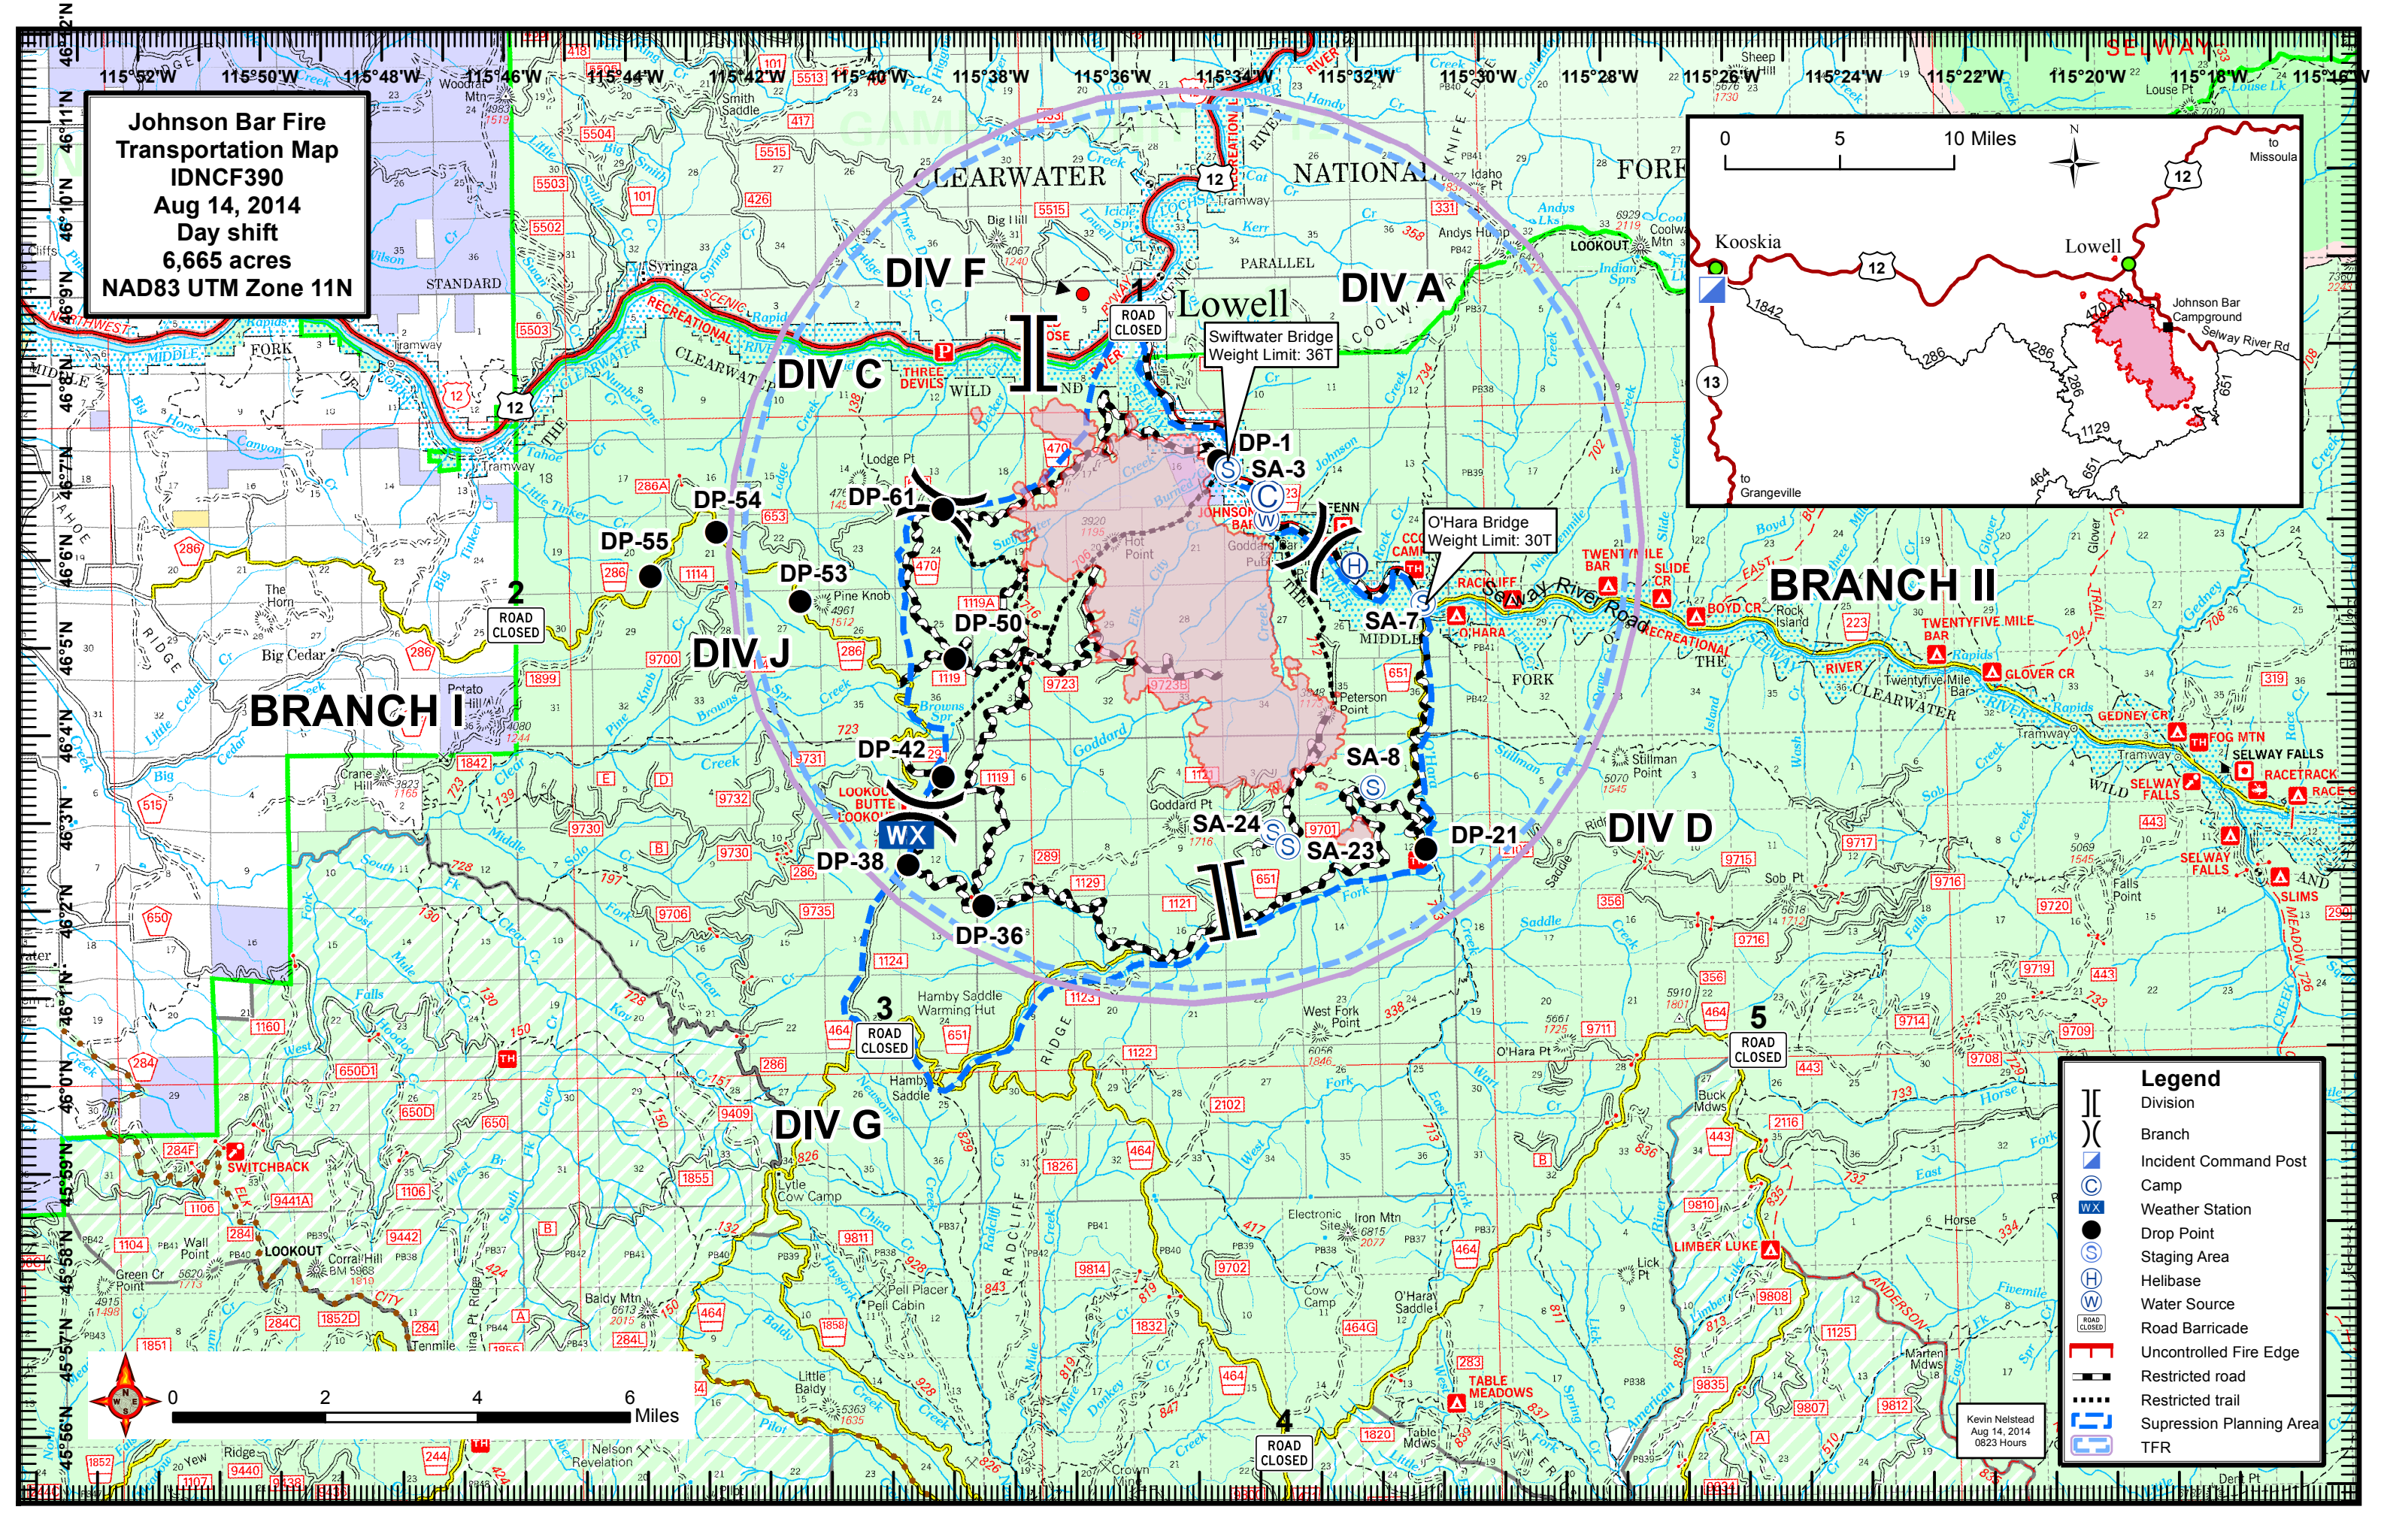

**Johnson Bar Fire  
Transportation Map  
IDNCF390  
Aug 14, 2014  
Day shift  
6,665 acres  
NAD83 UTM Zone 11N**

**Legend**

- Division
- Branch
- Incident Command Post
- Camp
- Weather Station
- Drop Point
- Staging Area
- Helibase
- Water Source
- Road Barricade
- Uncontrolled Fire Edge
- Restricted road
- Restricted trail
- Suppression Planning Area
- TFR

Kevin Nelstead  
Aug 14, 2014  
0823 Hours