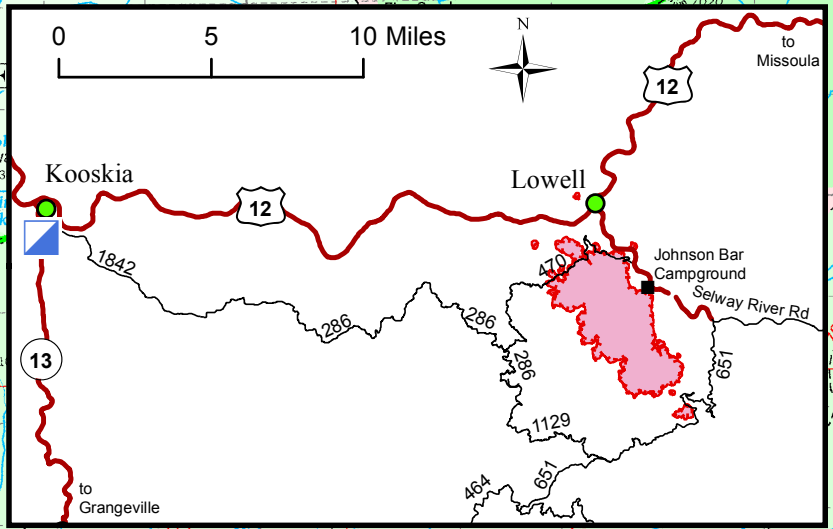

**Johnson Bar Fire  
Transportation Map  
IDNCF390  
Aug 14, 2014  
Day shift  
6,665 acres  
NAD83 UTM Zone 11N**

**Legend**

- Division
- Branch
- Incident Command Post
- Camp
- Weather Station
- Drop Point
- Staging Area
- Helibase
- Water Source
- Road Barricade
- Uncontrolled Fire Edge
- Restricted road
- Restricted trail
- Suppression Planning Area
- TFR

Kevin Nelstead  
Aug 14, 2014  
0823 Hours