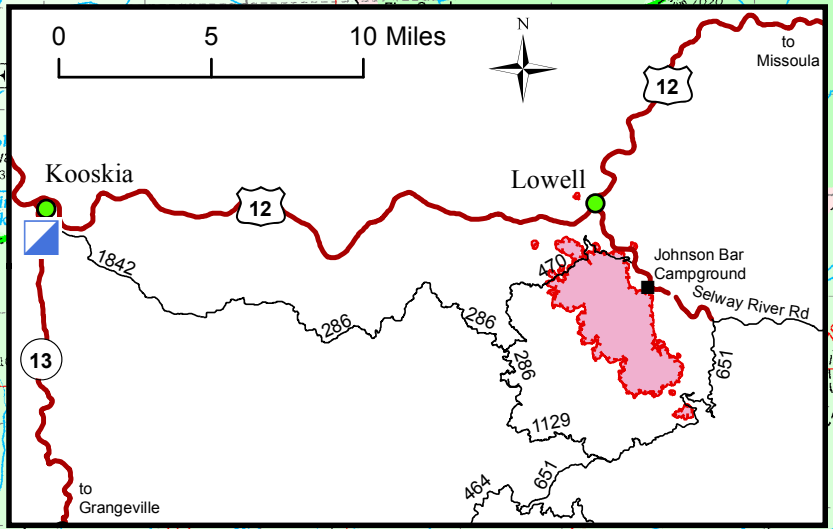

**Johnson Bar Fire  
Transportation Map  
IDNCF390  
Aug 14, 2014  
Day shift  
6,665 acres  
NAD83 UTM Zone 11N**

Legend	
	Division
	Branch
	Incident Command Post
	Camp
	Weather Station
	Drop Point
	Staging Area
	Helibase
	Water Source
	Road Barricade
	Uncontrolled Fire Edge
	Restricted road
	Restricted trail
	Suppression Planning Area
	TFR

Kevin Nelstead  
Aug 14, 2014  
0823 Hours