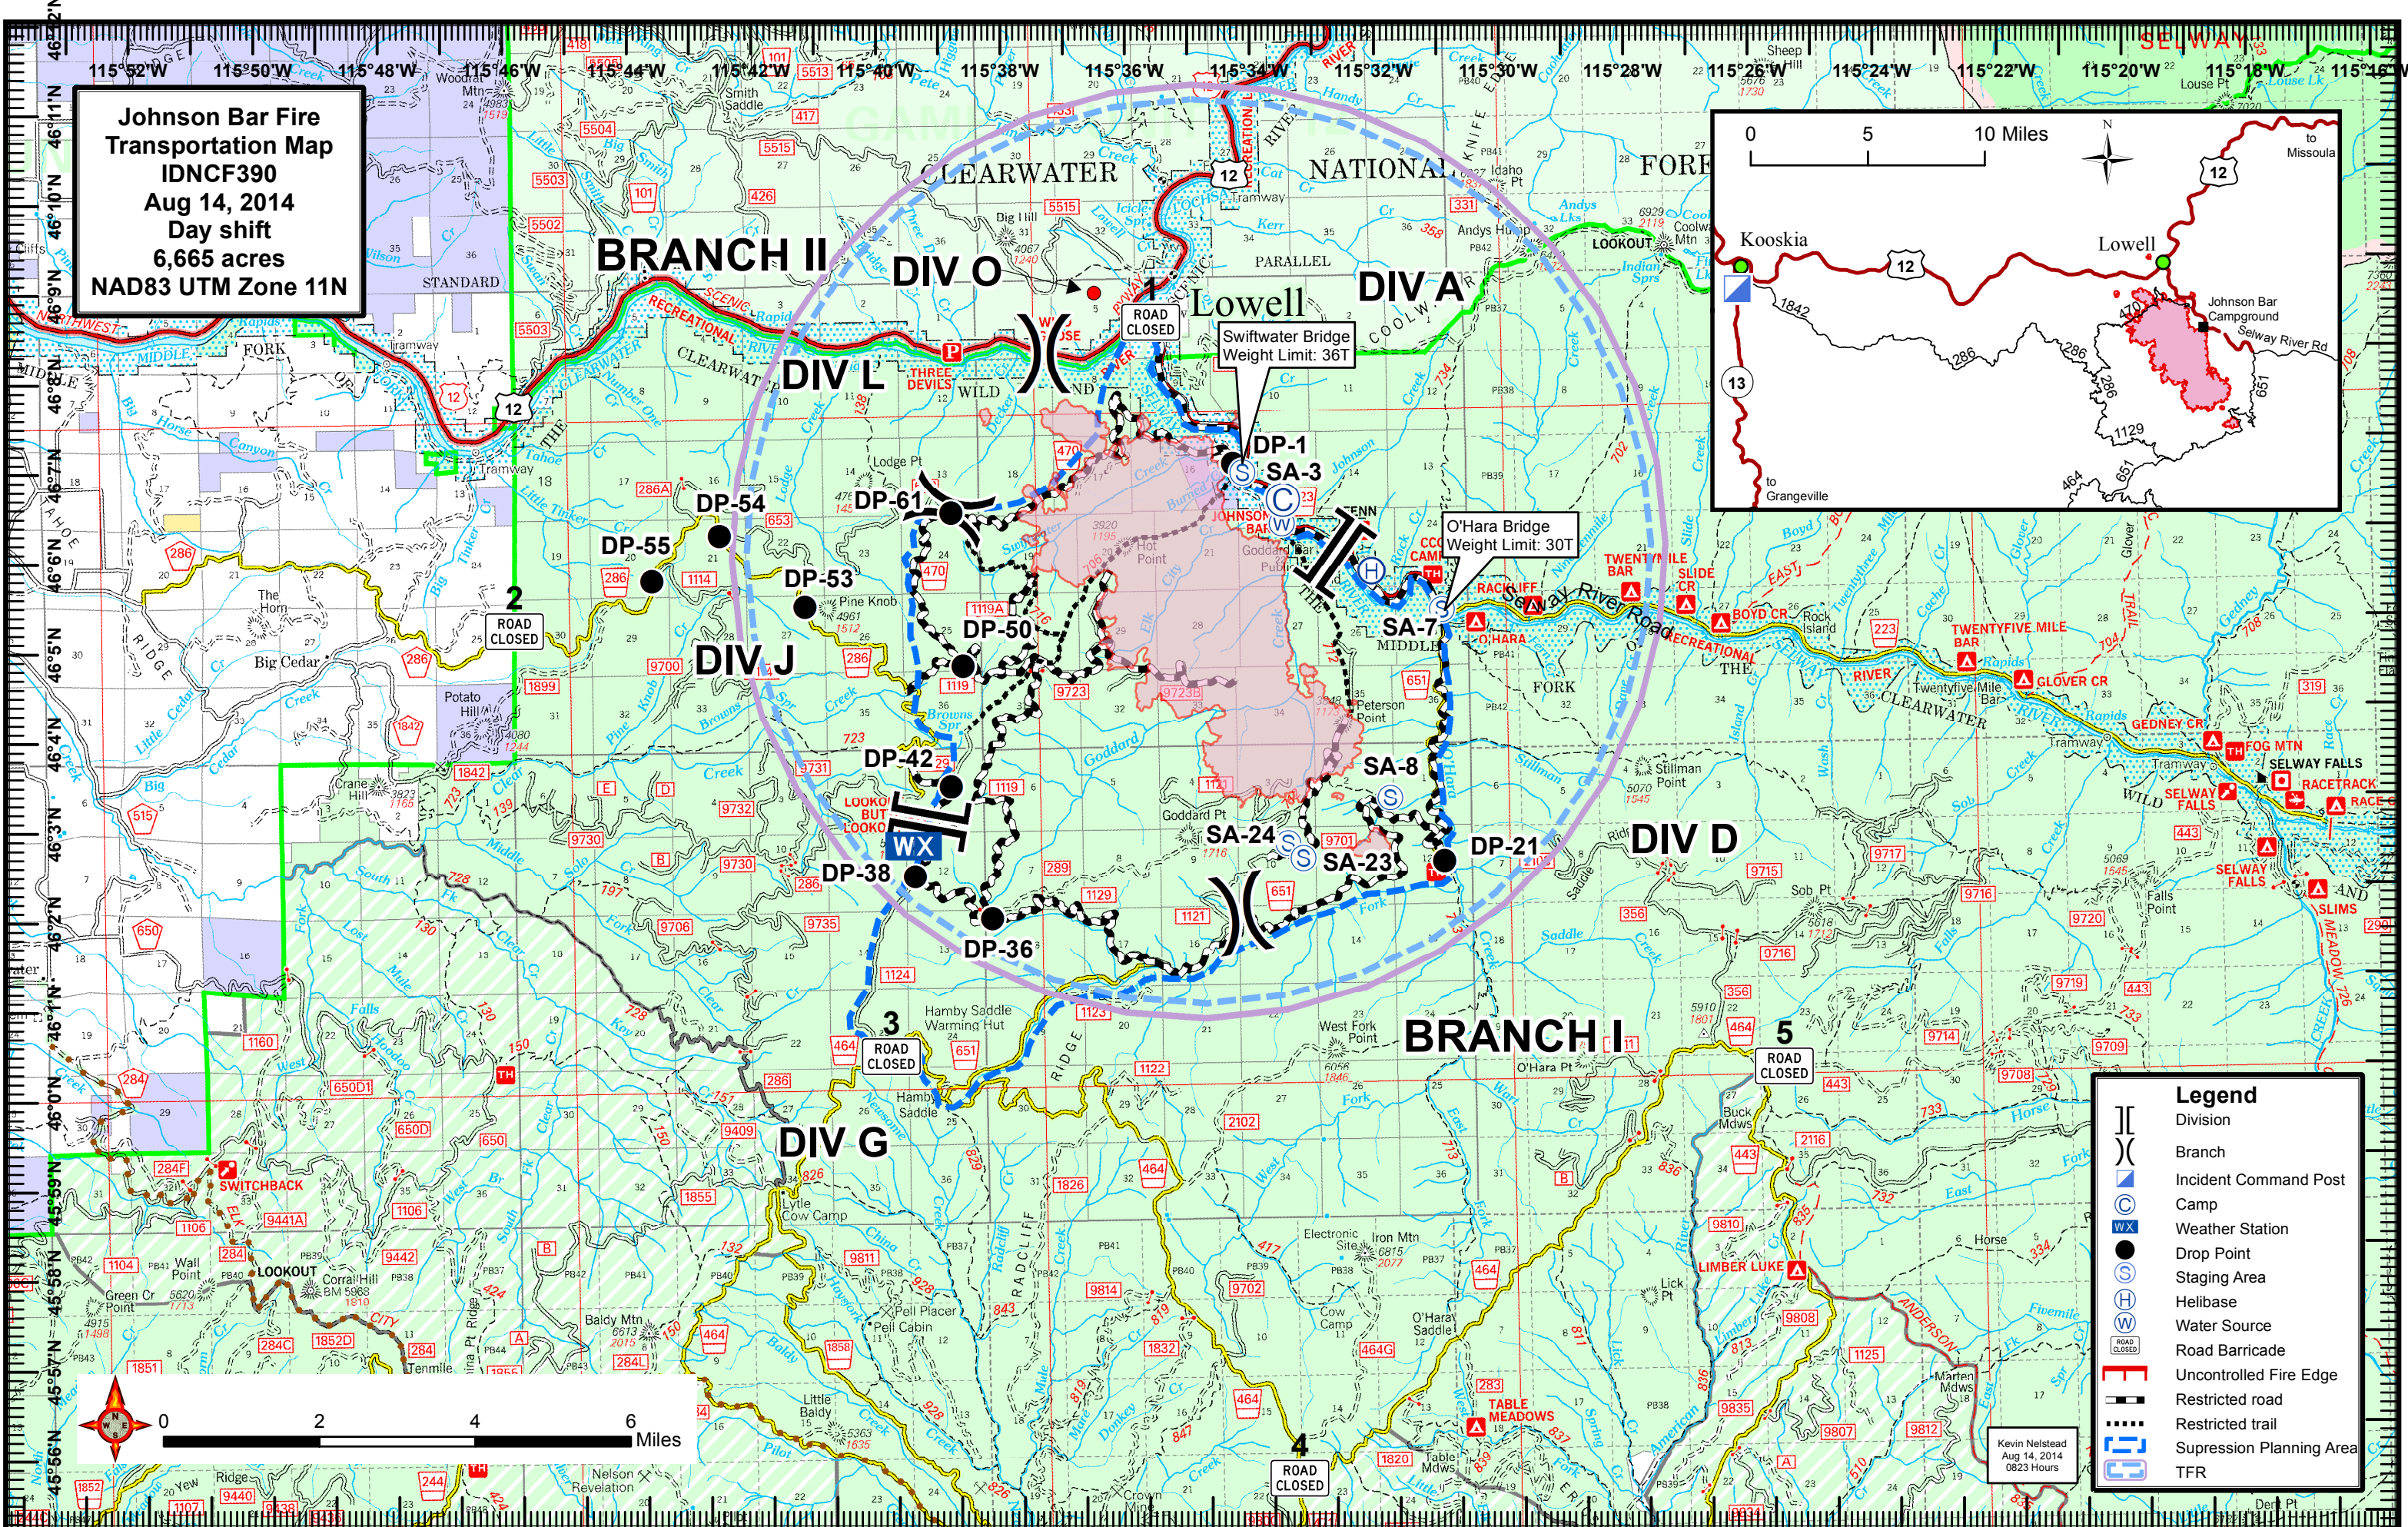

**Johnson Bar Fire  
Transportation Map  
IDNCF390  
Aug 14, 2014  
Day shift  
6,665 acres  
NAD83 UTM Zone 11N**

Legend	
	Division
	Branch
	Incident Command Post
	Camp
	Weather Station
	Drop Point
	Staging Area
	Helibase
	Water Source
	Road Barricade
	Uncontrolled Fire Edge
	Restricted road
	Restricted trail
	Suppression Planning Area
	TFR

Kevin Nelstead  
Aug 14, 2014  
0823 Hours