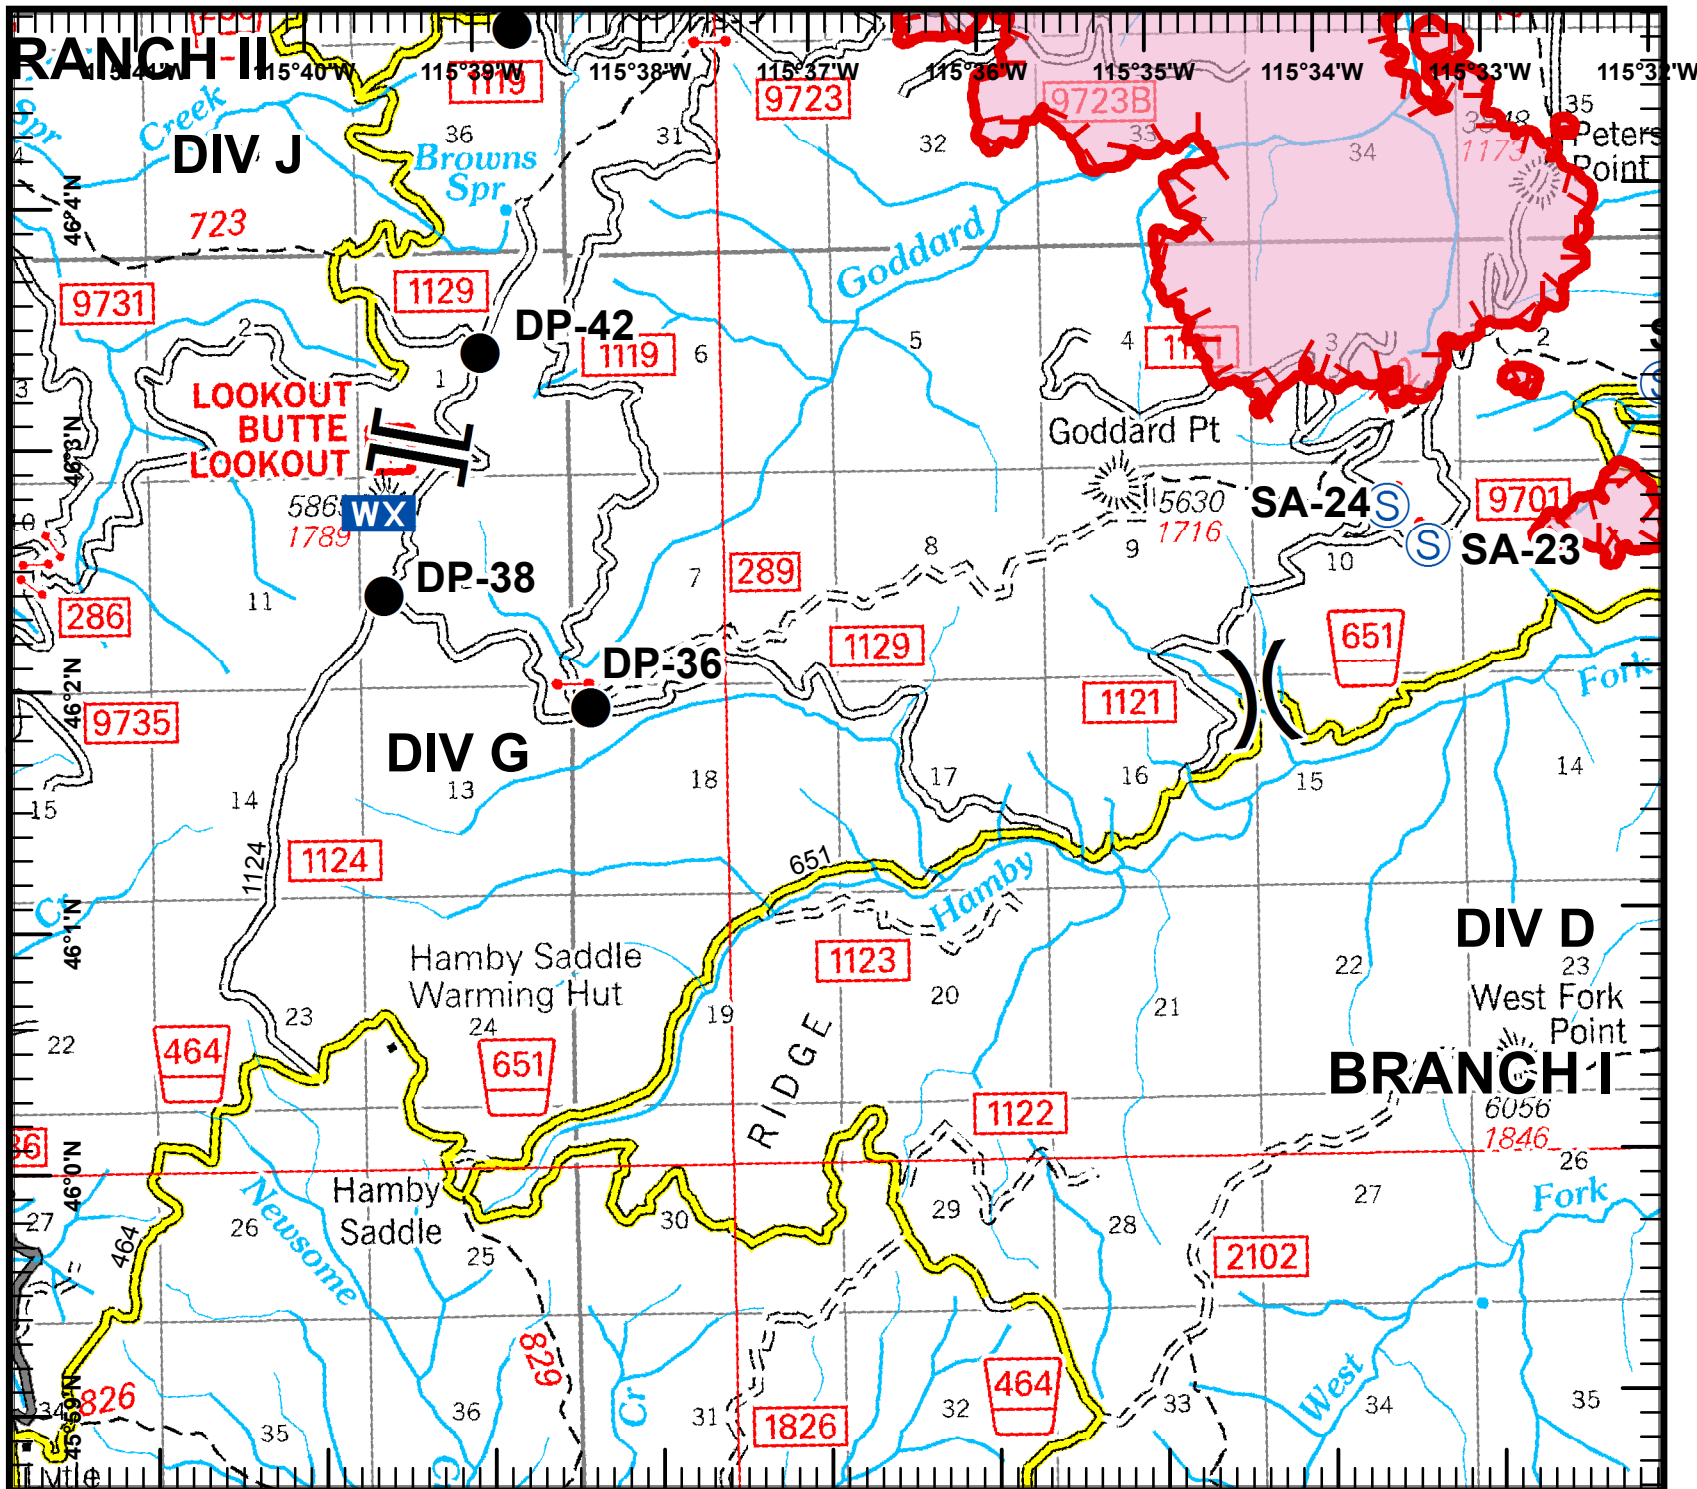

0 4,000 Feet

Kevin Nelstead  
 August 14, 2014  
 1940 Hours

Johnson Bar Fire  
 IDNCF390  
 Aug 15, 2014  
 Day shift  
 6665 acres  
 NAD83 UTM Zone 11N

Page 2 of 4  
 Division D

**Legend**

- ( ) Division
- || Branch
- ⊙ Spike Camp
- Drop Point
- ⊙ Staging Area
- ⊙ Helibase
- ⊙ Water Source
- WX Weather Station
- Uncontrolled Fire Edge

0 4,000 Feet

Kevin Nelstead  
 August 14, 2014  
 1940 Hours

Johnson Bar Fire  
 IDNCF390  
 Aug 15, 2014  
 Day shift  
 6665 acres  
 NAD83 UTM Zone 11N

Page 3 of 4  
 Division G

**Legend**

- ( ) Division
- || Branch
- ⊙ Spike Camp
- Drop Point
- ⊙ Staging Area
- ⊙ Helibase
- ⊙ Water Source
- WX Weather Station
- Uncontrolled Fire Edge

0 4,000 Feet

Kevin Nelstead  
 August 14, 2014  
 1940 Hours

Johnson Bar Fire  
 IDNCF390  
 Aug 15, 2014  
 Day shift  
 6665 acres  
 NAD83 UTM Zone 11N

Page 4 of 4  
 Division J

**Legend**

- ( ) Division
- || Branch
- ⊙ Spike Camp
- Drop Point
- ⊙ Staging Area
- ⊙ Helibase
- ⊙ Water Source
- WX Weather Station
- Uncontrolled Fire Edge

0 4,000 Feet

Kevin Nelstead  
 August 14, 2014  
 1940 Hours