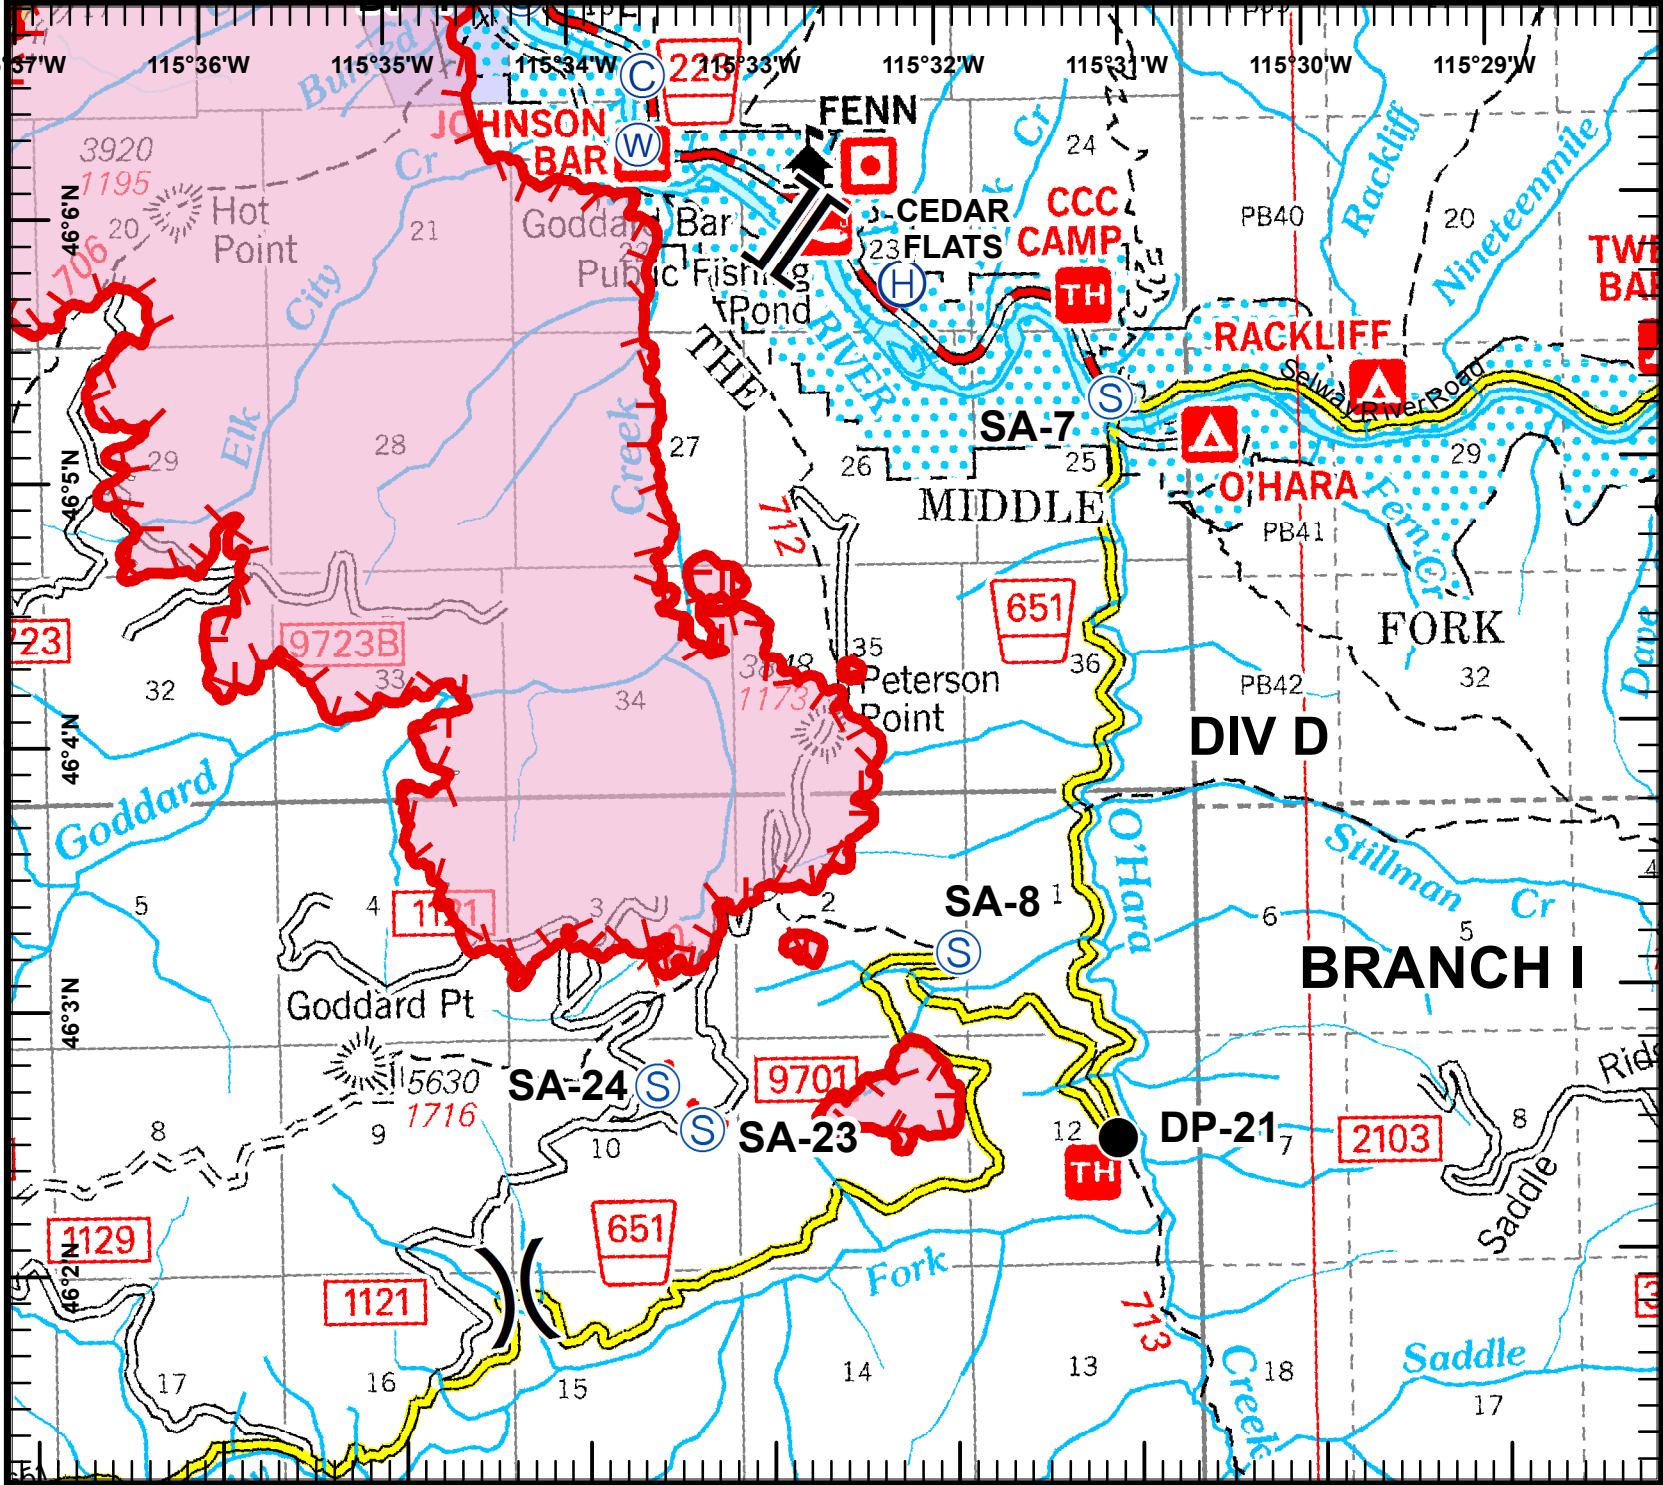

Johnson Bar Fire  
 IDNCF390  
 Aug 15, 2014  
 Day shift  
 6665 acres  
 NAD83 UTM Zone 11N

Page 1 of 4  
 Divs A, L & O

**Legend**

- ( ) Division
- || Branch
- ⊙ Spike Camp
- Drop Point
- ⊙ Staging Area
- ⊙ Helibase
- ⊙ Water Source
- WX Weather Station
- Uncontrolled Fire Edge

0 4,000 Feet

Kevin Nelstead  
 August 14, 2014  
 1940 Hours

Johnson Bar Fire  
 IDNCF390  
 Aug 15, 2014  
 Day shift  
 6665 acres  
 NAD83 UTM Zone 11N

Page 2 of 4  
 Division D

**Legend**

- ( ) Division
- || Branch
- ⊙ Spike Camp
- Drop Point
- ⊙ Staging Area
- ⊙ Helibase
- ⊙ Water Source
- WX Weather Station
- Uncontrolled Fire Edge

0 4,000 Feet

Kevin Nelstead  
 August 14, 2014  
 1940 Hours

Johnson Bar Fire  
 IDNCF390  
 Aug 15, 2014  
 Day shift  
 6665 acres  
 NAD83 UTM Zone 11N

Page 3 of 4  
 Division G

**Legend**

- ( ) Division
- || Branch
- ⊙ Spike Camp
- Drop Point
- ⊙ Staging Area
- ⊙ Helibase
- ⊙ Water Source
- WX Weather Station
- Uncontrolled Fire Edge

0 4,000 Feet

Kevin Nelstead  
 August 14, 2014  
 1940 Hours

Johnson Bar Fire  
 IDNCF390  
 Aug 15, 2014  
 Day shift  
 6665 acres  
 NAD83 UTM Zone 11N

Page 4 of 4  
 Division J

**Legend**

- ( ) Division
- || Branch
- ⊙ Spike Camp
- Drop Point
- ⊙ Staging Area
- ⊙ Helibase
- ⊙ Water Source
- WX Weather Station
- Uncontrolled Fire Edge