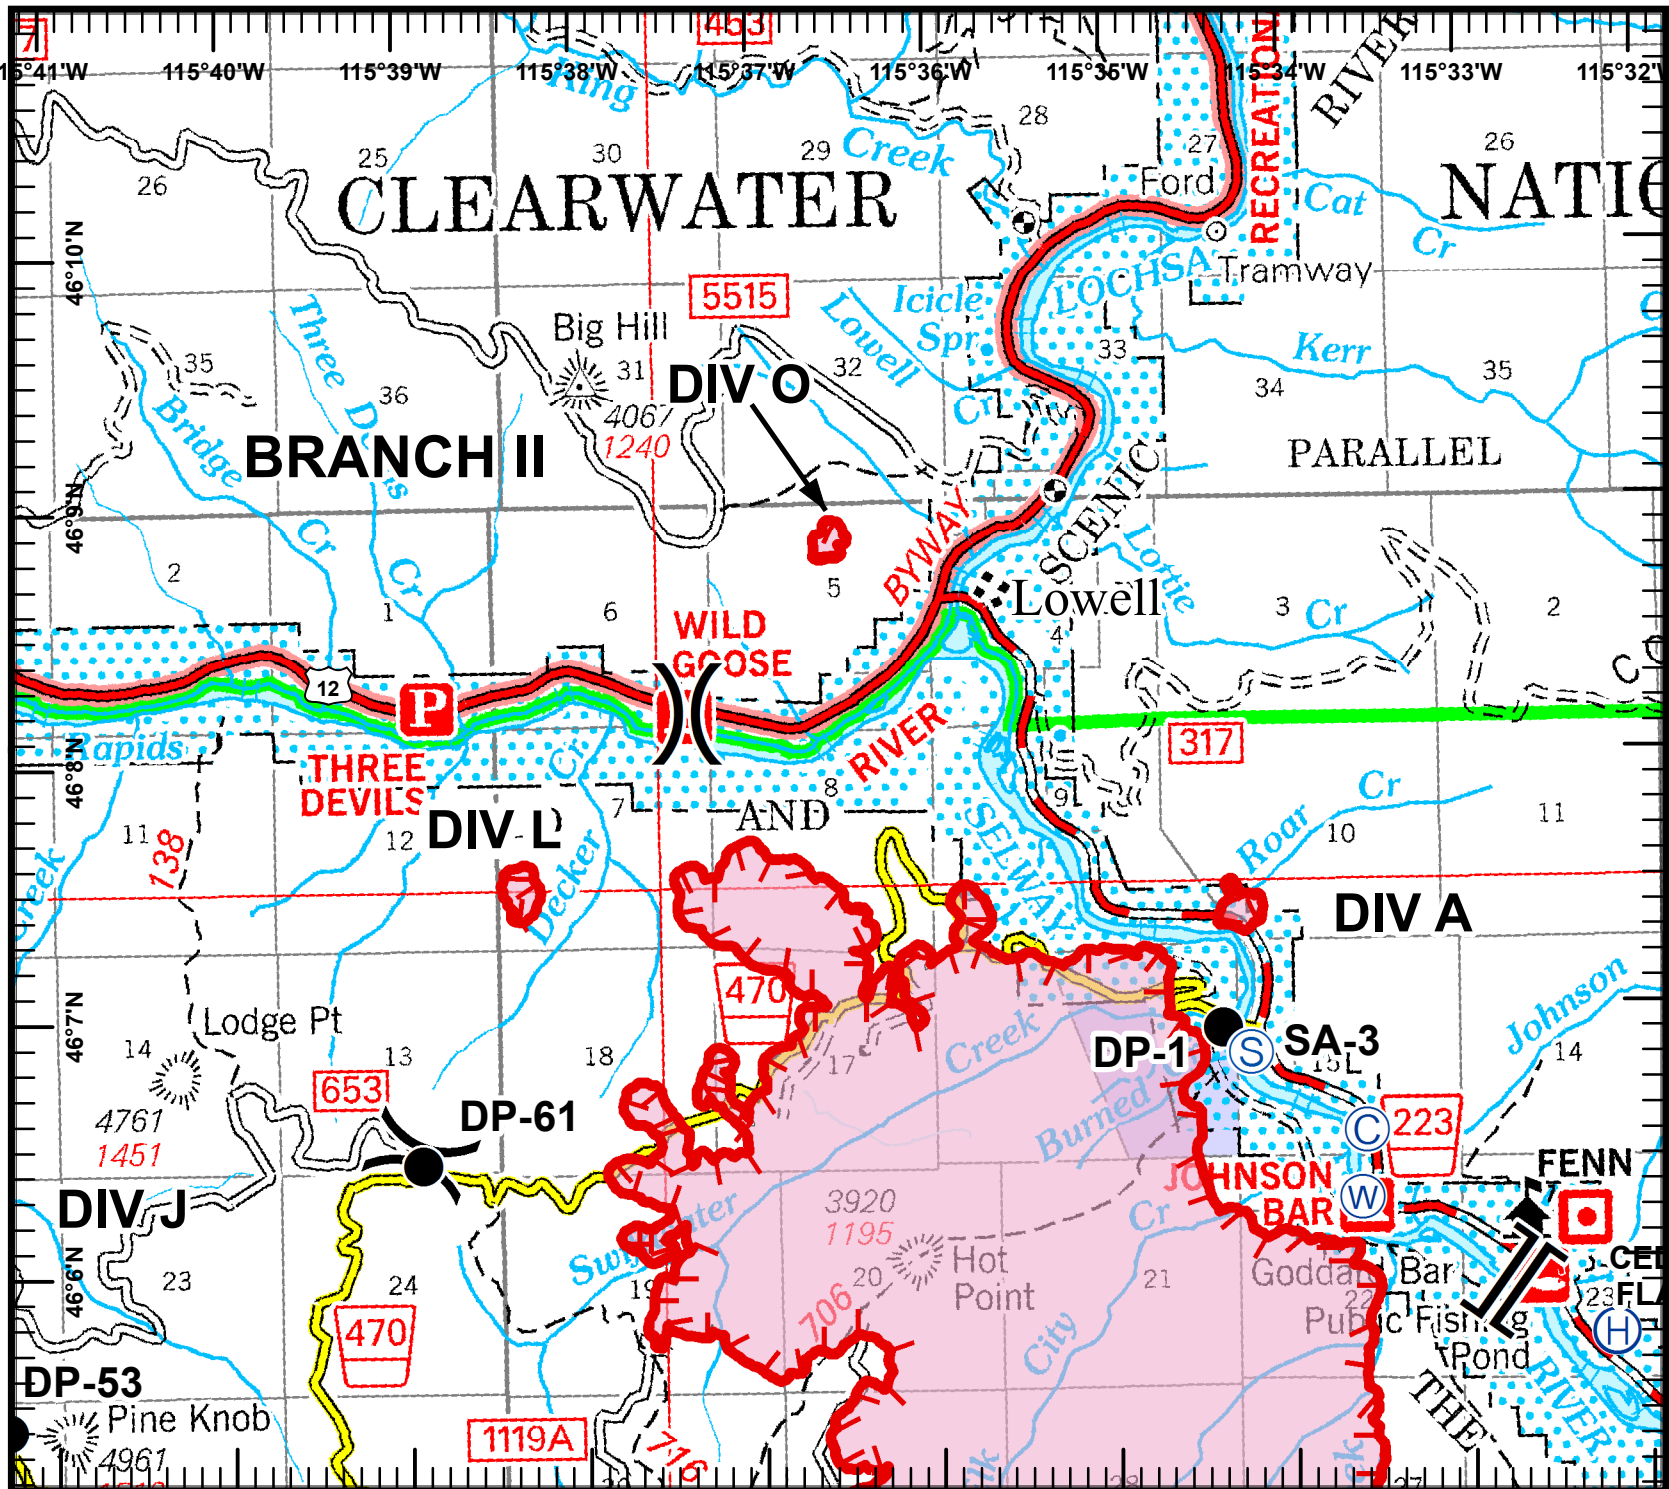

Johnson Bar Fire  
 IDNCF390  
 Aug 15, 2014  
 Day shift  
 6665 acres  
 NAD83 UTM Zone 11N

Page 1 of 4  
 Divs A, L & O

**Legend**

- ( ) Division
- || Branch
- ⊙ Spike Camp
- Drop Point
- ⊙ Staging Area
- ⊙ Helibase
- ⊙ Water Source
- WX Weather Station
- Uncontrolled Fire Edge

0 4,000 Feet

Kevin Nelstead  
 August 14, 2014  
 1940 Hours

Johnson Bar Fire  
 IDNCF390  
 Aug 15, 2014  
 Day shift  
 6665 acres  
 NAD83 UTM Zone 11N

Page 2 of 4  
 Division D

**Legend**

- ( ) Division
- || Branch
- ⊙ Spike Camp
- Drop Point
- ⊙ Staging Area
- ⊙ Helibase
- ⊙ Water Source
- WX Weather Station
- Uncontrolled Fire Edge

0 4,000 Feet

Kevin Nelstead  
 August 14, 2014  
 1940 Hours

Johnson Bar Fire  
 IDNCF390  
 Aug 15, 2014  
 Day shift  
 6665 acres  
 NAD83 UTM Zone 11N

Page 3 of 4  
 Division G

**Legend**

- ( ) Division
- || Branch
- ⊙ Spike Camp
- Drop Point
- ⊙ Staging Area
- ⊙ Helibase
- ⊙ Water Source
- WX Weather Station
- Uncontrolled Fire Edge

0 4,000 Feet

Kevin Nelstead  
 August 14, 2014  
 1940 Hours

Johnson Bar Fire  
 IDNCF390  
 Aug 15, 2014  
 Day shift  
 6665 acres  
 NAD83 UTM Zone 11N

Page 4 of 4  
 Division J

**Legend**

- ( ) Division
- || Branch
- ⊙ Spike Camp
- Drop Point
- ⊙ Staging Area
- ⊙ Helibase
- ⊙ Water Source
- WX Weather Station
- Uncontrolled Fire Edge