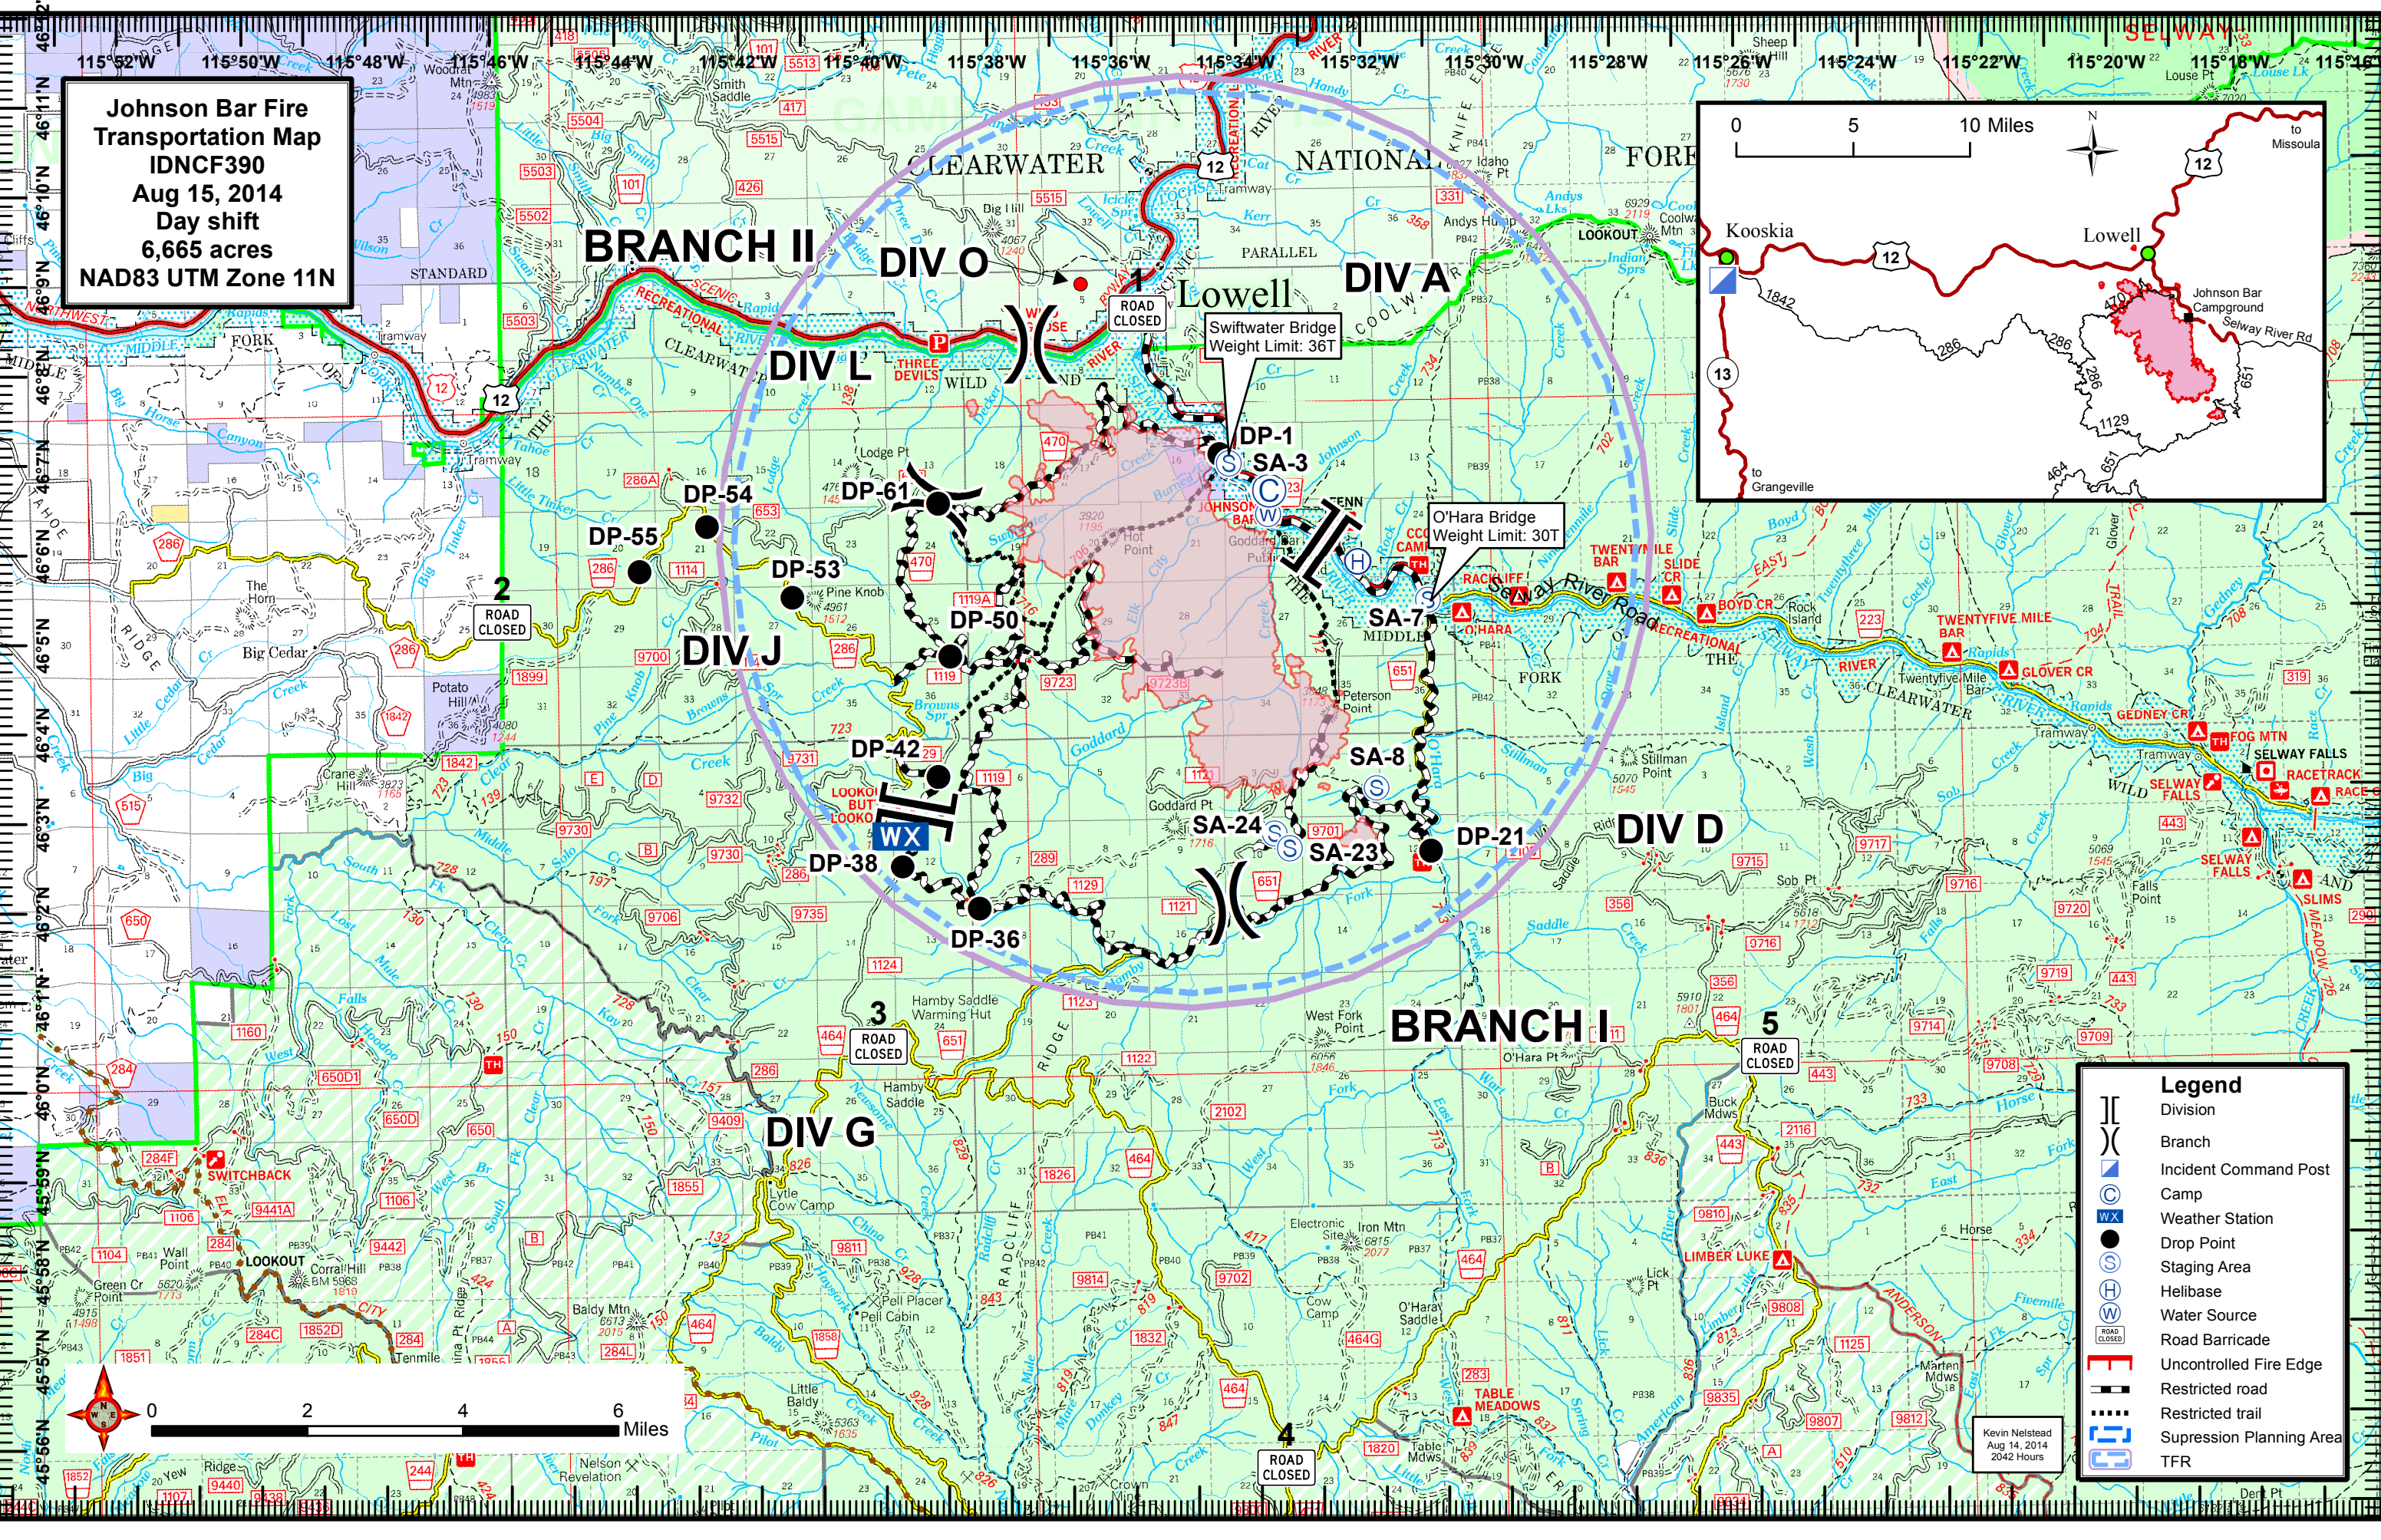

**Johnson Bar Fire**  
Transportation Map  
IDNCF390  
Aug 15, 2014  
Day shift  
6,665 acres  
NAD83 UTM Zone 11N

**Legend**

- Division
- Branch
- Incident Command Post
- Camp
- Weather Station
- Drop Point
- Staging Area
- Helibase
- Water Source
- Road Barricade
- Uncontrolled Fire Edge
- Restricted road
- Restricted trail
- Suppression Planning Area
- TFR

Kevin Nelstead  
Aug 14, 2014  
2042 Hours