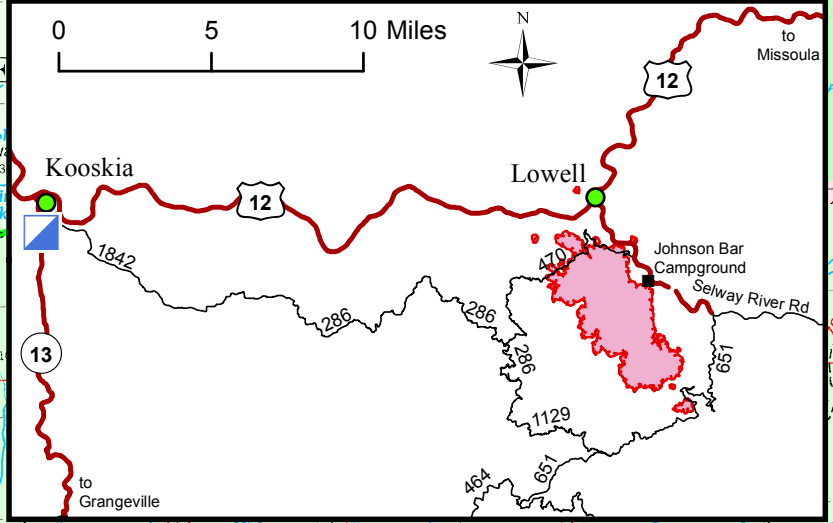

**Johnson Bar Fire**  
Transportation Map  
IDNCF390  
Aug 15, 2014  
Day shift  
6,665 acres  
NAD83 UTM Zone 11N

**Legend**

- Division
- Branch
- Incident Command Post
- Camp
- Weather Station
- Drop Point
- Staging Area
- Helibase
- Water Source
- Road Barricade
- Uncontrolled Fire Edge
- Restricted road
- Restricted trail
- Suppression Planning Area
- TFR

Kevin Nelstead  
Aug 14, 2014  
2042 Hours