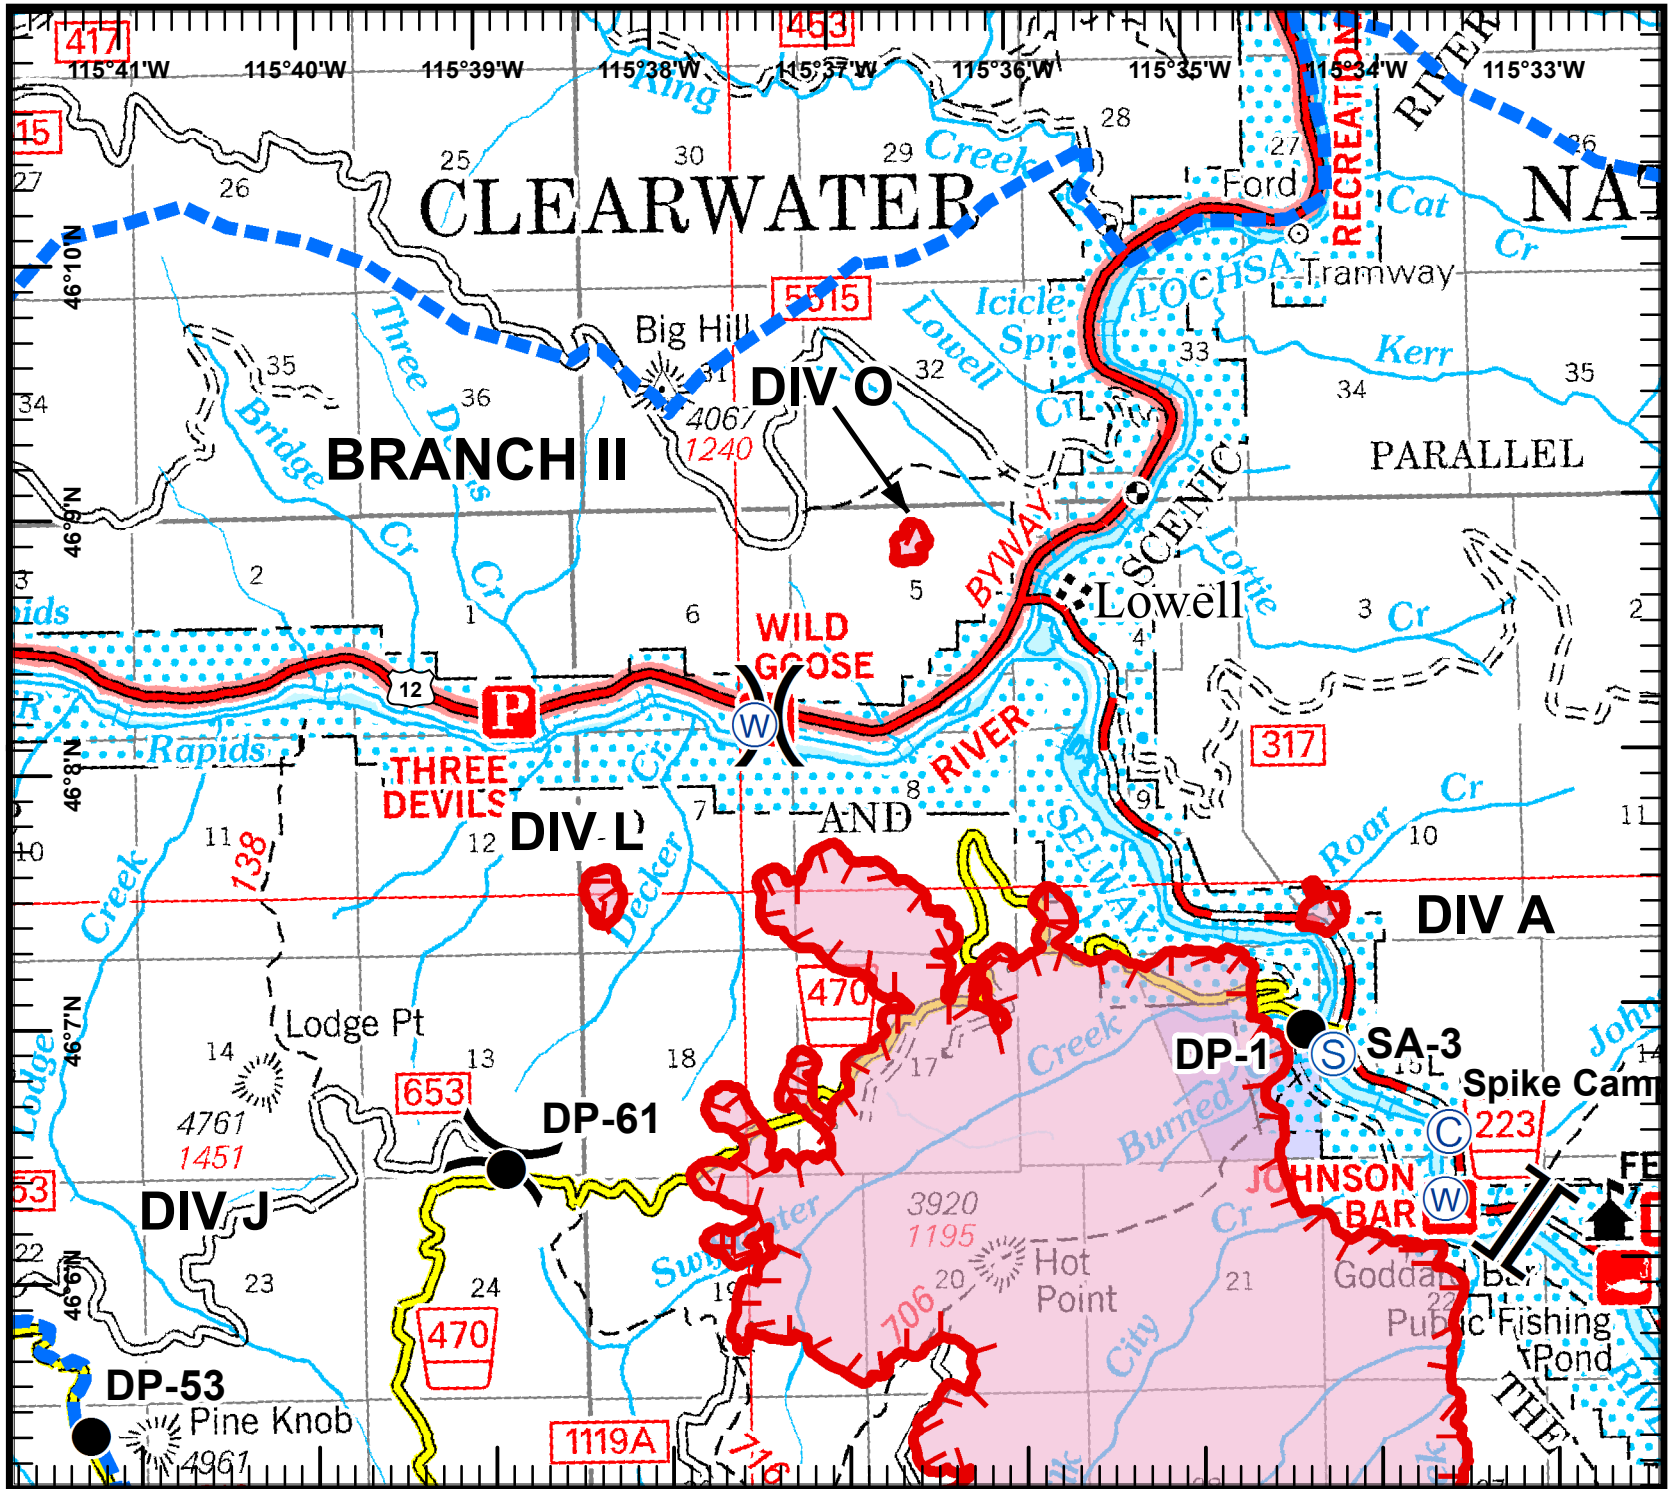

**Johnson Bar Fire**  
 IDNCF390  
 Aug 16, 2014  
 Day shift  
 6665 acres  
 NAD83 UTM Zone 11N

Page 1 of 4  
 Divs A, L & O

**Legend**

- ( ) Division
- || Branch
- ⊙ Spike Camp
- Drop Point
- ⊙ Staging Area
- Helispot
- ⊙ Water Source
- WX Weather Station
- Uncontrolled Fire Edge
- Suppression Planning Area

0 4,000 Feet

Kevin Nelstead  
 August 15, 2014  
 1935 Hours

Johnson Bar Fire  
 IDNCF390  
 Aug 16, 2014  
 Day shift  
 6665 acres  
 NAD83 UTM Zone 11N

Page 2 of 4  
 Division D

**Legend**

- Division
- Branch
- Spike Camp
- Drop Point
- Staging Area
- Helispot
- Water Source
- Weather Station
- Uncontrolled Fire Edge
- Suppression Planning Area

0 4,000 Feet

Kevin Nelstead  
 August 15, 2014  
 1935 Hours

Johnson Bar Fire  
 IDNCF390  
 Aug 16, 2014  
 Day shift  
 6665 acres  
 NAD83 UTM Zone 11N

Page 3 of 4  
 Division G

**Legend**

- ( ) Division
- || Branch
- ⊙ Spike Camp
- Drop Point
- ⊙ Staging Area
- Helispot
- ⊙ Water Source
- WX Weather Station
- Uncontrolled Fire Edge
- Suppression Planning Area

0 4,000 Feet

Kevin Nelstead  
 August 15, 2014  
 1935 Hours

**Johnson Bar Fire**  
**IDNCF390**  
**Aug 16, 2014**  
**Day shift**  
**6665 acres**  
**NAD83 UTM Zone 11N**

Page 4 of 4  
 Division J

**Legend**