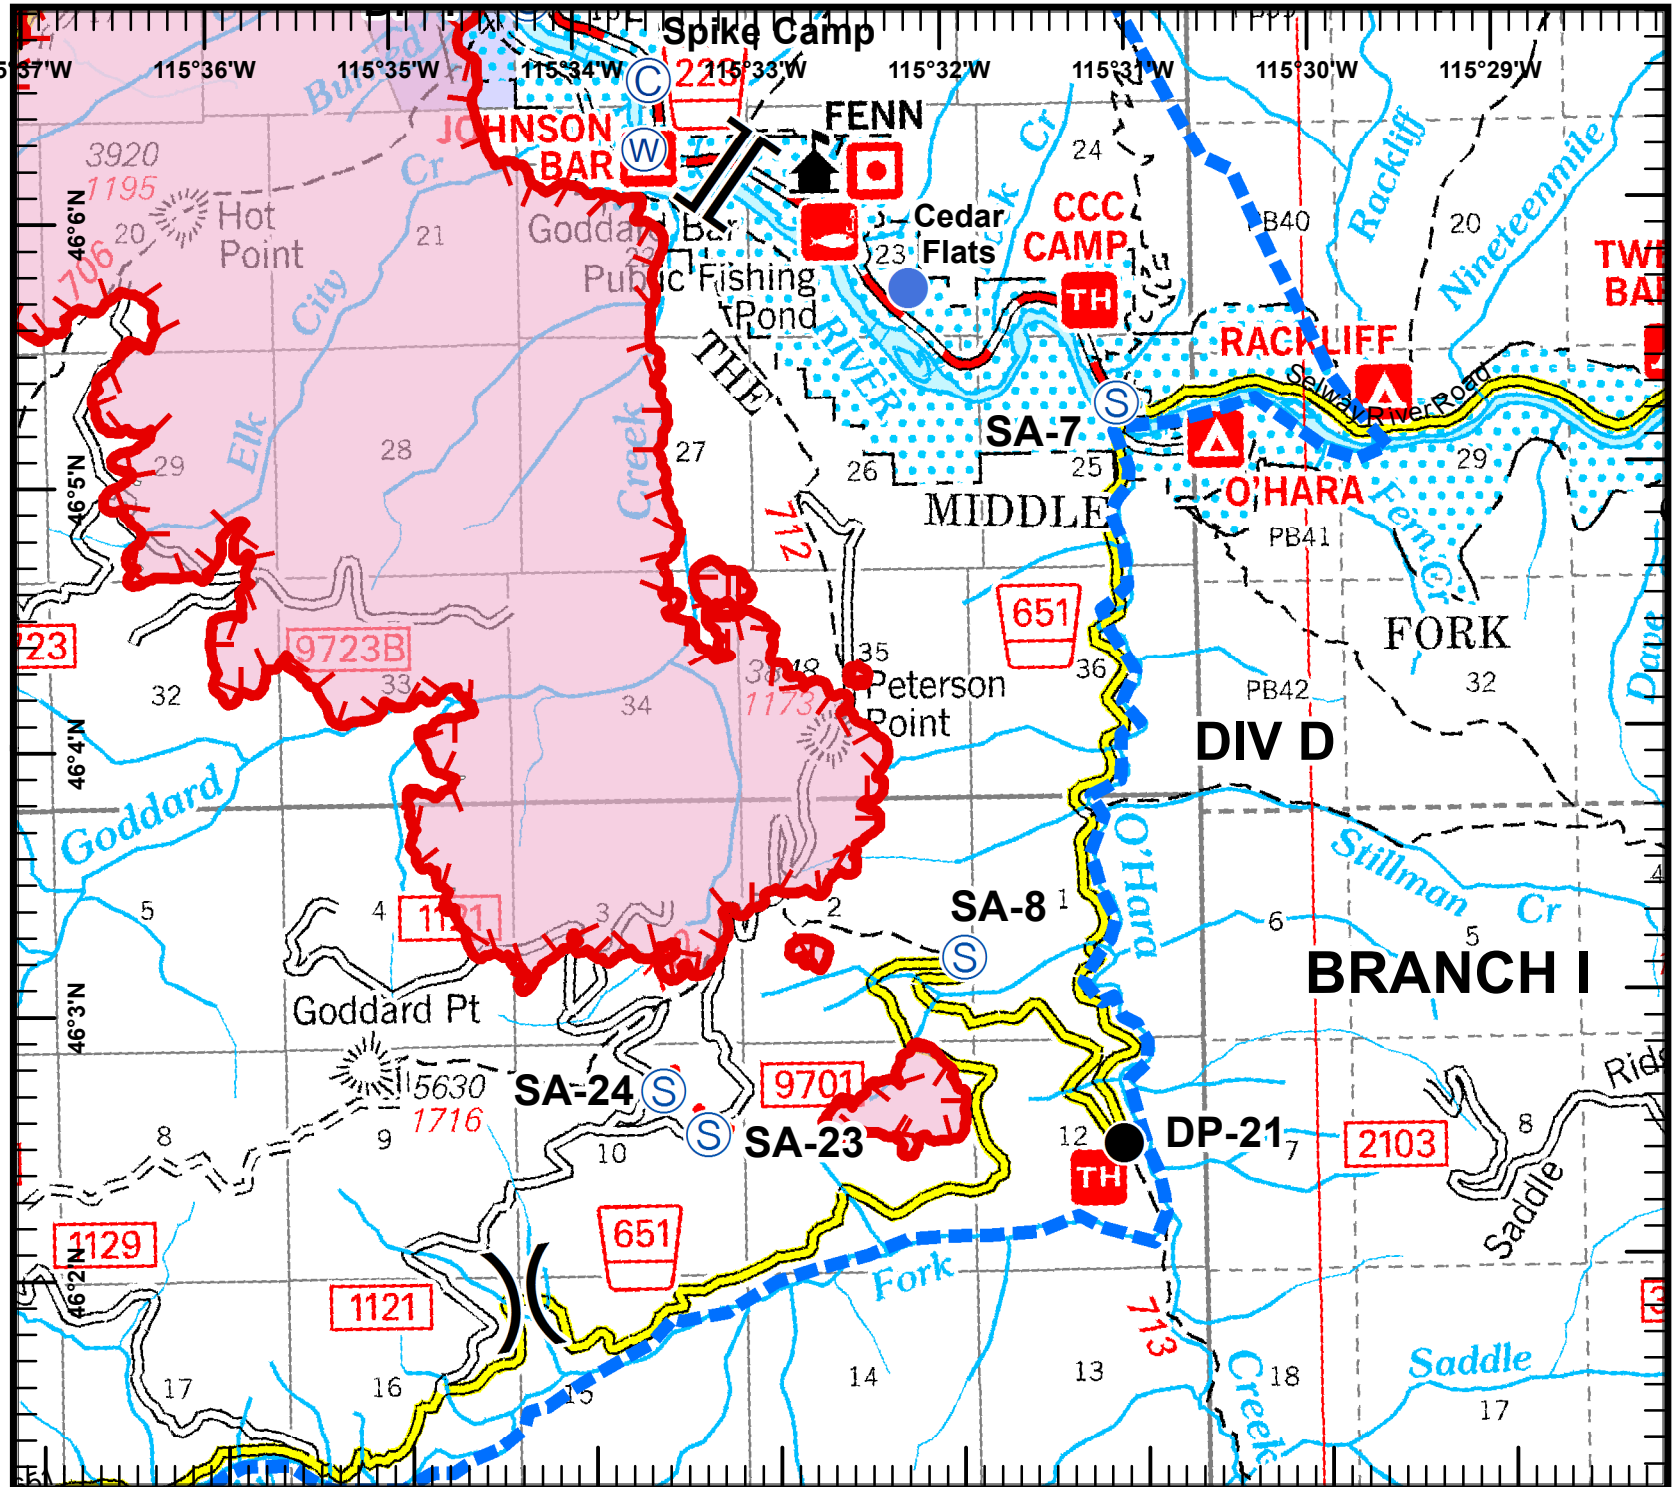

**Johnson Bar Fire**  
 IDNCF390  
 Aug 16, 2014  
 Day shift  
 6665 acres  
 NAD83 UTM Zone 11N

Page 1 of 4  
 Divs A, L & O

**Legend**

- ( ) Division
- || Branch
- ⊙ Spike Camp
- Drop Point
- ⊙ Staging Area
- Helispot
- ⊙ Water Source
- WX Weather Station
- Uncontrolled Fire Edge
- Suppression Planning Area

0 4,000 Feet

Kevin Nelstead  
 August 15, 2014  
 1935 Hours

Johnson Bar Fire  
 IDNCF390  
 Aug 16, 2014  
 Day shift  
 6665 acres  
 NAD83 UTM Zone 11N

Page 2 of 4  
 Division D

**Legend**

- Division
- Branch
- Spike Camp
- Drop Point
- Staging Area
- Helispot
- Water Source
- Weather Station
- Uncontrolled Fire Edge
- Suppression Planning Area

0 4,000 Feet

Kevin Nelstead  
 August 15, 2014  
 1935 Hours

Johnson Bar Fire  
 IDNCF390  
 Aug 16, 2014  
 Day shift  
 6665 acres  
 NAD83 UTM Zone 11N

Page 3 of 4  
 Division G

**Legend**

- ( ) Division
- || Branch
- ⊙ Spike Camp
- Drop Point
- ⊙ Staging Area
- Helispot
- ⊙ Water Source
- WX Weather Station
- Uncontrolled Fire Edge
- Suppression Planning Area

0 4,000 Feet

Kevin Nelstead  
 August 15, 2014  
 1935 Hours

**Johnson Bar Fire**  
**IDNCF390**  
**Aug 16, 2014**  
**Day shift**  
**6665 acres**  
**NAD83 UTM Zone 11N**

Page 4 of 4  
 Division J

**Legend**