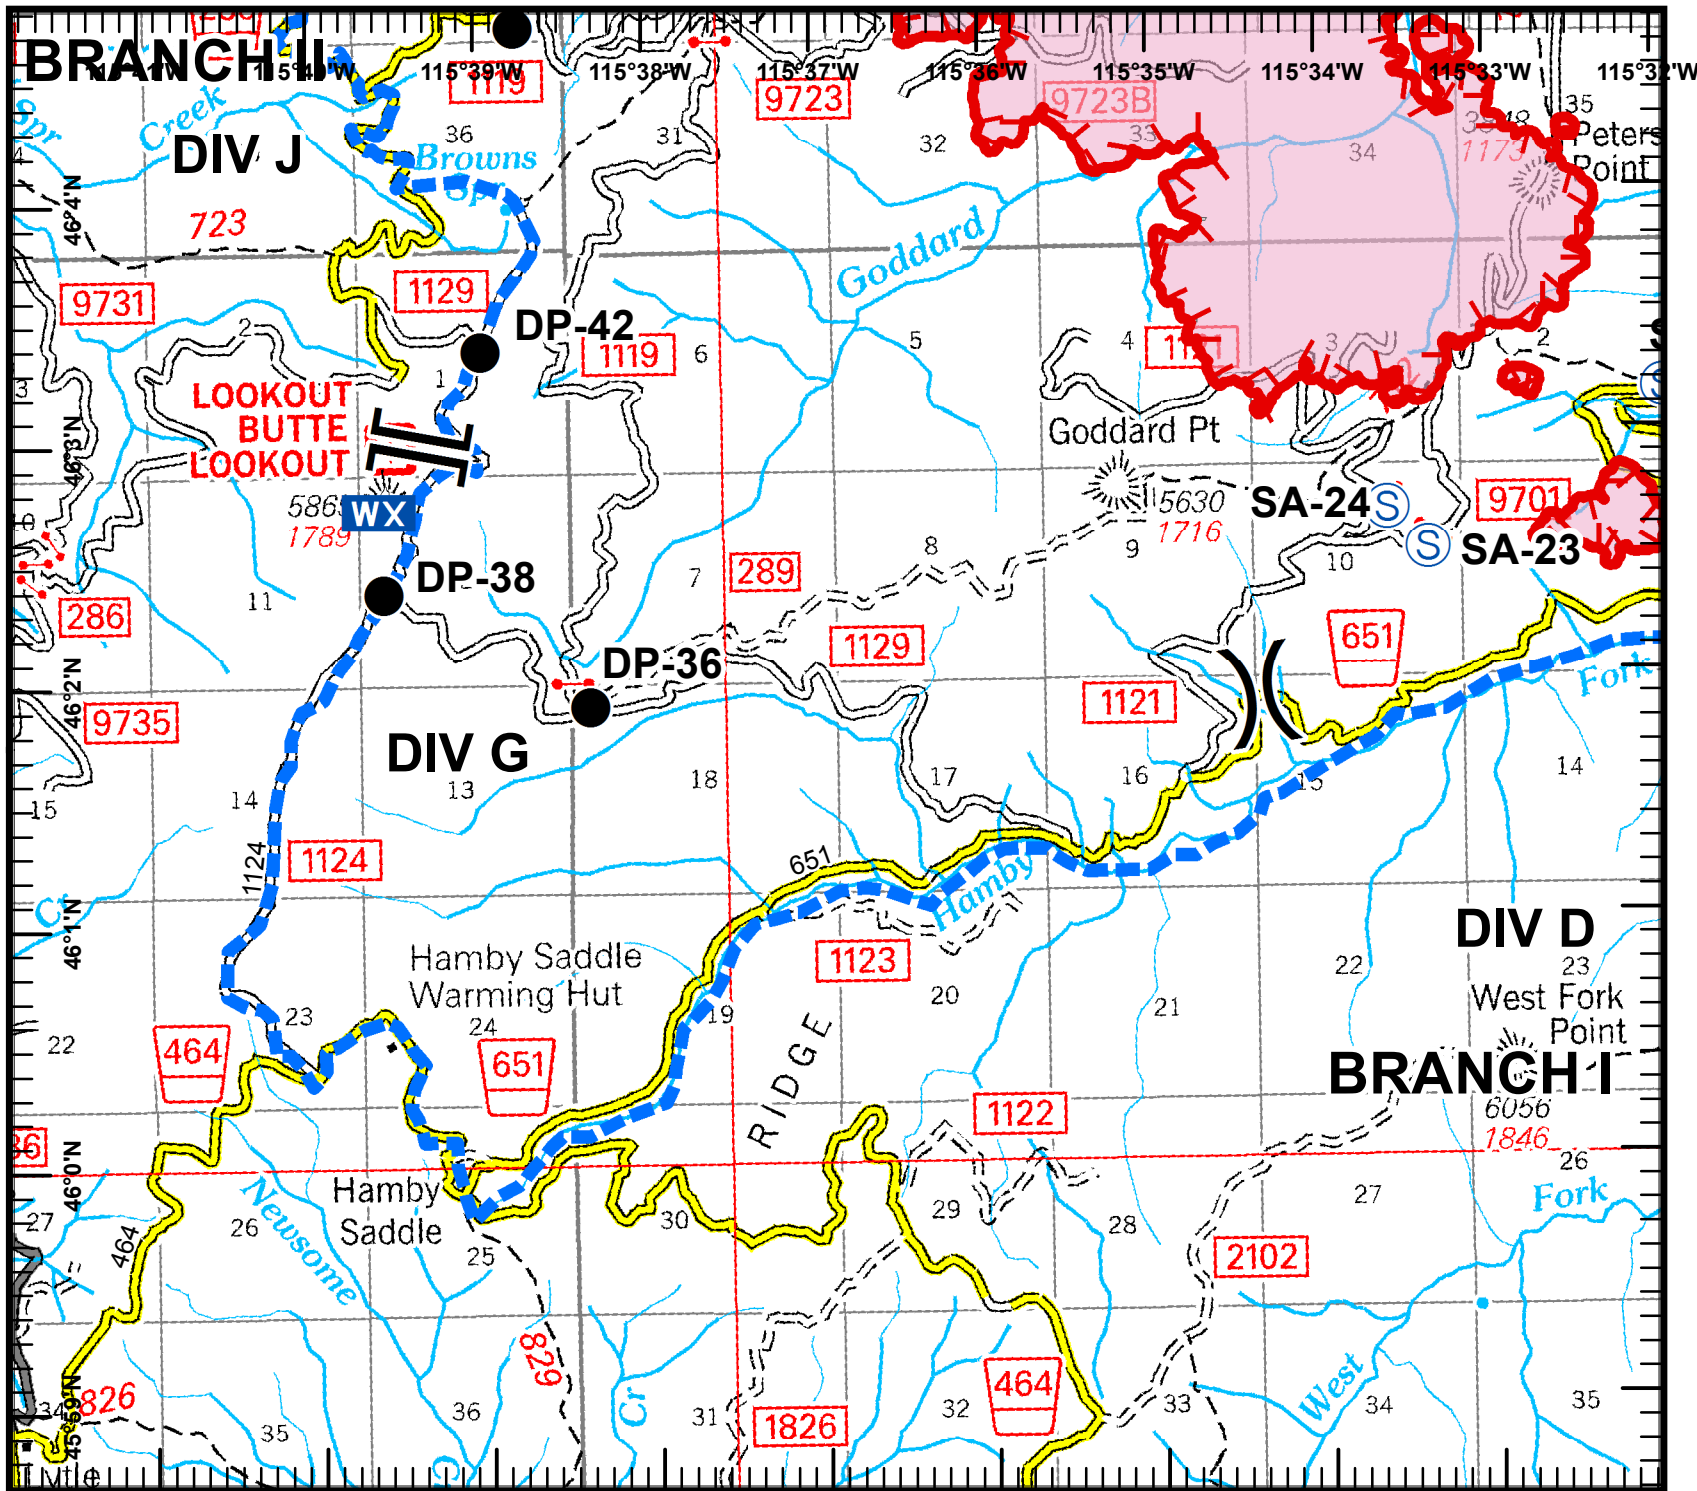

0 4,000 Feet

Kevin Nelstead  
 August 15, 2014  
 1935 Hours

Johnson Bar Fire  
 IDNCF390  
 Aug 16, 2014  
 Day shift  
 6665 acres  
 NAD83 UTM Zone 11N

Page 2 of 4  
 Division D

**Legend**

- Division
- Branch
- Spike Camp
- Drop Point
- Staging Area
- Helispot
- Water Source
- Weather Station
- Uncontrolled Fire Edge
- Suppression Planning Area

0 4,000 Feet

Kevin Nelstead  
 August 15, 2014  
 1935 Hours

Johnson Bar Fire  
 IDNCF390  
 Aug 16, 2014  
 Day shift  
 6665 acres  
 NAD83 UTM Zone 11N

Page 3 of 4  
 Division G

**Legend**

- ( ) Division
- || Branch
- ⊙ Spike Camp
- Drop Point
- ⊙ Staging Area
- Helispot
- ⊙ Water Source
- WX Weather Station
- Uncontrolled Fire Edge
- Suppression Planning Area

0 4,000 Feet

Kevin Nelstead  
 August 15, 2014  
 1935 Hours

**Johnson Bar Fire**  
**IDNCF390**  
**Aug 16, 2014**  
**Day shift**  
**6665 acres**  
**NAD83 UTM Zone 11N**

Page 4 of 4  
 Division J

**Legend**

- Division
- Branch
- Spike Camp
- Drop Point
- Staging Area
- Helispot
- Water Source
- Weather Station
- Uncontrolled Fire Edge
- Suppression Planning Area

0 4,000 Feet

Kevin Nelstead  
 August 15, 2014  
 1935 Hours