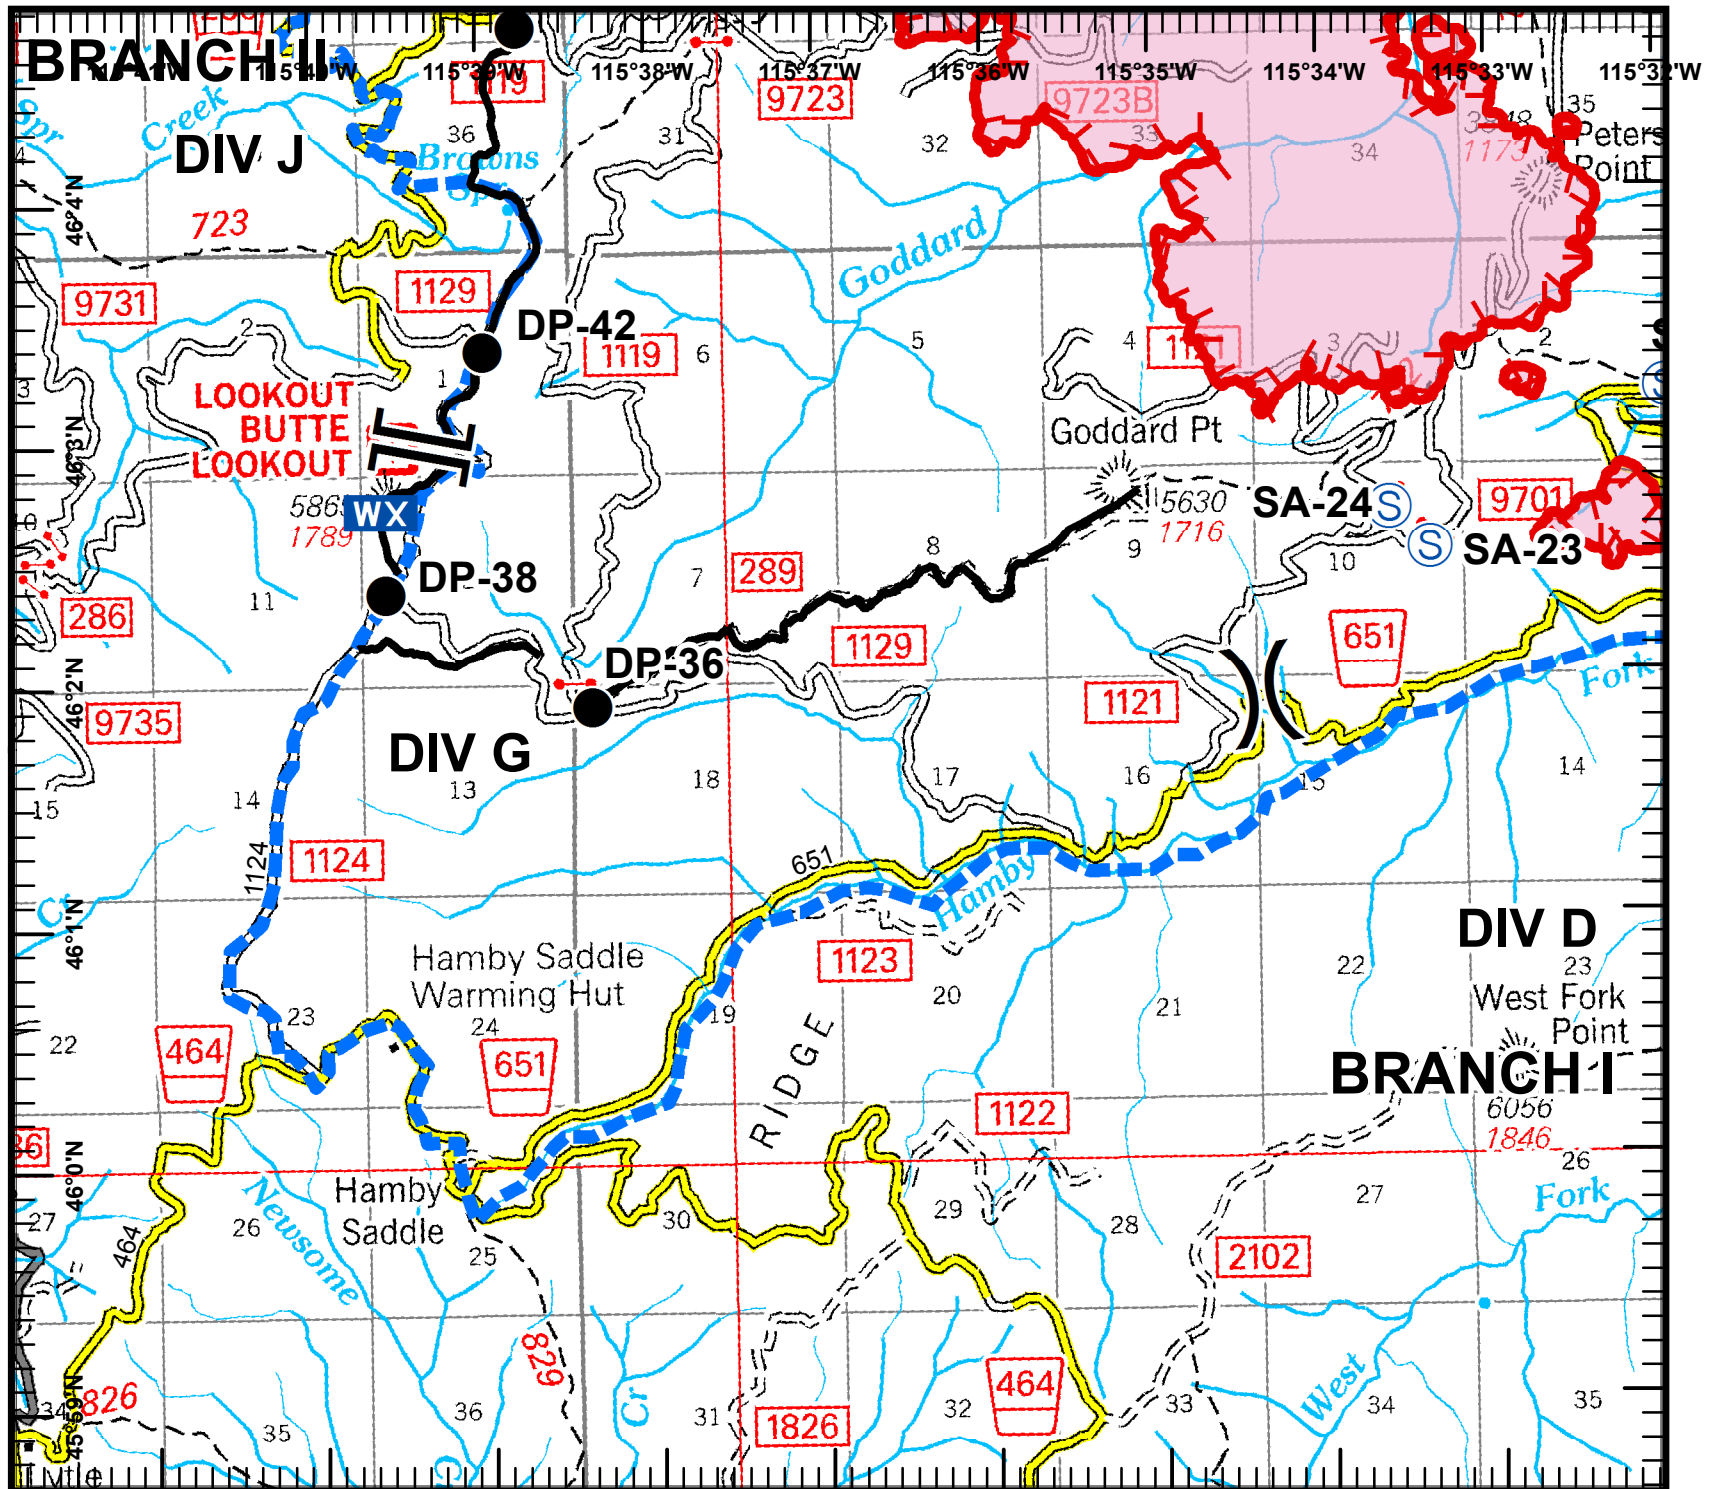

Johnson Bar Fire
 IDNCF390
 Aug 17, 2014
 Day shift
 6666 acres
 NAD83 UTM Zone 11N

Page 1 of 4
 Divs A, L & O

Legend

- () Division
- || Branch
- ⊙ Spike Camp
- Drop Point
- ⊙ Staging Area
- Helispot
- ⊙ Water Source
- WX Weather Station
- Uncontrolled Fire Edge
- Completed Line
- Suppression Planning Area

0 4,000 Feet

Kevin Nelstead
 August 16, 2014
 1945 Hours

Johnson Bar Fire
 IDNCF390
 Aug 17, 2014
 Day shift
 6666 acres
 NAD83 UTM Zone 11N

Page 2 of 4
 Division D

Legend

- Division
- Branch
- Spike Camp
- Drop Point
- Staging Area
- Helispot
- Water Source
- Weather Station
- Uncontrolled Fire Edge
- Completed Line
- Suppression Planning Area

0 4,000 Feet

Kevin Nelstead
 August 16, 2014
 1945 Hours

Johnson Bar Fire
 IDNCF390
 Aug 17, 2014
 Day shift
 6666 acres
 NAD83 UTM Zone 11N

Page 3 of 4
 Division G

Legend

- () Division
- || Branch
- ⊙ Spike Camp
- Drop Point
- ⊙ Staging Area
- Helispot
- ⊙ Water Source
- WX Weather Station
- Uncontrolled Fire Edge
- Completed Line
- Suppression Planning Area

0 4,000 Feet

Kevin Nelstead
 August 16, 2014
 1945 Hours

Johnson Bar Fire
 IDNCF390
 Aug 17, 2014
 Day shift
 6666 acres
 NAD83 UTM Zone 11N

Page 4 of 4
 Division J

Legend

- () Division
- || Branch
- ⊙ Spike Camp
- Drop Point
- ⊙ Staging Area
- Helispot
- ⊙ Water Source
- WX Weather Station
- Uncontrolled Fire Edge
- Completed Line
- Suppression Planning Area