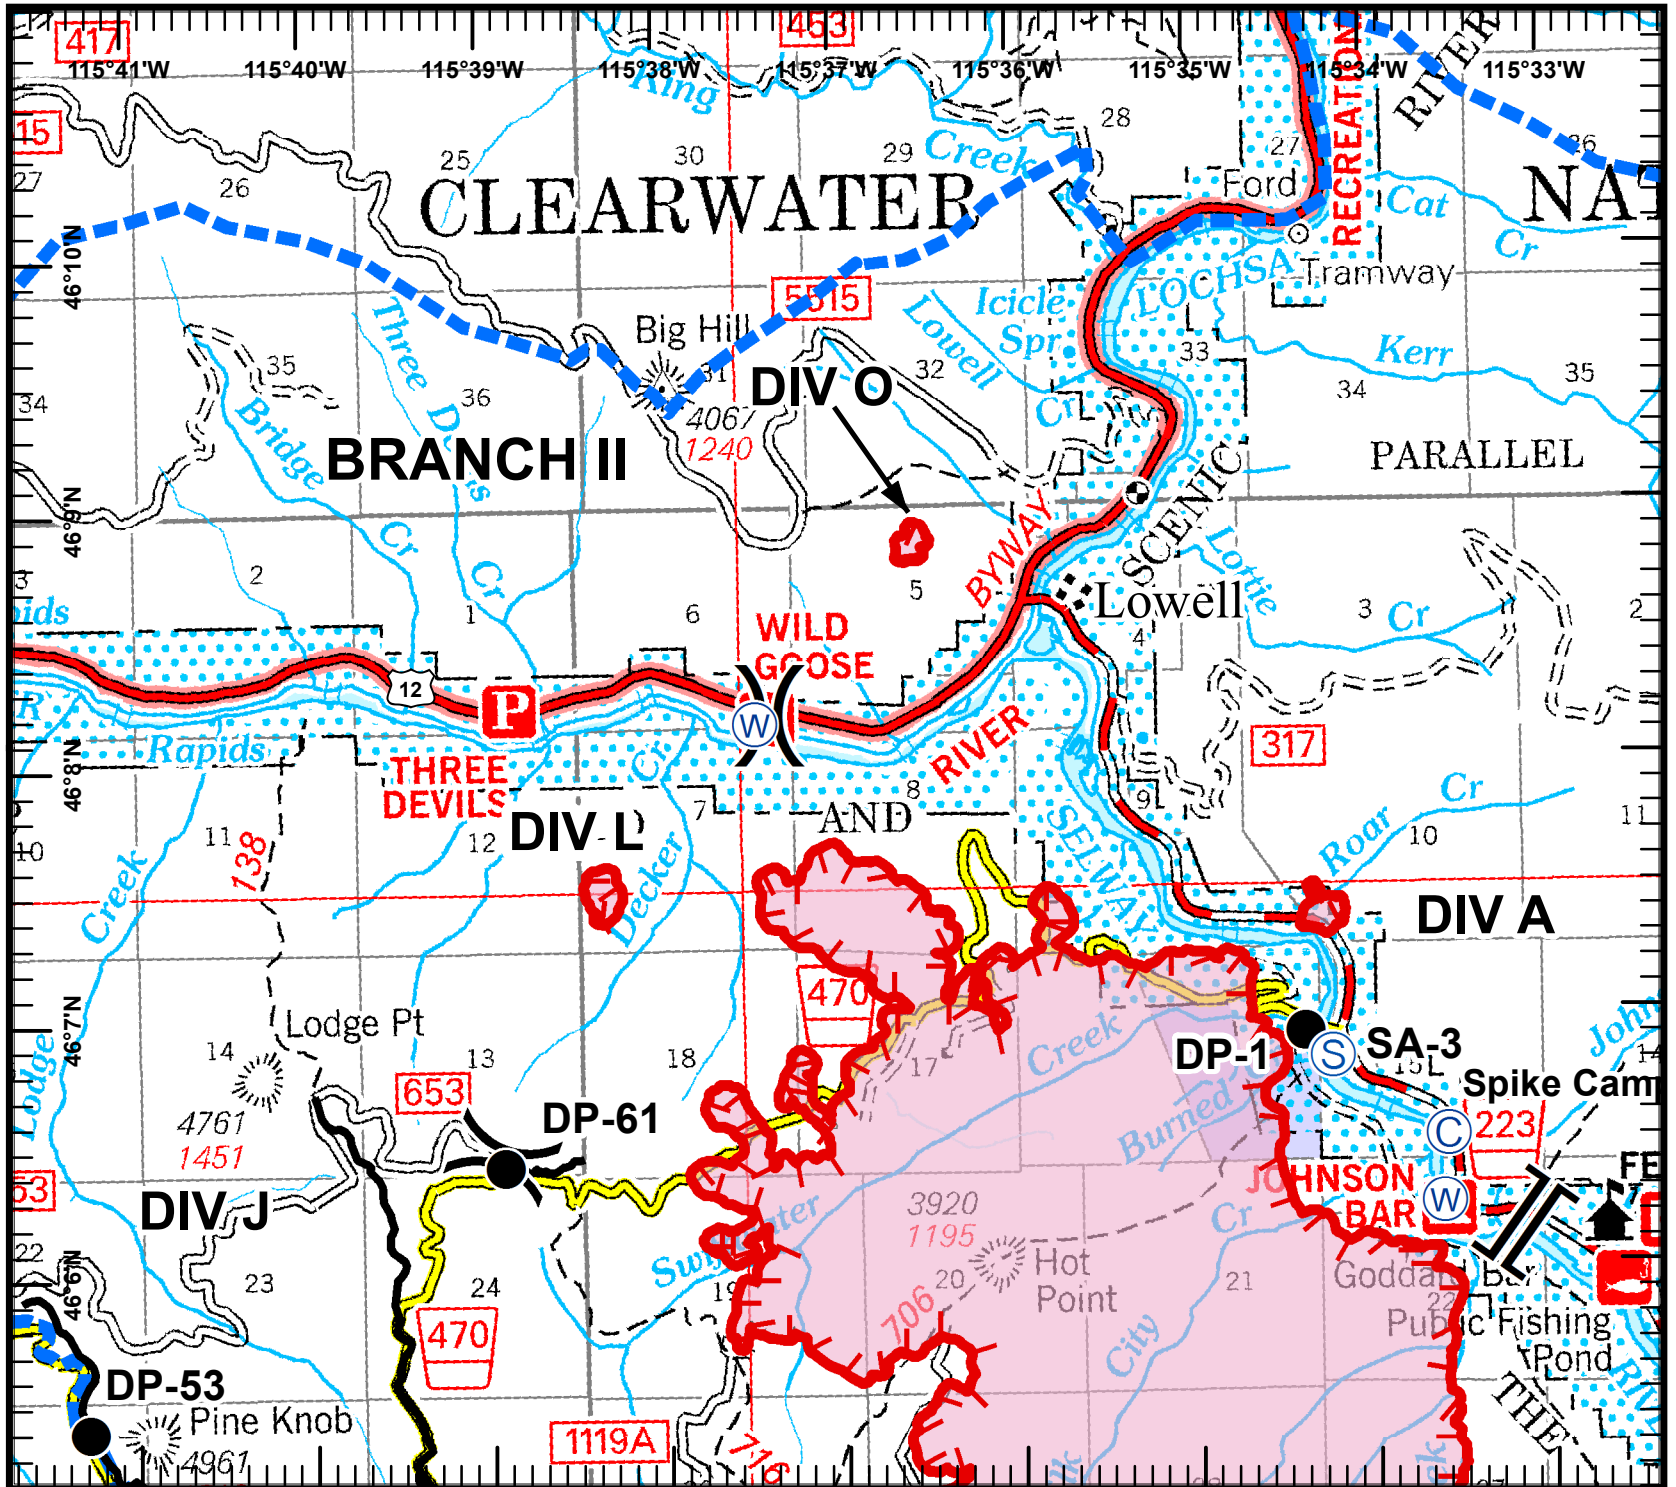

Johnson Bar Fire
 IDNCF390
 Aug 17, 2014
 Day shift
 6666 acres
 NAD83 UTM Zone 11N

Page 1 of 4
 Divs A, L & O

Legend

- () Division
- || Branch
- ⊙ Spike Camp
- Drop Point
- ⊙ Staging Area
- Helispot
- ⊙ Water Source
- WX Weather Station
- Uncontrolled Fire Edge
- Completed Line
- Suppression Planning Area

0 4,000 Feet

Kevin Nelstead
 August 16, 2014
 1945 Hours

Johnson Bar Fire
 IDNCF390
 Aug 17, 2014
 Day shift
 6666 acres
 NAD83 UTM Zone 11N

Page 2 of 4
 Division D

Legend

- Division
- Branch
- Spike Camp
- Drop Point
- Staging Area
- Helispot
- Water Source
- Weather Station
- Uncontrolled Fire Edge
- Completed Line
- Suppression Planning Area

0 4,000 Feet

Kevin Nelstead
 August 16, 2014
 1945 Hours

Johnson Bar Fire
 IDNCF390
 Aug 17, 2014
 Day shift
 6666 acres
 NAD83 UTM Zone 11N

Page 3 of 4
 Division G

Legend

- () Division
- || Branch
- ⊙ Spike Camp
- Drop Point
- ⊙ Staging Area
- Helispot
- ⊙ Water Source
- WX Weather Station
- Uncontrolled Fire Edge
- Completed Line
- Suppression Planning Area

0 4,000 Feet

Kevin Nelstead
 August 16, 2014
 1945 Hours

Johnson Bar Fire
 IDNCF390
 Aug 17, 2014
 Day shift
 6666 acres
 NAD83 UTM Zone 11N

Page 4 of 4
 Division J

Legend

- () Division
- || Branch
- ⊙ Spike Camp
- Drop Point
- ⊙ Staging Area
- Helispot
- ⊙ Water Source
- WX Weather Station
- Uncontrolled Fire Edge
- Completed Line
- Suppression Planning Area