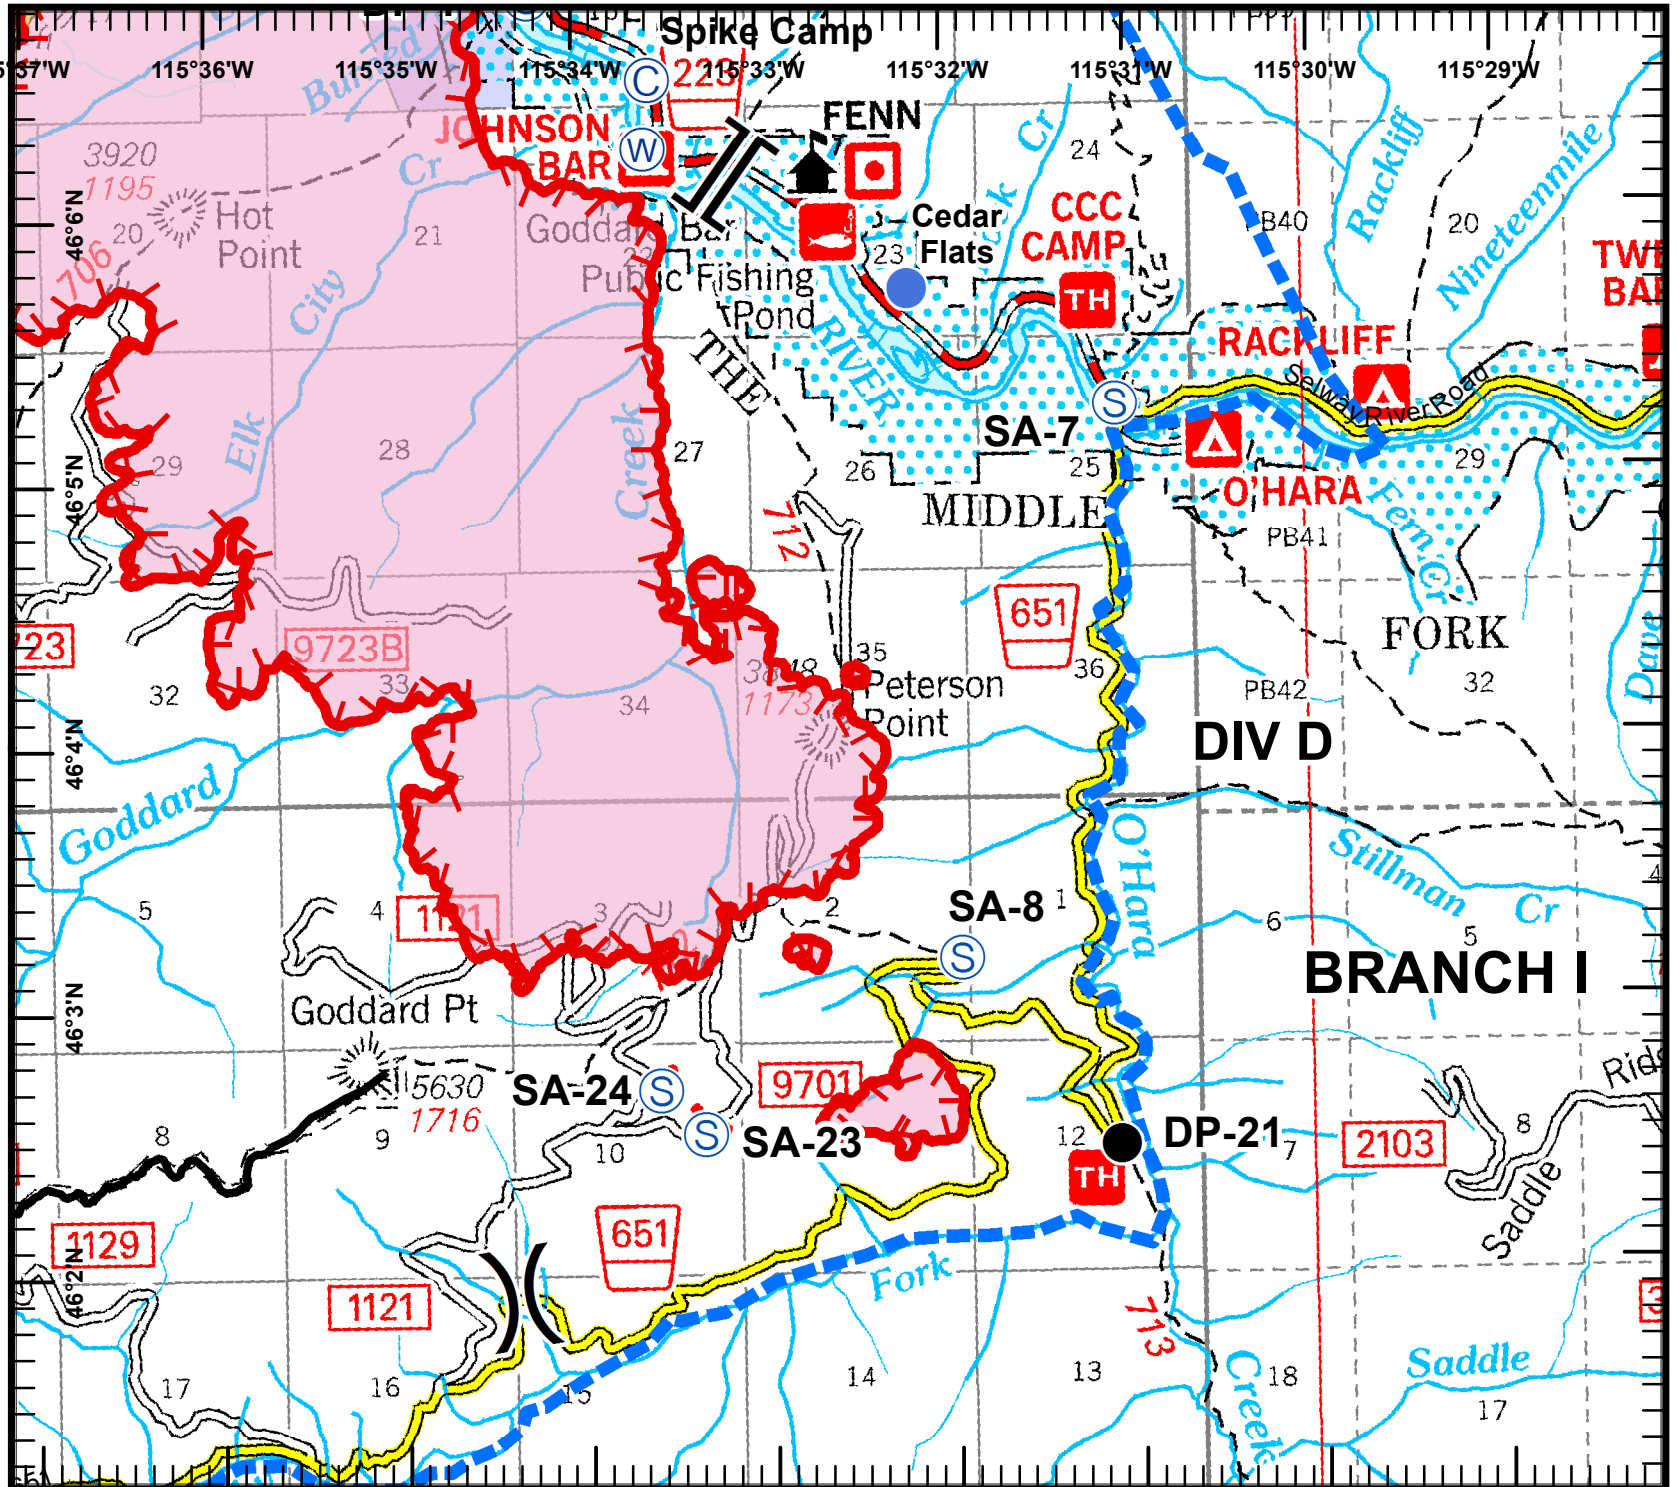

Johnson Bar Fire
 IDNCF390
 Aug 17, 2014
 Day shift
 6666 acres
 NAD83 UTM Zone 11N

Page 1 of 4
 Divs A, L & O

Legend

- () Division
- || Branch
- ⊙ Spike Camp
- Drop Point
- ⊙ Staging Area
- Helispot
- ⊙ Water Source
- WX Weather Station
- Uncontrolled Fire Edge
- Completed Line
- Suppression Planning Area

0 4,000 Feet

Kevin Nelstead
 August 16, 2014
 1945 Hours

Johnson Bar Fire
 IDNCF390
 Aug 17, 2014
 Day shift
 6666 acres
 NAD83 UTM Zone 11N

Page 2 of 4
 Division D

Legend

- Division
- Branch
- Spike Camp
- Drop Point
- Staging Area
- Helispot
- Water Source
- Weather Station
- Uncontrolled Fire Edge
- Completed Line
- Suppression Planning Area

0 4,000 Feet

Kevin Nelstead
 August 16, 2014
 1945 Hours

Johnson Bar Fire
 IDNCF390
 Aug 17, 2014
 Day shift
 6666 acres
 NAD83 UTM Zone 11N

Page 3 of 4
 Division G

Legend

- () Division
- || Branch
- ⊙ Spike Camp
- Drop Point
- ⊙ Staging Area
- Helispot
- ⊙ Water Source
- WX Weather Station
- Uncontrolled Fire Edge
- Completed Line
- Suppression Planning Area

0 4,000 Feet

Kevin Nelstead
 August 16, 2014
 1945 Hours

Johnson Bar Fire
 IDNCF390
 Aug 17, 2014
 Day shift
 6666 acres
 NAD83 UTM Zone 11N

Page 4 of 4
 Division J

Legend

- () Division
- || Branch
- ⊙ Spike Camp
- Drop Point
- ⊙ Staging Area
- Helispot
- ⊙ Water Source
- WX Weather Station
- Uncontrolled Fire Edge
- Completed Line
- Suppression Planning Area