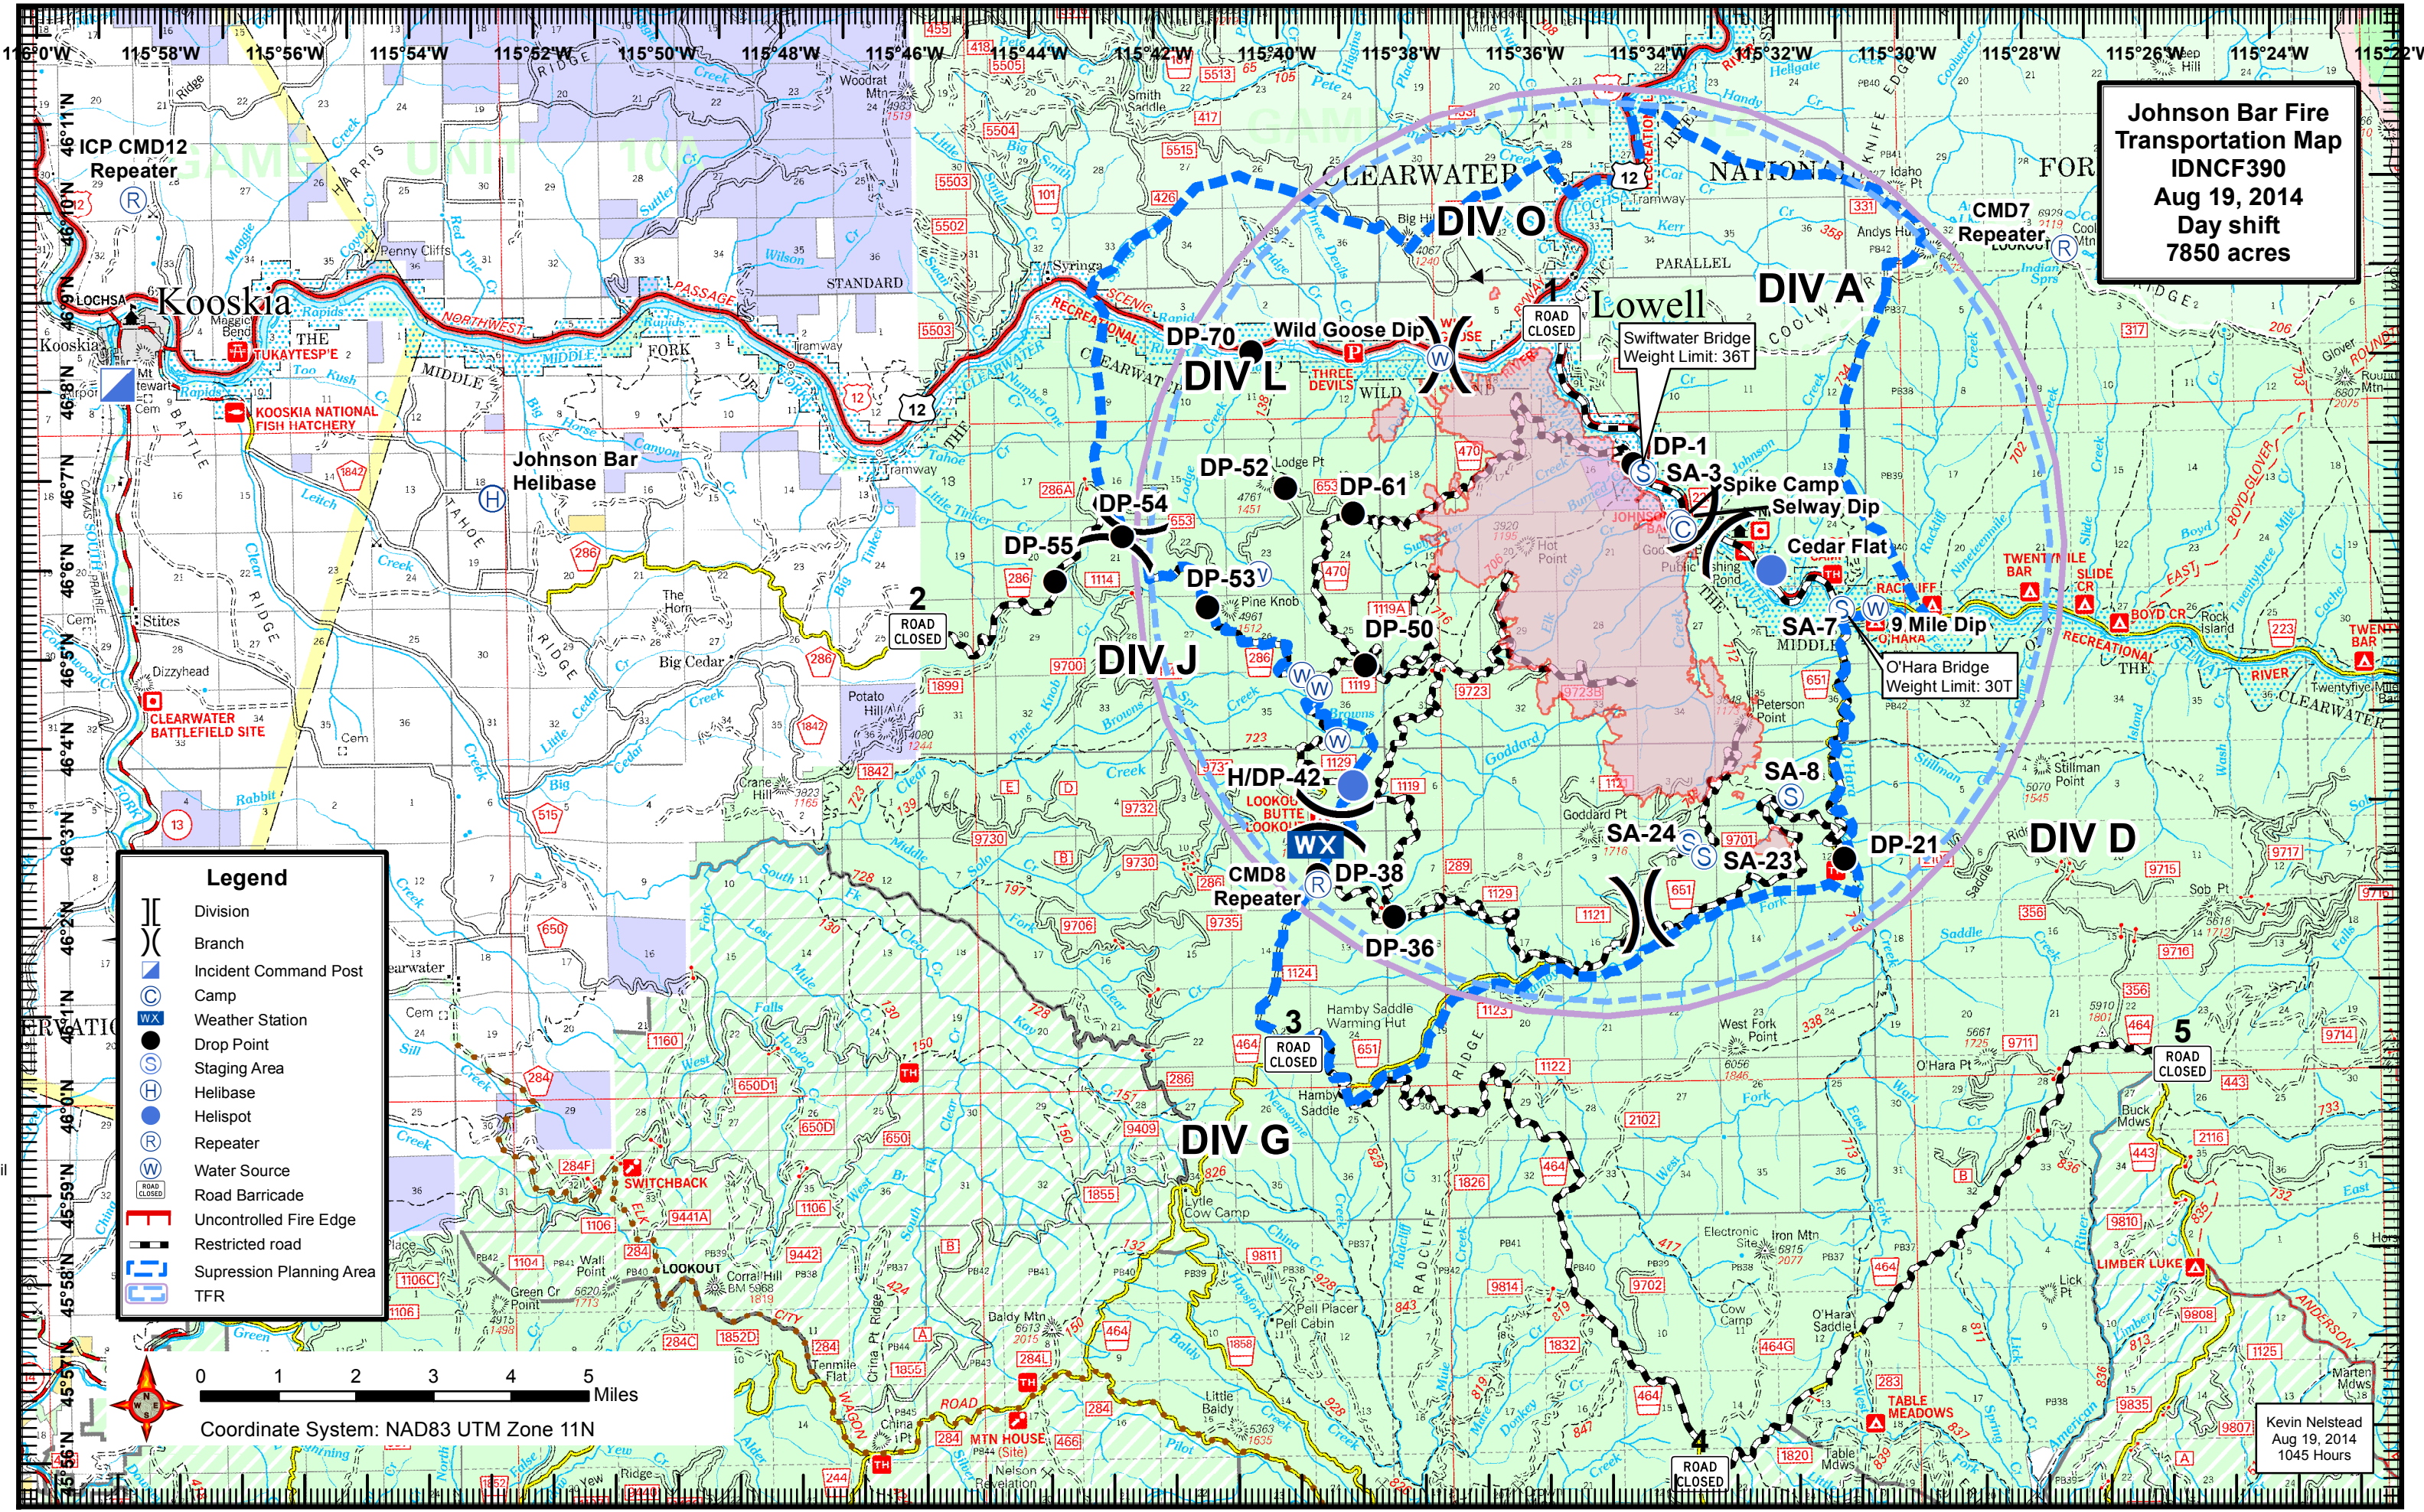

**Johnson Bar Fire
Transportation Map
IDNCF390
Aug 19, 2014
Day shift
7850 acres**

Legend

- Division
- Branch
- Incident Command Post
- Camp
- Weather Station
- Drop Point
- Staging Area
- Helibase
- Helispot
- Repeater
- Water Source
- Road Barricade
- Uncontrolled Fire Edge
- Restricted road
- Suppression Planning Area
- TFR

0 1 2 3 4 5 Miles

Coordinate System: NAD83 UTM Zone 11N

Kevin Nelstead
Aug 19, 2014
1045 Hours