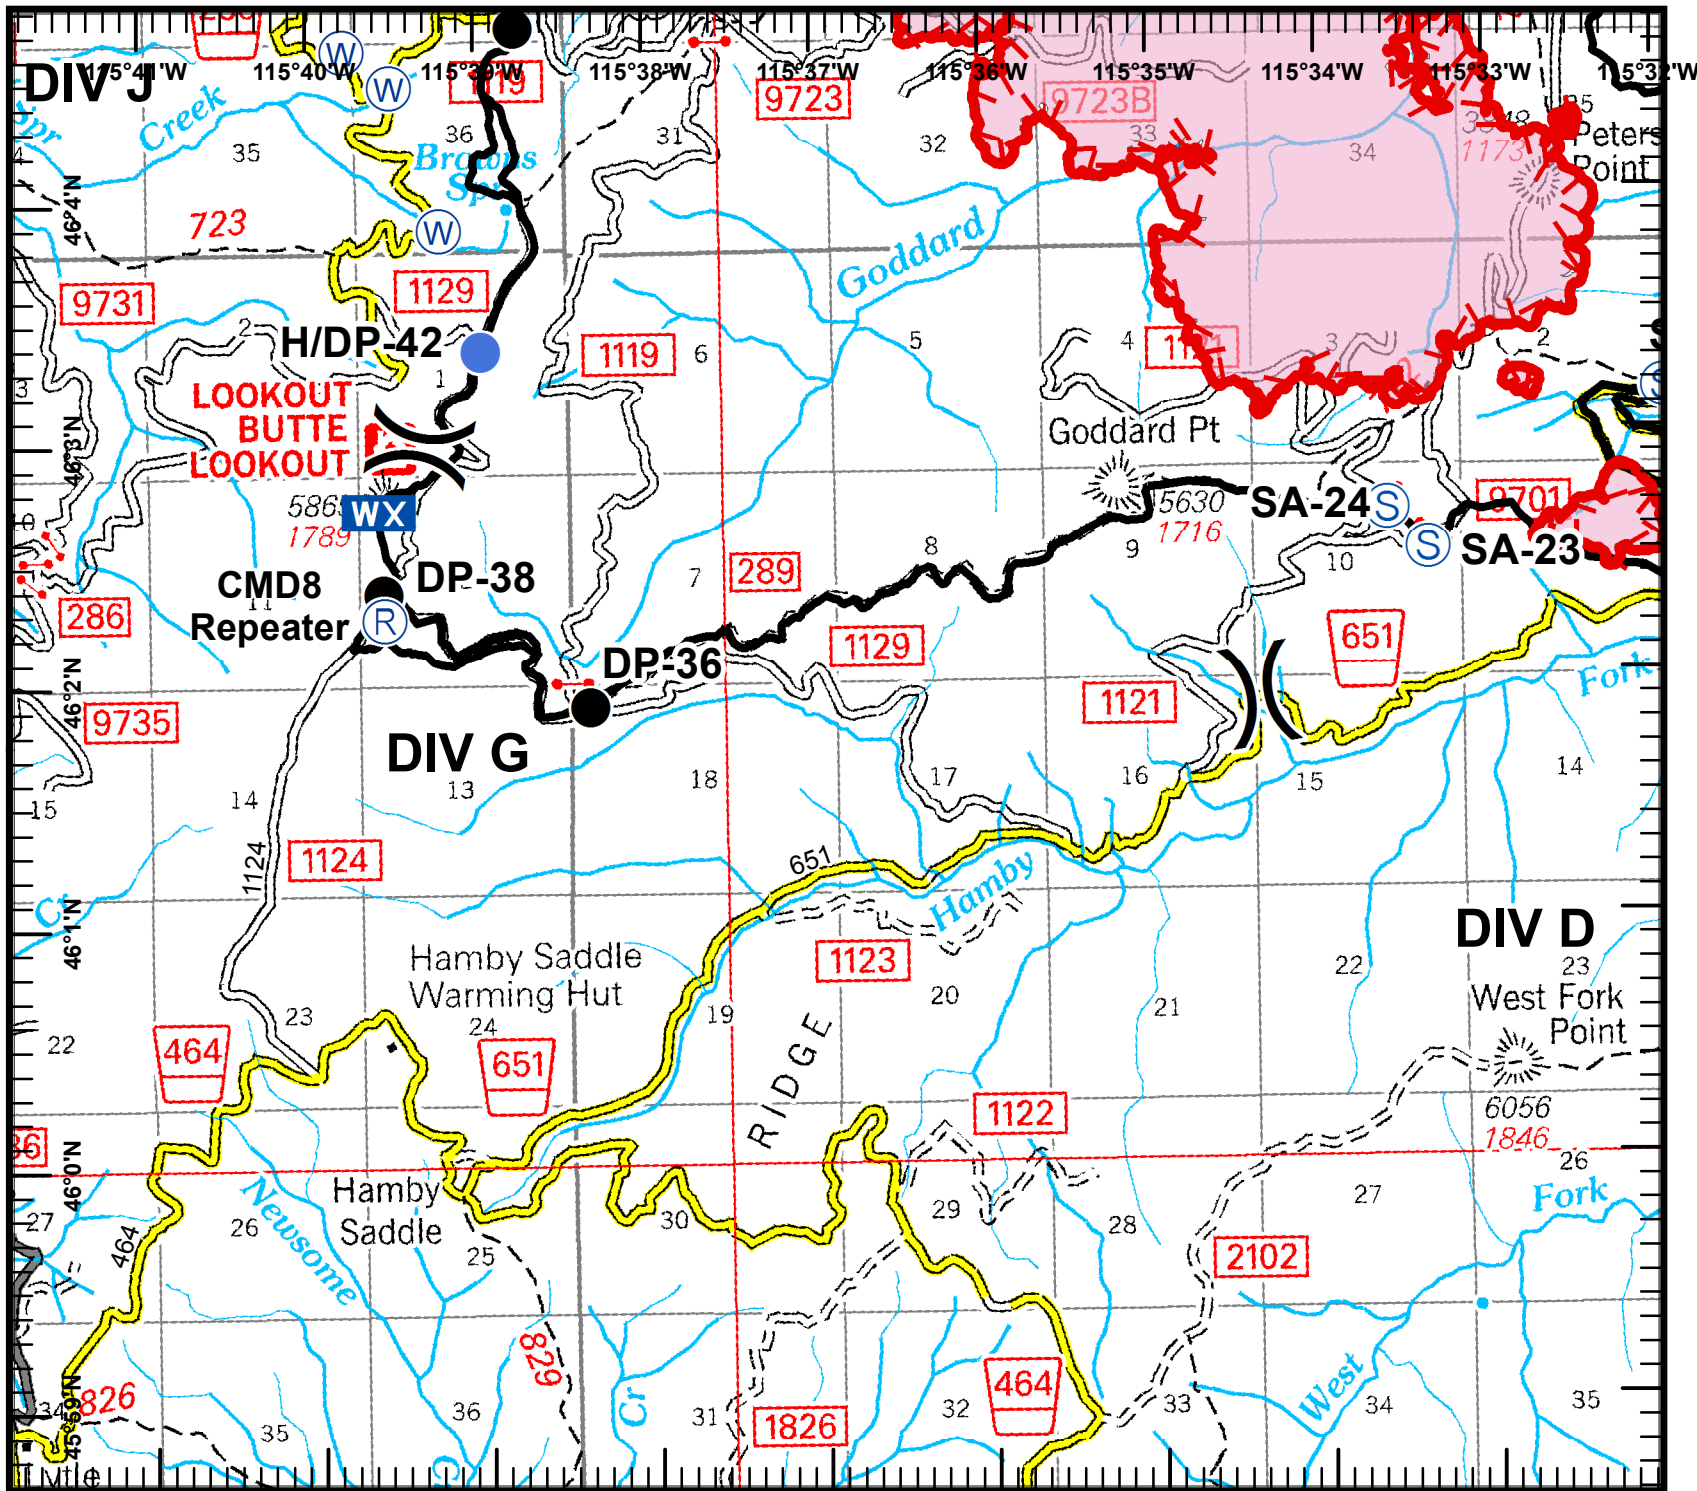

Johnson Bar Fire
 IDNCF390
 Aug 20, 2014
 Day shift
 7850 acres
 NAD83 UTM Zone 11N

Page 1 of 4
 Divs A, L & O

Legend

- () Division
- ⊙ Spike Camp
- Drop Point
- ⊙ Staging Area
- Helispot
- ⊙ Repeater
- ⊙ Water Source
- WX Weather Station
- Uncontrolled Fire Edge
- Completed Line

0 4,000 Feet

Kevin Nelstead
 August 19, 2014
 1925 Hours

Johnson Bar Fire
 IDNCF390
 Aug 20, 2014
 Day shift
 7850 acres
 NAD83 UTM Zone 11N

Page 2 of 4
 Division D

Legend

- Division
- Spike Camp
- Drop Point
- Staging Area
- Helispot
- Repeater
- Water Source
- Weather Station
- Uncontrolled Fire Edge
- Completed Line

0 4,000 Feet

Kevin Nelstead
 August 19, 2014
 1925 Hours

Johnson Bar Fire
 IDNCF390
 Aug 20, 2014
 Day shift
 7850 acres
 NAD83 UTM Zone 11N

Page 3 of 4
 Division G

Legend

- () Division
- ⊙ Spike Camp
- Drop Point
- ⊙ Staging Area
- Helispot
- ⊙ Repeater
- ⊙ Water Source
- WX Weather Station
- Uncontrolled Fire Edge
- Completed Line

0 4,000 Feet

Kevin Nelstead
 August 19, 2014
 1925 Hours

Johnson Bar Fire
 IDNCF390
 Aug 20, 2014
 Day shift
 7850 acres
 NAD83 UTM Zone 11N

Page 4 of 4
 Division J

Legend

- () Division
- ⊙ Spike Camp
- Drop Point
- ⊙ Staging Area
- Helispot
- ⊙ Repeater
- ⊙ Water Source
- WX Weather Station
- Uncontrolled Fire Edge
- Completed Line