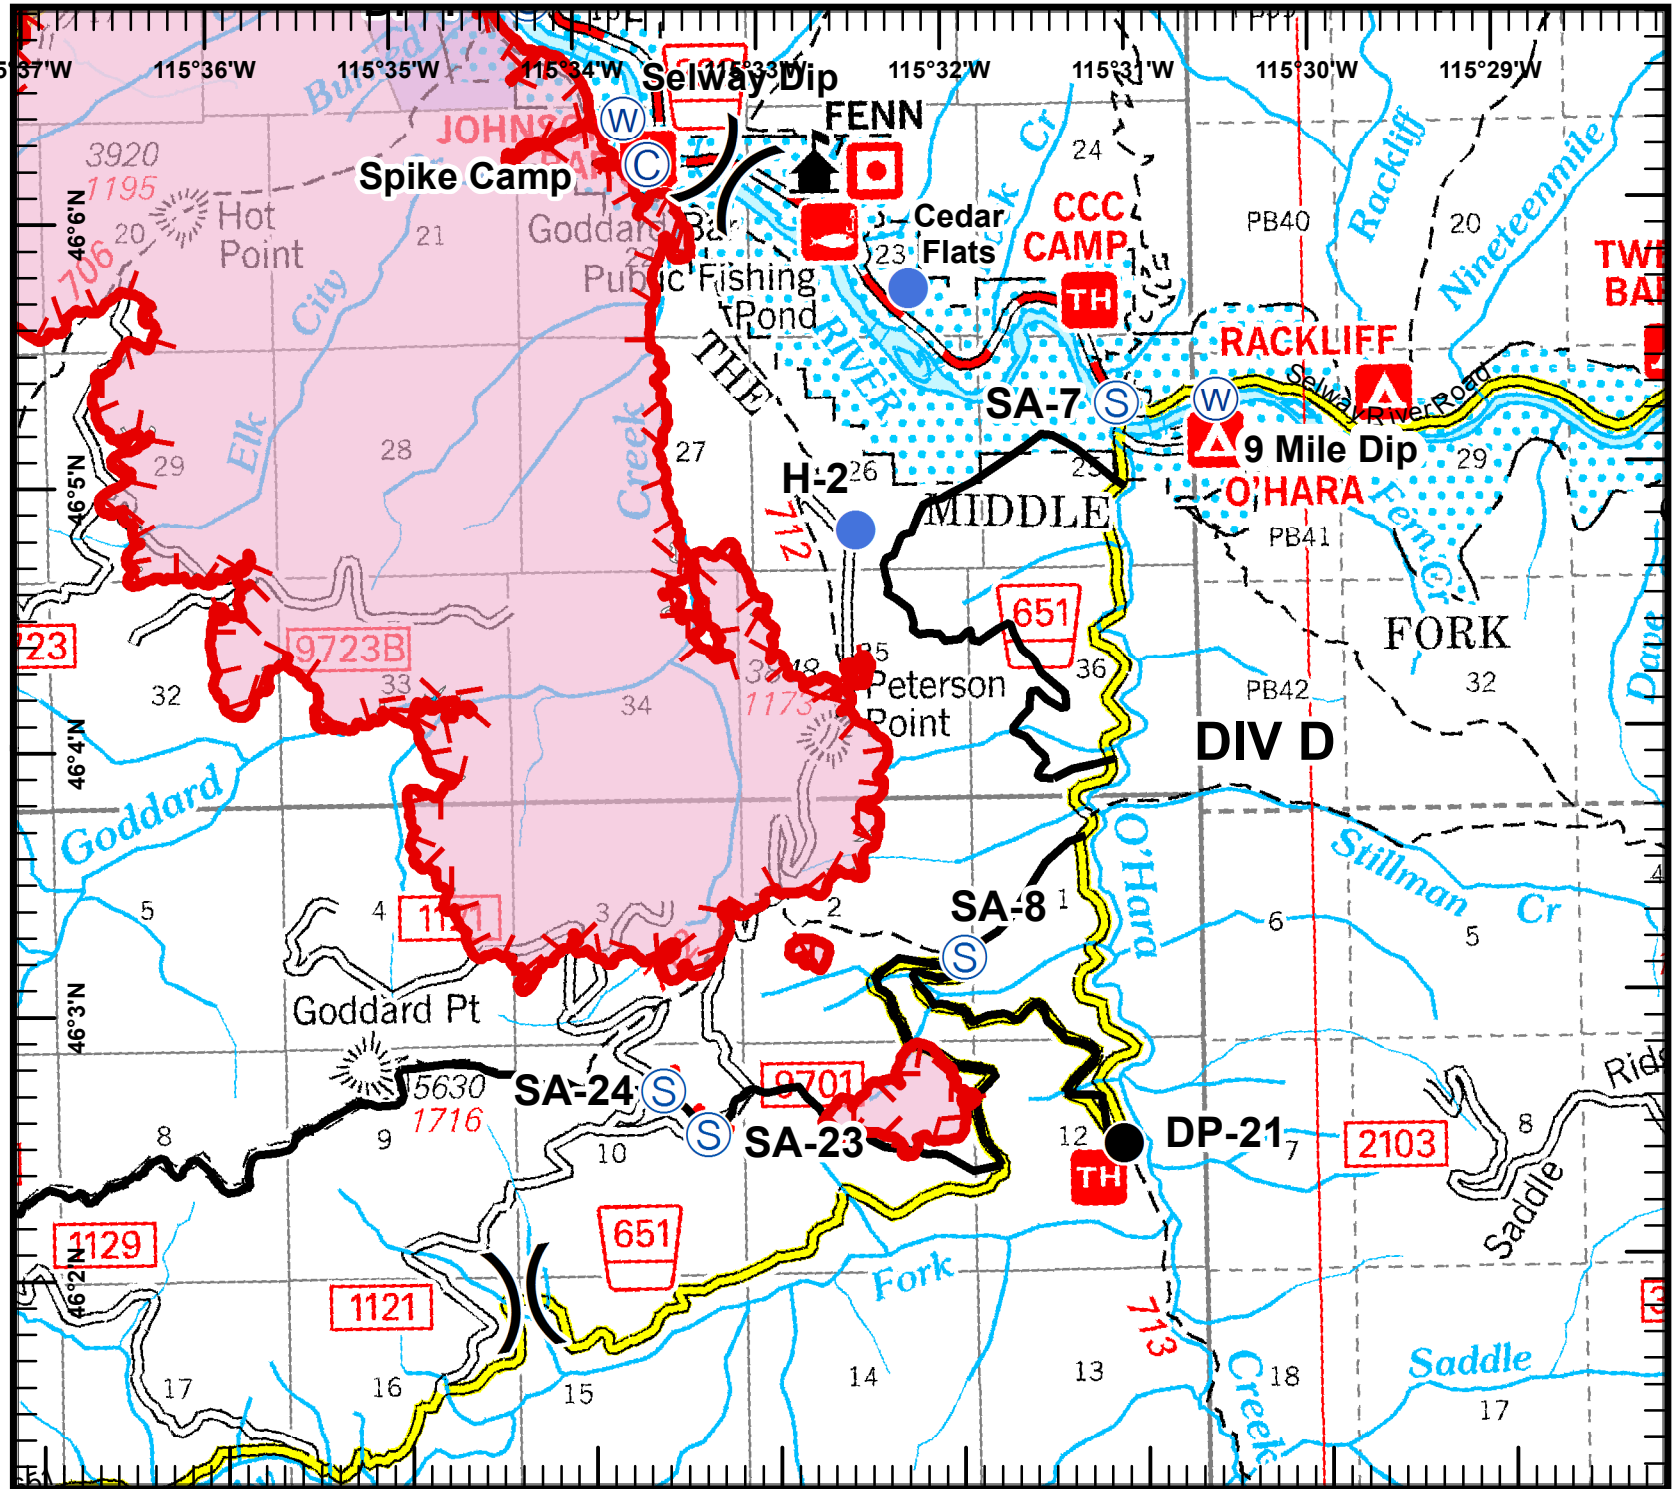

Johnson Bar Fire
 IDNCF390
 Aug 20, 2014
 Day shift
 7850 acres
 NAD83 UTM Zone 11N

Page 1 of 4
 Divs A, L & O

Legend

- () Division
- ⊙ Spike Camp
- Drop Point
- ⊙ Staging Area
- Helispot
- ⊙ Repeater
- ⊙ Water Source
- WX Weather Station
- Uncontrolled Fire Edge
- Completed Line

0 4,000 Feet

Kevin Nelstead
 August 19, 2014
 1925 Hours

Johnson Bar Fire
 IDNCF390
 Aug 20, 2014
 Day shift
 7850 acres
 NAD83 UTM Zone 11N

Page 2 of 4
 Division D

Legend

- Division
- Spike Camp
- Drop Point
- Staging Area
- Helispot
- Repeater
- Water Source
- Weather Station
- Uncontrolled Fire Edge
- Completed Line

0 4,000 Feet

Kevin Nelstead
 August 19, 2014
 1925 Hours

Johnson Bar Fire
 IDNCF390
 Aug 20, 2014
 Day shift
 7850 acres
 NAD83 UTM Zone 11N

Page 3 of 4
 Division G

Legend

- () Division
- ⊙ Spike Camp
- Drop Point
- ⊙ Staging Area
- Helispot
- ⊙ Repeater
- ⊙ Water Source
- WX Weather Station
- Uncontrolled Fire Edge
- Completed Line

0 4,000 Feet

Kevin Nelstead
 August 19, 2014
 1925 Hours

Johnson Bar Fire
 IDNCF390
 Aug 20, 2014
 Day shift
 7850 acres
 NAD83 UTM Zone 11N

Page 4 of 4
 Division J

Legend

- () Division
- ⊙ Spike Camp
- Drop Point
- ⊙ Staging Area
- Helispot
- ⊙ Repeater
- ⊙ Water Source
- WX Weather Station
- Uncontrolled Fire Edge
- Completed Line