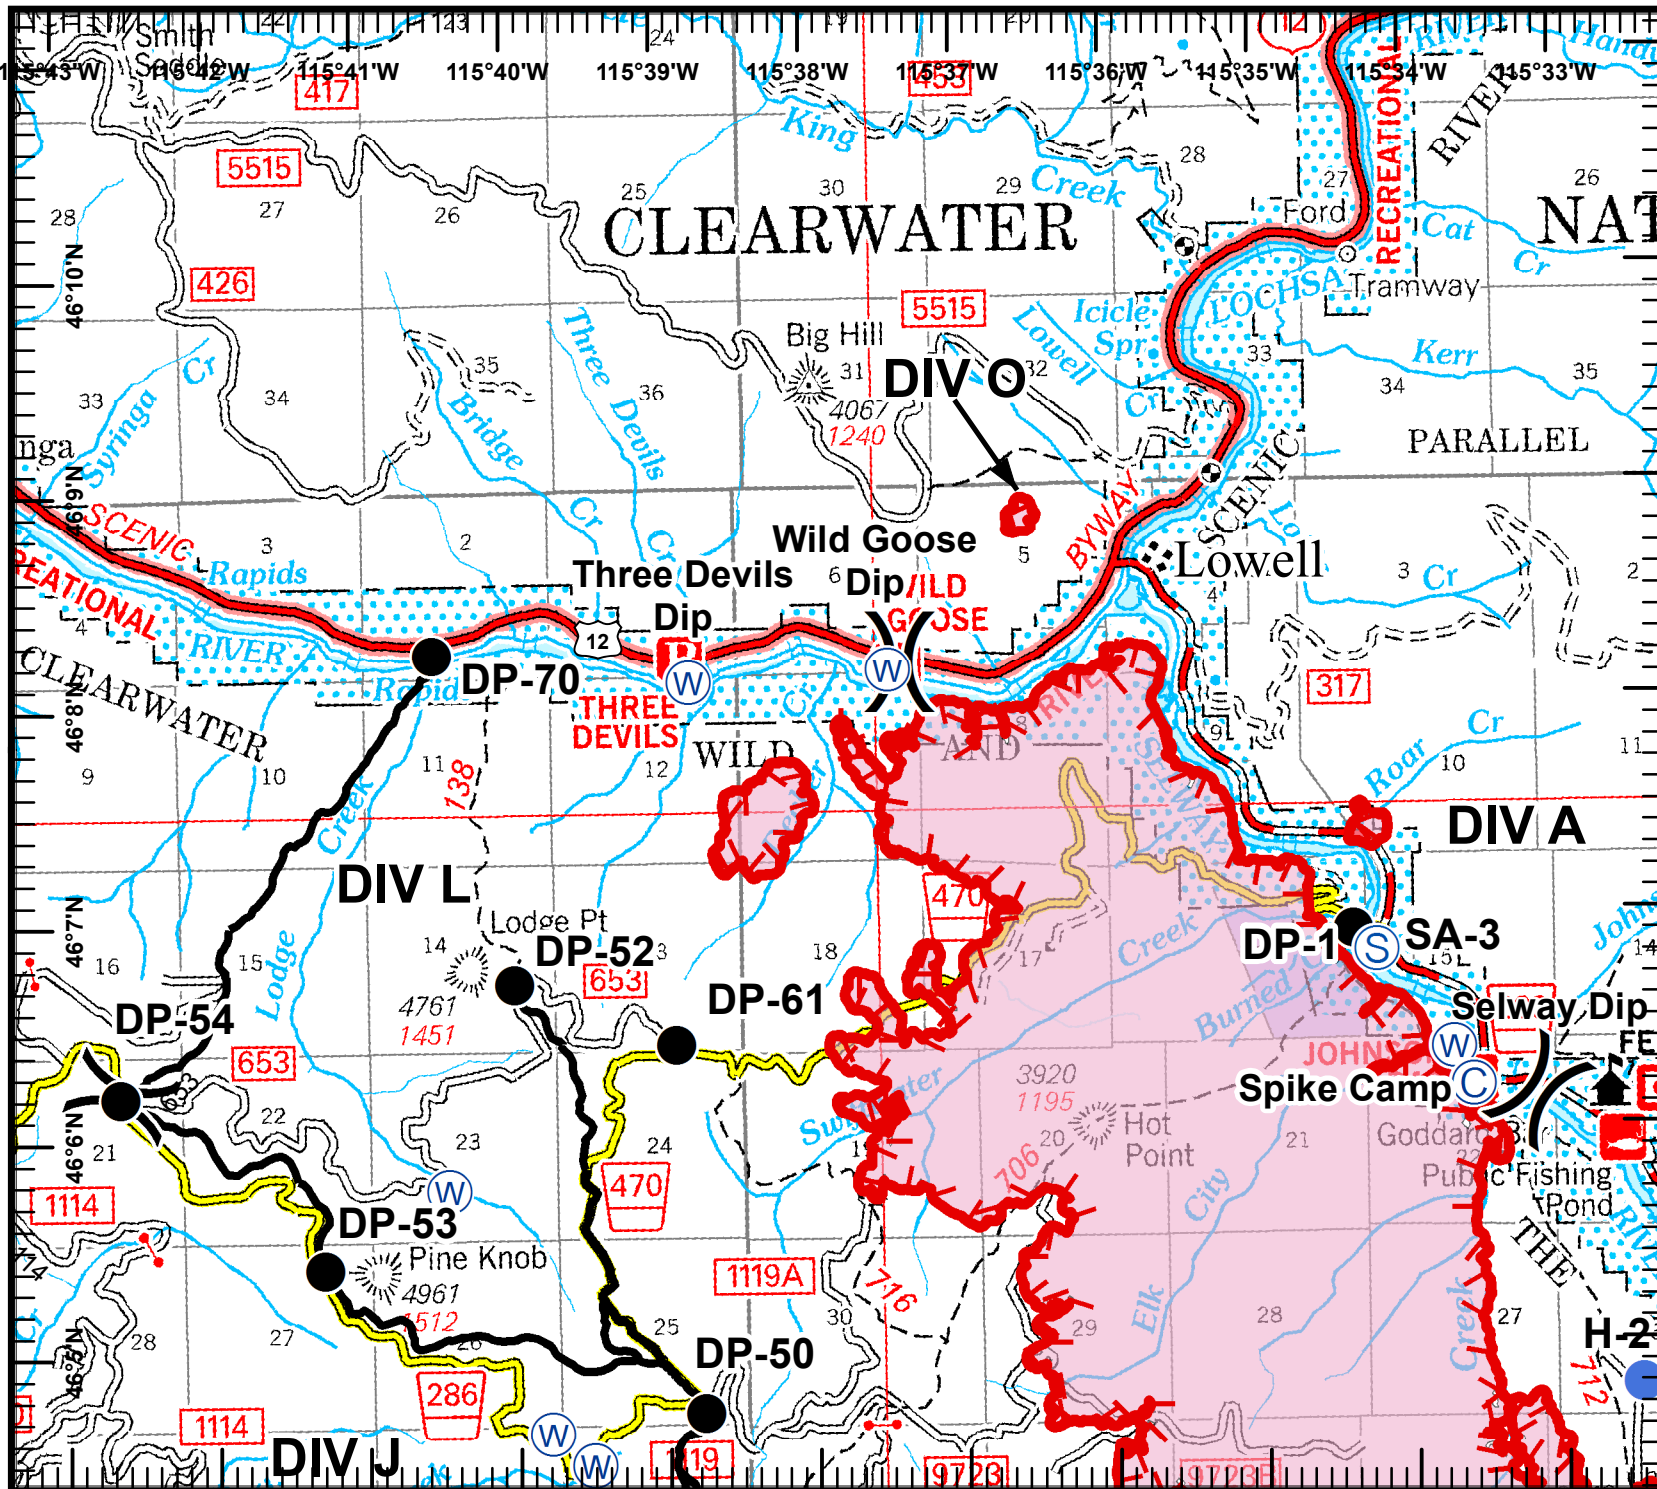

Johnson Bar Fire
 IDNCF390
 Aug 20, 2014
 Day shift
 7850 acres
 NAD83 UTM Zone 11N

Page 1 of 4
 Divs A, L & O

Legend

- () Division
- ⊙ Spike Camp
- Drop Point
- ⊙ Staging Area
- Helispot
- ⊙ Repeater
- ⊙ Water Source
- WX Weather Station
- Uncontrolled Fire Edge
- Completed Line

0 4,000 Feet

Kevin Nelstead
 August 19, 2014
 1925 Hours

Johnson Bar Fire
 IDNCF390
 Aug 20, 2014
 Day shift
 7850 acres
 NAD83 UTM Zone 11N

Page 2 of 4
 Division D

Legend

- Division
- Spike Camp
- Drop Point
- Staging Area
- Helispot
- Repeater
- Water Source
- Weather Station
- Uncontrolled Fire Edge
- Completed Line

0 4,000 Feet

Kevin Nelstead
 August 19, 2014
 1925 Hours

Johnson Bar Fire
 IDNCF390
 Aug 20, 2014
 Day shift
 7850 acres
 NAD83 UTM Zone 11N

Page 3 of 4
 Division G

Legend

- () Division
- ⊙ Spike Camp
- Drop Point
- ⊙ Staging Area
- Helispot
- ⊙ Repeater
- ⊙ Water Source
- WX Weather Station
- Uncontrolled Fire Edge
- Completed Line

0 4,000 Feet

Kevin Nelstead
 August 19, 2014
 1925 Hours

Johnson Bar Fire
 IDNCF390
 Aug 20, 2014
 Day shift
 7850 acres
 NAD83 UTM Zone 11N

Page 4 of 4
 Division J

Legend

- () Division
- ⊙ Spike Camp
- Drop Point
- ⊙ Staging Area
- Helispot
- ⊙ Repeater
- ⊙ Water Source
- WX Weather Station
- Uncontrolled Fire Edge
- Completed Line