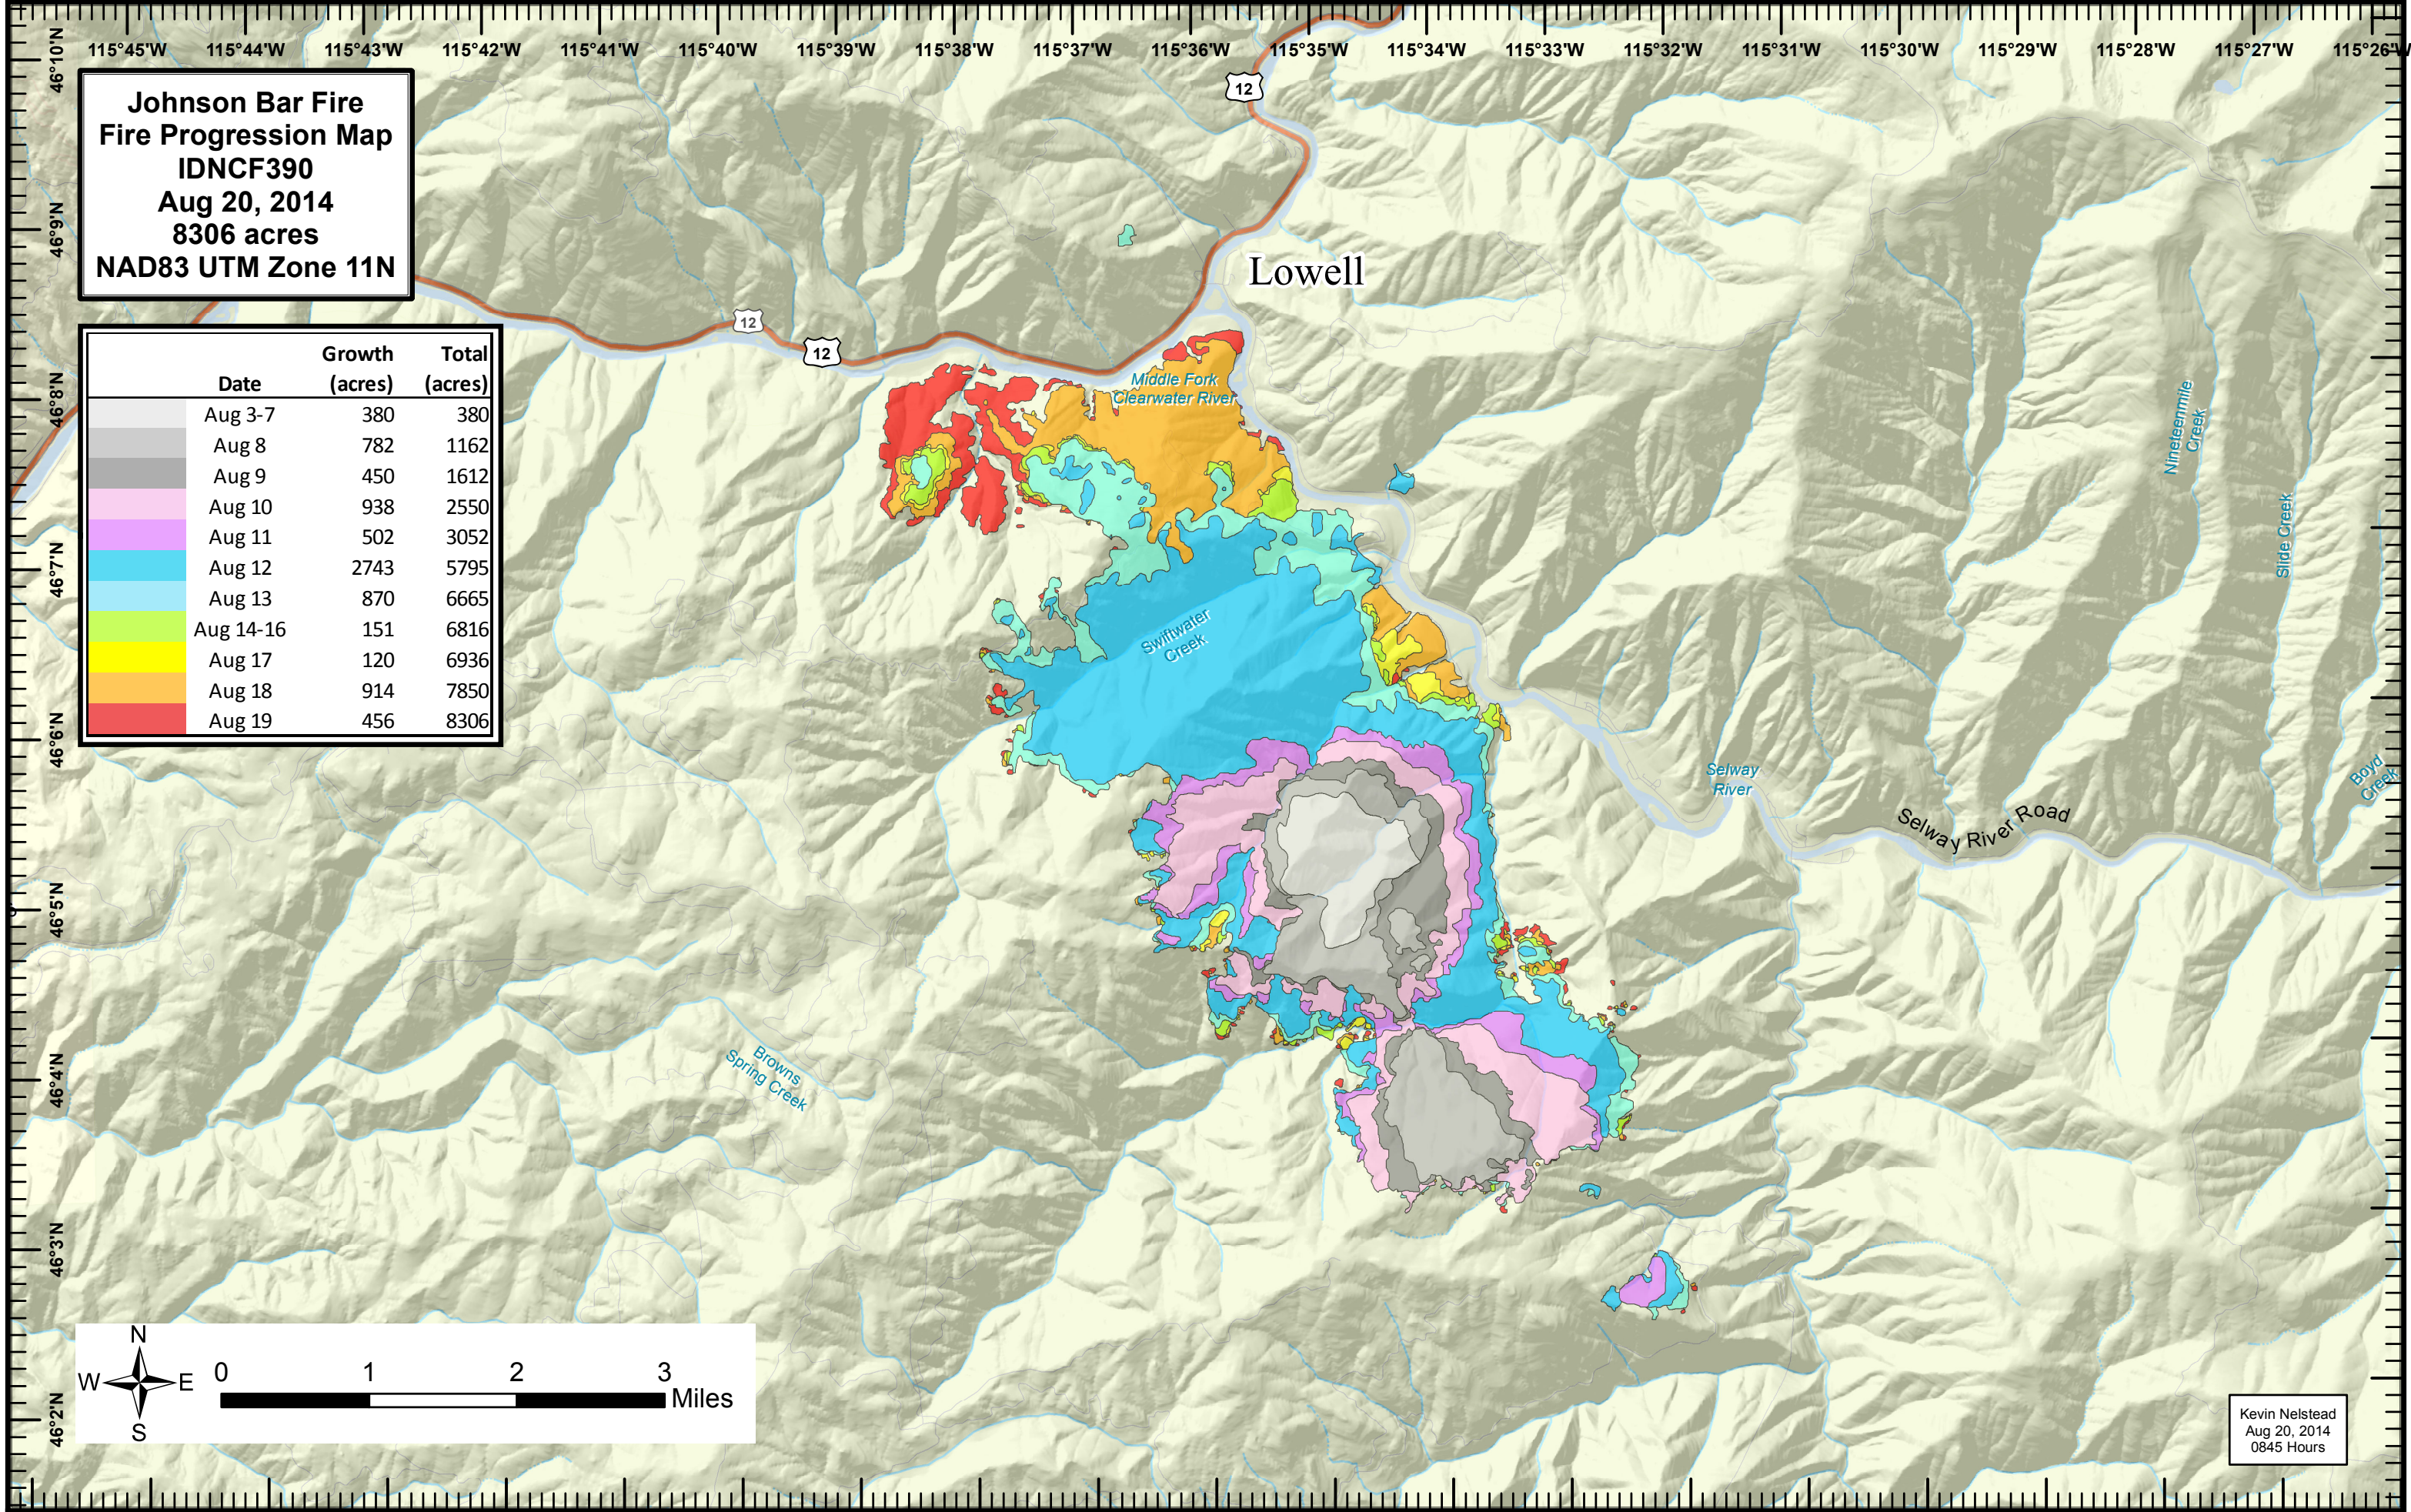

**Johnson Bar Fire  
Fire Progression Map  
IDNCF390  
Aug 20, 2014  
8306 acres  
NAD83 UTM Zone 11N**

Date	Growth (acres)	Total (acres)
Aug 3-7	380	380
Aug 8	782	1162
Aug 9	450	1612
Aug 10	938	2550
Aug 11	502	3052
Aug 12	2743	5795
Aug 13	870	6665
Aug 14-16	151	6816
Aug 17	120	6936
Aug 18	914	7850
Aug 19	456	8306

Kevin Nelstead  
Aug 20, 2014  
0845 Hours