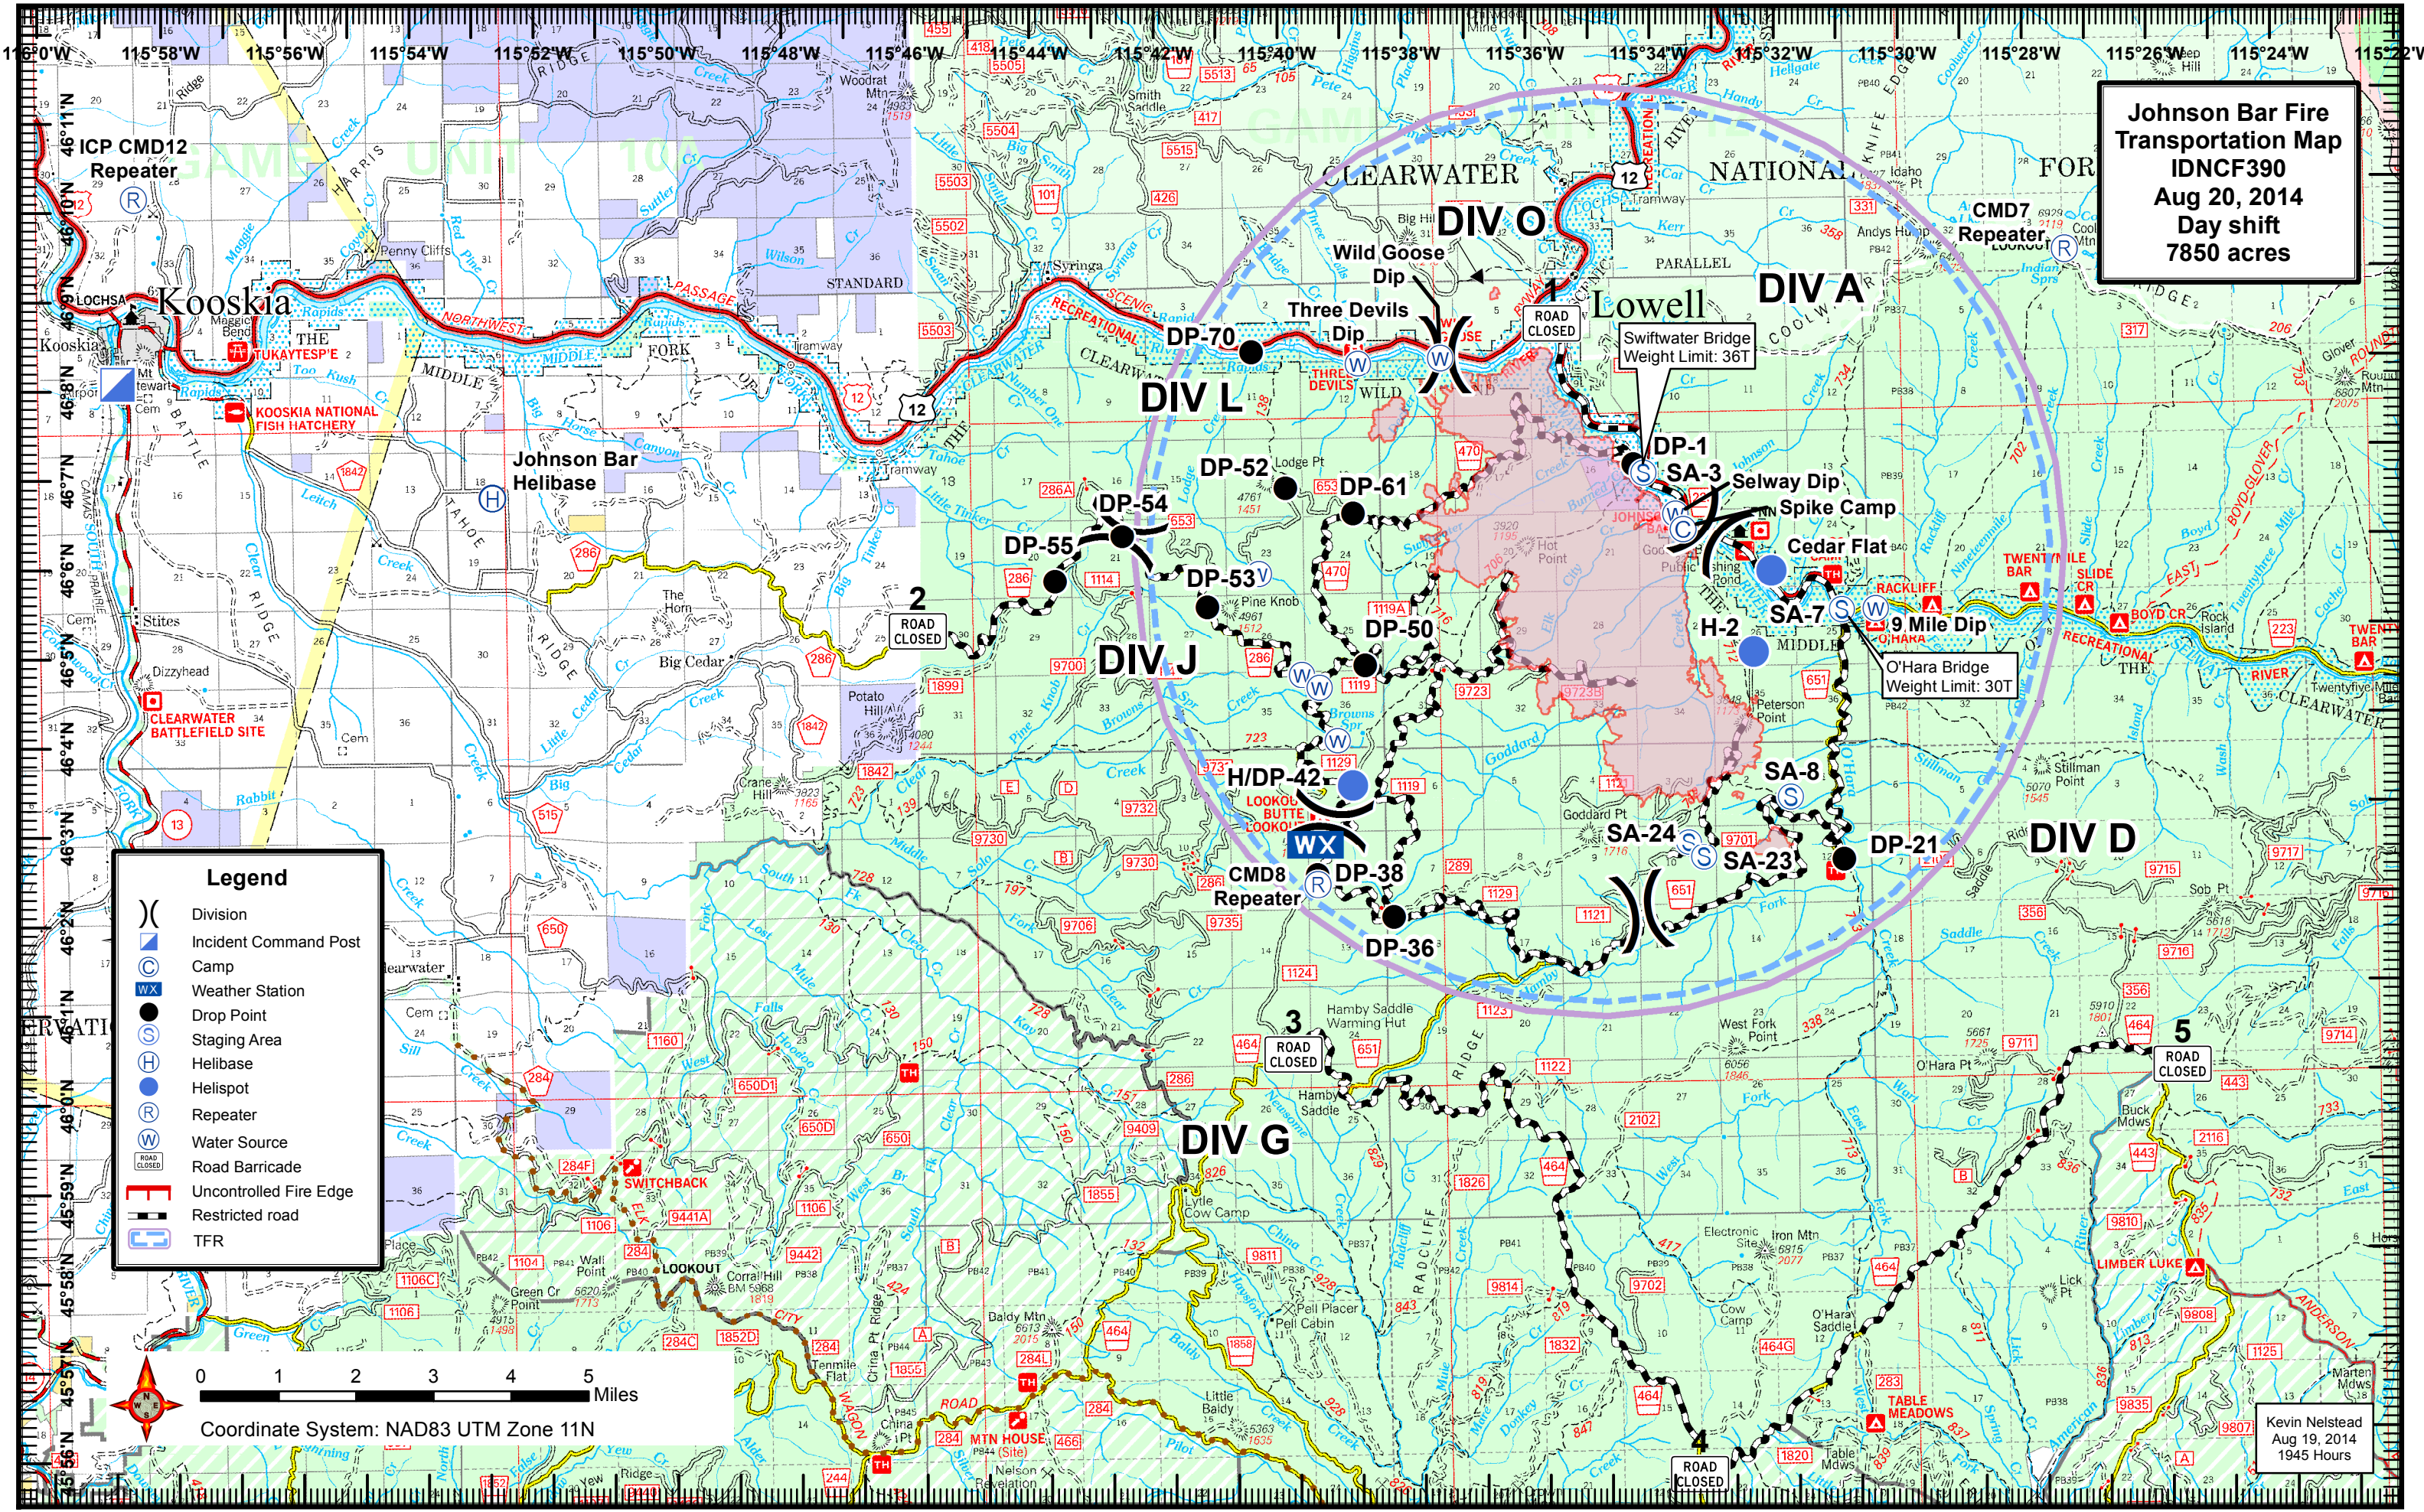

**Johnson Bar Fire
Transportation Map
IDNCF390
Aug 20, 2014
Day shift
7850 acres**

Legend

- () Division
- Incident Command Post
- C Camp
- WX Weather Station
- Drop Point
- S Staging Area
- H Helibase
- Helispot
- R Repeater
- W Water Source
- ROAD CLOSED Road Barricade
- Uncontrolled Fire Edge
- Restricted road
- TFR

Coordinate System: NAD83 UTM Zone 11N

Kevin Nelstead
Aug 19, 2014
1945 Hours