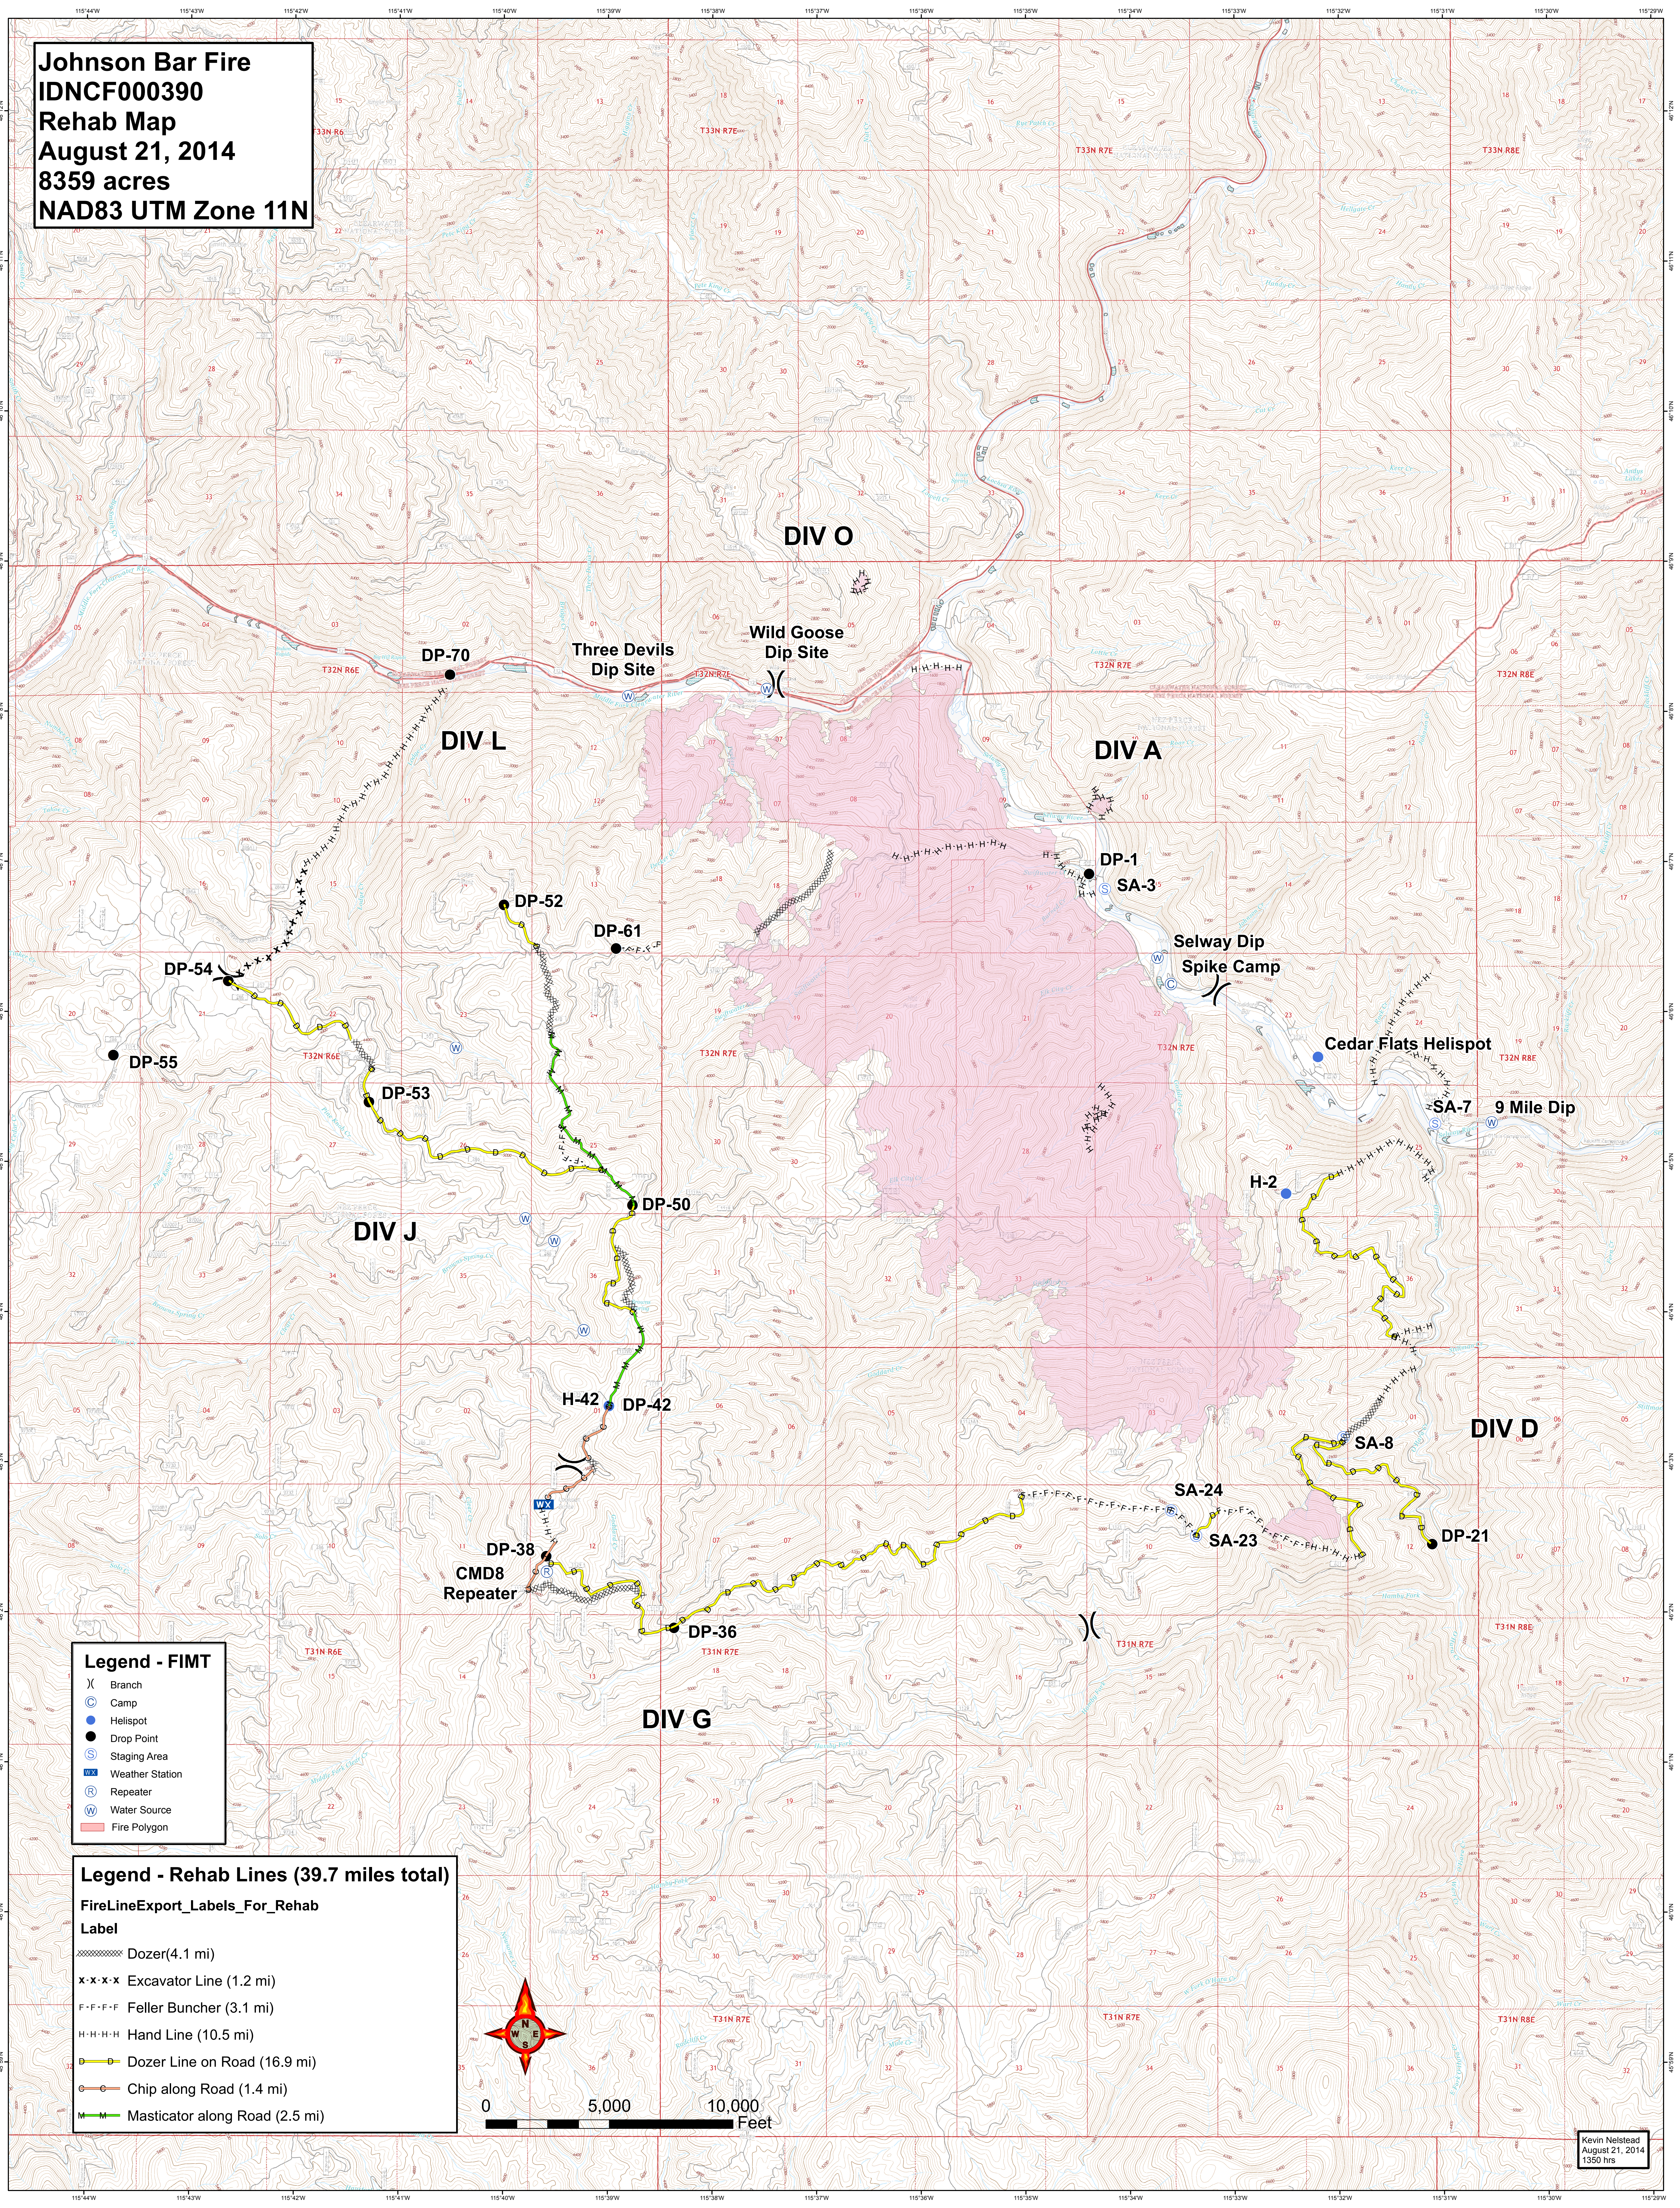

Johnson Bar Fire
IDNCF000390
Rehab Map
August 21, 2014
8359 acres
NAD83 UTM Zone 11N

DIV O

DIV L

DIV A

DIV J

DIV G

DIV D

Wild Goose Dip Site

Three Devils Dip Site

DP-1

SA-3

Selway Dip Spike Camp

Cedar Flats Helispot

9 Mile Dip

H-2

H-42

DP-42

SA-24

SA-23

DP-21

DP-38

CMD8 Repeater

DP-36

Legend - FIMT

- (X) Branch
- (C) Camp
- (●) Helispot
- (●) Drop Point
- (S) Staging Area
- (WX) Weather Station
- (R) Repeater
- (W) Water Source
- (■) Fire Polygon

Legend - Rehab Lines (39.7 miles total)

- FireLineExport_Labels_For_Rehab Label
- ▨ Dozer(4.1 mi)
 - x-x-x-x Excavator Line (1.2 mi)
 - F-F-F-F Feller Buncher (3.1 mi)
 - H-H-H-H Hand Line (10.5 mi)
 - D Dozer Line on Road (16.9 mi)
 - Chip along Road (1.4 mi)
 - M Masticator along Road (2.5 mi)