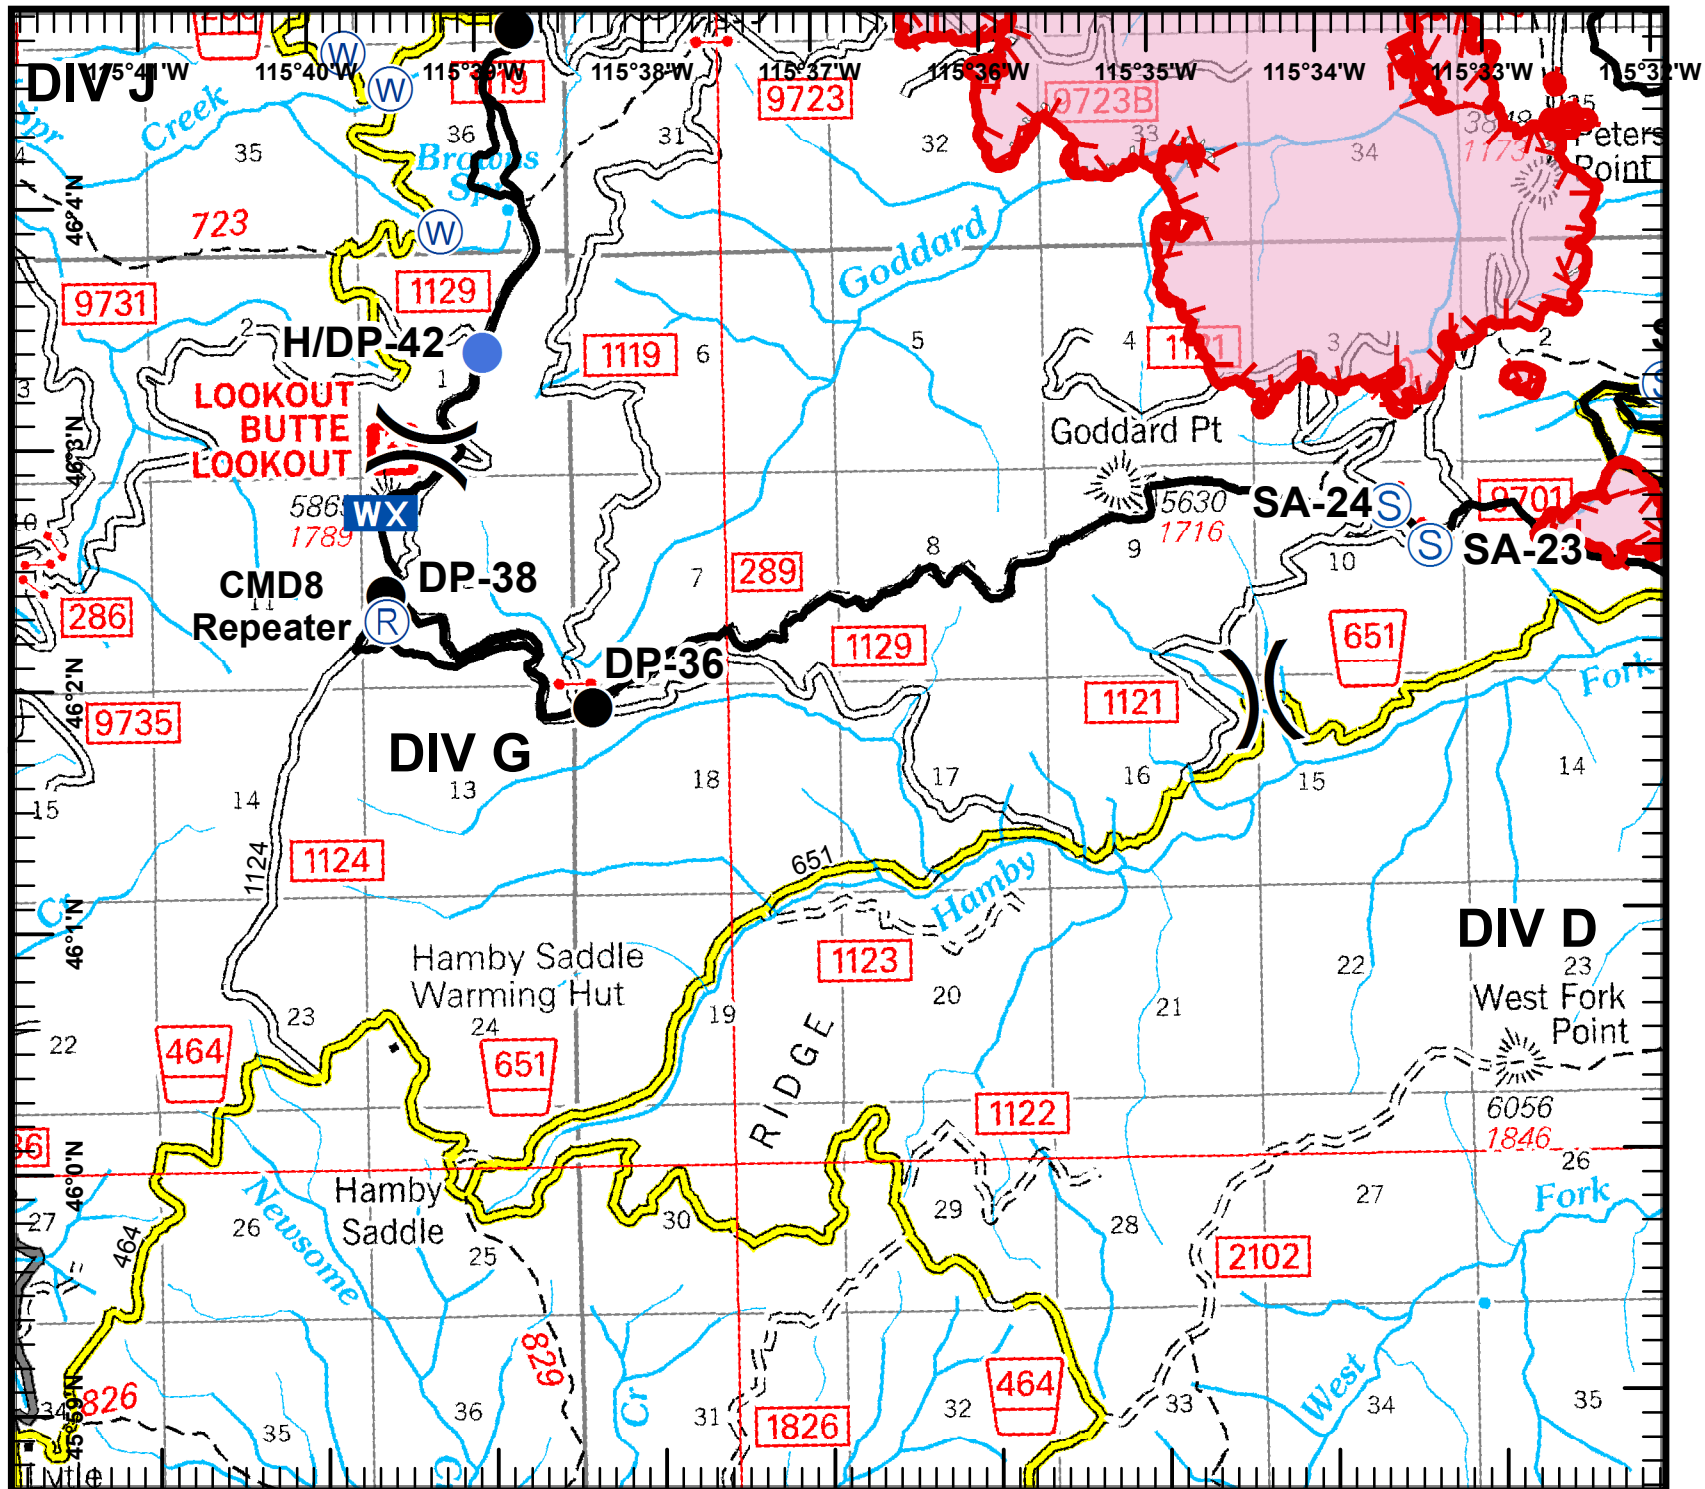

0 4,000 Feet

Kevin Nelstead
 August 20, 2014
 1925 Hours

Johnson Bar Fire
 IDNCF390
 Aug 21, 2014
 Day shift
 8306 acres
 NAD83 UTM Zone 11N

Page 2 of 4
 Division D

Legend

- () Division
- ⊙ Spike Camp
- Drop Point
- ⊙ Staging Area
- Helispot
- ⊙ Repeater
- ⊙ Water Source
- WX Weather Station
- Uncontrolled Fire Edge
- Completed Line

0 4,000 Feet

Kevin Nelstead
 August 20, 2014
 1925 Hours

Johnson Bar Fire
 IDNCF390
 Aug 21, 2014
 Day shift
 8306 acres
 NAD83 UTM Zone 11N

Page 3 of 4
 Division G

Legend

- () Division
- ⊙ Spike Camp
- Drop Point
- ⊙ Staging Area
- Helispot
- Ⓡ Repeater
- Ⓜ Water Source
- WX Weather Station
- Uncontrolled Fire Edge
- Completed Line

0 4,000 Feet

Kevin Nelstead
 August 20, 2014
 1925 Hours

Johnson Bar Fire
 IDNCF390
 Aug 21, 2014
 Day shift
 8306 acres
 NAD83 UTM Zone 11N

Page 4 of 4
 Division J

Legend

- () Division
- ⊙ Spike Camp
- Drop Point
- ⊙ Staging Area
- Hellspot
- ⊙ Repeater
- ⊙ Water Source
- WX Weather Station
- Uncontrolled Fire Edge
- Completed Line

0 4,000 Feet

Kevin Nelstead
 August 20, 2014
 1925 Hours