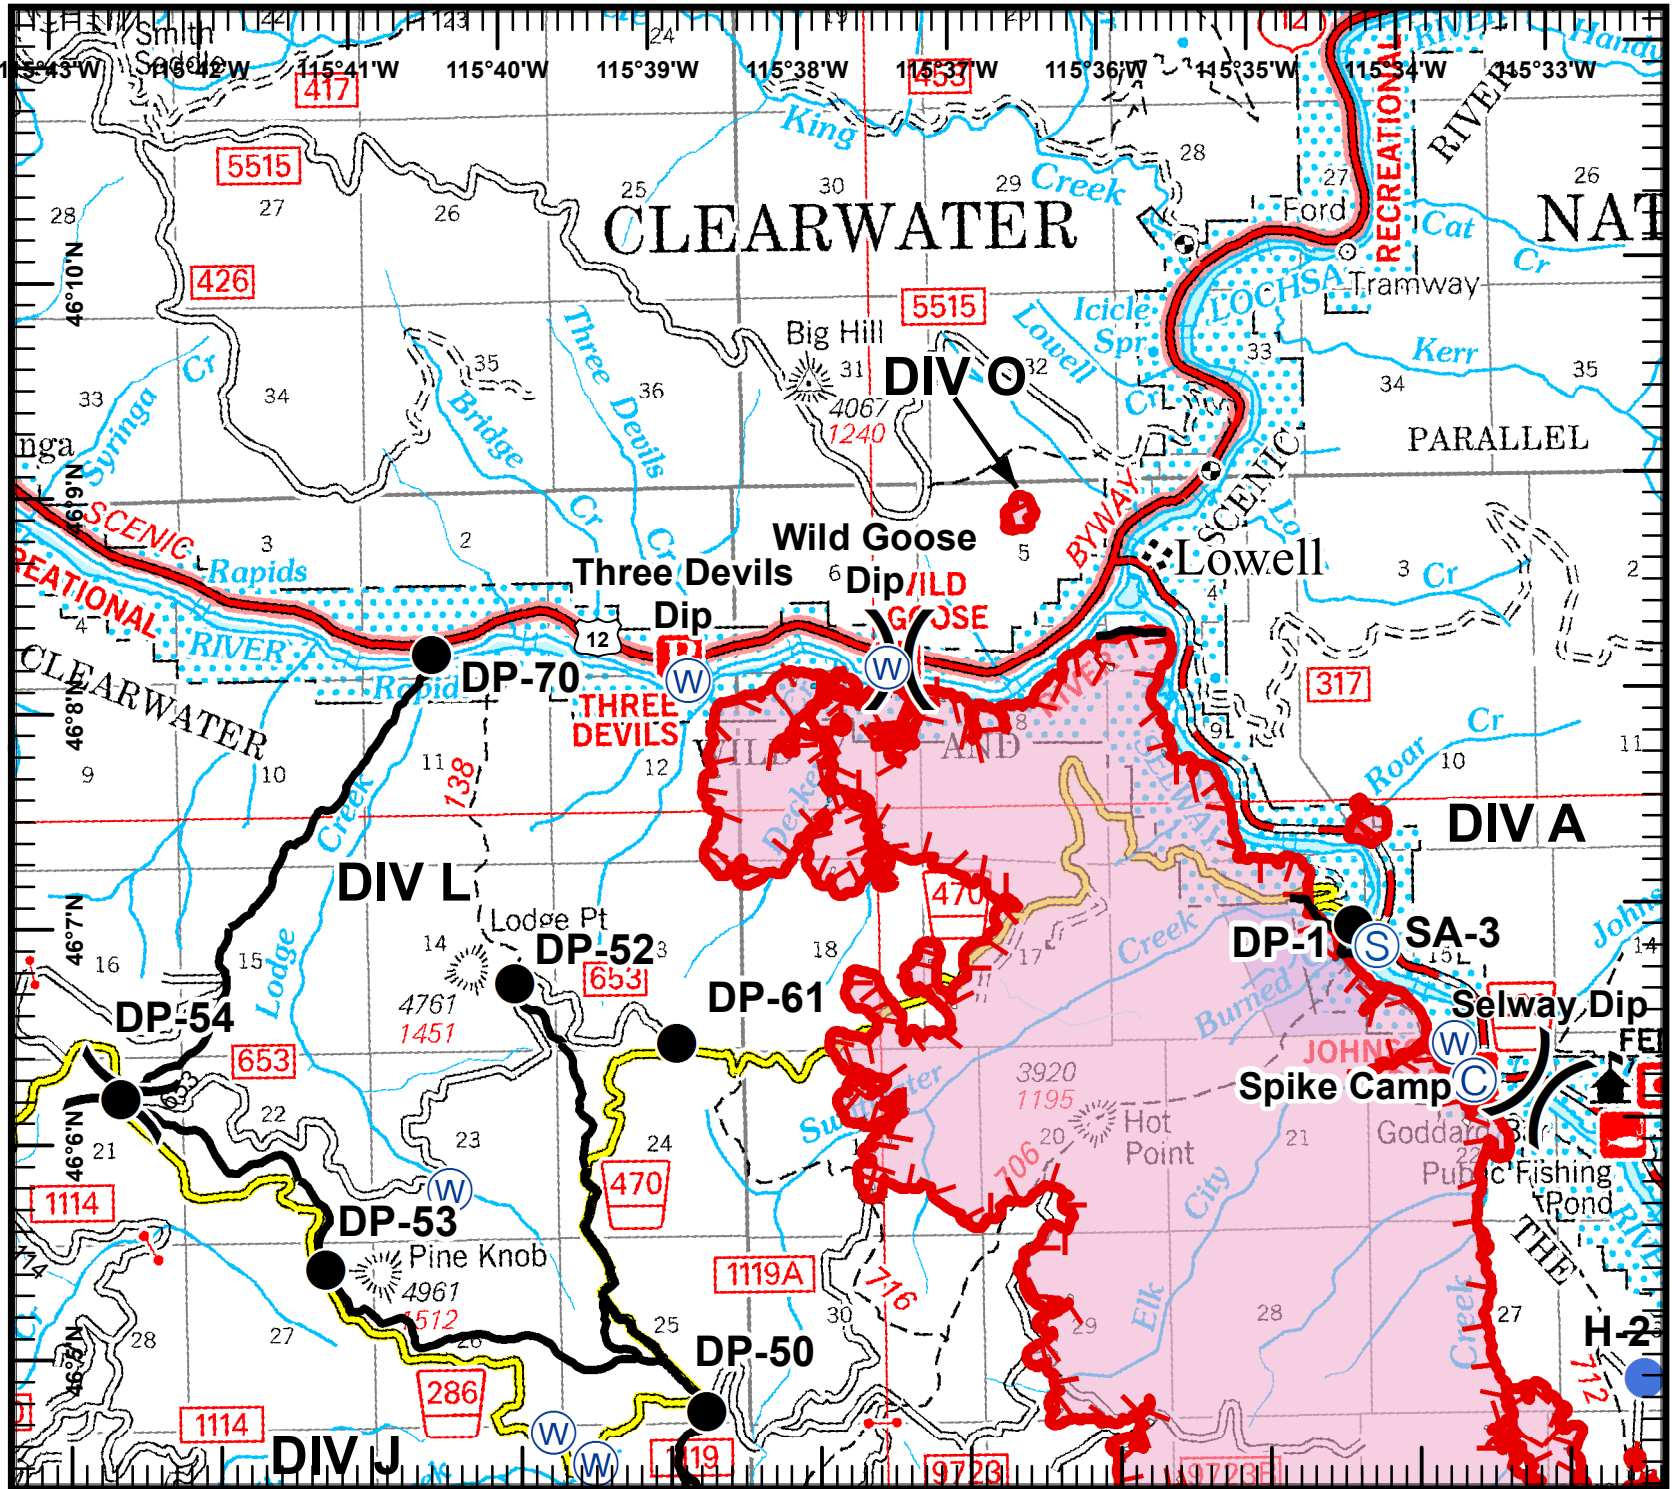

Johnson Bar Fire
 IDNCF390
 Aug 21, 2014
 Day shift
 8306 acres
 NAD83 UTM Zone 11N

Page 1 of 4
 Divs A, L & O

Legend

- () Division
- ⊙ Spike Camp
- Drop Point
- ⊙ Staging Area
- Helispot
- ⊙ Repeater
- ⊙ Water Source
- WX Weather Station
- Uncontrolled Fire Edge
- Completed Line

0 4,000 Feet

Kevin Nelstead
 August 20, 2014
 1925 Hours

Johnson Bar Fire
 IDNCF390
 Aug 21, 2014
 Day shift
 8306 acres
 NAD83 UTM Zone 11N

Page 2 of 4
 Division D

Legend

- () Division
- ⊙ Spike Camp
- Drop Point
- ⊙ Staging Area
- Helispot
- ⊙ Repeater
- ⊙ Water Source
- WX Weather Station
- Uncontrolled Fire Edge
- Completed Line

0 4,000 Feet

Kevin Nelstead
 August 20, 2014
 1925 Hours

Johnson Bar Fire
 IDNCF390
 Aug 21, 2014
 Day shift
 8306 acres
 NAD83 UTM Zone 11N

Page 3 of 4
 Division G

Legend

- () Division
- ⊙ Spike Camp
- Drop Point
- ⊙ Staging Area
- Helispot
- Ⓡ Repeater
- Ⓜ Water Source
- WX Weather Station
- Uncontrolled Fire Edge
- Completed Line

0 4,000 Feet

Kevin Nelstead
 August 20, 2014
 1925 Hours

Johnson Bar Fire
 IDNCF390
 Aug 21, 2014
 Day shift
 8306 acres
 NAD83 UTM Zone 11N

Page 4 of 4
 Division J

Legend

- () Division
- ⊙ Spike Camp
- Drop Point
- ⊙ Staging Area
- Hellspot
- ⊙ Repeater
- ⊙ Water Source
- WX Weather Station
- Uncontrolled Fire Edge
- Completed Line