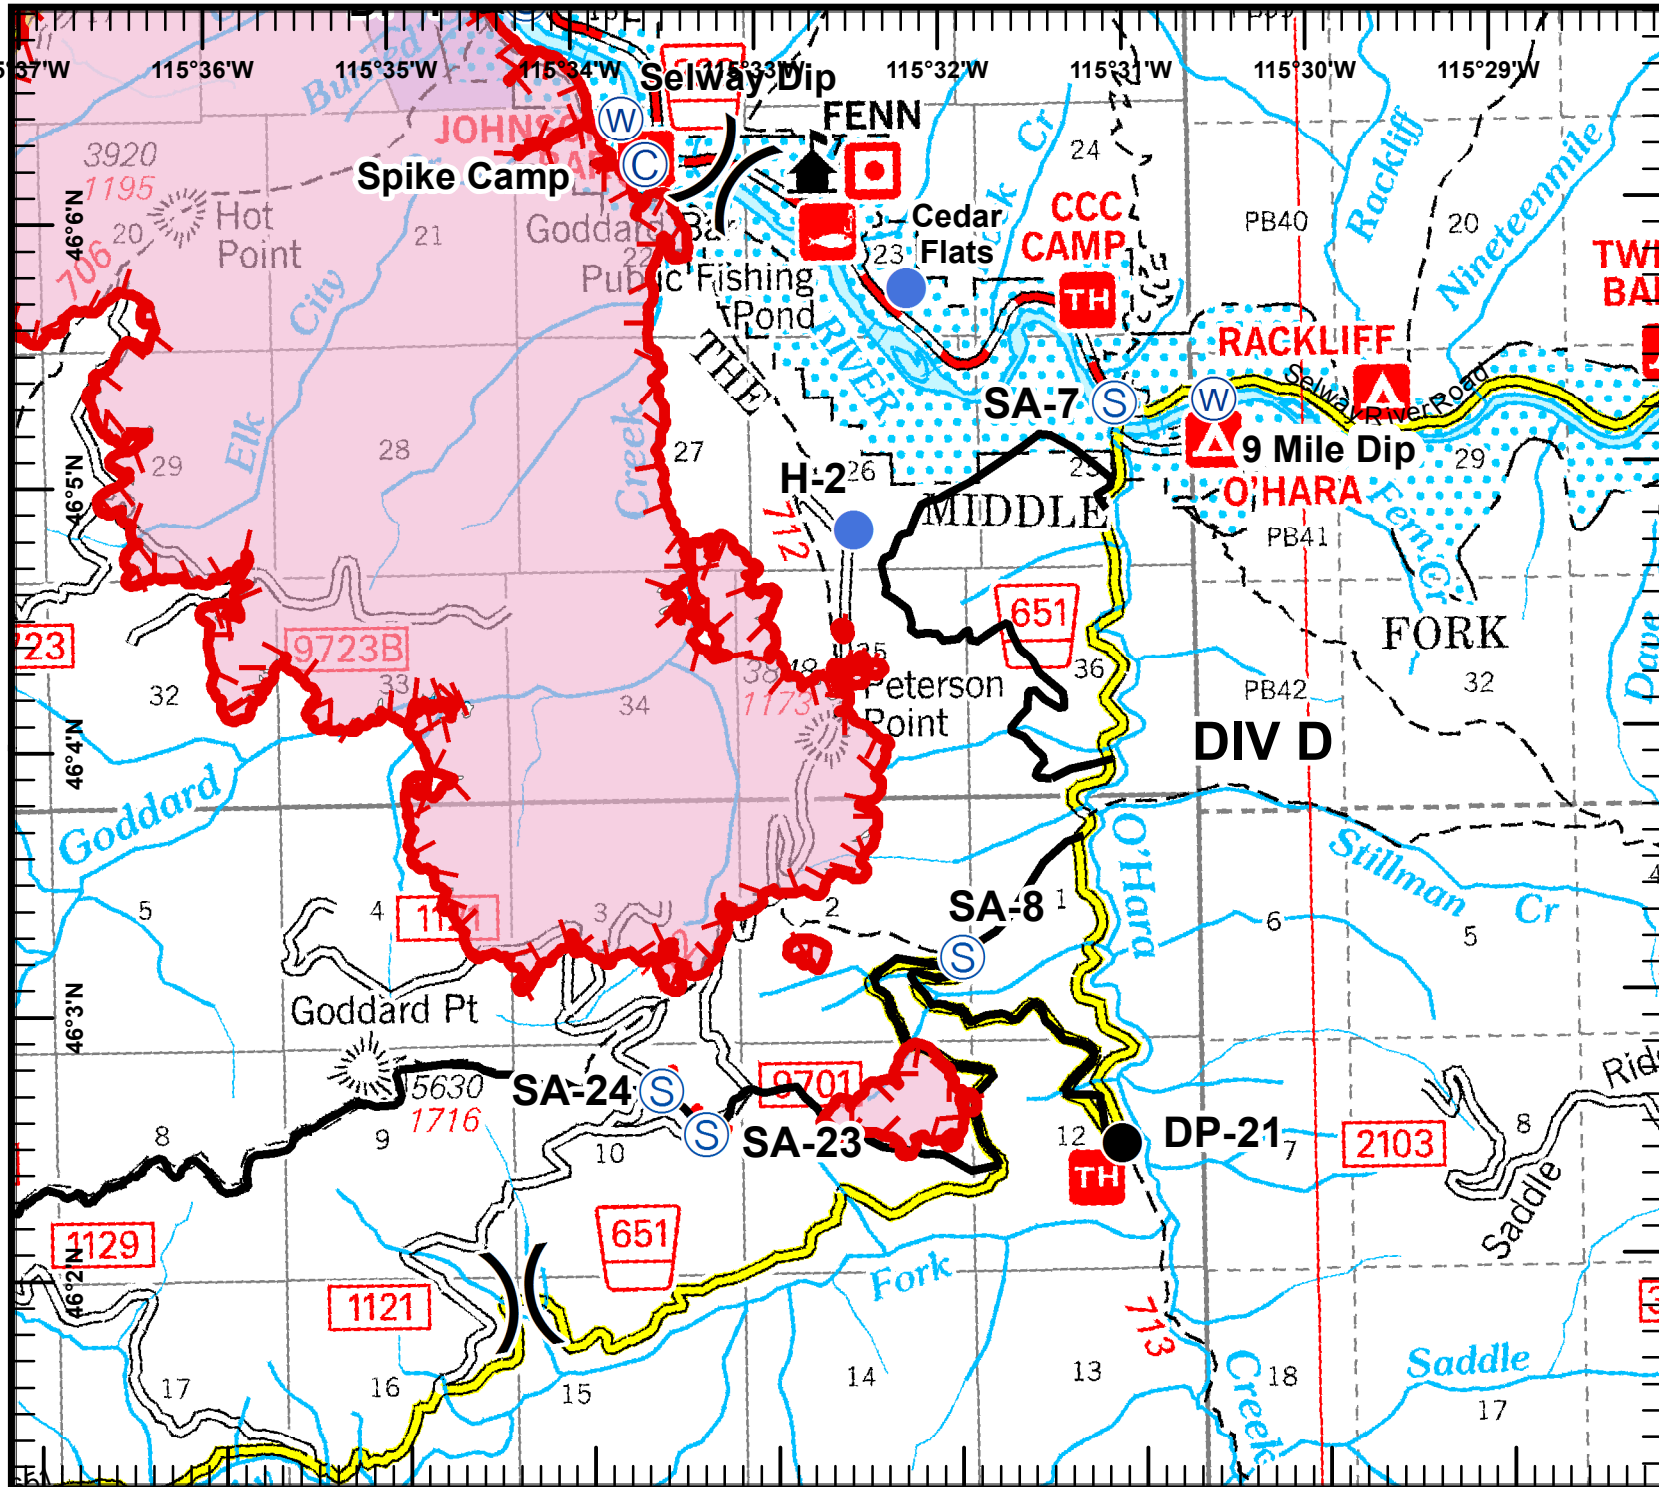

Johnson Bar Fire
 IDNCF390
 Aug 21, 2014
 Day shift
 8306 acres
 NAD83 UTM Zone 11N

Page 1 of 4
 Divs A, L & O

Legend

- () Division
- ⊙ Spike Camp
- Drop Point
- ⊙ Staging Area
- Helispot
- ⊙ Repeater
- ⊙ Water Source
- WX Weather Station
- Uncontrolled Fire Edge
- Completed Line

0 4,000 Feet

Kevin Nelstead
 August 20, 2014
 1925 Hours

Johnson Bar Fire
 IDNCF390
 Aug 21, 2014
 Day shift
 8306 acres
 NAD83 UTM Zone 11N

Page 2 of 4
 Division D

Legend

- () Division
- ⊙ Spike Camp
- Drop Point
- ⊙ Staging Area
- Helispot
- ⊙ Repeater
- ⊙ Water Source
- WX Weather Station
- Uncontrolled Fire Edge
- Completed Line

0 4,000 Feet

Kevin Nelstead
 August 20, 2014
 1925 Hours

Johnson Bar Fire
 IDNCF390
 Aug 21, 2014
 Day shift
 8306 acres
 NAD83 UTM Zone 11N

Page 3 of 4
 Division G

Legend

- () Division
- ⊙ Spike Camp
- Drop Point
- ⊙ Staging Area
- Helispot
- Ⓡ Repeater
- Ⓜ Water Source
- WX Weather Station
- Uncontrolled Fire Edge
- Completed Line

0 4,000 Feet

Kevin Nelstead
 August 20, 2014
 1925 Hours

Johnson Bar Fire
 IDNCF390
 Aug 21, 2014
 Day shift
 8306 acres
 NAD83 UTM Zone 11N

Page 4 of 4
 Division J

Legend

- () Division
- ⊙ Spike Camp
- Drop Point
- ⊙ Staging Area
- Hellspot
- ⊙ Repeater
- ⊙ Water Source
- WX Weather Station
- Uncontrolled Fire Edge
- Completed Line