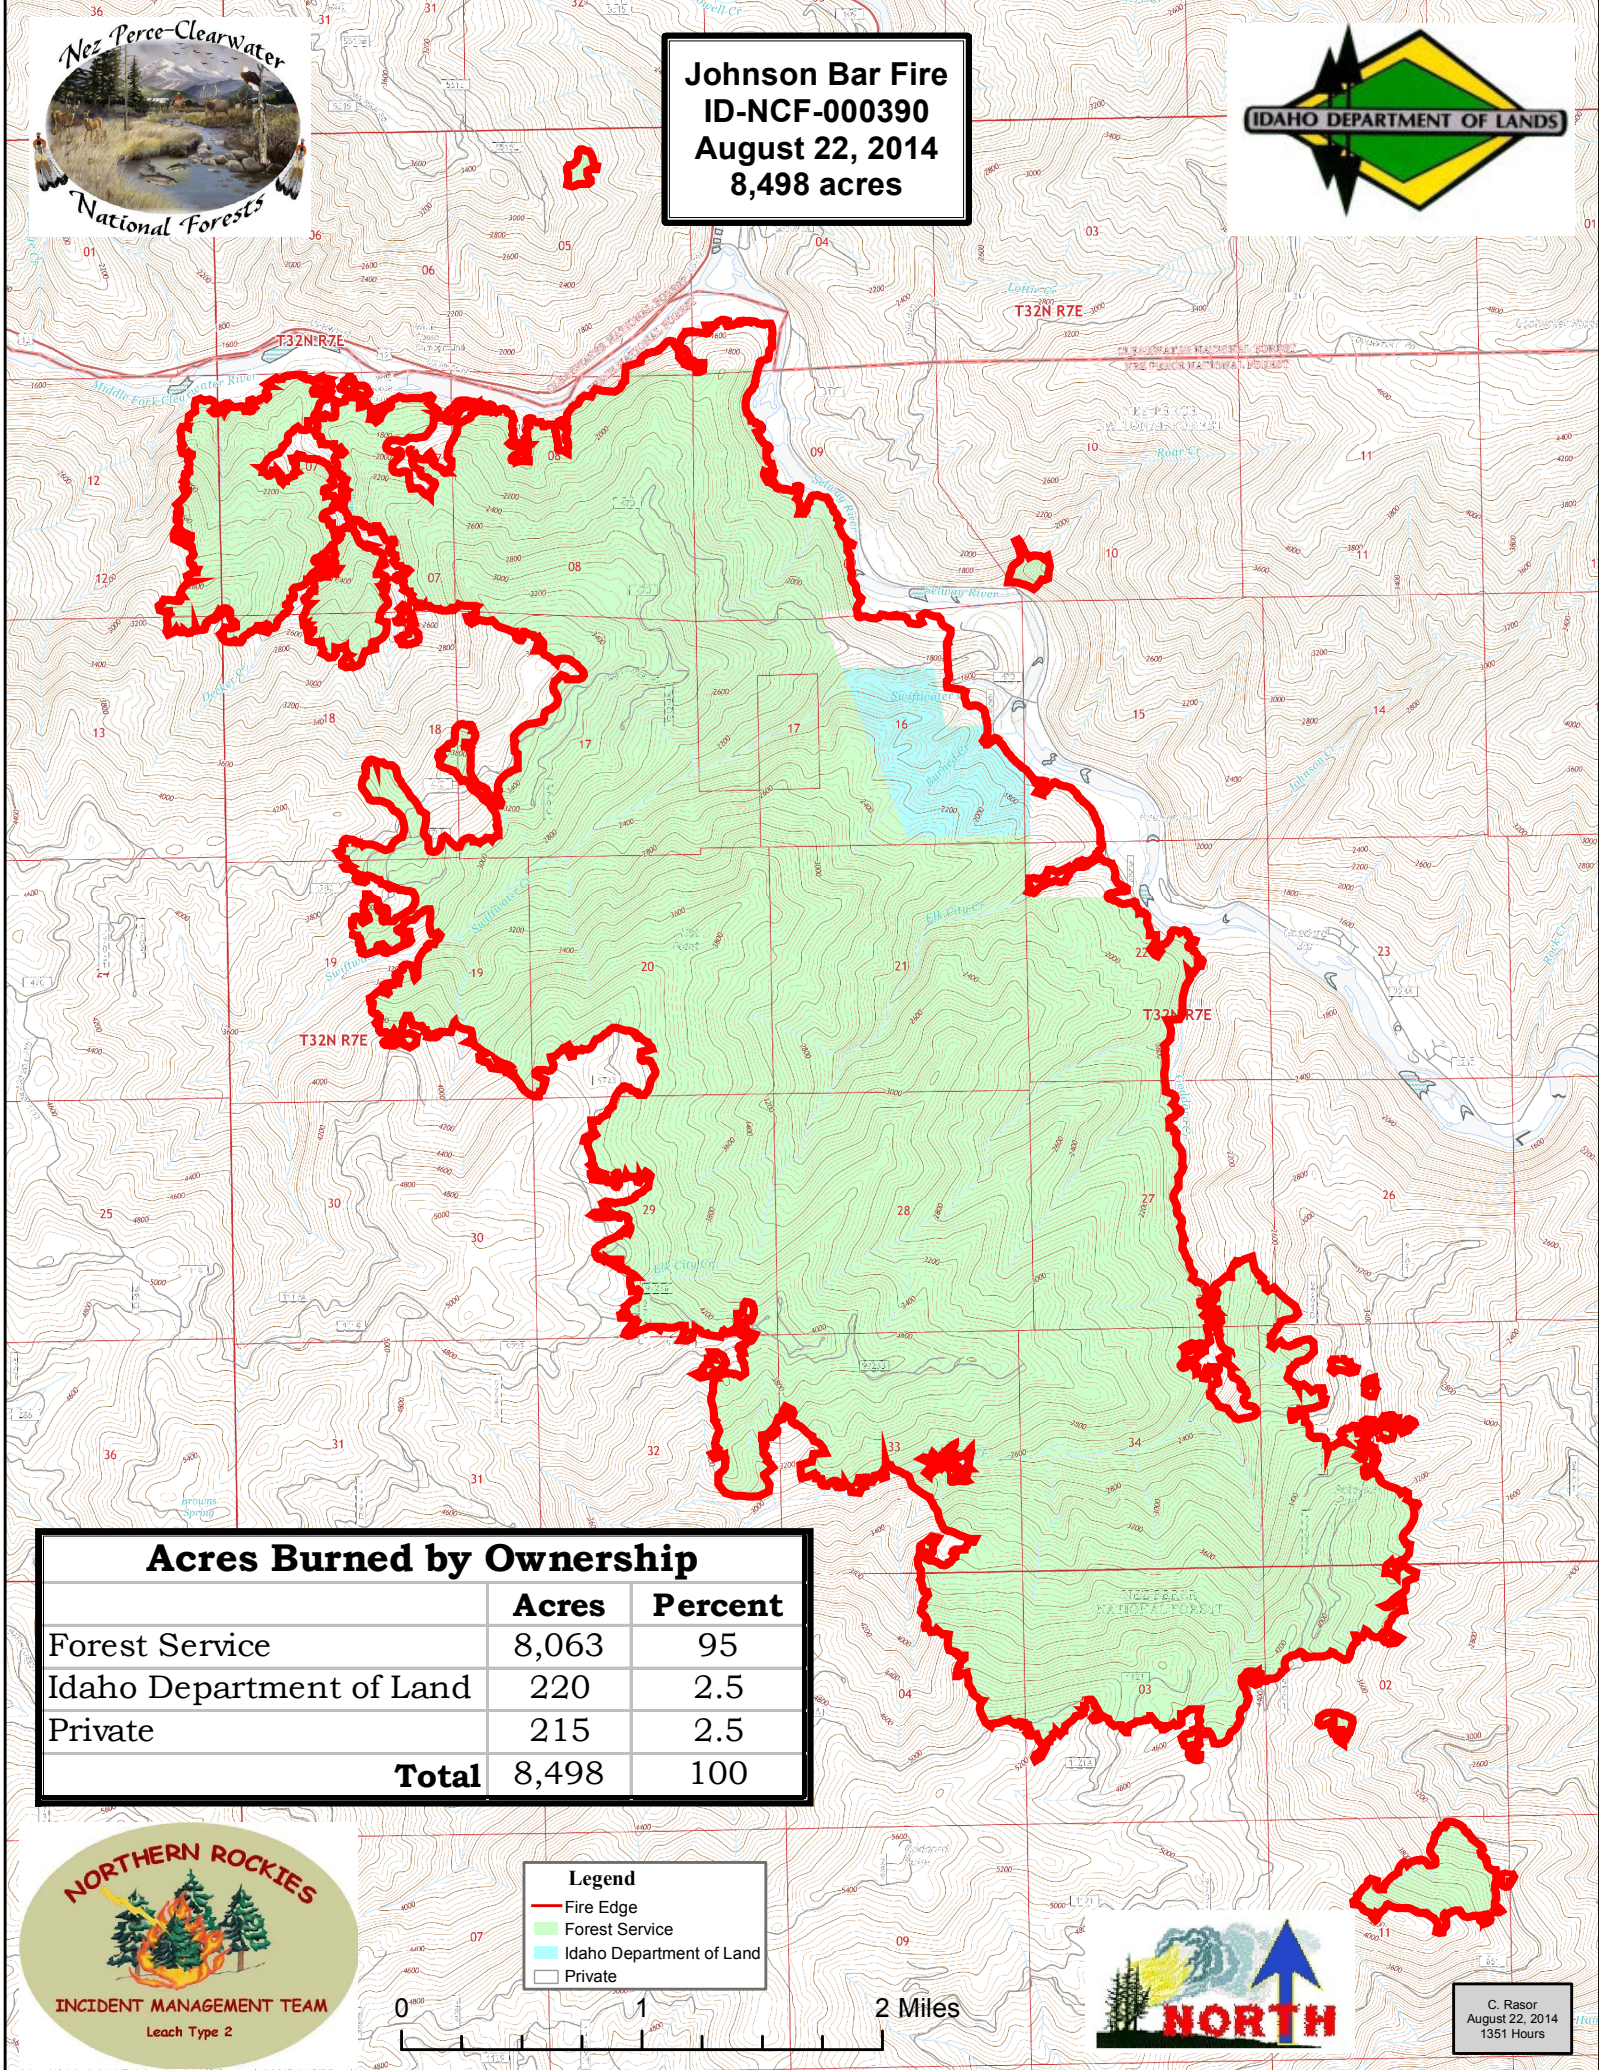

Johnson Bar Fire
ID-NCF-000390
August 22, 2014
8,498 acres

Acres Burned by Ownership

	Acres	Percent
Forest Service	8,063	95
Idaho Department of Land	220	2.5
Private	215	2.5
Total	8,498	100

Legend

- Fire Edge
- Forest Service
- Idaho Department of Land
- Private

C. Rasor
 August 22, 2014
 1351 Hours