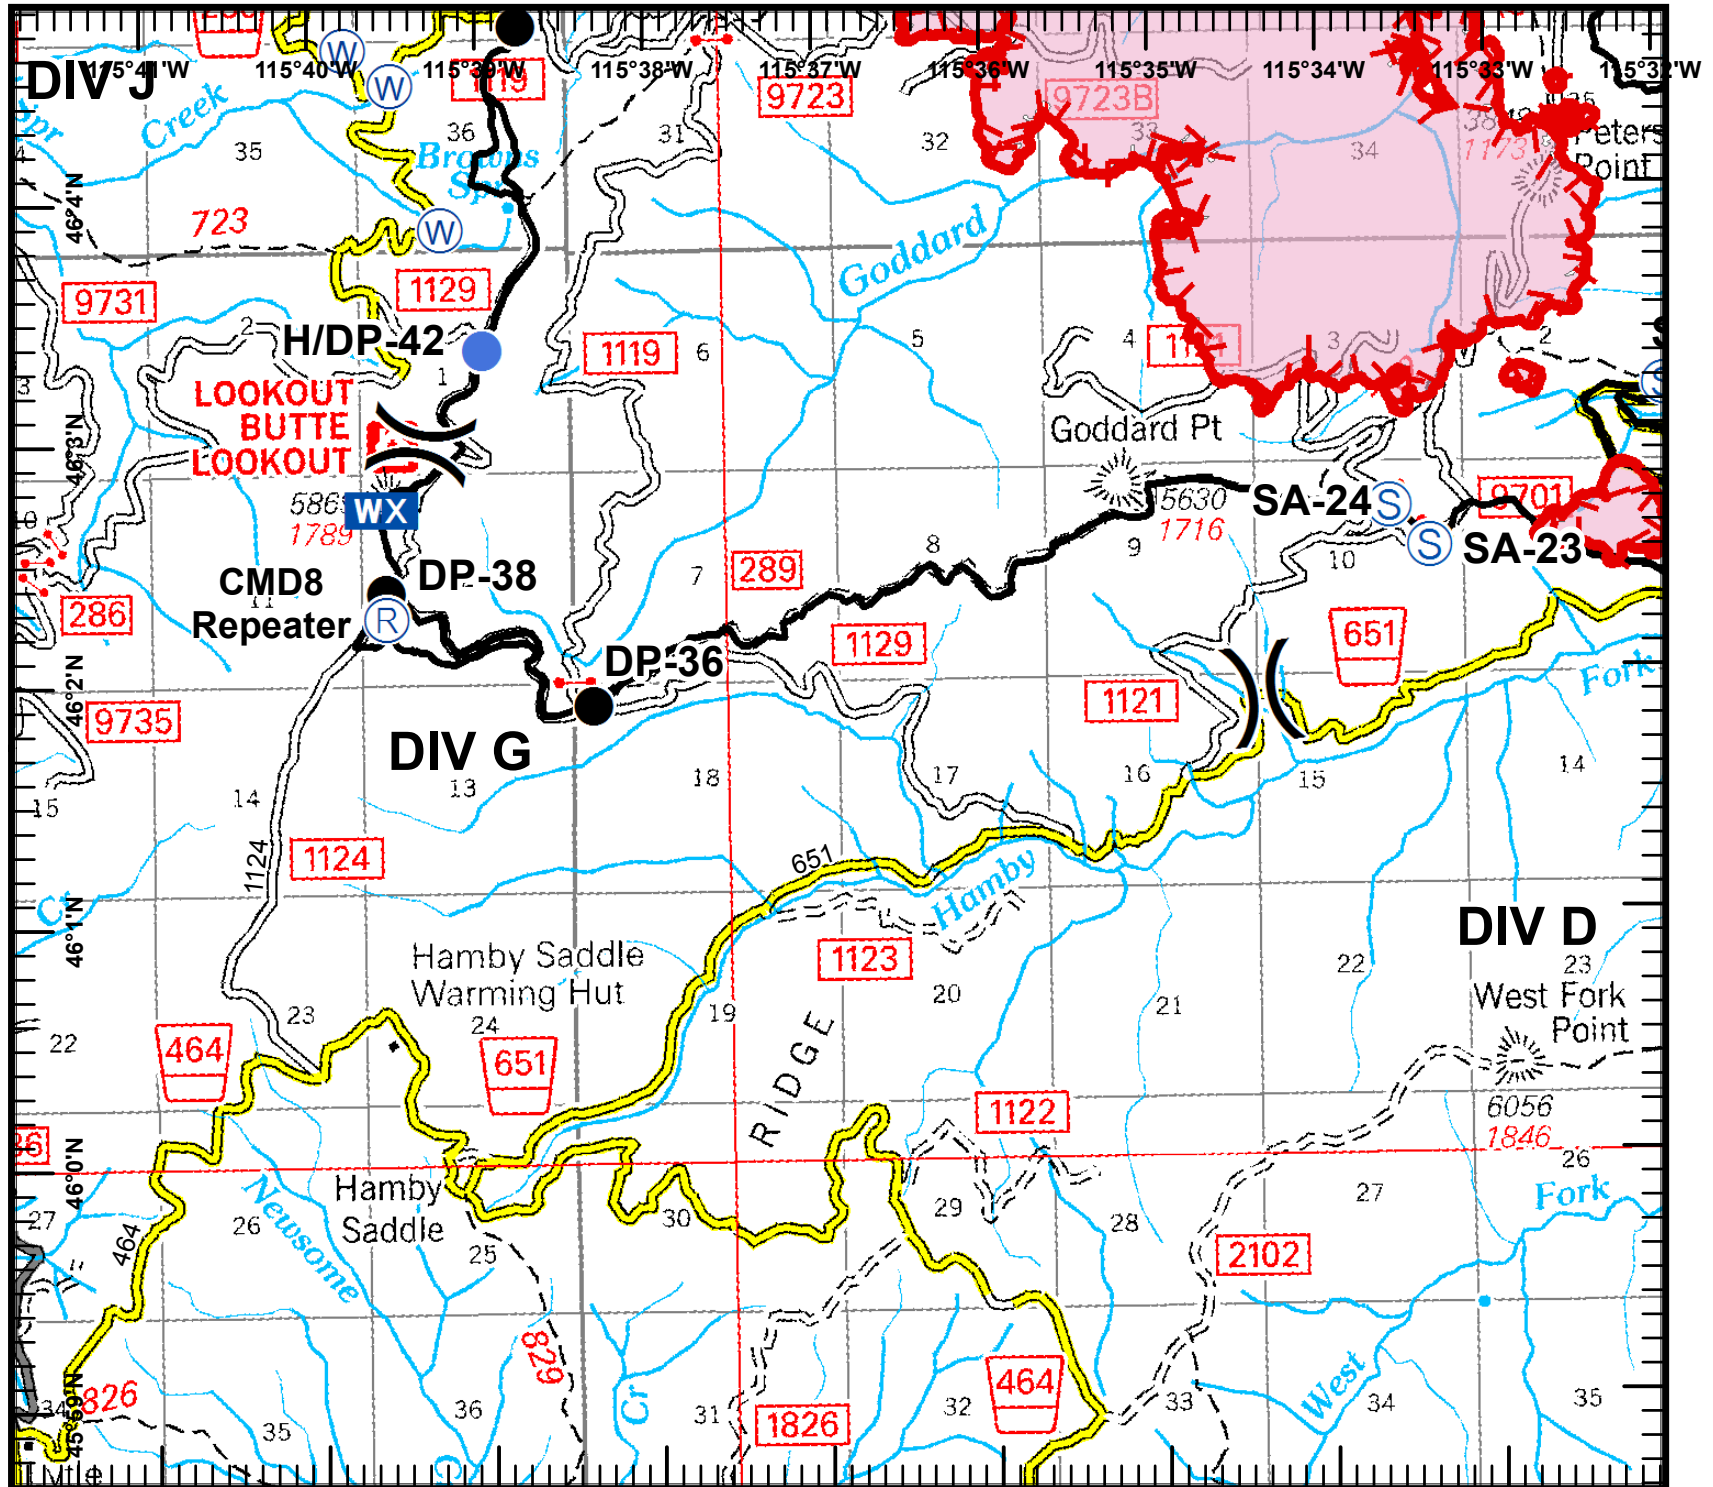

Johnson Bar Fire
 IDNCF390
 Aug 22, 2014
 Day shift
 8,359 acres
 NAD83 UTM Zone 11N

Page 1 of 4
 Divs A, L & O

Legend

- () Division
- ⊙ Spike Camp
- Drop Point
- ⊙ Staging Area
- Helispot
- ⊙ Repeater
- ⊙ Water Source
- WX Weather Station
- Uncontrolled Fire Edge
- Completed Line

0 4,000 Feet

Kevin Nelstead
 August 21, 2014
 1313 Hours

Johnson Bar Fire
 IDNCF390
 Aug 22, 2014
 Day shift
 8,359 acres
 NAD83 UTM Zone 11N

Page 2 of 4
 Division D

Legend

- Division
- Spike Camp
- Drop Point
- Staging Area
- Helispot
- Repeater
- Water Source
- Weather Station
- Uncontrolled Fire Edge
- Completed Line

0 4,000 Feet

Kevin Nelstead
 August 21, 2014
 1313 Hours

Johnson Bar Fire
 IDNCF390
 Aug 22, 2014
 Day shift
 8,359 acres
 NAD83 UTM Zone 11N

Page 3 of 4
 Division G

Legend

- () Division
- ⊙ Spike Camp
- Drop Point
- ⊙ Staging Area
- Helispot
- ⊙ Repeater
- ⊙ Water Source
- WX Weather Station
- Uncontrolled Fire Edge
- Completed Line

0 4,000 Feet

Kevin Nelstead
 August 21, 2014
 1313 Hours

Johnson Bar Fire
 IDNCF390
 Aug 22, 2014
 Day shift
 8,359 acres
 NAD83 UTM Zone 11N

Page 4 of 4
 Division J

Legend

- () Division
- ⊙ Spike Camp
- Drop Point
- ⊙ Staging Area
- Helispot
- ⊙ Repeater
- ⊙ Water Source
- WX Weather Station
- Uncontrolled Fire Edge
- Completed Line