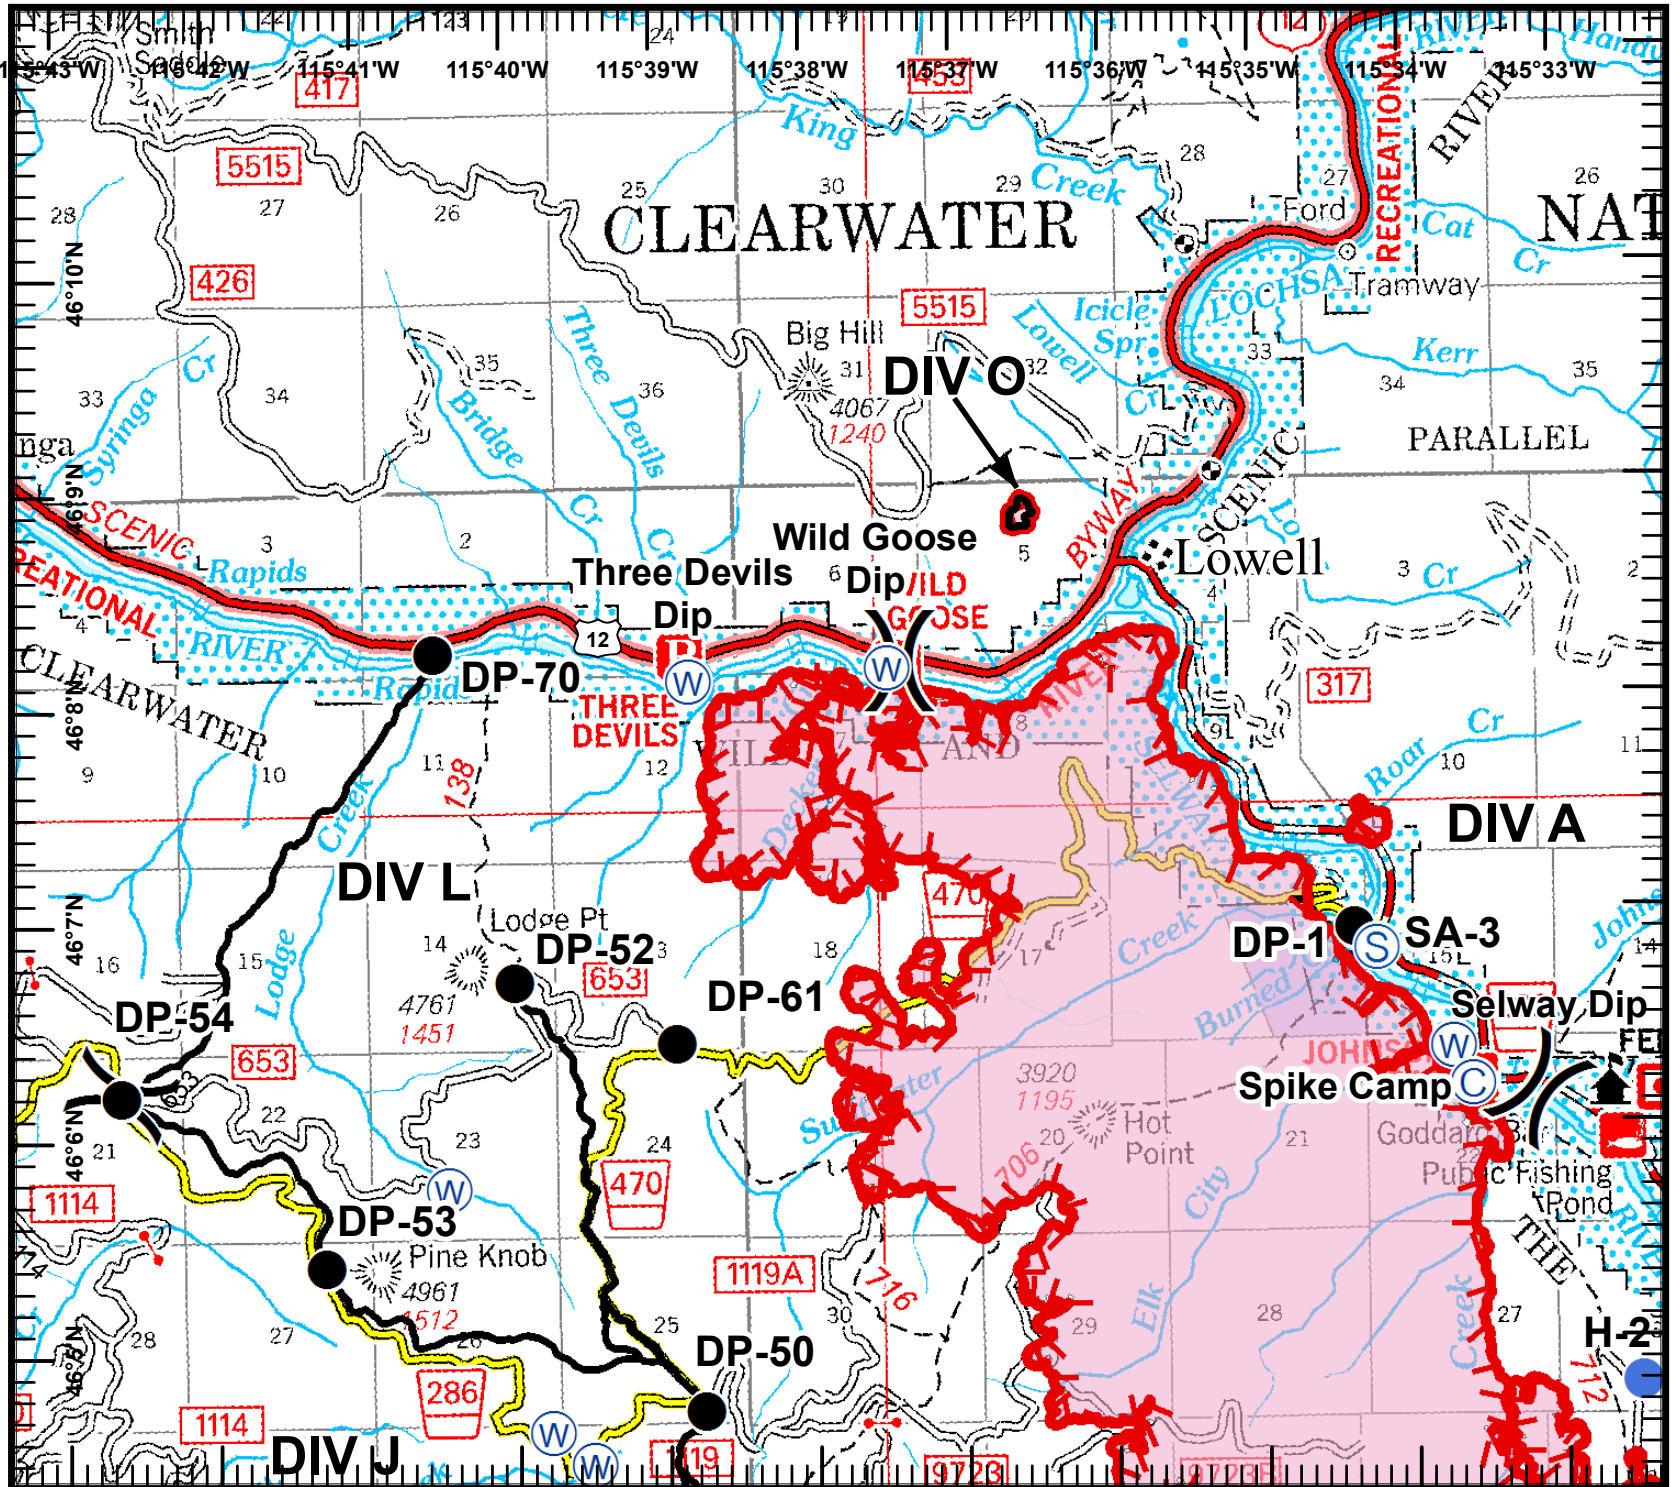

Johnson Bar Fire
 IDNCF390
 Aug 22, 2014
 Day shift
 8,359 acres
 NAD83 UTM Zone 11N

Page 1 of 4
 Divs A, L & O

Legend

- () Division
- ⊙ Spike Camp
- Drop Point
- ⊙ Staging Area
- Helispot
- ⊙ Repeater
- ⊙ Water Source
- WX Weather Station
- Uncontrolled Fire Edge
- Completed Line

0 4,000 Feet

Kevin Nelstead
 August 21, 2014
 1313 Hours

Johnson Bar Fire
 IDNCF390
 Aug 22, 2014
 Day shift
 8,359 acres
 NAD83 UTM Zone 11N

Page 2 of 4
 Division D

Legend

- Division
- Spike Camp
- Drop Point
- Staging Area
- Helispot
- Repeater
- Water Source
- Weather Station
- Uncontrolled Fire Edge
- Completed Line

0 4,000 Feet

Kevin Nelstead
 August 21, 2014
 1313 Hours

Johnson Bar Fire
 IDNCF390
 Aug 22, 2014
 Day shift
 8,359 acres
 NAD83 UTM Zone 11N

Page 3 of 4
 Division G

Legend

- () Division
- ⊙ Spike Camp
- Drop Point
- ⊙ Staging Area
- Helispot
- ⊙ Repeater
- ⊙ Water Source
- WX Weather Station
- Uncontrolled Fire Edge
- Completed Line

0 4,000 Feet

Kevin Nelstead
 August 21, 2014
 1313 Hours

Johnson Bar Fire
 IDNCF390
 Aug 22, 2014
 Day shift
 8,359 acres
 NAD83 UTM Zone 11N

Page 4 of 4
 Division J

Legend

- () Division
- ⊙ Spike Camp
- Drop Point
- ⊙ Staging Area
- Helispot
- ⊙ Repeater
- ⊙ Water Source
- WX Weather Station
- Uncontrolled Fire Edge
- Completed Line