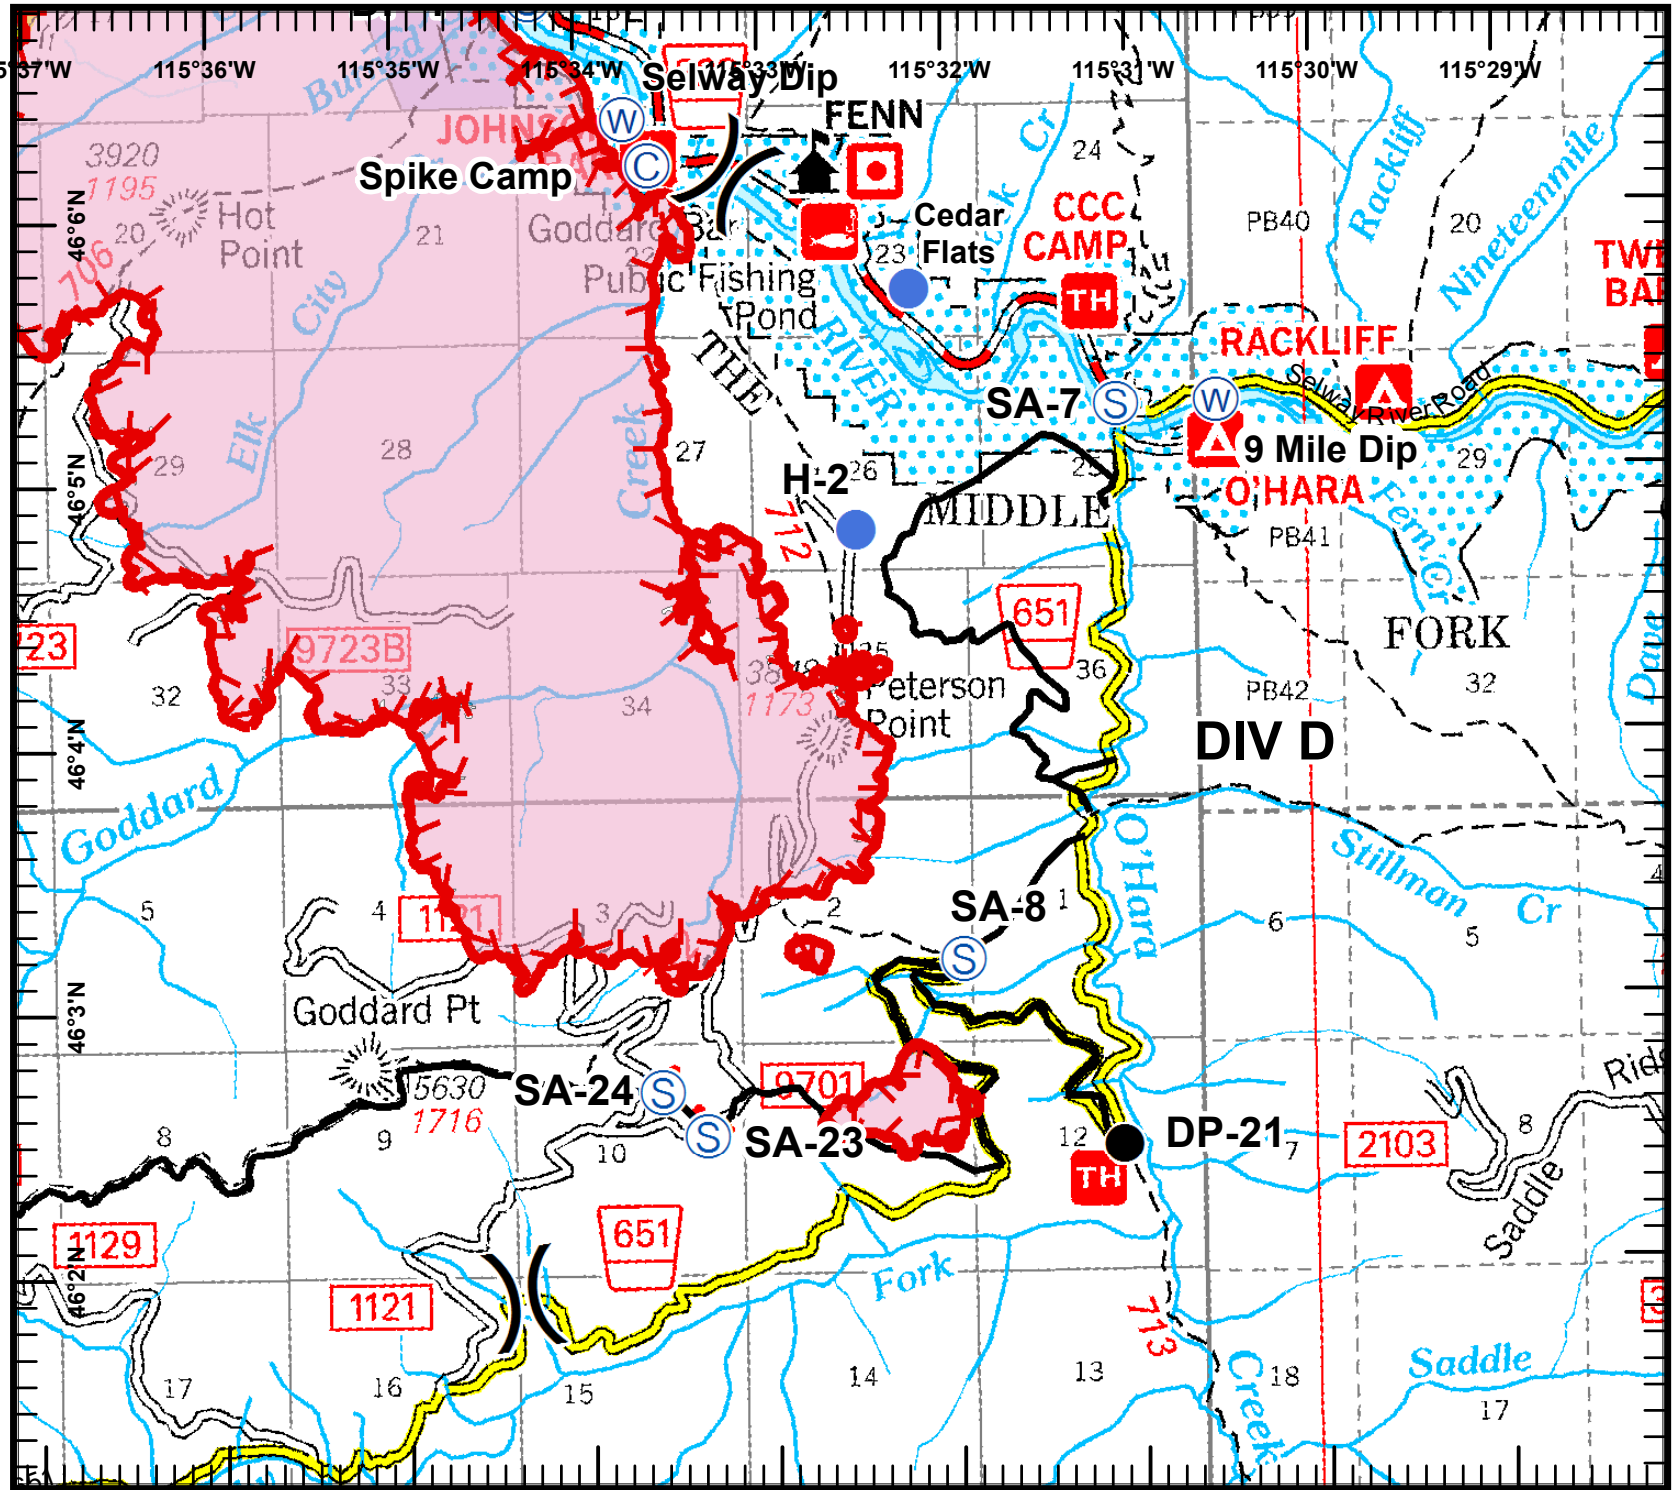

Johnson Bar Fire
 IDNCF390
 Aug 22, 2014
 Day shift
 8,359 acres
 NAD83 UTM Zone 11N

Page 1 of 4
 Divs A, L & O

Legend

- () Division
- ⊙ Spike Camp
- Drop Point
- ⊙ Staging Area
- Helispot
- ⊙ Repeater
- ⊙ Water Source
- WX Weather Station
- Uncontrolled Fire Edge
- Completed Line

0 4,000 Feet

Kevin Nelstead
 August 21, 2014
 1313 Hours

Johnson Bar Fire
 IDNCF390
 Aug 22, 2014
 Day shift
 8,359 acres
 NAD83 UTM Zone 11N

Page 2 of 4
 Division D

Legend

- Division
- Spike Camp
- Drop Point
- Staging Area
- Helispot
- Repeater
- Water Source
- Weather Station
- Uncontrolled Fire Edge
- Completed Line

0 4,000 Feet

Kevin Nelstead
 August 21, 2014
 1313 Hours

Johnson Bar Fire
 IDNCF390
 Aug 22, 2014
 Day shift
 8,359 acres
 NAD83 UTM Zone 11N

Page 3 of 4
 Division G

Legend

- () Division
- ⊙ Spike Camp
- Drop Point
- ⊙ Staging Area
- Helispot
- ⊙ Repeater
- ⊙ Water Source
- WX Weather Station
- Uncontrolled Fire Edge
- Completed Line

0 4,000 Feet

Kevin Nelstead
 August 21, 2014
 1313 Hours

Johnson Bar Fire
 IDNCF390
 Aug 22, 2014
 Day shift
 8,359 acres
 NAD83 UTM Zone 11N

Page 4 of 4
 Division J

Legend

- () Division
- ⊙ Spike Camp
- Drop Point
- ⊙ Staging Area
- Helispot
- ⊙ Repeater
- ⊙ Water Source
- WX Weather Station
- Uncontrolled Fire Edge
- Completed Line