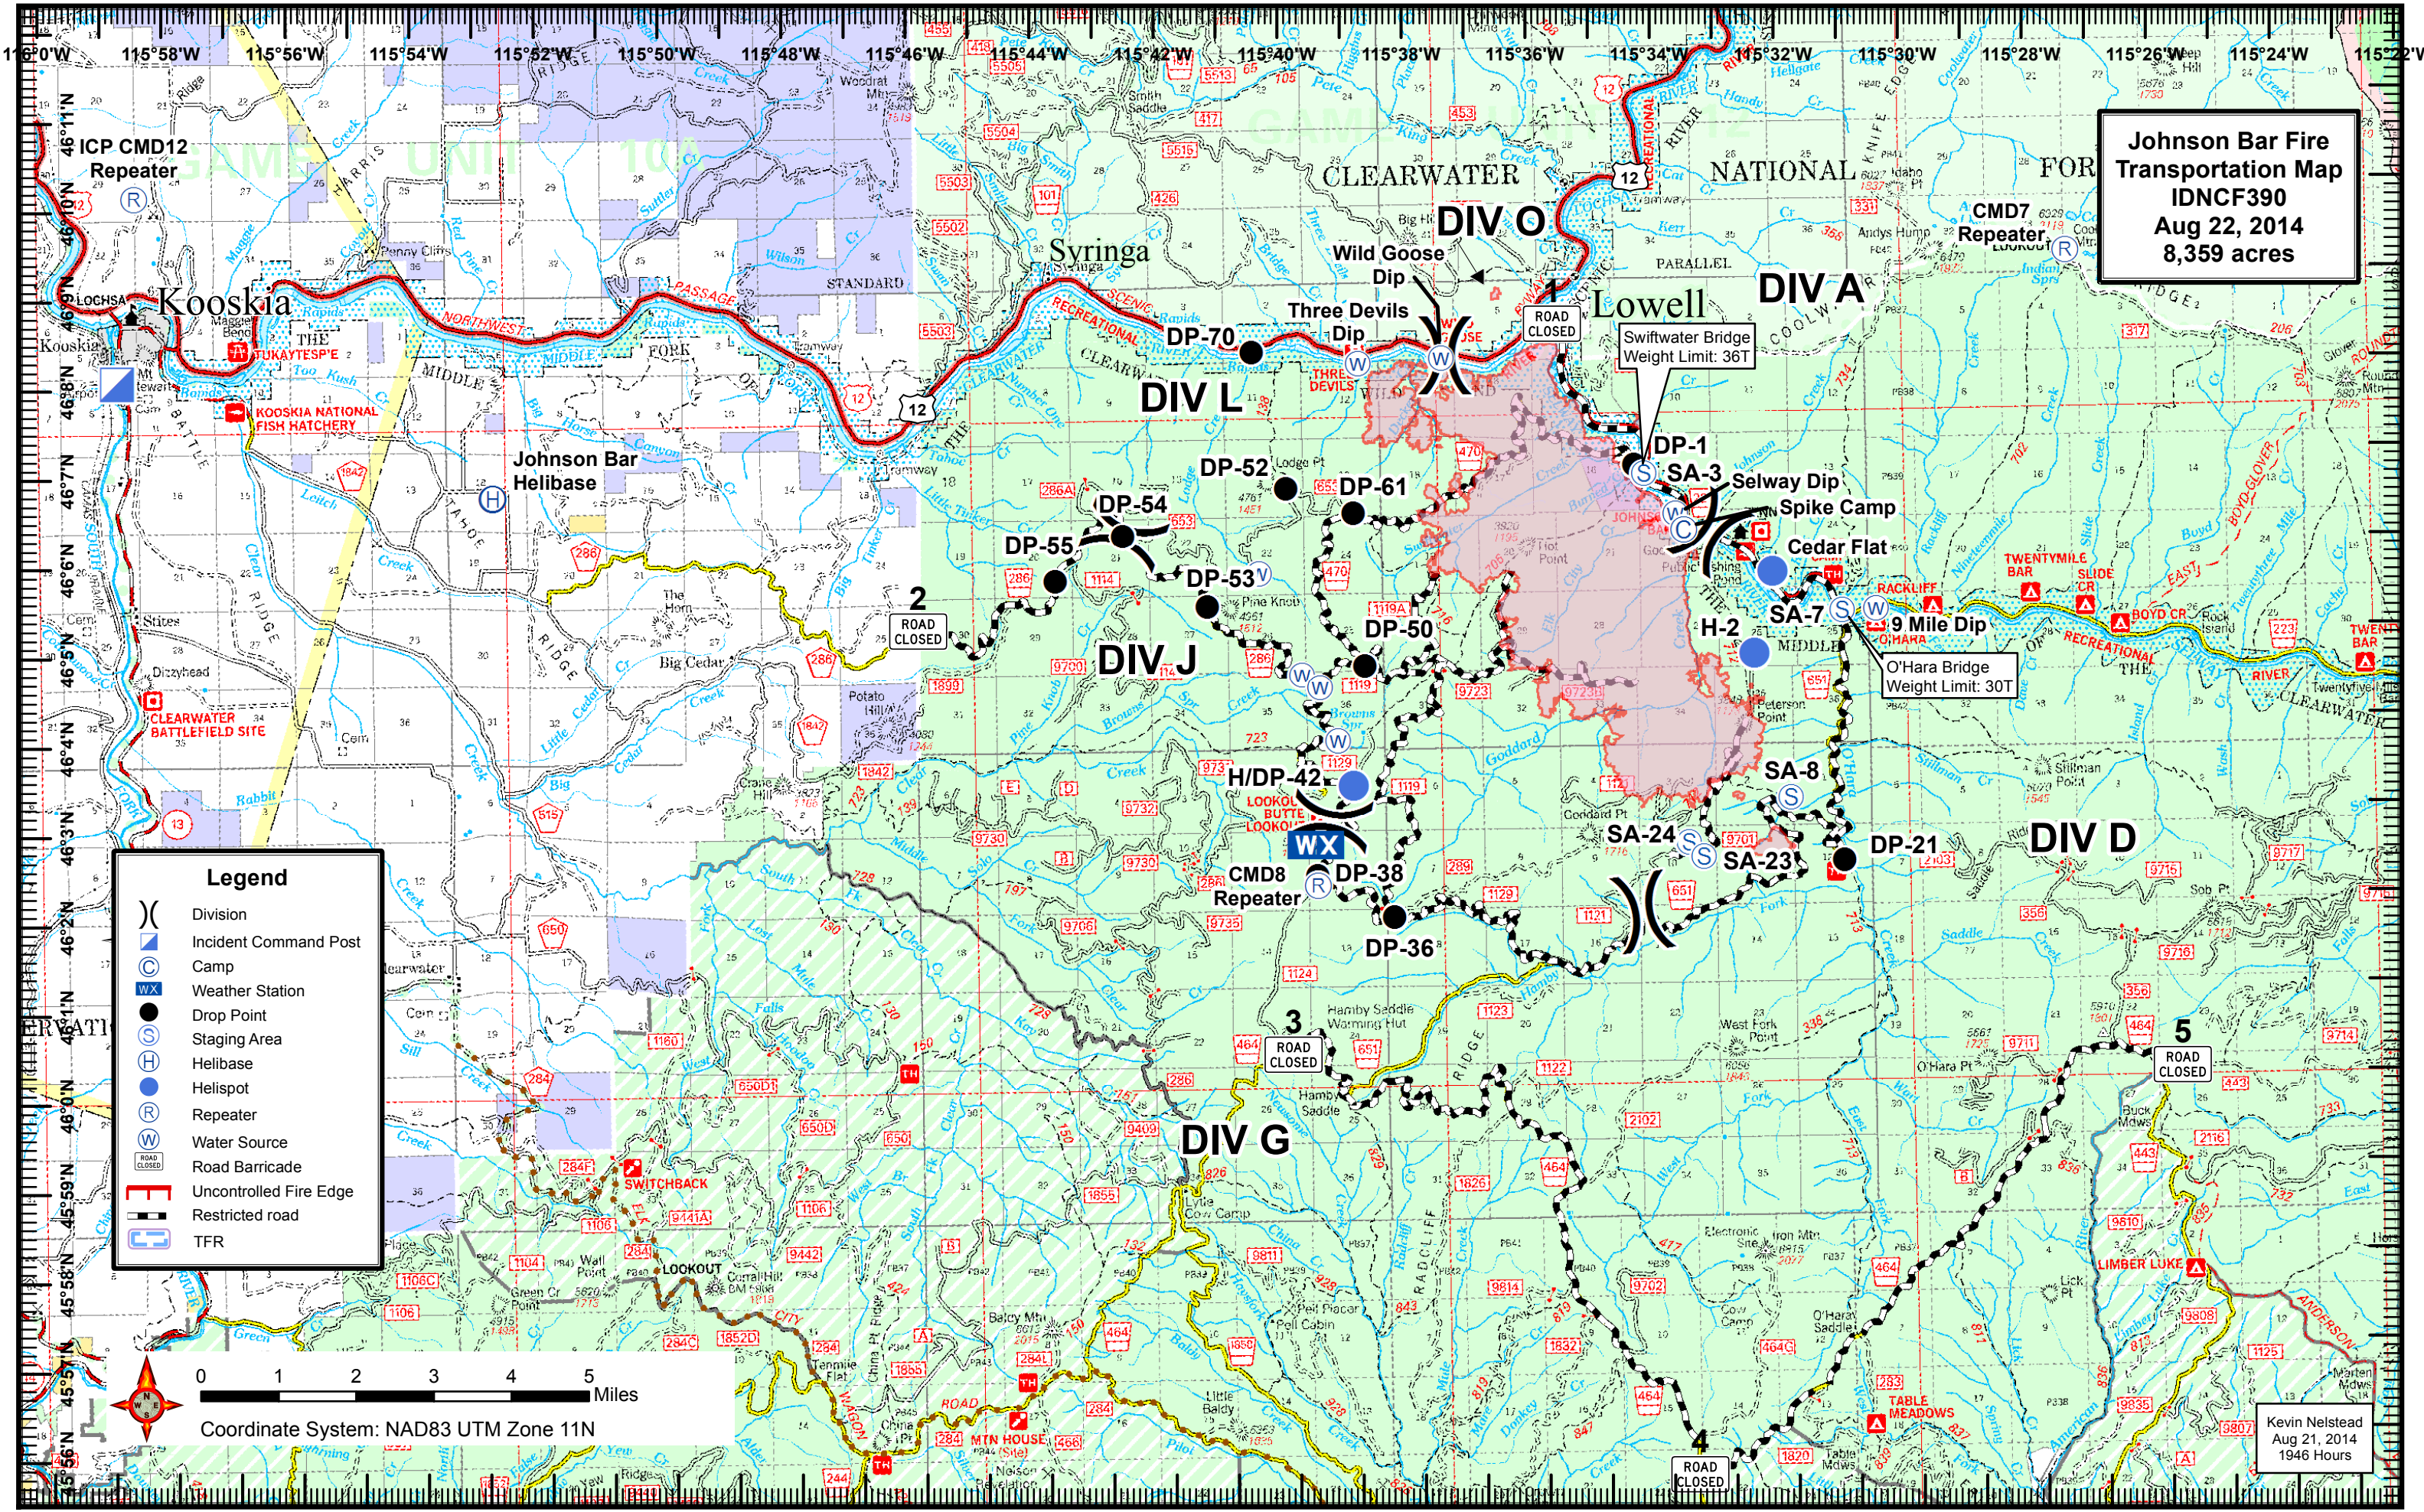

**Johnson Bar Fire
Transportation Map
IDNCF390
Aug 22, 2014
8,359 acres**

Legend

- () Division
- Incident Command Post
- C Camp
- WX Weather Station
- Drop Point
- S Staging Area
- H Helibase
- Helispot
- R Repeater
- W Water Source
- ROAD CLOSED Road Barricade
- Uncontrolled Fire Edge
- Restricted road
- TFR

0 1 2 3 4 5 Miles
Coordinate System: NAD83 UTM Zone 11N

Kevin Nelstead
Aug 21, 2014
1946 Hours