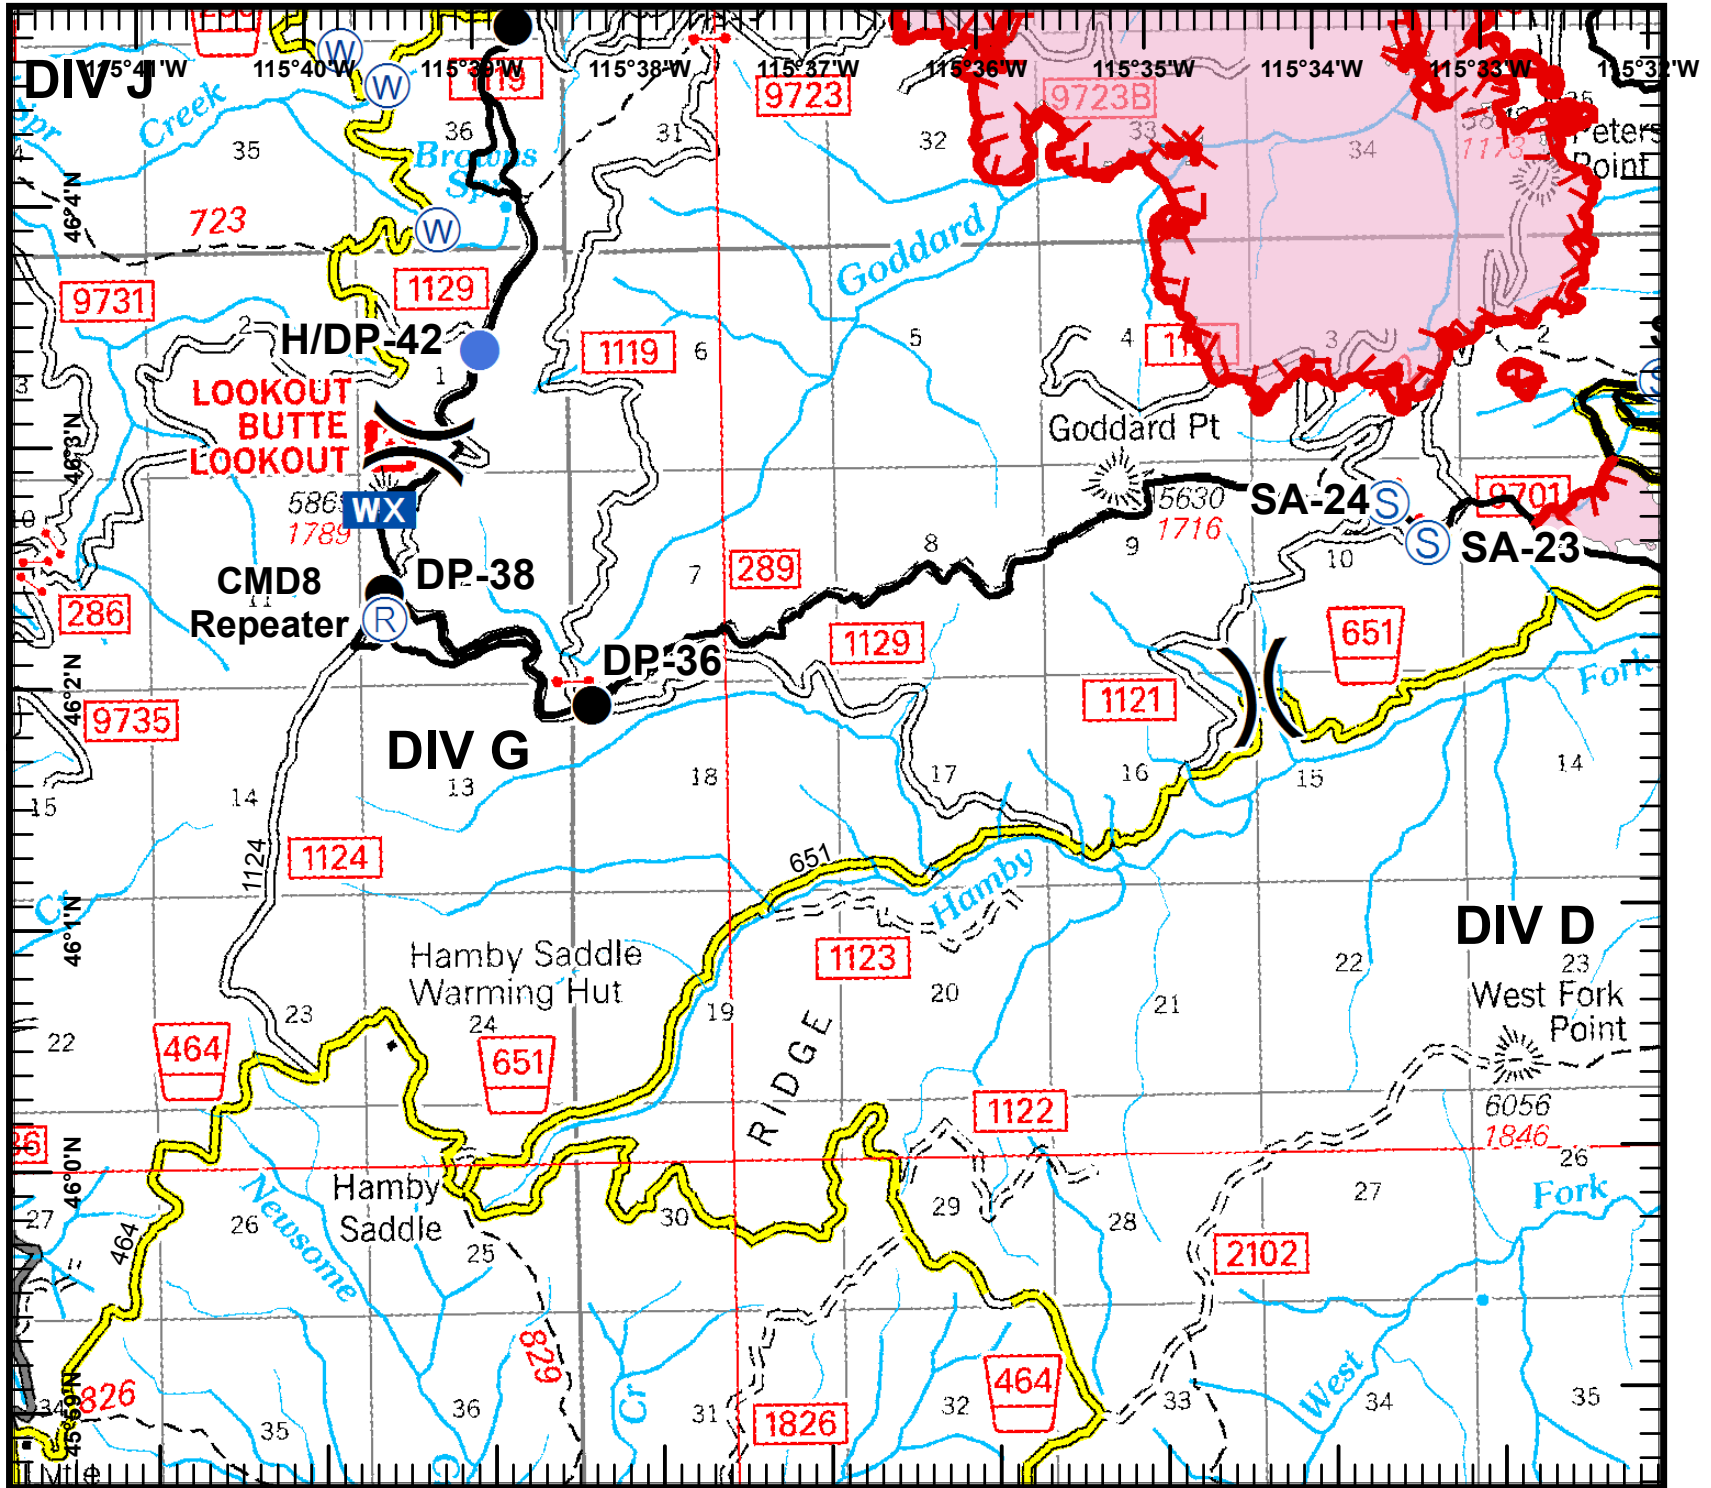

**Johnson Bar Fire**  
**IDNCF390**  
**Aug 23, 2014**  
**8,498 acres**  
**NAD83 UTM Zone 11N**

Page 1 of 4  
 Divs A, L & O

**Legend**

- ( ) Division
- ⊙ Spike Camp
- Drop Point
- ⊙ Staging Area
- Helispot
- ⊙ Repeater
- ⊙ Water Source
- WX Weather Station
- Uncontrolled Fire Edge
- Completed Line

Kevin Nelstead  
 August 22, 2014  
 2100 Hours

Johnson Bar Fire  
 IDNCF390  
 Aug 23, 2014  
 8,498 acres  
 NAD83 UTM Zone 11N

Page 2 of 4  
 Division D

**Legend**

- ( ) Division
- ⊙ Spike Camp
- Drop Point
- ⊙ Staging Area
- Helispot
- ⊙ Repeater
- ⊙ Water Source
- WX Weather Station
- Uncontrolled Fire Edge
- Completed Line

0 4,000 Feet

Kevin Nelstead  
 August 22, 2014  
 2100 Hours

Johnson Bar Fire  
 IDNCF390  
 Aug 23, 2014  
 8,498 acres  
 NAD83 UTM Zone 11N

Page 3 of 4  
 Division G

**Legend**

- ( ) Division
- ⊙ Spike Camp
- Drop Point
- ⊙ Staging Area
- Helispot
- ⊙ Repeater
- ⊙ Water Source
- WX Weather Station
- Uncontrolled Fire Edge
- Completed Line

0 4,000 Feet

Kevin Nelstead  
 August 22, 2014  
 2100 Hours

**Johnson Bar Fire**  
**IDNCF390**  
**Aug 23, 2014**  
**8,498 acres**  
**NAD83 UTM Zone 11N**

Page 4 of 4  
 Division J

**Legend**

- ( ) Division
- ⊙ Spike Camp
- Drop Point
- ⊙ Staging Area
- Helispot
- ⊙ Repeater
- ⊙ Water Source
- WX Weather Station
- Uncontrolled Fire Edge
- Completed Line