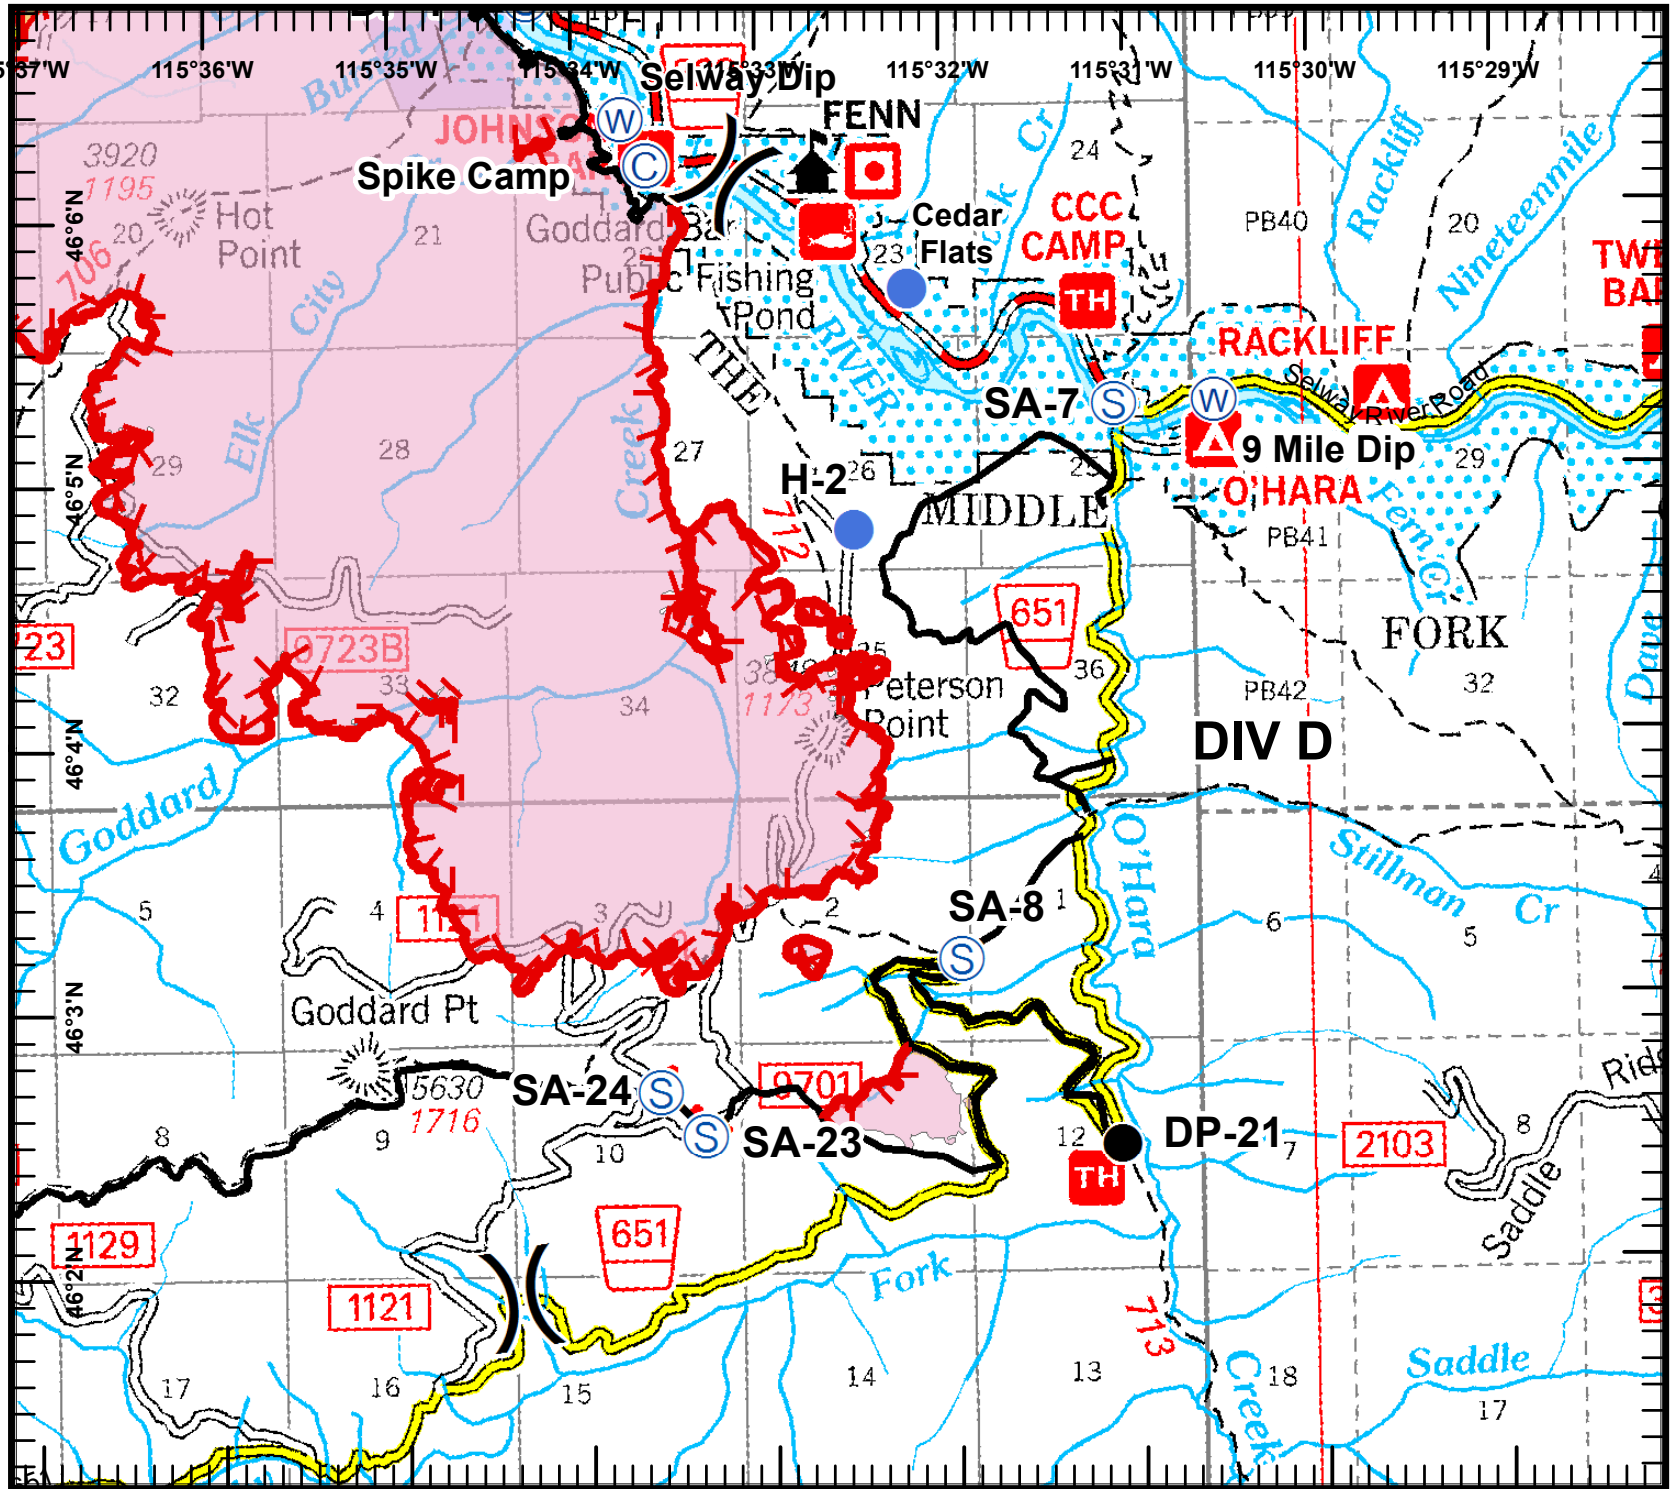

**Johnson Bar Fire**  
**IDNCF390**  
**Aug 23, 2014**  
**8,498 acres**  
**NAD83 UTM Zone 11N**

Page 1 of 4  
 Divs A, L & O

**Legend**

- ( ) Division
- ⊙ Spike Camp
- Drop Point
- ⊙ Staging Area
- Helispot
- ⊙ Repeater
- ⊙ Water Source
- WX Weather Station
- Uncontrolled Fire Edge
- Completed Line

Kevin Nelstead  
 August 22, 2014  
 2100 Hours

Johnson Bar Fire  
 IDNCF390  
 Aug 23, 2014  
 8,498 acres  
 NAD83 UTM Zone 11N

Page 2 of 4  
 Division D

**Legend**

- ( ) Division
- ⊙ Spike Camp
- Drop Point
- ⊙ Staging Area
- Helispot
- ⊙ Repeater
- ⊙ Water Source
- WX Weather Station
- Uncontrolled Fire Edge
- Completed Line

0 4,000 Feet

Kevin Nelstead  
 August 22, 2014  
 2100 Hours

Johnson Bar Fire  
 IDNCF390  
 Aug 23, 2014  
 8,498 acres  
 NAD83 UTM Zone 11N

Page 3 of 4  
 Division G

**Legend**

- ( ) Division
- ⊙ Spike Camp
- Drop Point
- ⊙ Staging Area
- Helispot
- ⊙ Repeater
- ⊙ Water Source
- WX Weather Station
- Uncontrolled Fire Edge
- Completed Line

0 4,000 Feet

Kevin Nelstead  
 August 22, 2014  
 2100 Hours

**Johnson Bar Fire**  
**IDNCF390**  
**Aug 23, 2014**  
**8,498 acres**  
**NAD83 UTM Zone 11N**

Page 4 of 4  
 Division J

**Legend**

- ( ) Division
- ⊙ Spike Camp
- Drop Point
- ⊙ Staging Area
- Helispot
- ⊙ Repeater
- ⊙ Water Source
- WX Weather Station
- Uncontrolled Fire Edge
- Completed Line