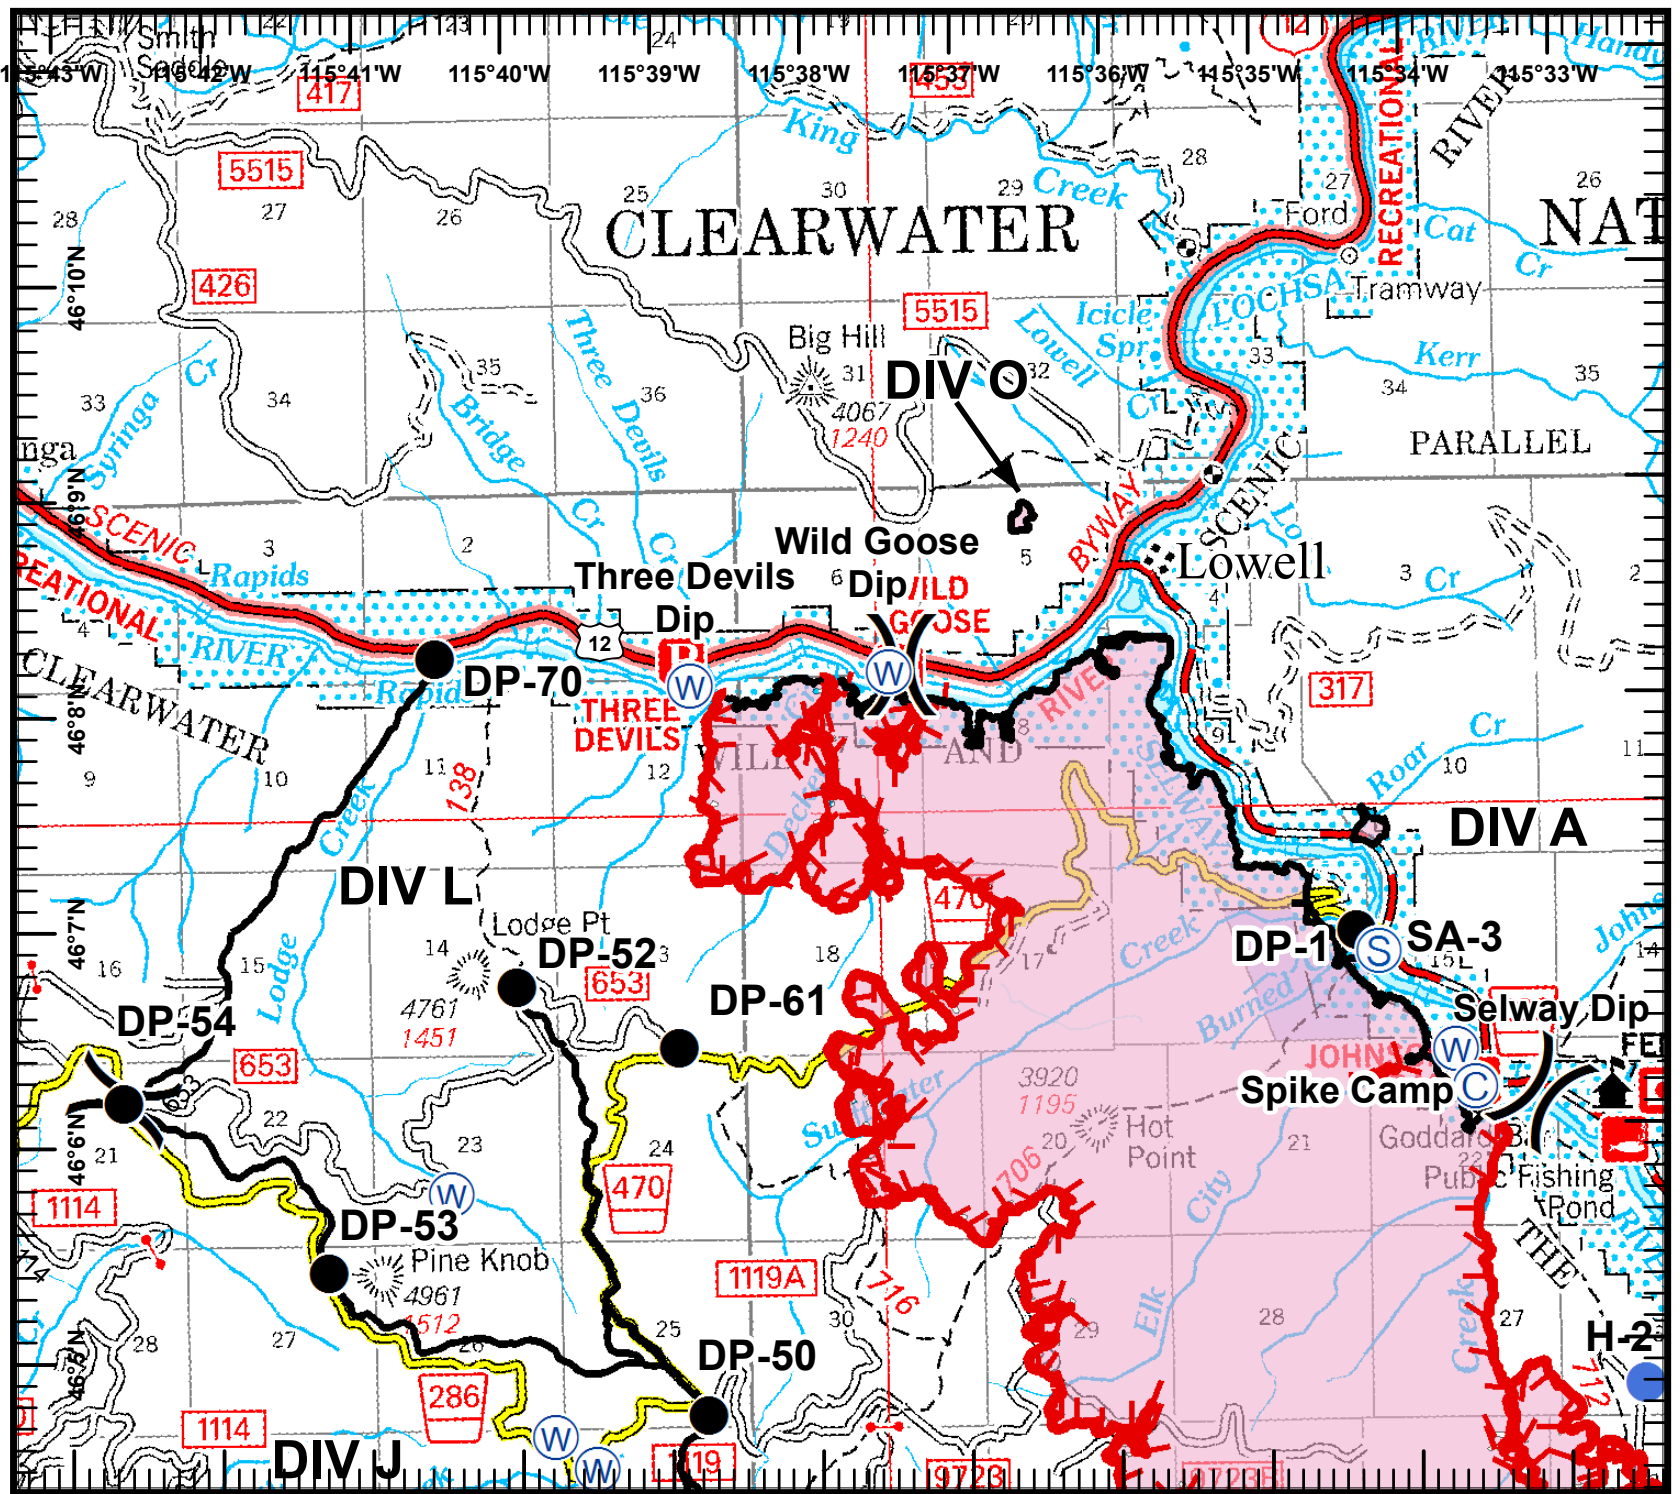

**Johnson Bar Fire**  
**IDNCF390**  
**Aug 23, 2014**  
**8,498 acres**  
**NAD83 UTM Zone 11N**

Page 1 of 4  
 Divs A, L & O

**Legend**

- ( ) Division
- ⊙ Spike Camp
- Drop Point
- ⊙ Staging Area
- Helispot
- ⊙ Repeater
- ⊙ Water Source
- WX Weather Station
- Uncontrolled Fire Edge
- Completed Line

Kevin Nelstead  
 August 22, 2014  
 2100 Hours

Johnson Bar Fire  
 IDNCF390  
 Aug 23, 2014  
 8,498 acres  
 NAD83 UTM Zone 11N

Page 2 of 4  
 Division D

**Legend**

- ( ) Division
- ⊙ Spike Camp
- Drop Point
- ⊙ Staging Area
- Helispot
- ⊙ Repeater
- ⊙ Water Source
- WX Weather Station
- Uncontrolled Fire Edge
- Completed Line

0 4,000 Feet

Kevin Nelstead  
 August 22, 2014  
 2100 Hours

Johnson Bar Fire  
 IDNCF390  
 Aug 23, 2014  
 8,498 acres  
 NAD83 UTM Zone 11N

Page 3 of 4  
 Division G

**Legend**

- ( ) Division
- ⊙ Spike Camp
- Drop Point
- ⊙ Staging Area
- Helispot
- ⊙ Repeater
- ⊙ Water Source
- WX Weather Station
- Uncontrolled Fire Edge
- Completed Line

0 4,000 Feet

Kevin Nelstead  
 August 22, 2014  
 2100 Hours

**Johnson Bar Fire**  
**IDNCF390**  
**Aug 23, 2014**  
**8,498 acres**  
**NAD83 UTM Zone 11N**

Page 4 of 4  
 Division J

**Legend**

- ( ) Division
- ⊙ Spike Camp
- Drop Point
- ⊙ Staging Area
- Helispot
- ⊙ Repeater
- ⊙ Water Source
- WX Weather Station
- Uncontrolled Fire Edge
- Completed Line