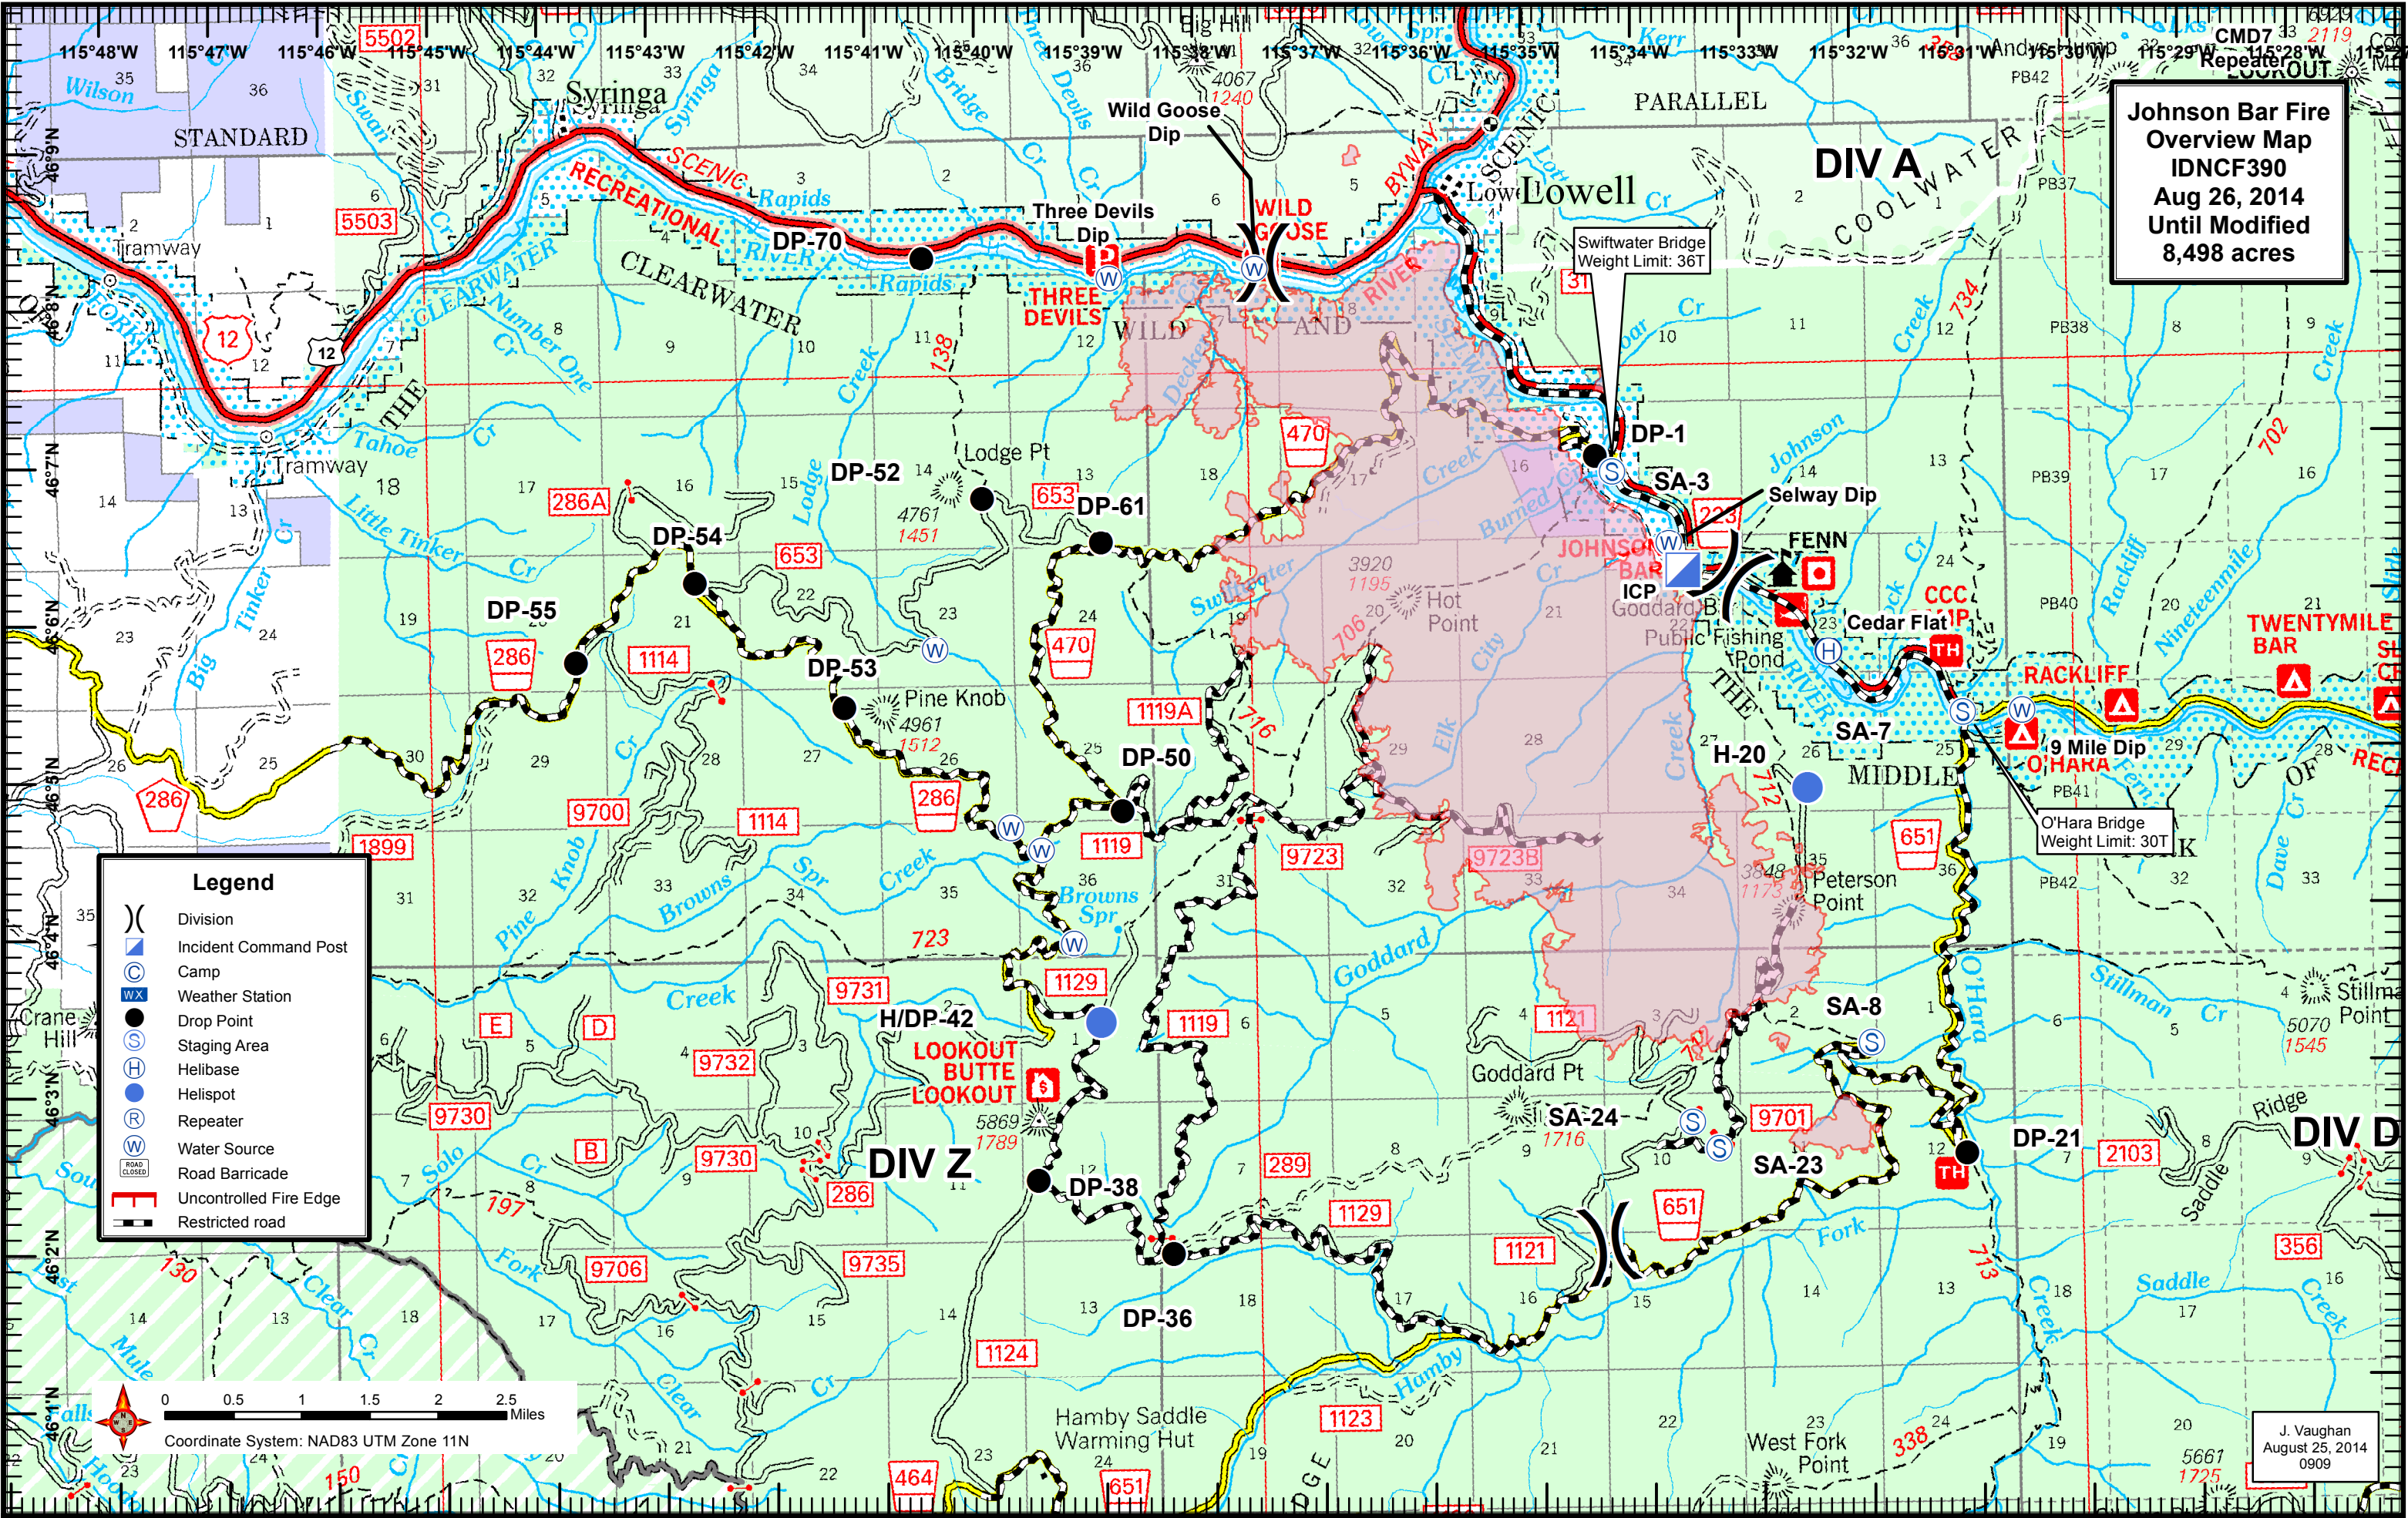

**Johnson Bar Fire
Overview Map
IDNCF390
Aug 26, 2014
Until Modified
8,498 acres**

Legend

- () Division
- Incident Command Post
- Camp
- WX Weather Station
- Drop Point
- S Staging Area
- H Helibase
- Helispot
- R Repeater
- W Water Source
- ROAD CLOSED Road Barricade
- Uncontrolled Fire Edge
- Restricted road

J. Vaughan
August 25, 2014
0909