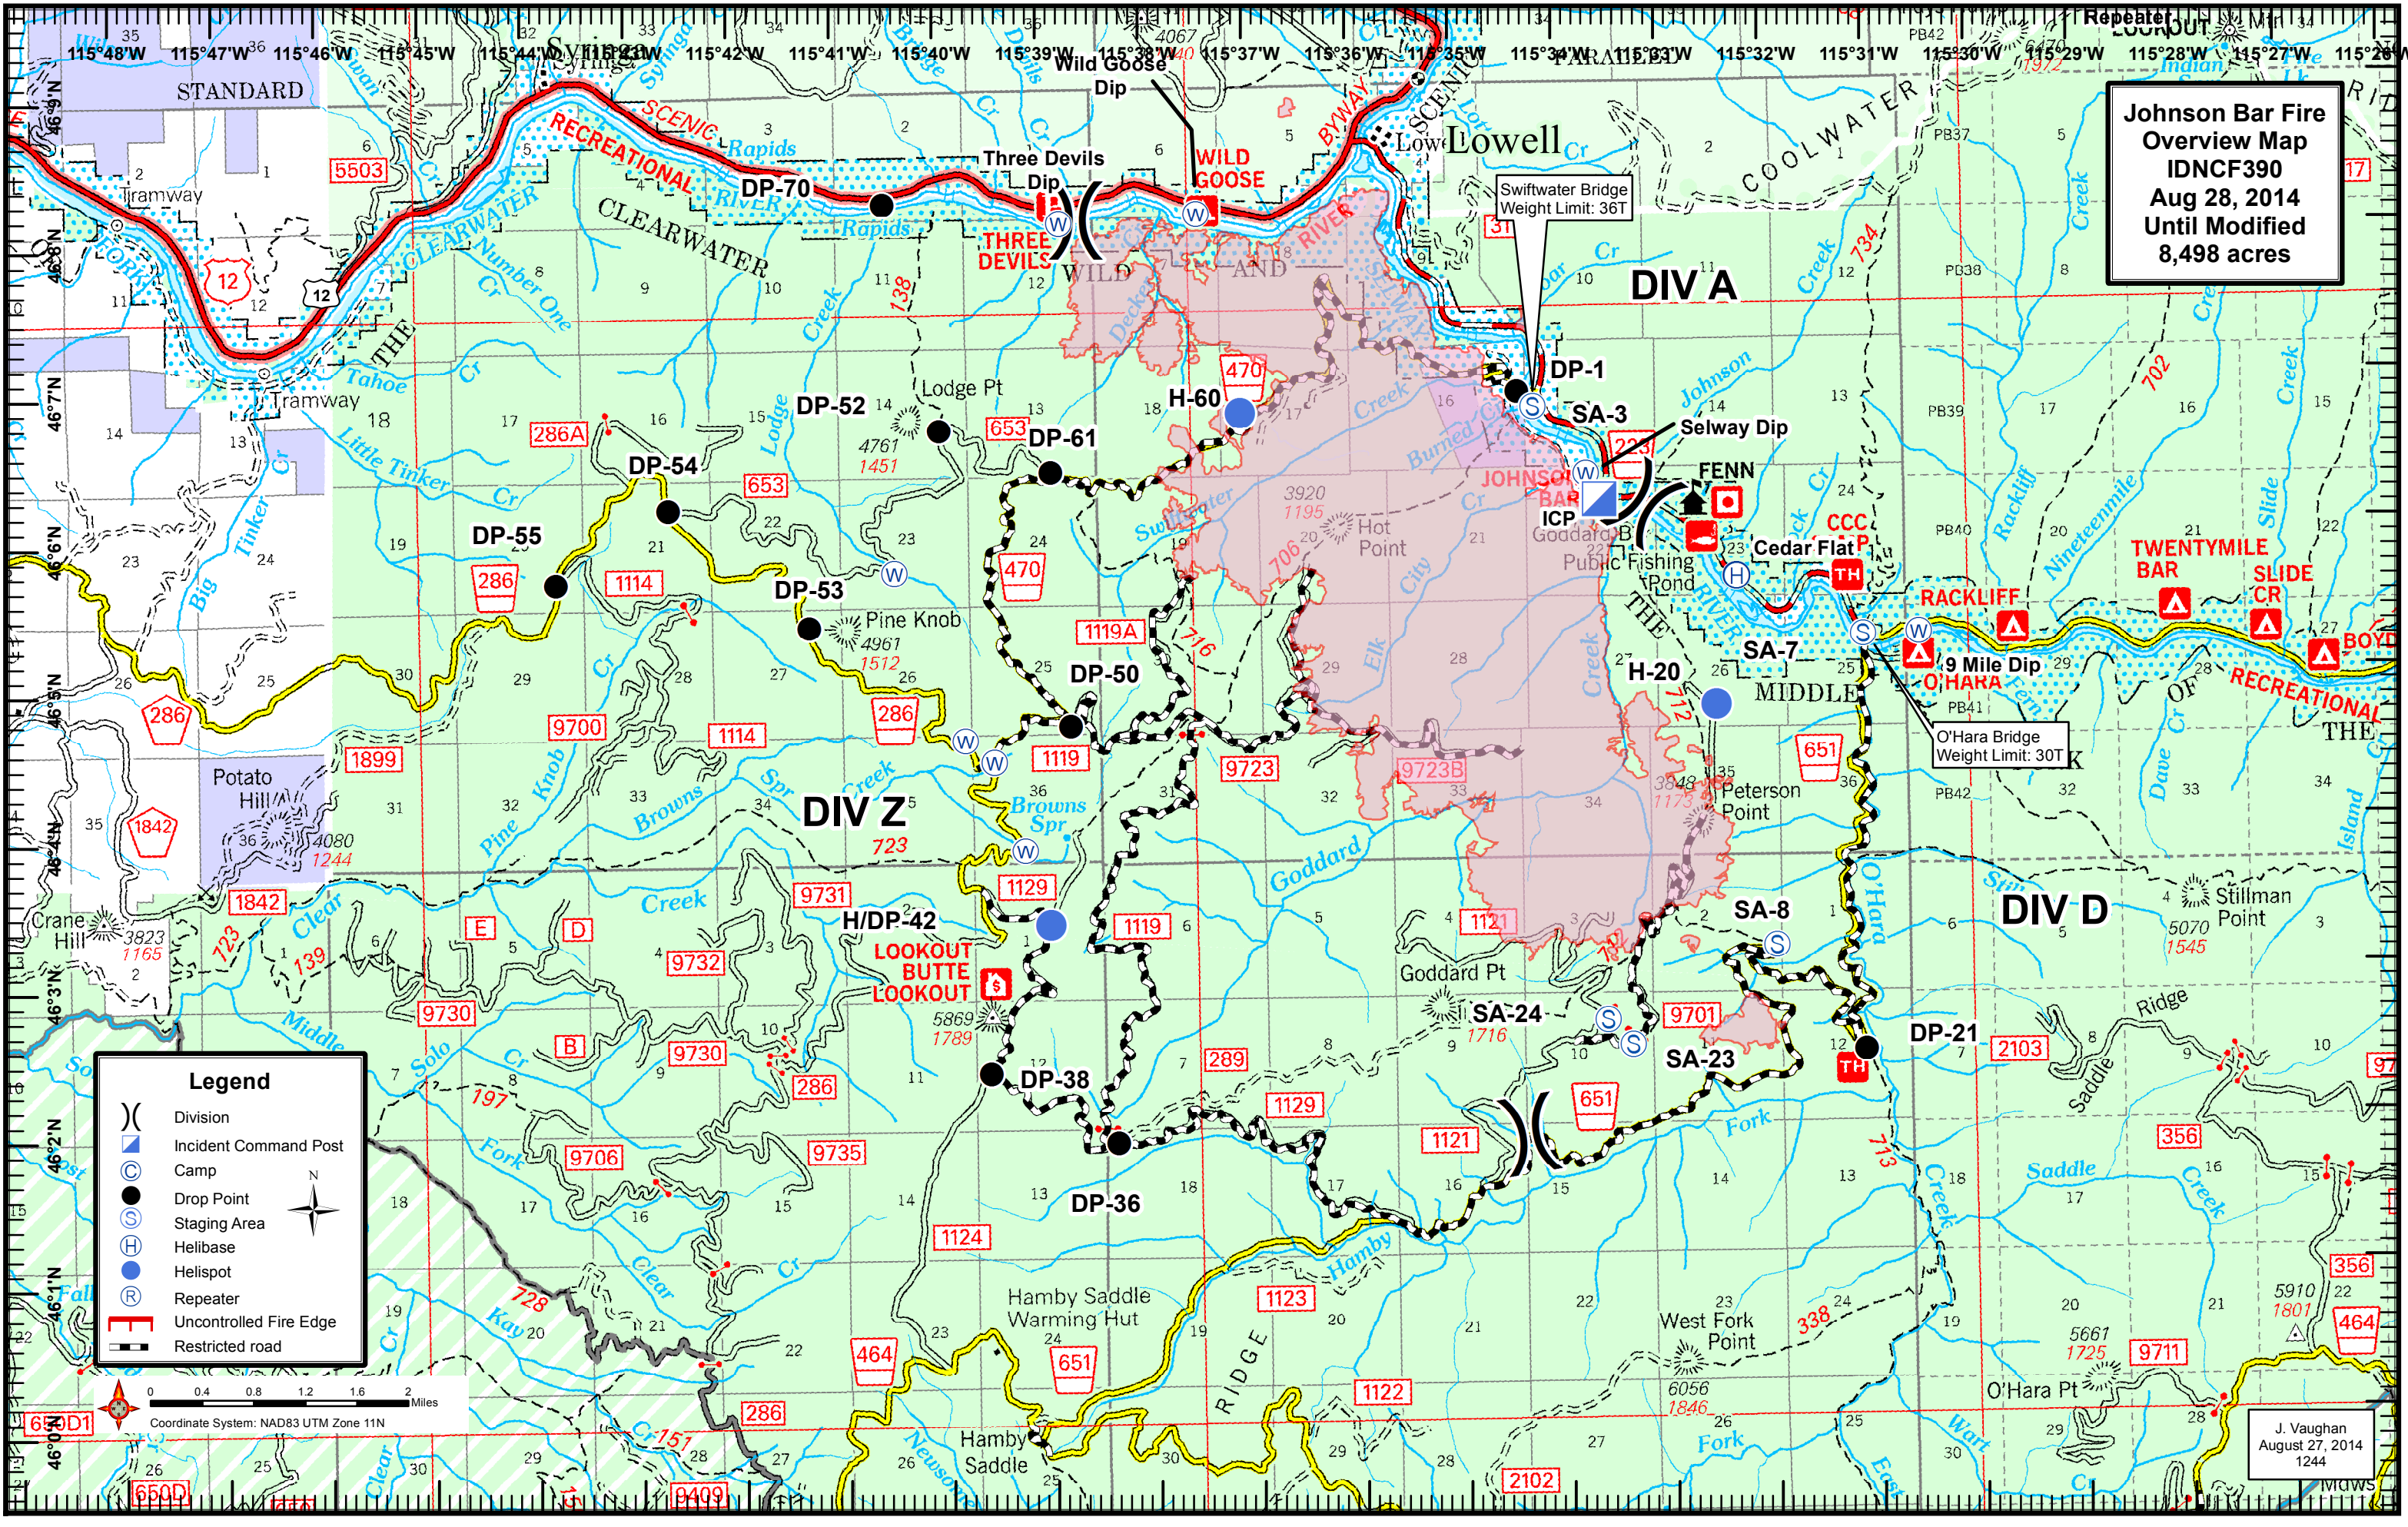

**Johnson Bar Fire
Overview Map
IDNCF390
Aug 28, 2014
Until Modified
8,498 acres**

Legend

- () Division
- Incident Command Post
- Camp
- Drop Point
- Staging Area
- Helibase
- Helispot
- Repeater
- Uncontrolled Fire Edge
- Restricted road

J. Vaughan
August 27, 2014
1244