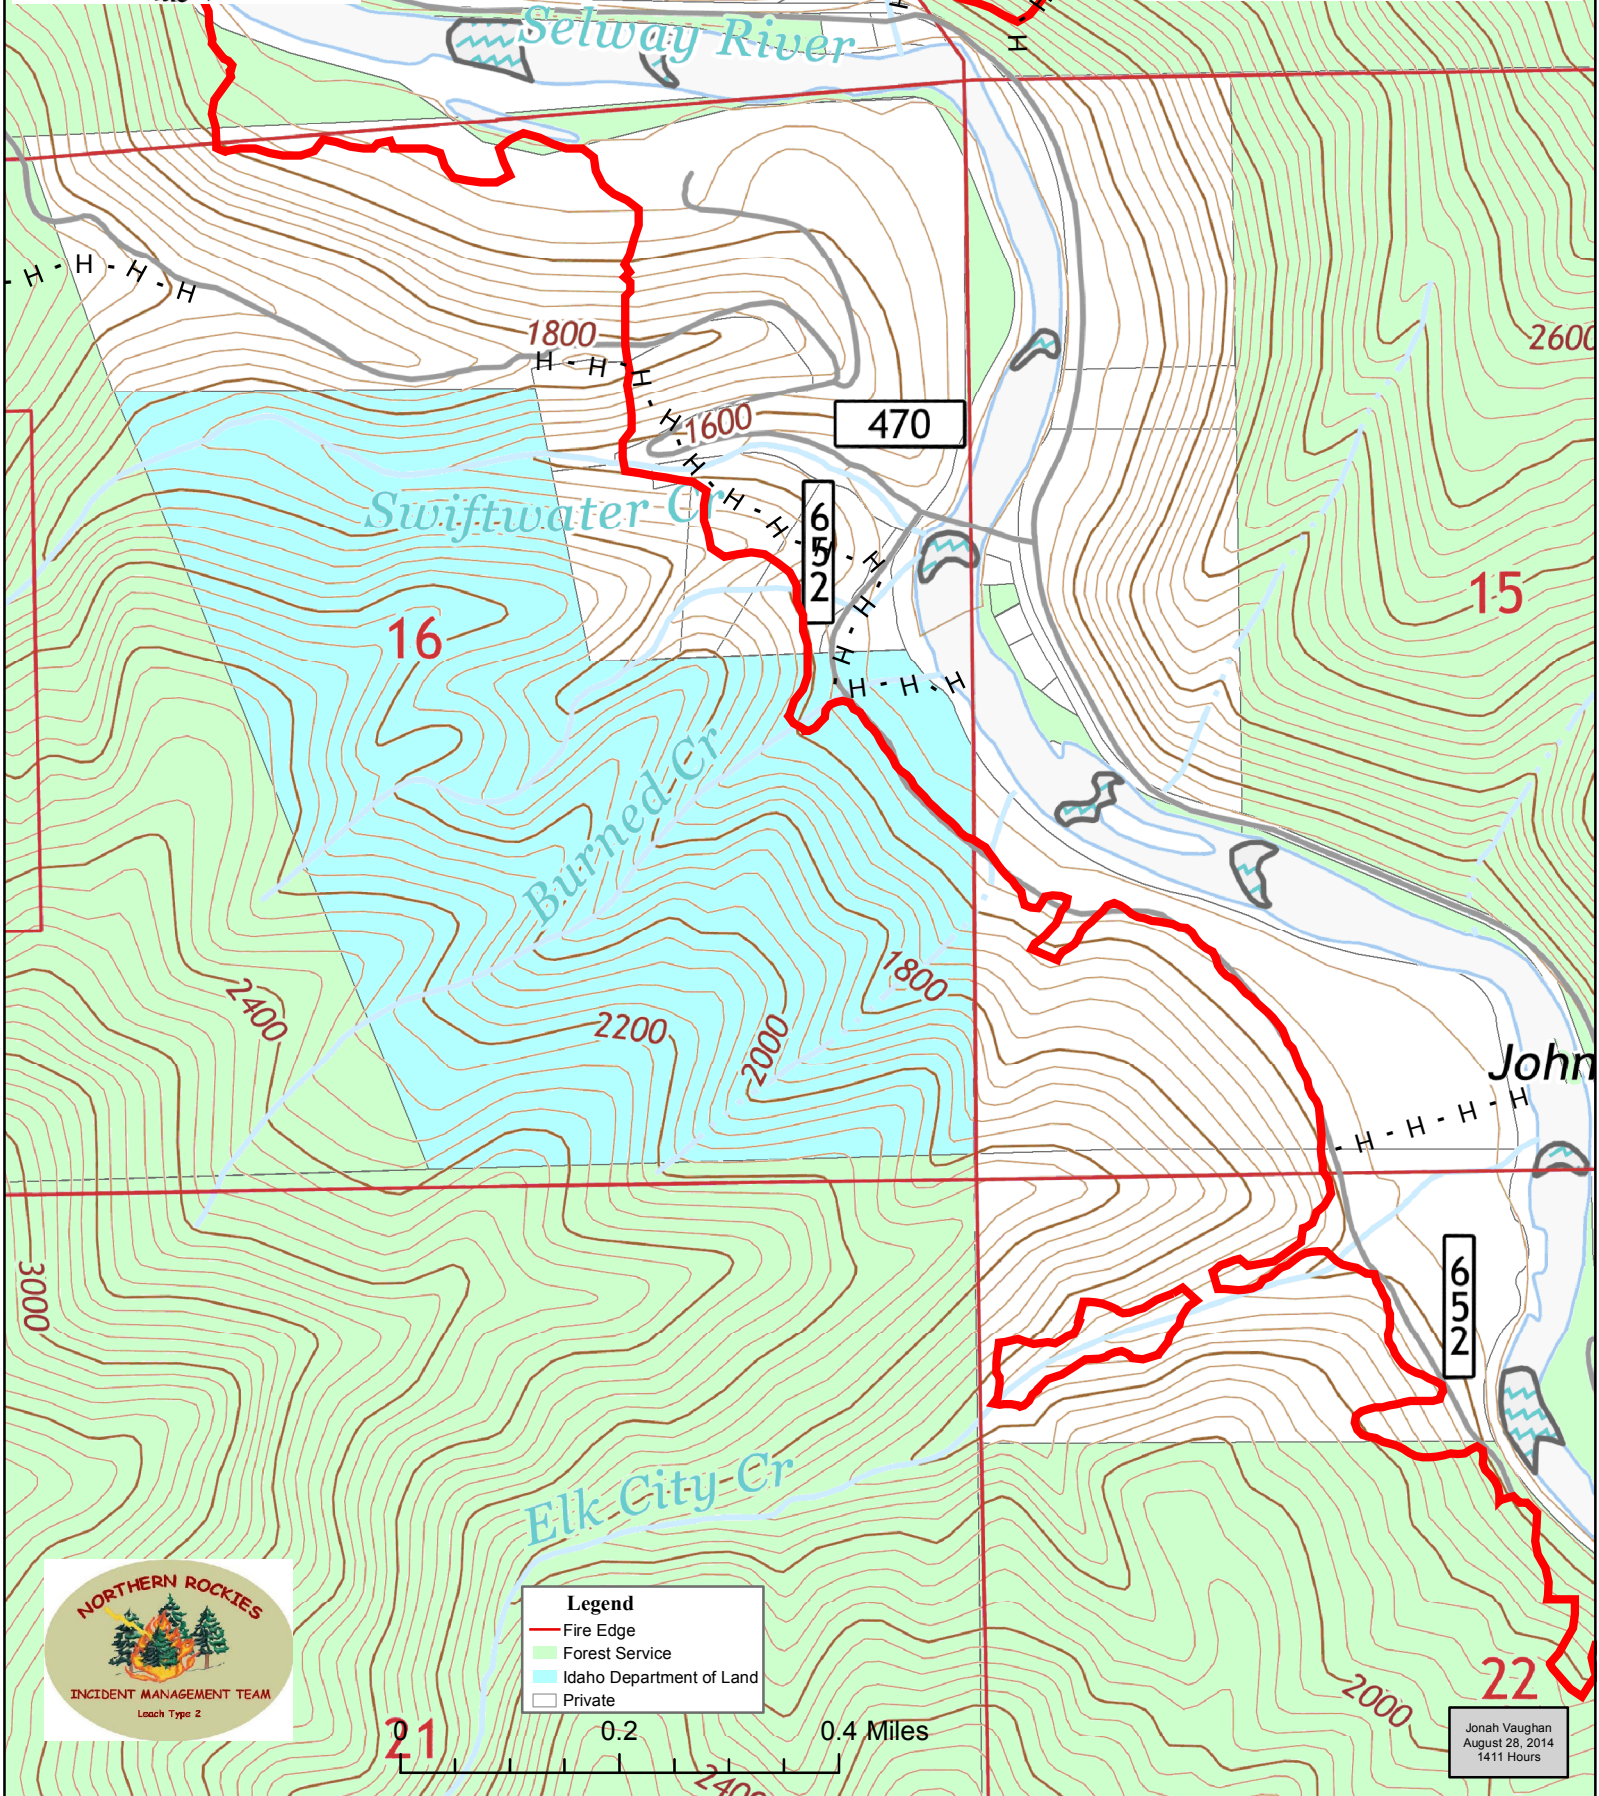

**Johnson Bar Fire
Ownership Map
August 28, 2014
8,533 acres**

- Legend**
- Fire Edge
 - Forest Service
 - Idaho Department of Land
 - Private

0.2 0.4 Miles

Jonah Vaughan
August 28, 2014
1411 Hours