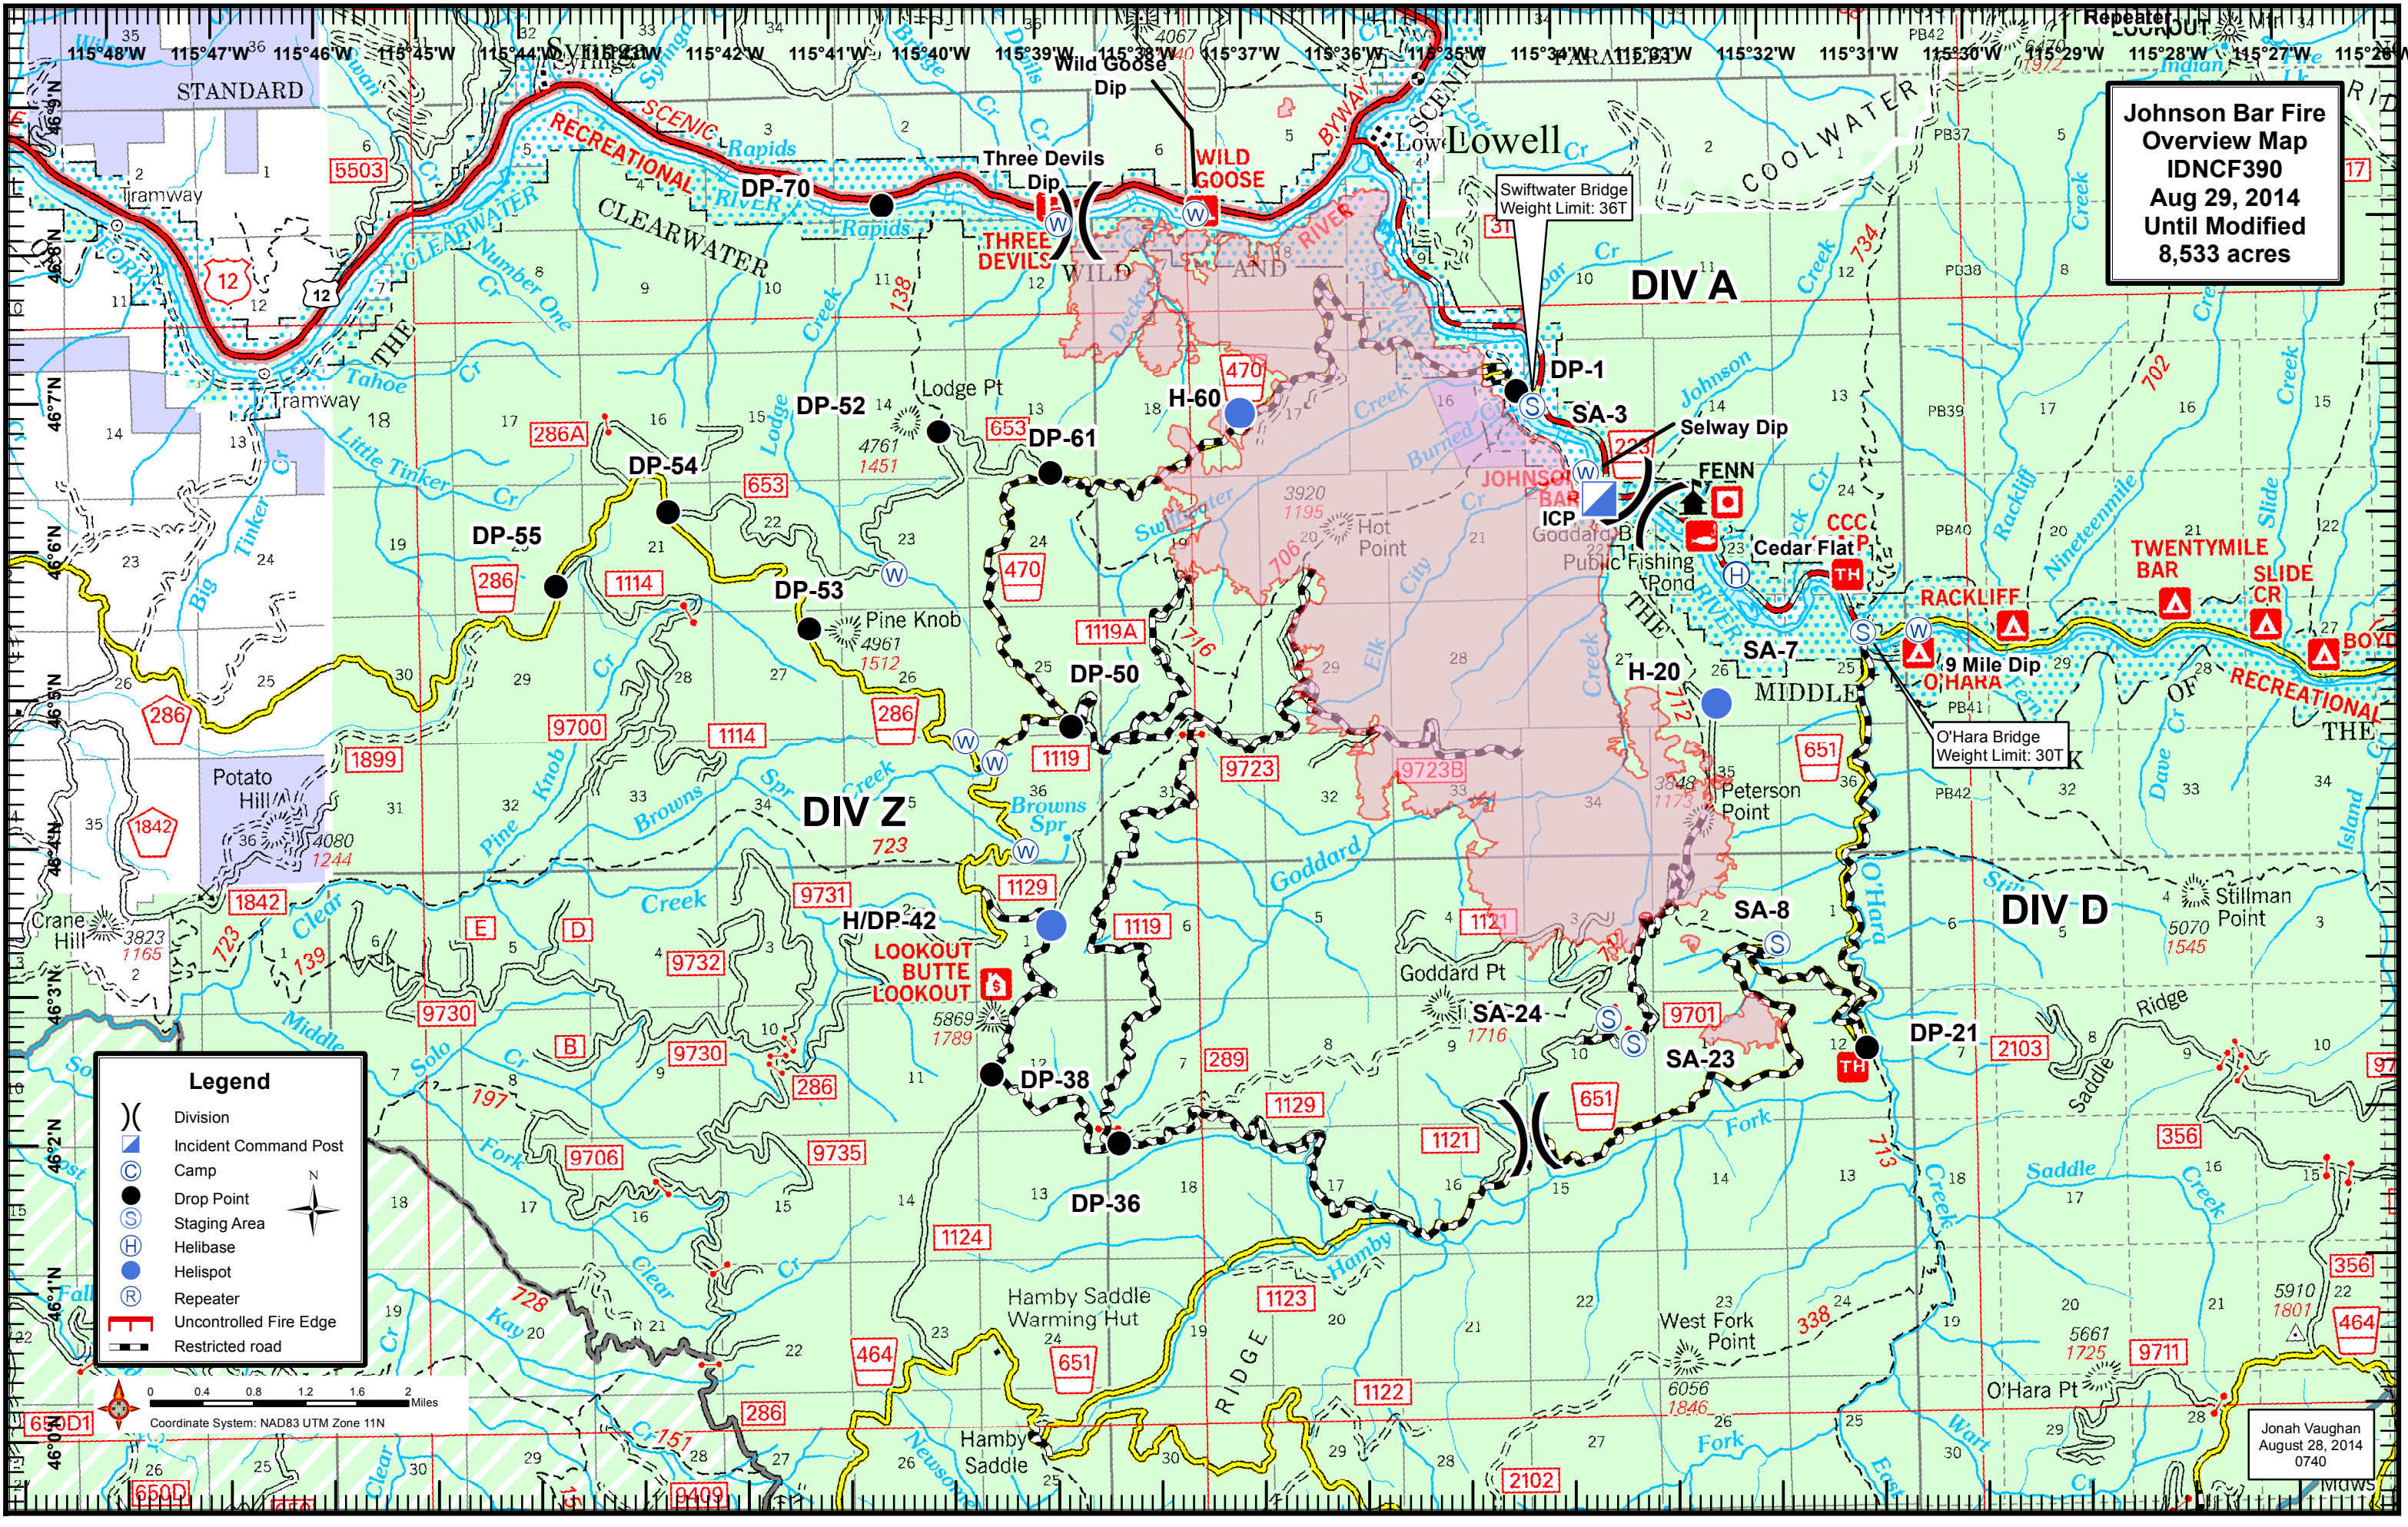

**Johnson Bar Fire  
Overview Map  
IDNCF390  
Aug 29, 2014  
Until Modified  
8,533 acres**

**Legend**

- ( ) Division
- Incident Command Post
- Camp
- Drop Point
- Staging Area
- Helibase
- Helispot
- Repeater
- Uncontrolled Fire Edge
- Restricted road

0 0.4 0.8 1.2 1.6 2 Miles  
Coordinate System: NAD83 UTM Zone 11N

Jonah Vaughan  
August 28, 2014  
0740