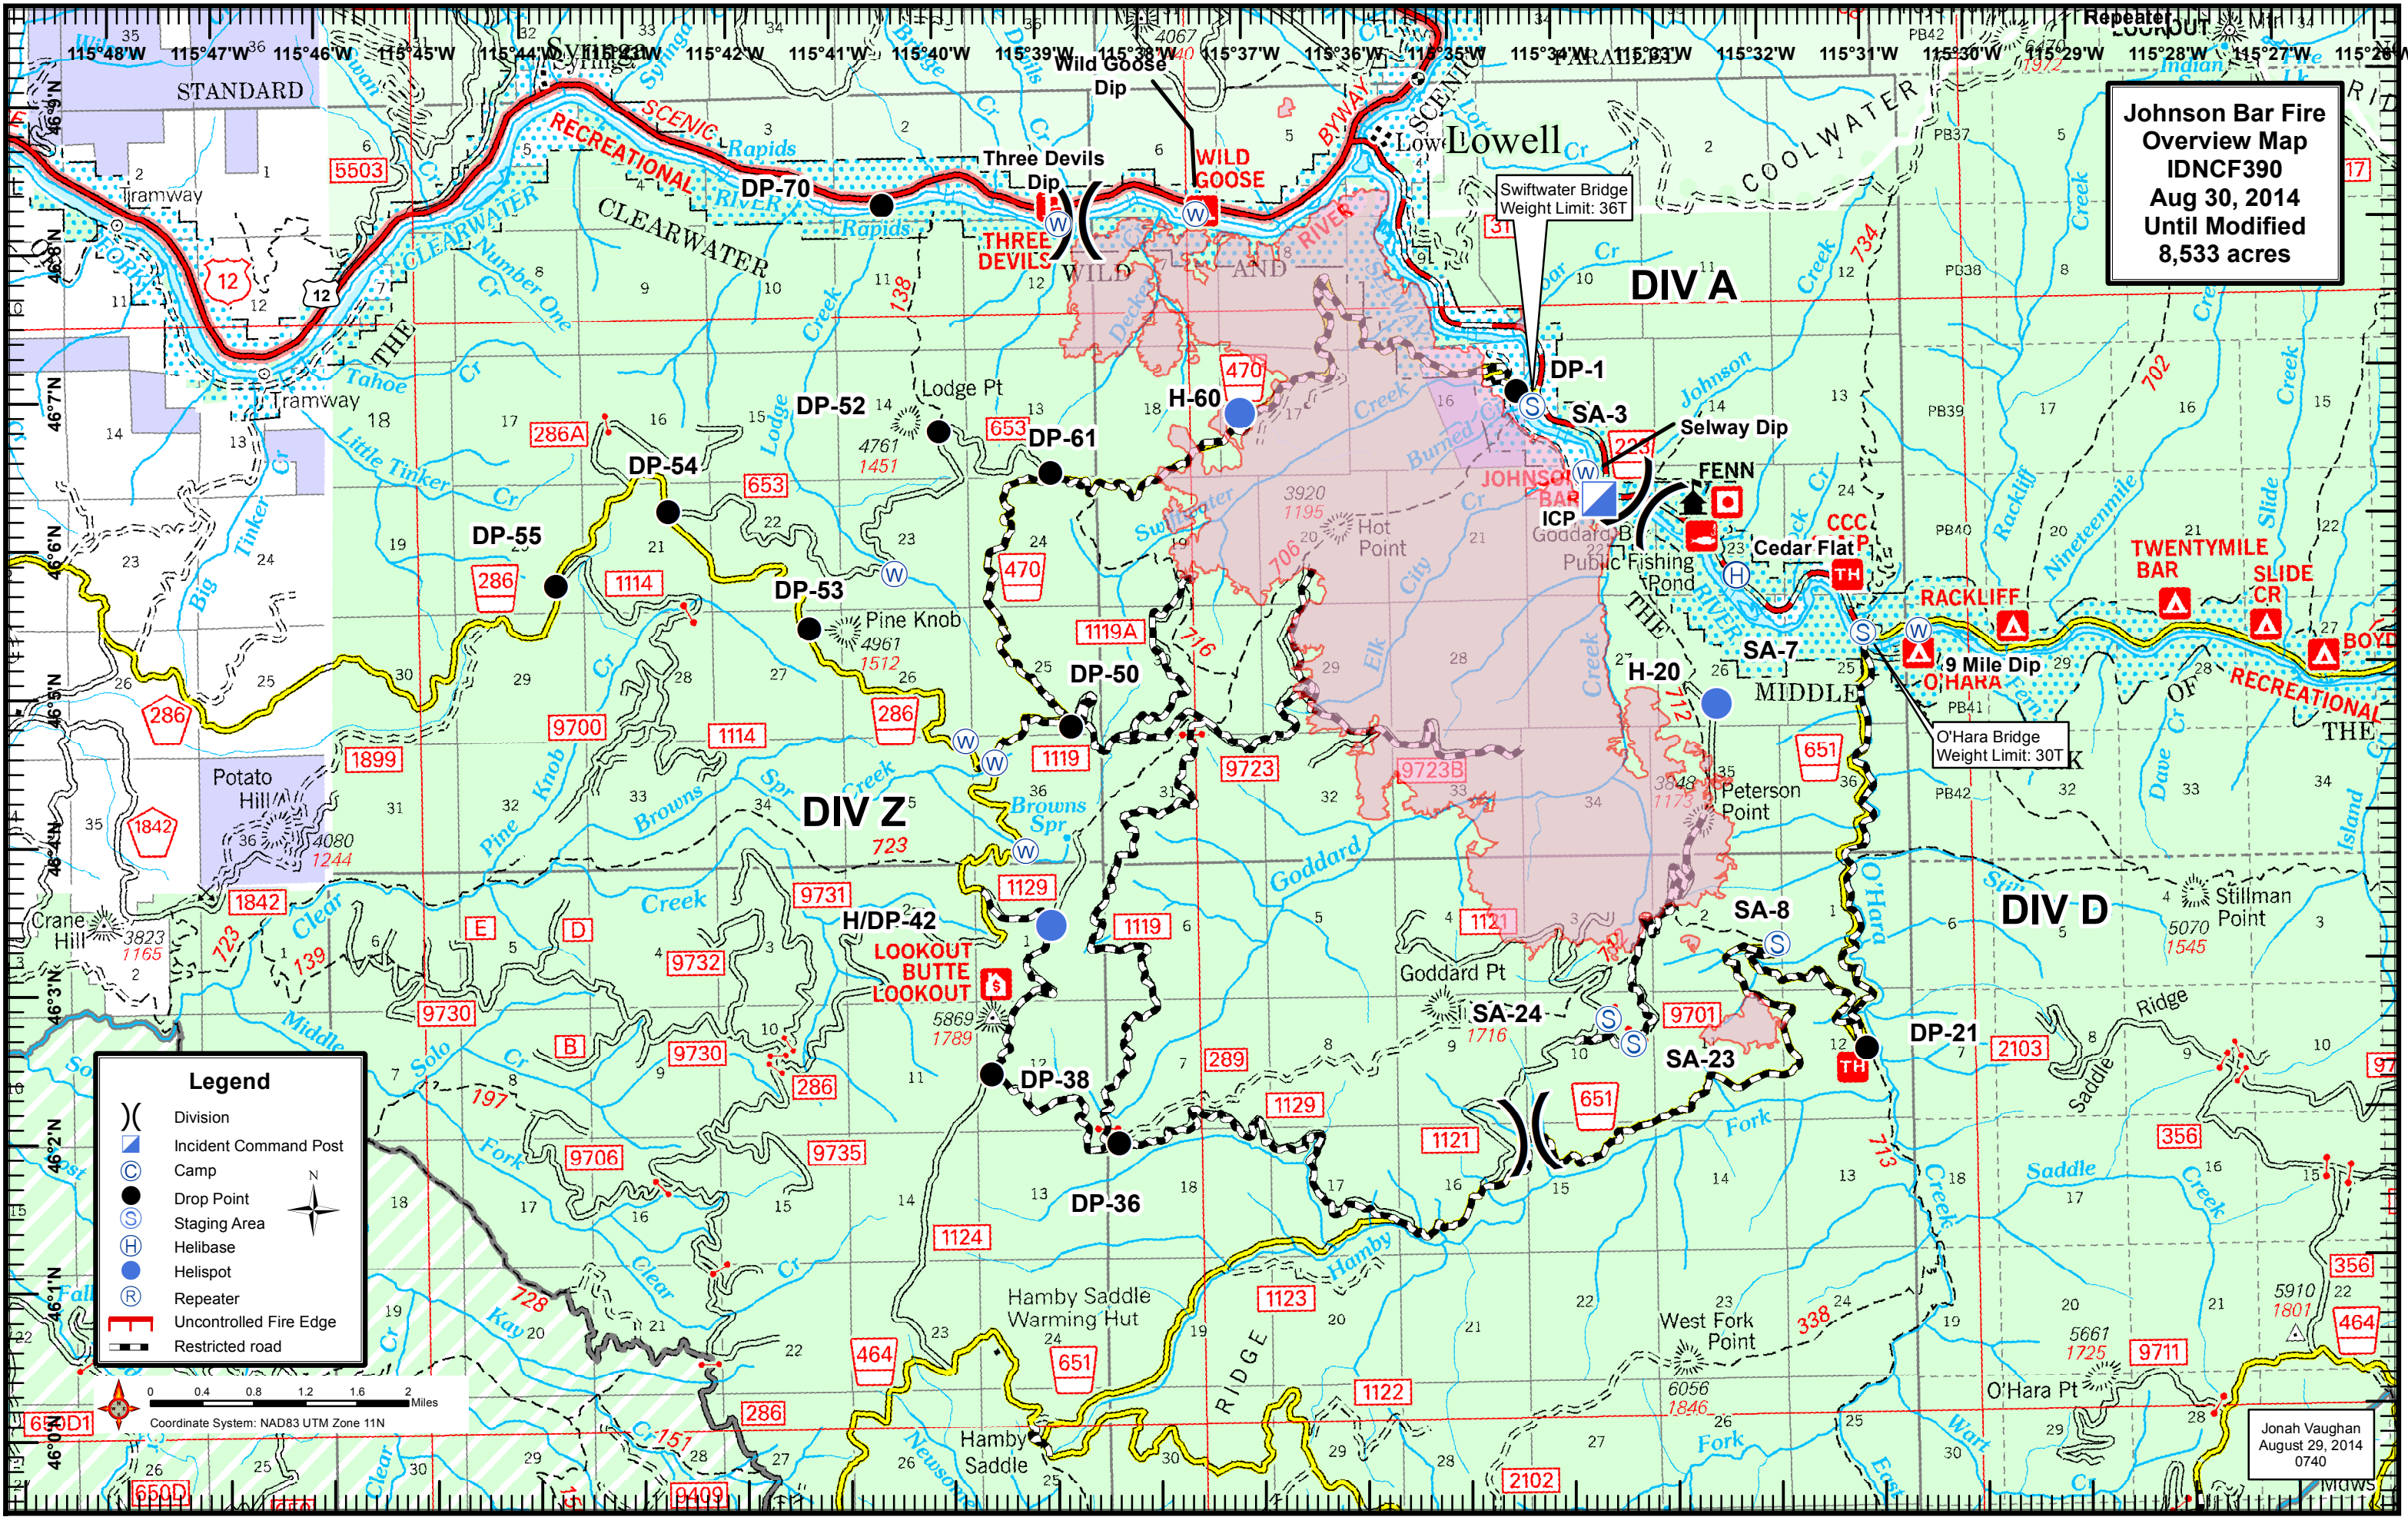

**Johnson Bar Fire
Overview Map
IDNCF390
Aug 30, 2014
Until Modified
8,533 acres**

Legend

- () Division
- Incident Command Post
- Camp
- Drop Point
- Staging Area
- Helibase
- Helispot
- Repeater
- Uncontrolled Fire Edge
- Restricted road

0 0.4 0.8 1.2 1.6 2 Miles
Coordinate System: NAD83 UTM Zone 11N

Jonah Vaughan
August 29, 2014
0740