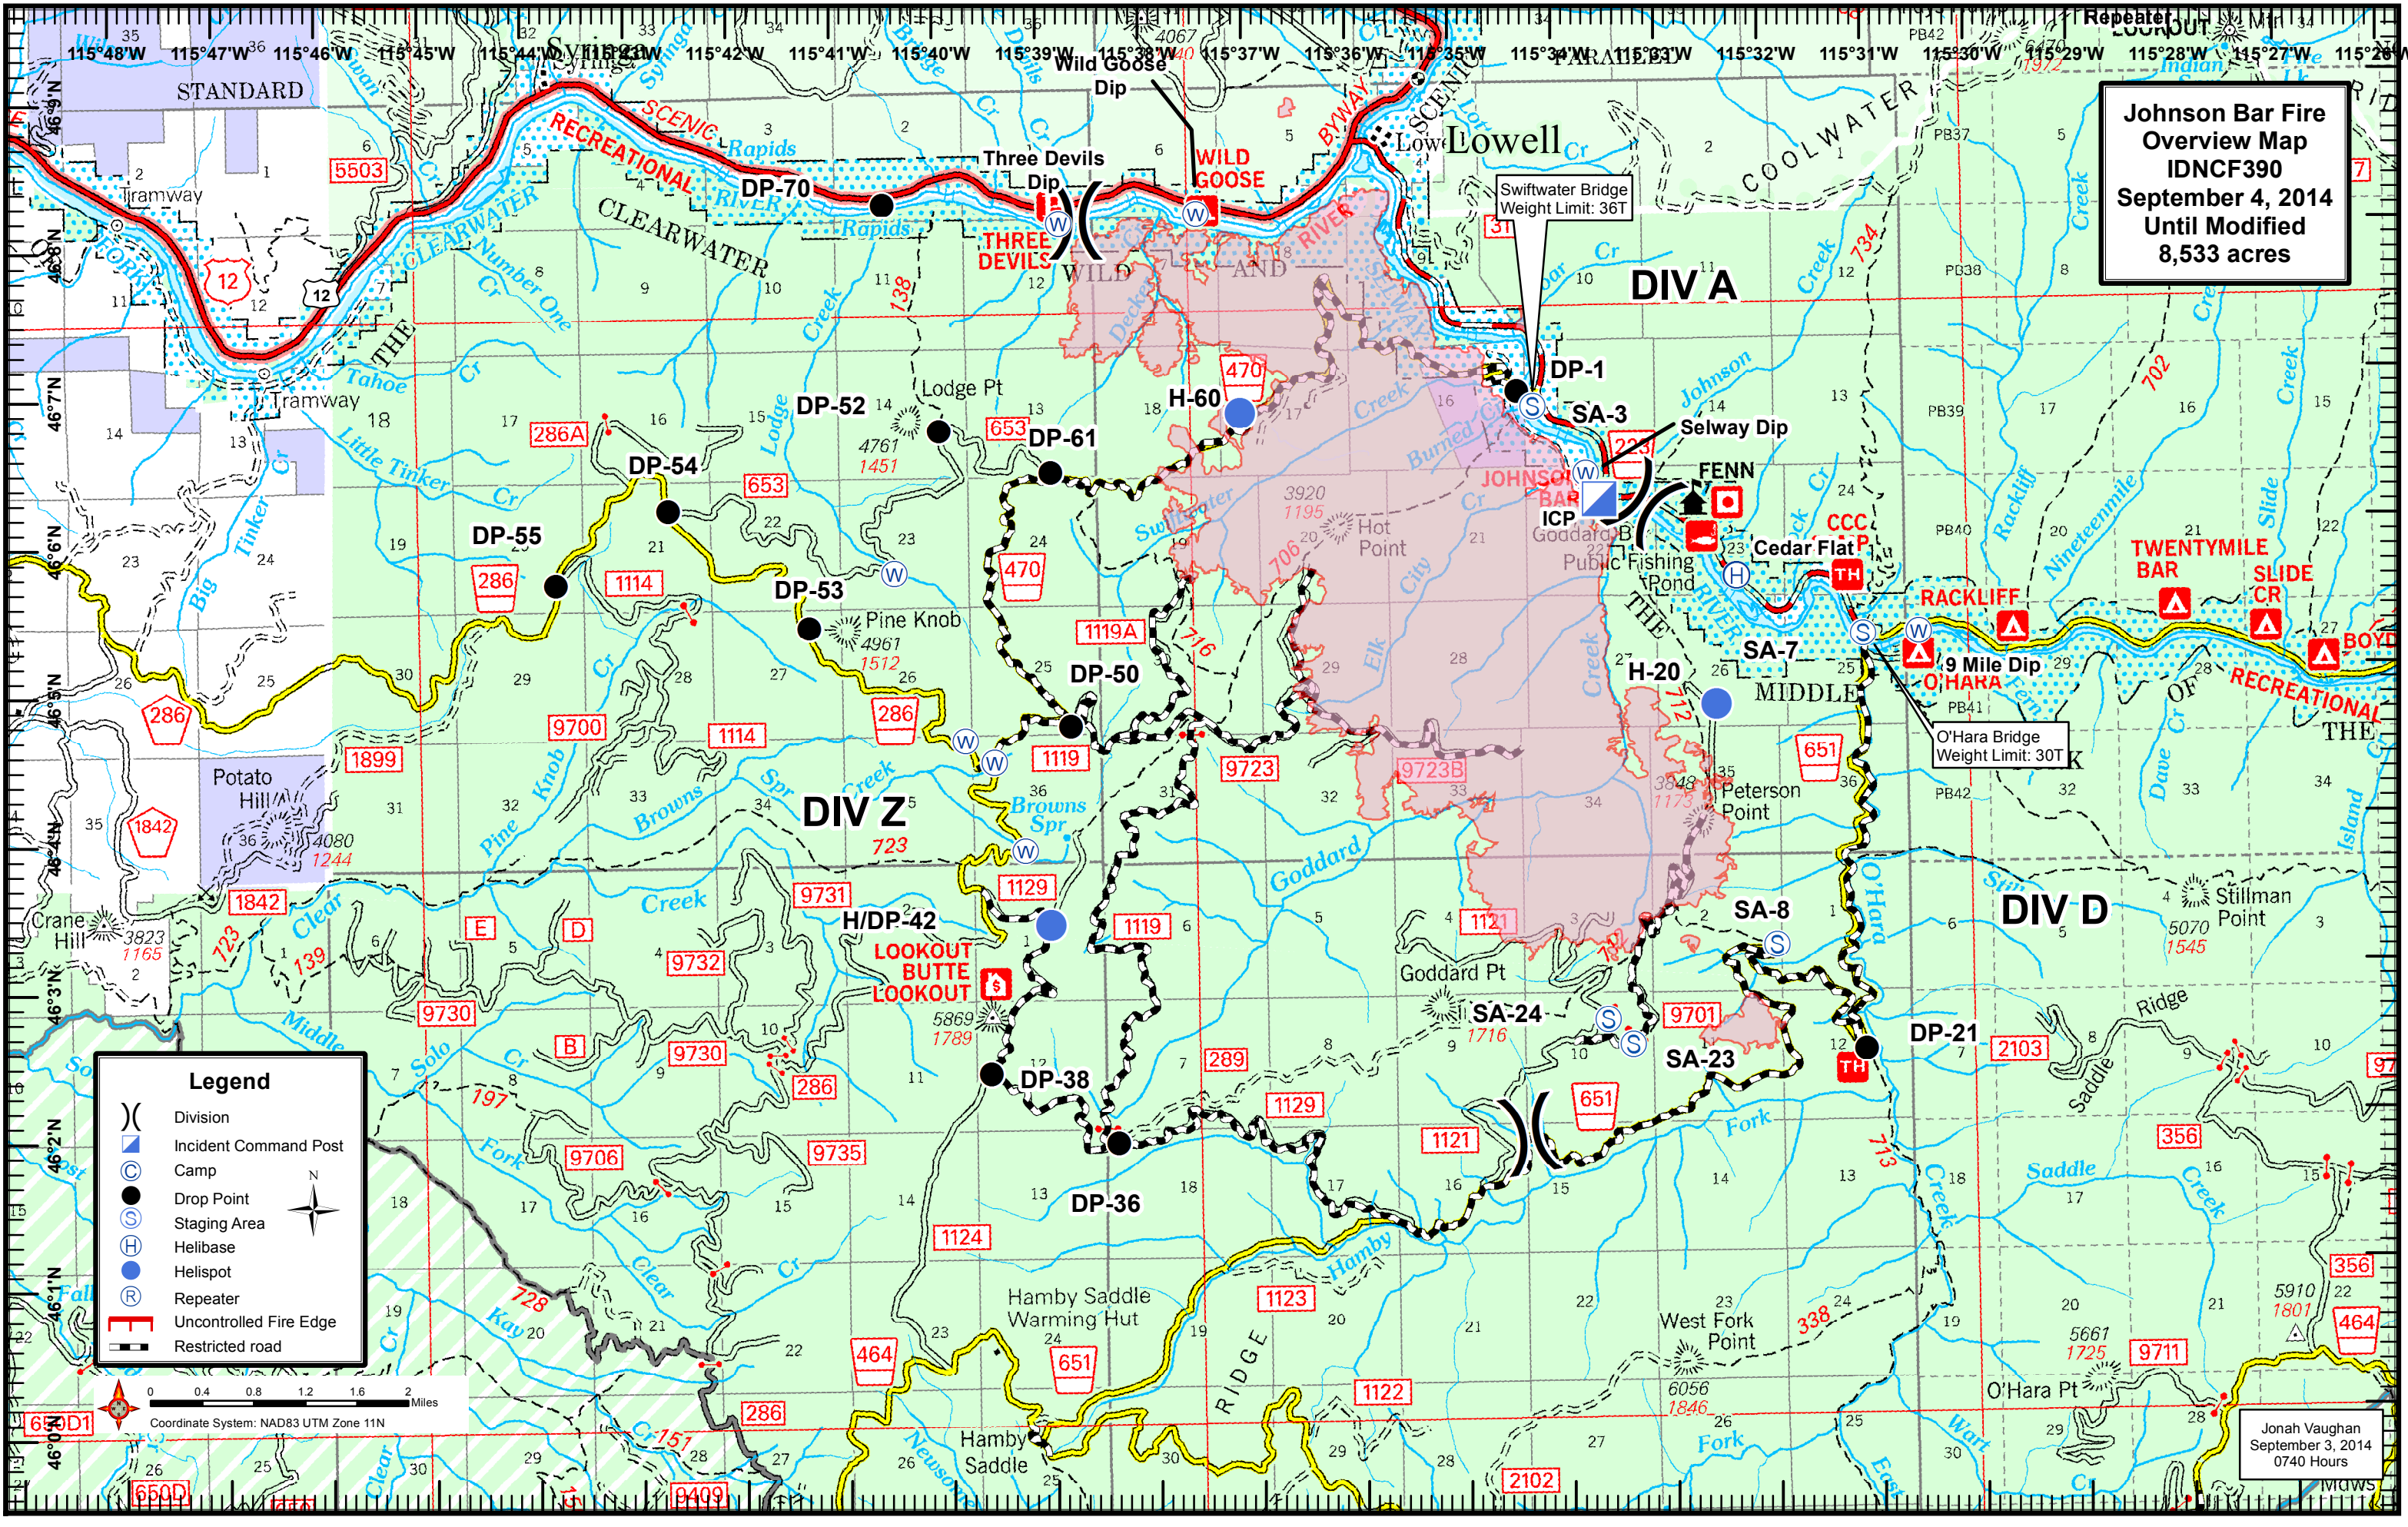

**Johnson Bar Fire
Overview Map
IDNCF390
September 4, 2014
Until Modified
8,533 acres**

Legend

- () Division
- Incident Command Post
- Camp
- Drop Point
- Staging Area
- Helibase
- Helispot
- Repeater
- Uncontrolled Fire Edge
- Restricted road

Jonah Vaughan
September 3, 2014
0740 Hours