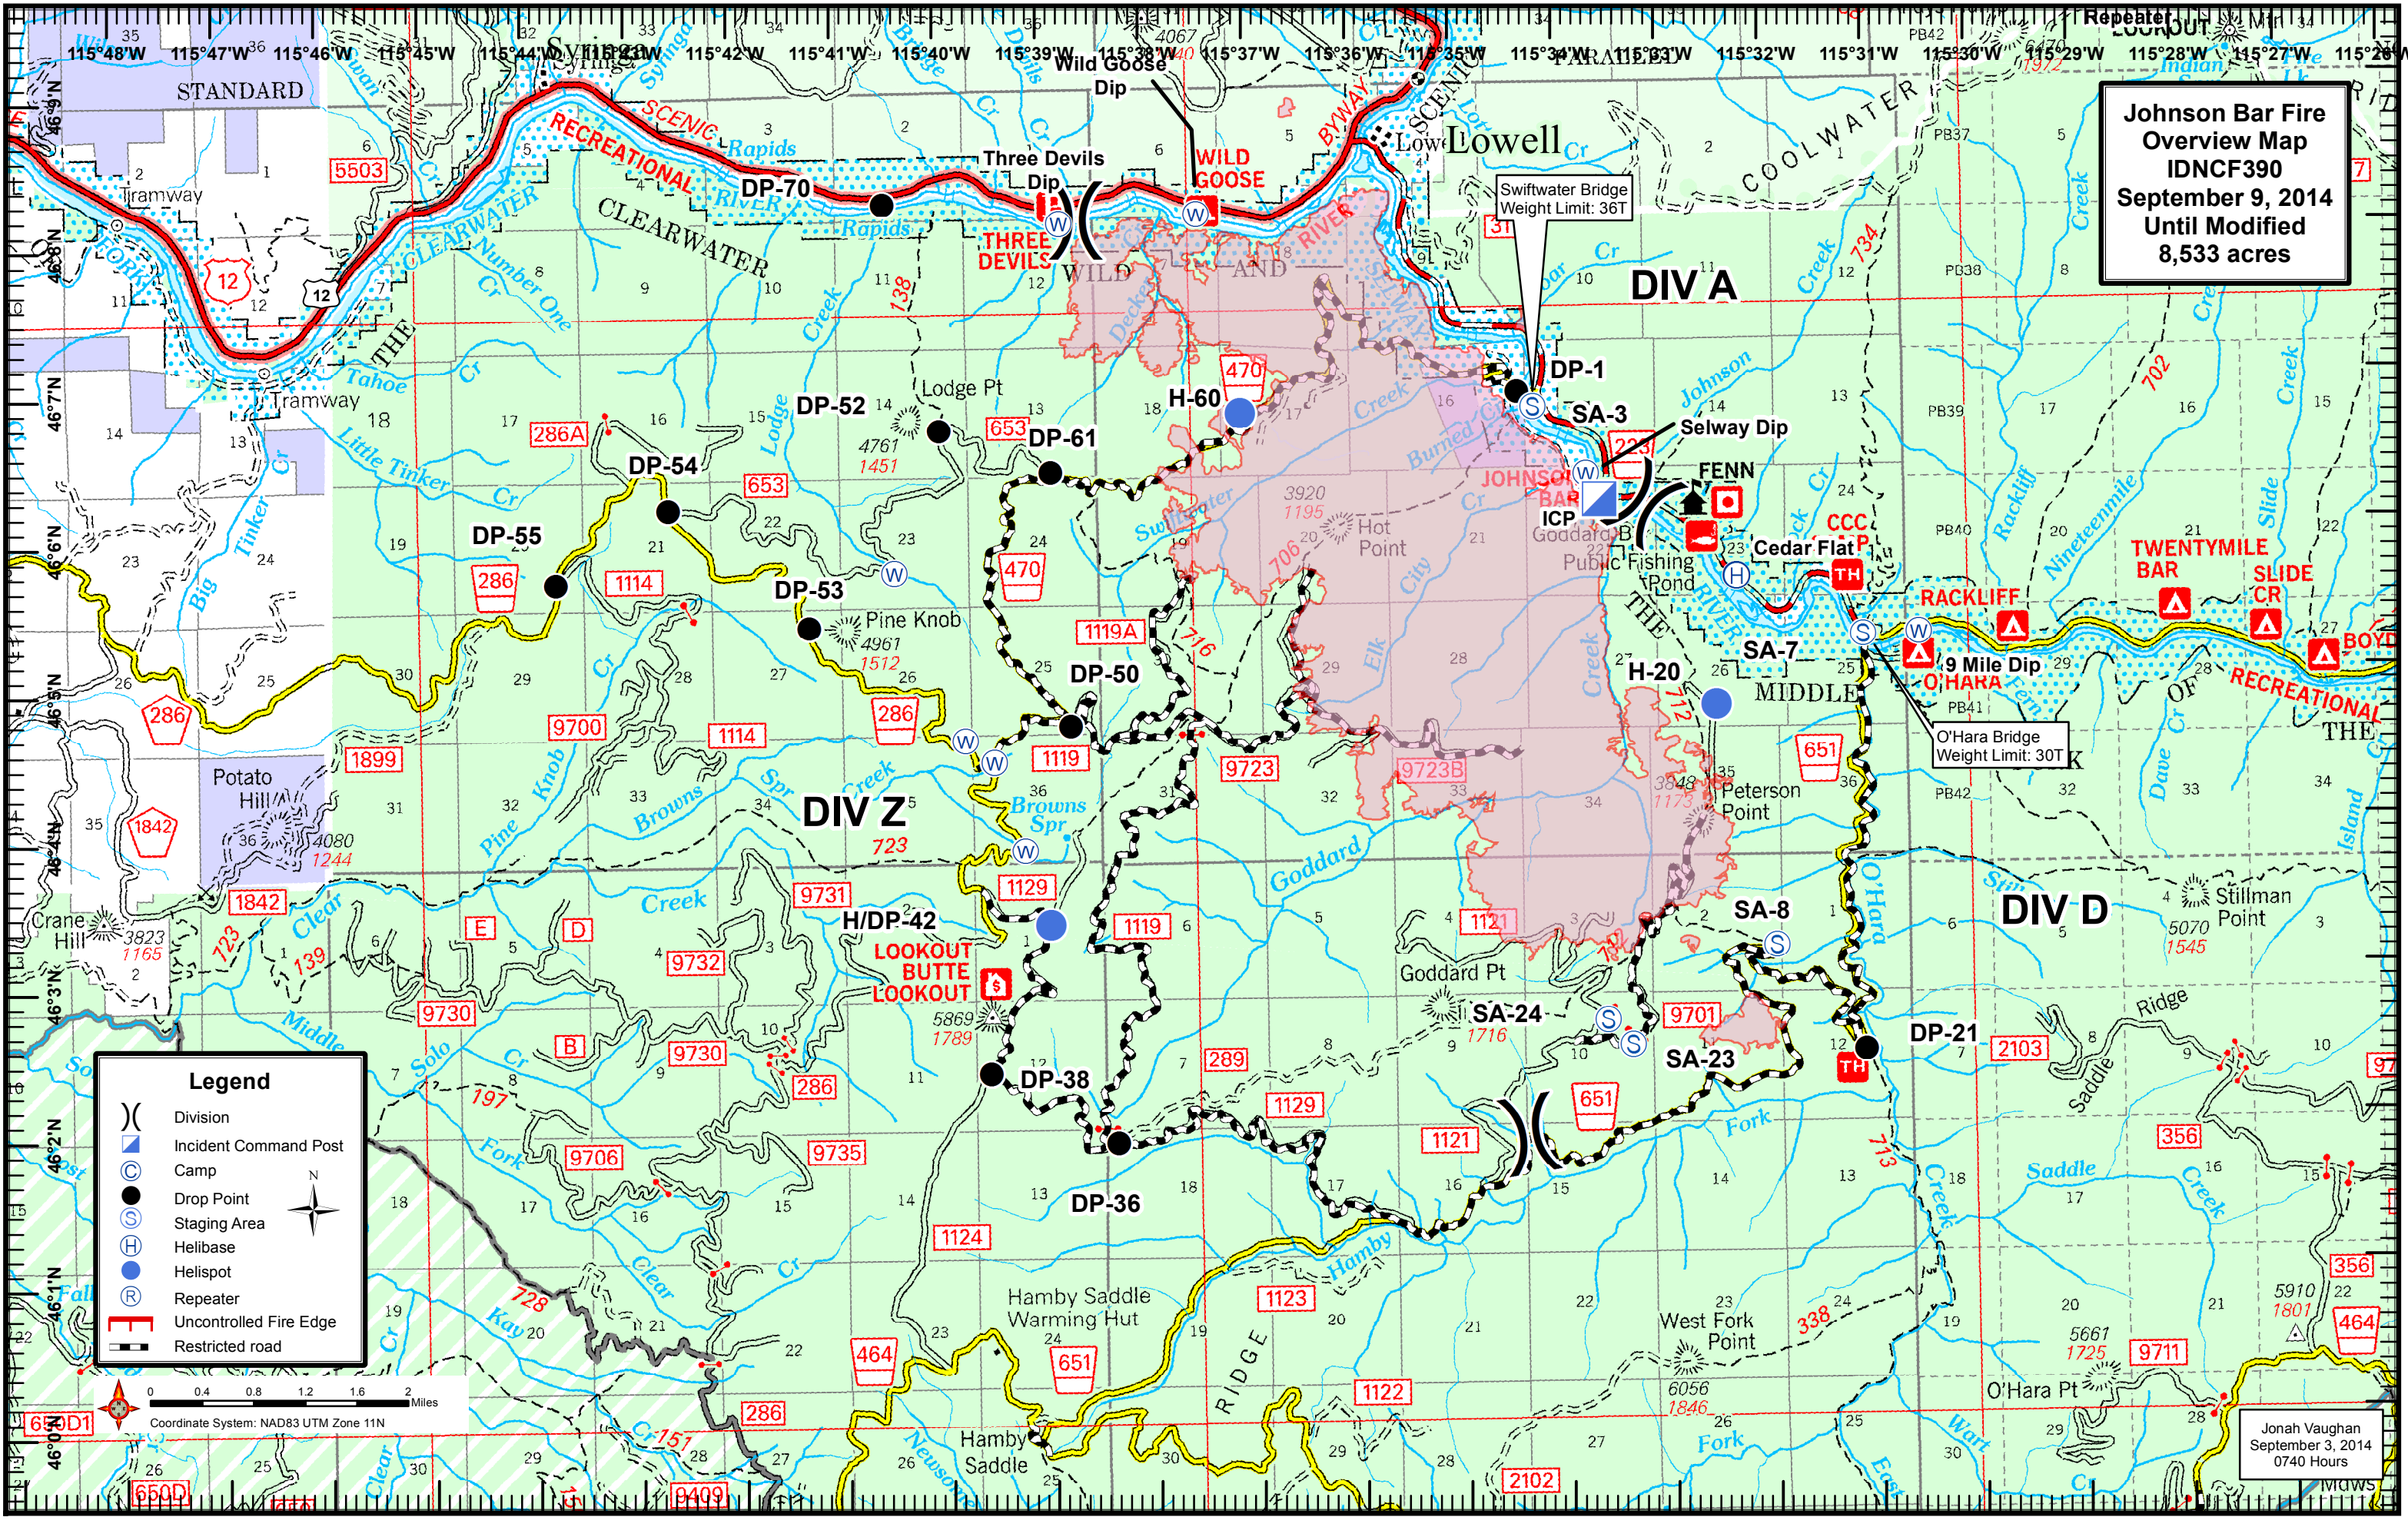

**Johnson Bar Fire  
Overview Map  
IDNCF390  
September 9, 2014  
Until Modified  
8,533 acres**

**Legend**

- ( ) Division
- Incident Command Post
- Camp
- Drop Point
- Staging Area
- Helibase
- Helispot
- Repeater
- Uncontrolled Fire Edge
- Restricted road

Jonah Vaughan  
September 3, 2014  
0740 Hours