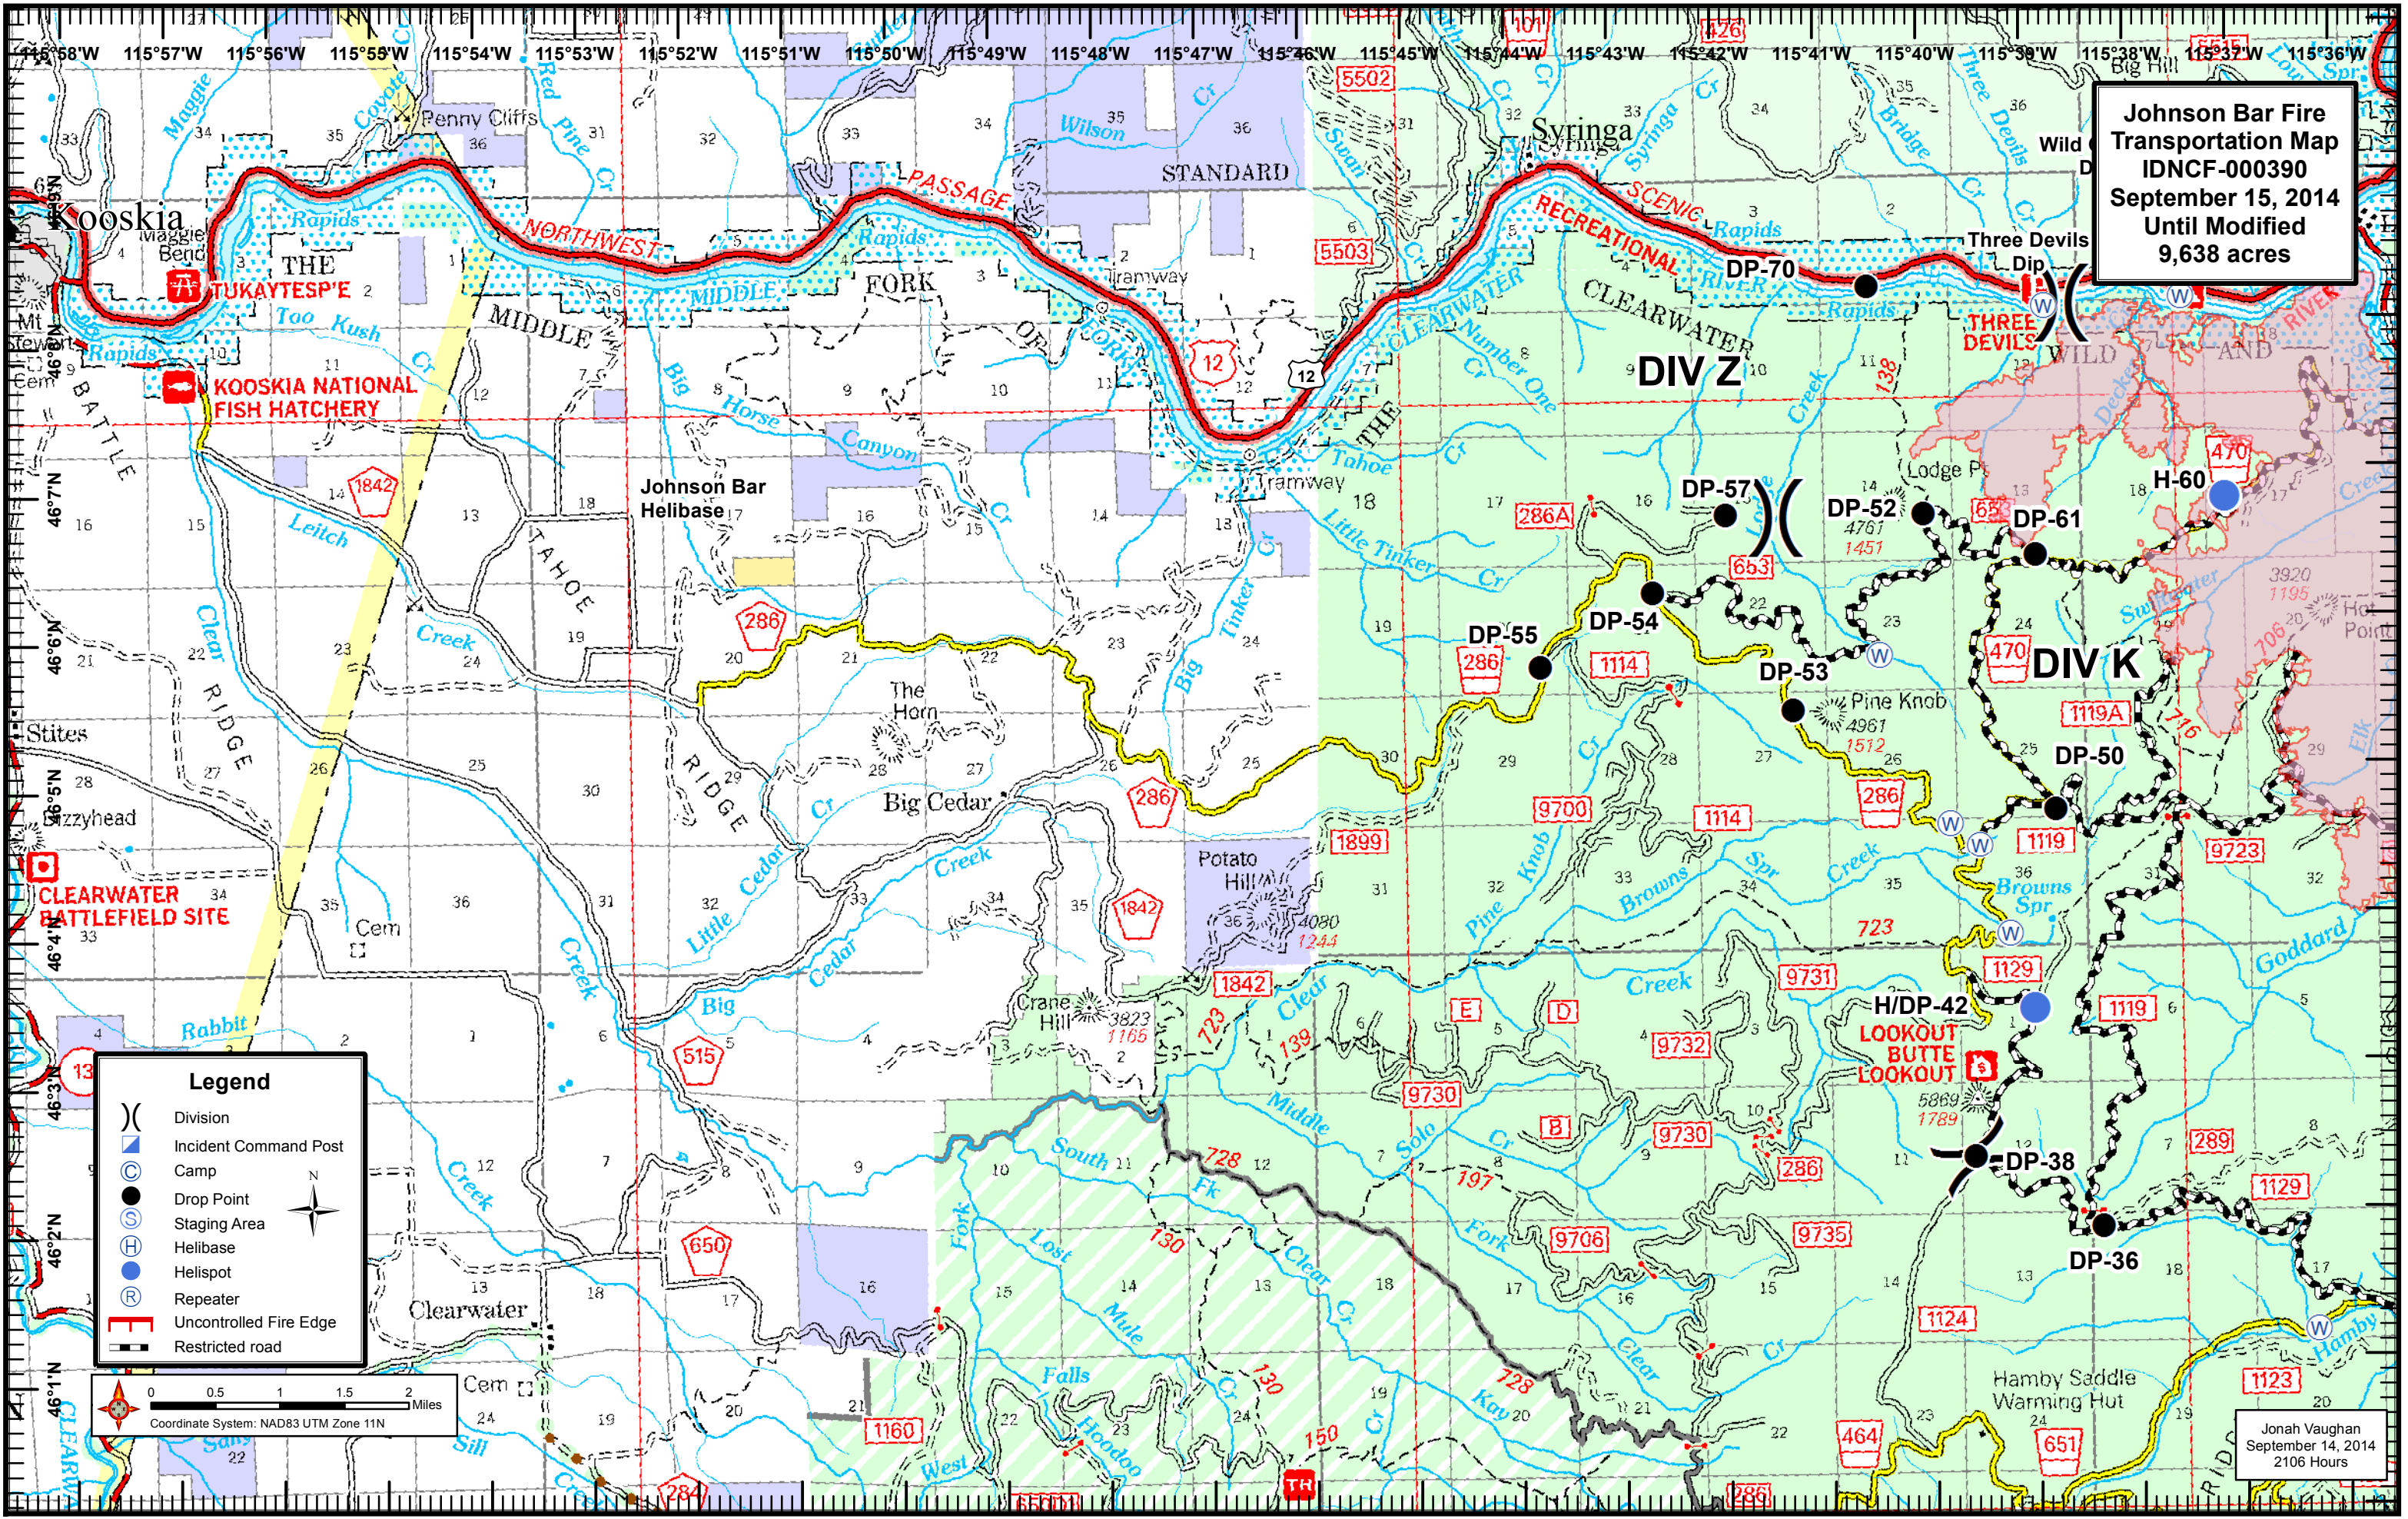

**Johnson Bar Fire
Transportation Map
IDNCF-000390
September 15, 2014
Until Modified
9,638 acres**

Legend

- () Division
- Incident Command Post
- Camp
- Drop Point
- Staging Area
- Helibase
- Helispot
- Repeater
- Uncontrolled Fire Edge
- Restricted road

Jonah Vaughan
September 14, 2014
2106 Hours