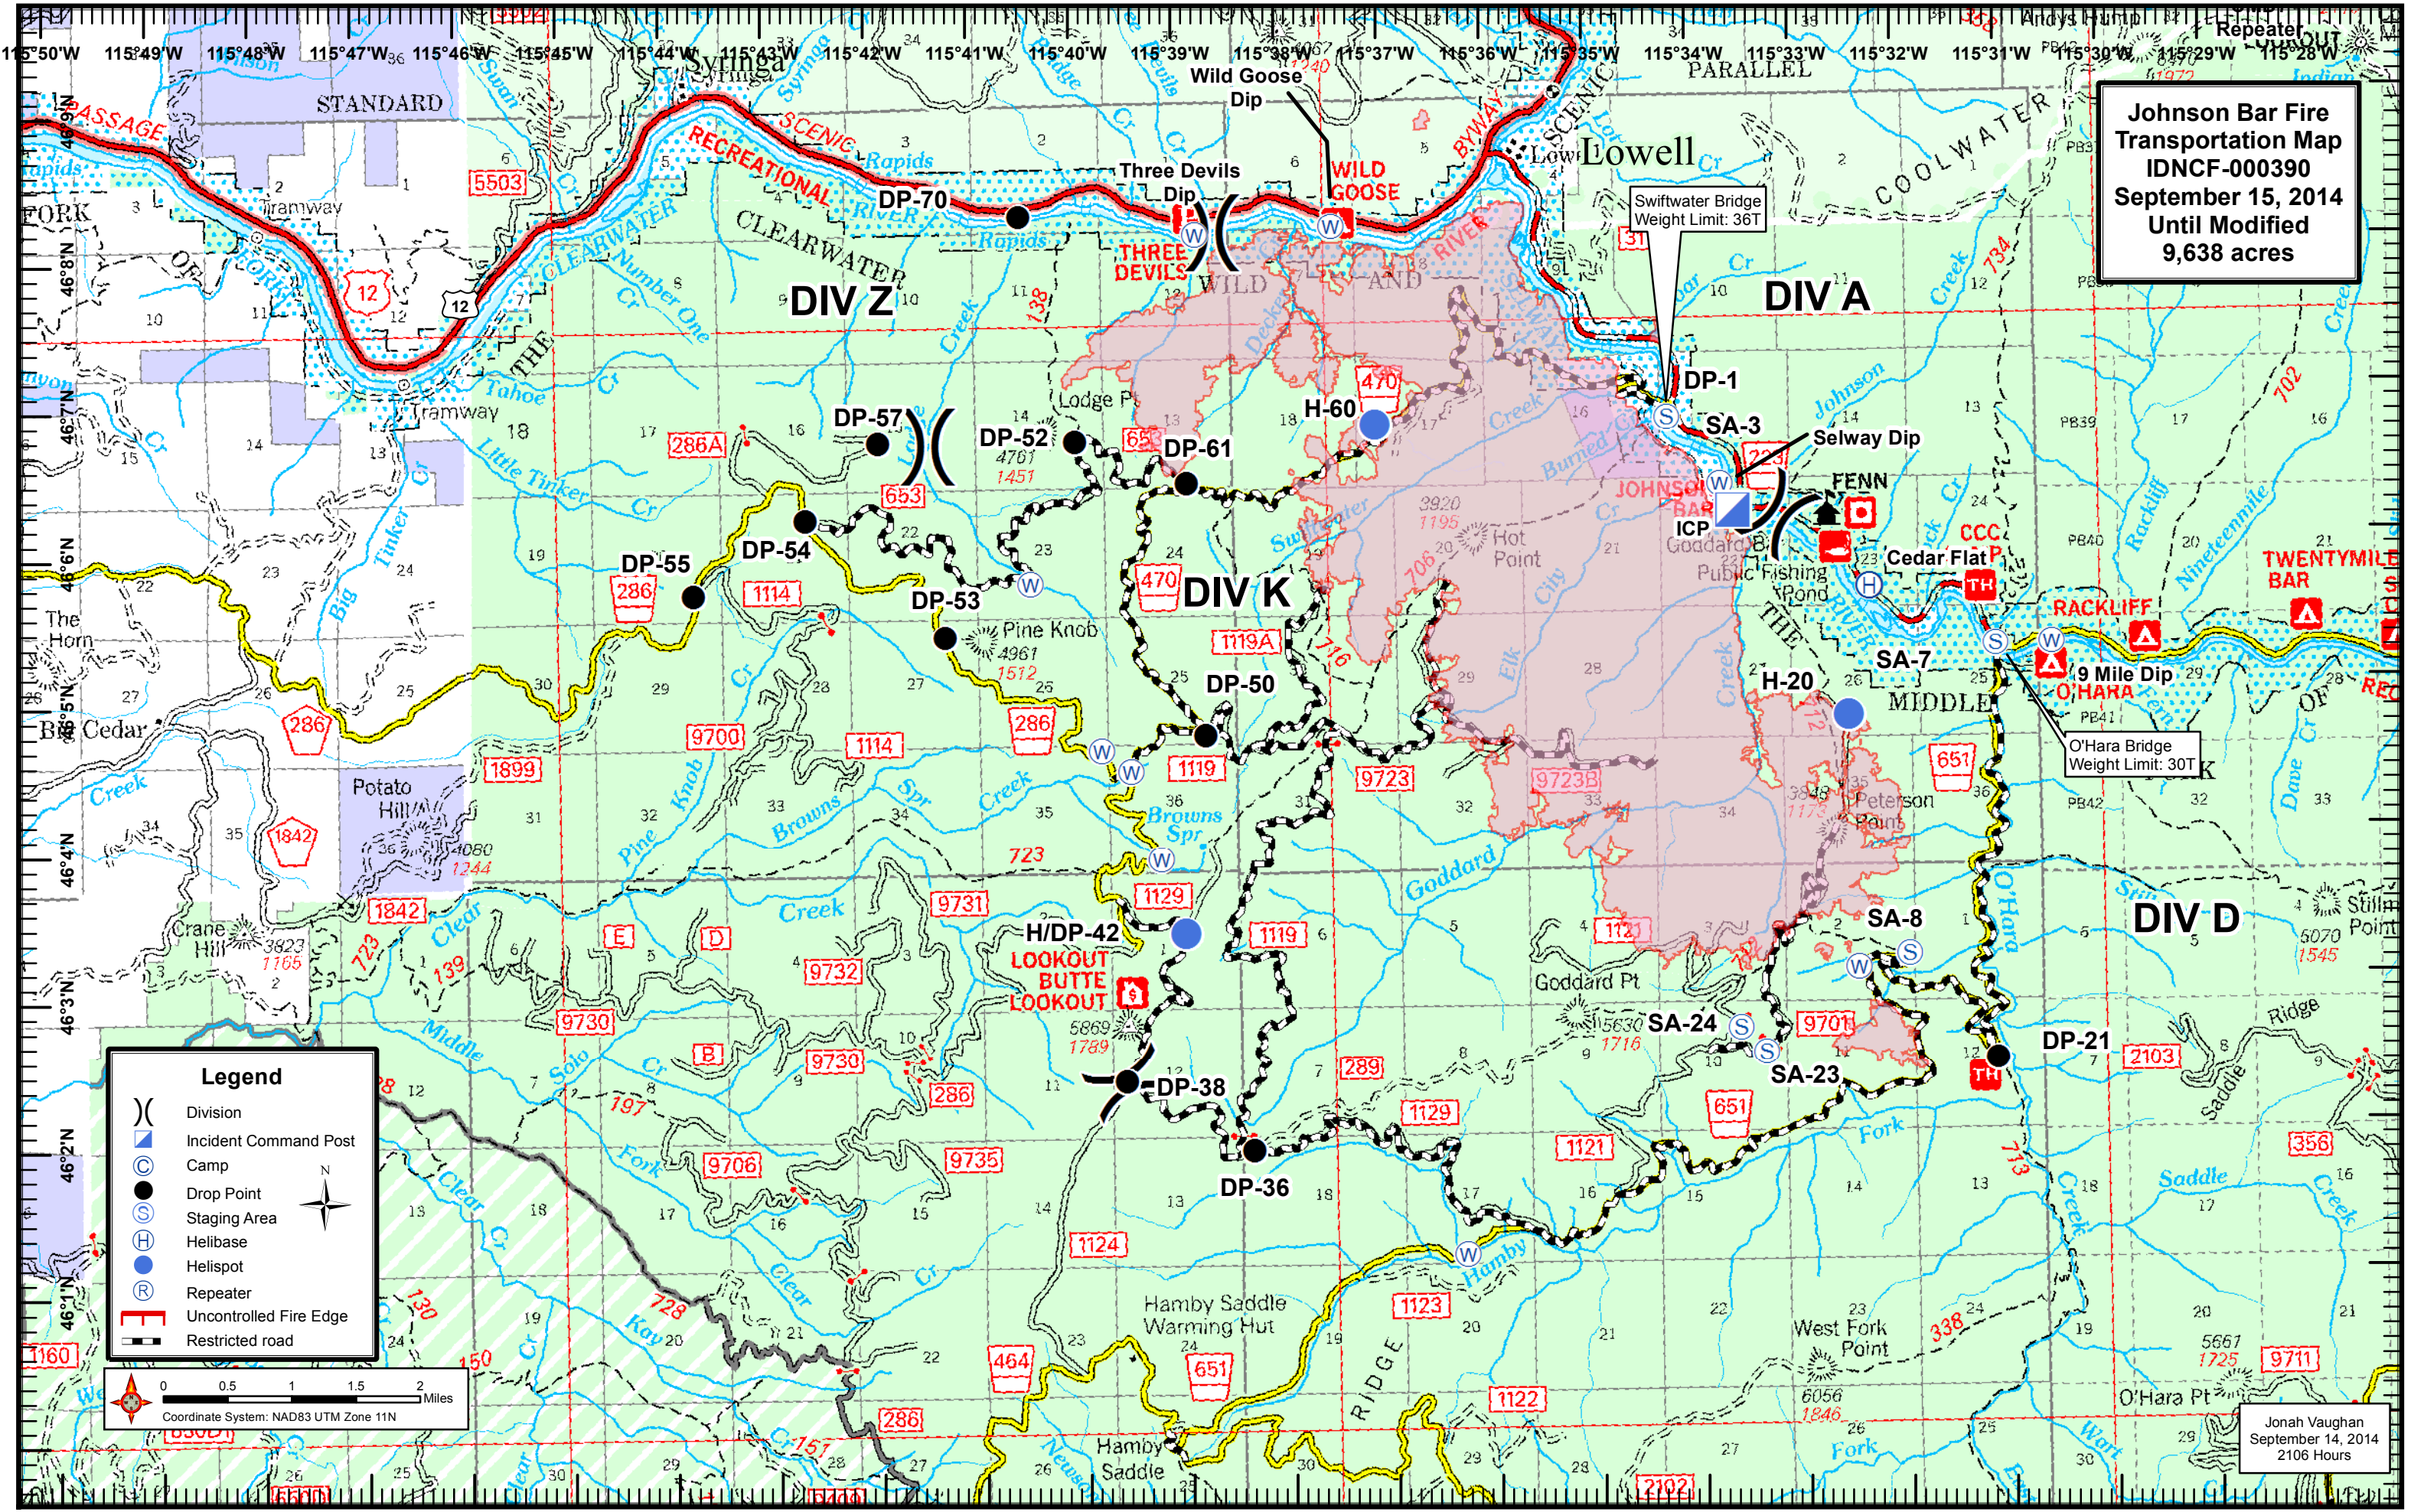

**Johnson Bar Fire  
Transportation Map  
IDNCF-000390  
September 15, 2014  
Until Modified  
9,638 acres**

**Legend**

- ( ) Division
- Incident Command Post
- Camp
- Drop Point
- Staging Area
- Helibase
- Helispot
- Repeater
- Uncontrolled Fire Edge
- Restricted road

0 0.5 1 1.5 2 Miles  
Coordinate System: NAD83 UTM Zone 11N

Jonah Vaughan  
September 14, 2014  
2106 Hours