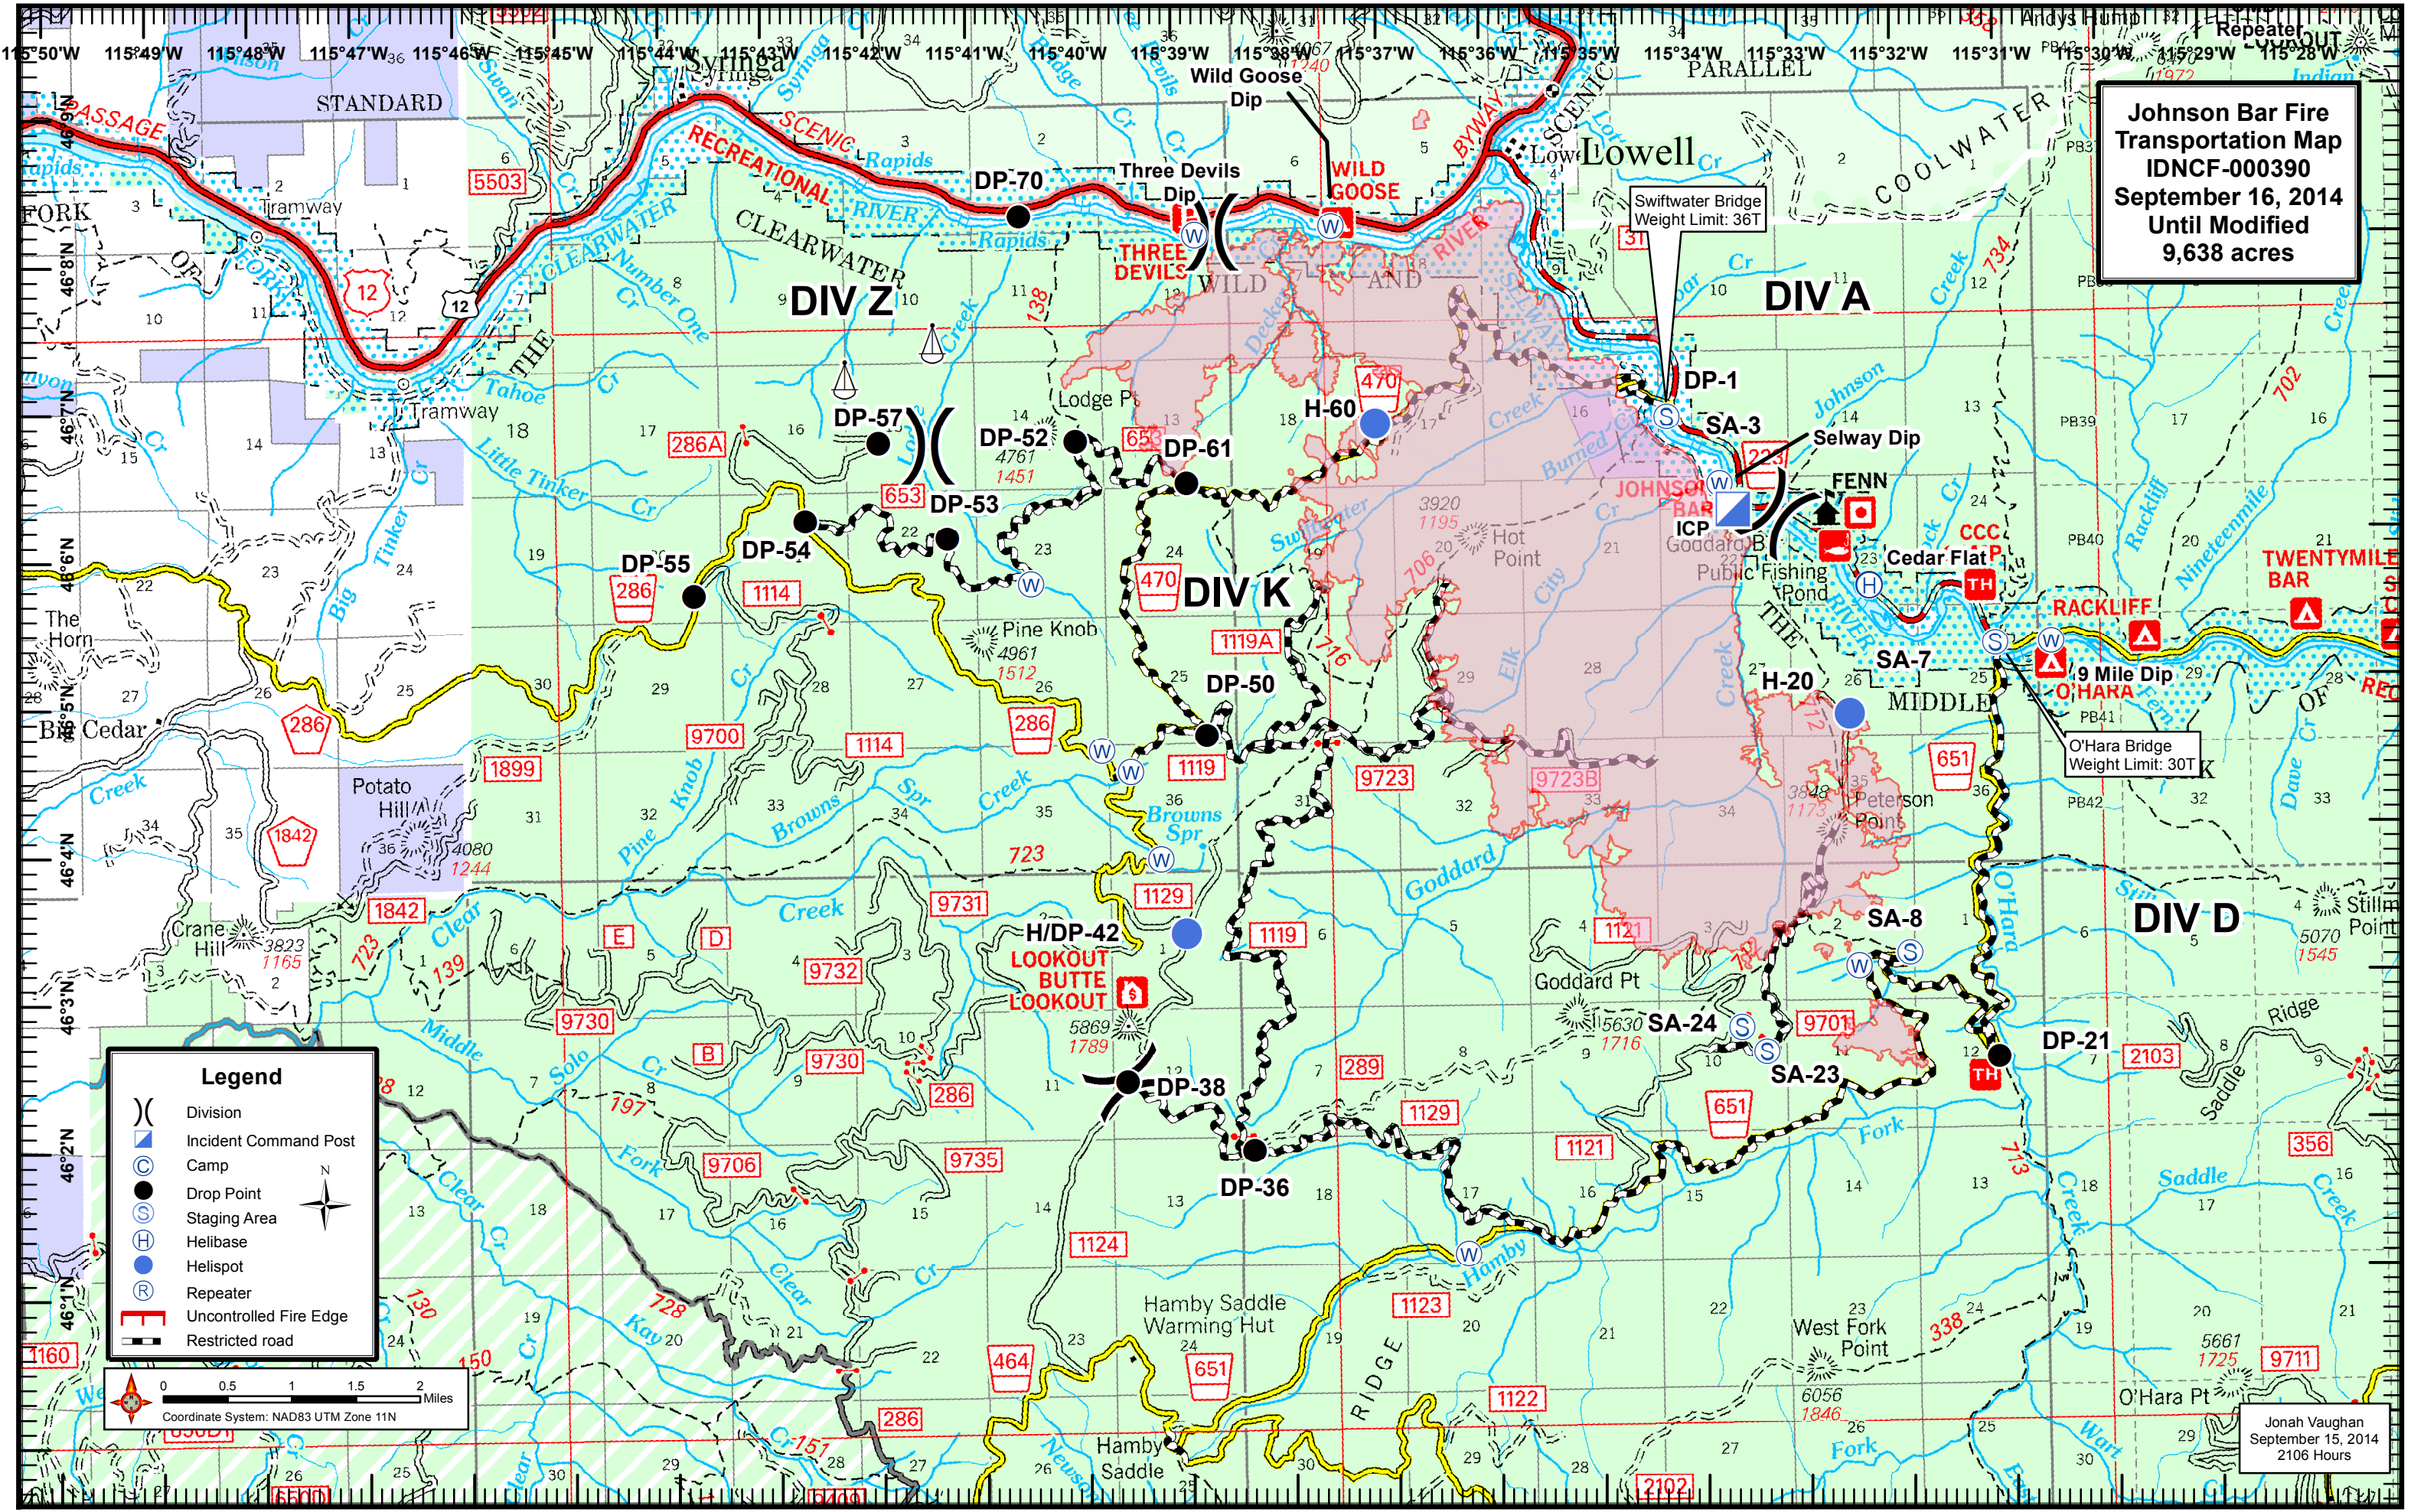

**Johnson Bar Fire
Transportation Map
IDNCF-000390
September 16, 2014
Until Modified
9,638 acres**

Legend

- () Division
- Incident Command Post
- Camp
- Drop Point
- Staging Area
- Helibase
- Helispot
- Repeater
- Uncontrolled Fire Edge
- - - Restricted road

0 0.5 1 1.5 2 Miles
Coordinate System: NAD83 UTM Zone 11N

Jonah Vaughan
September 15, 2014
2106 Hours