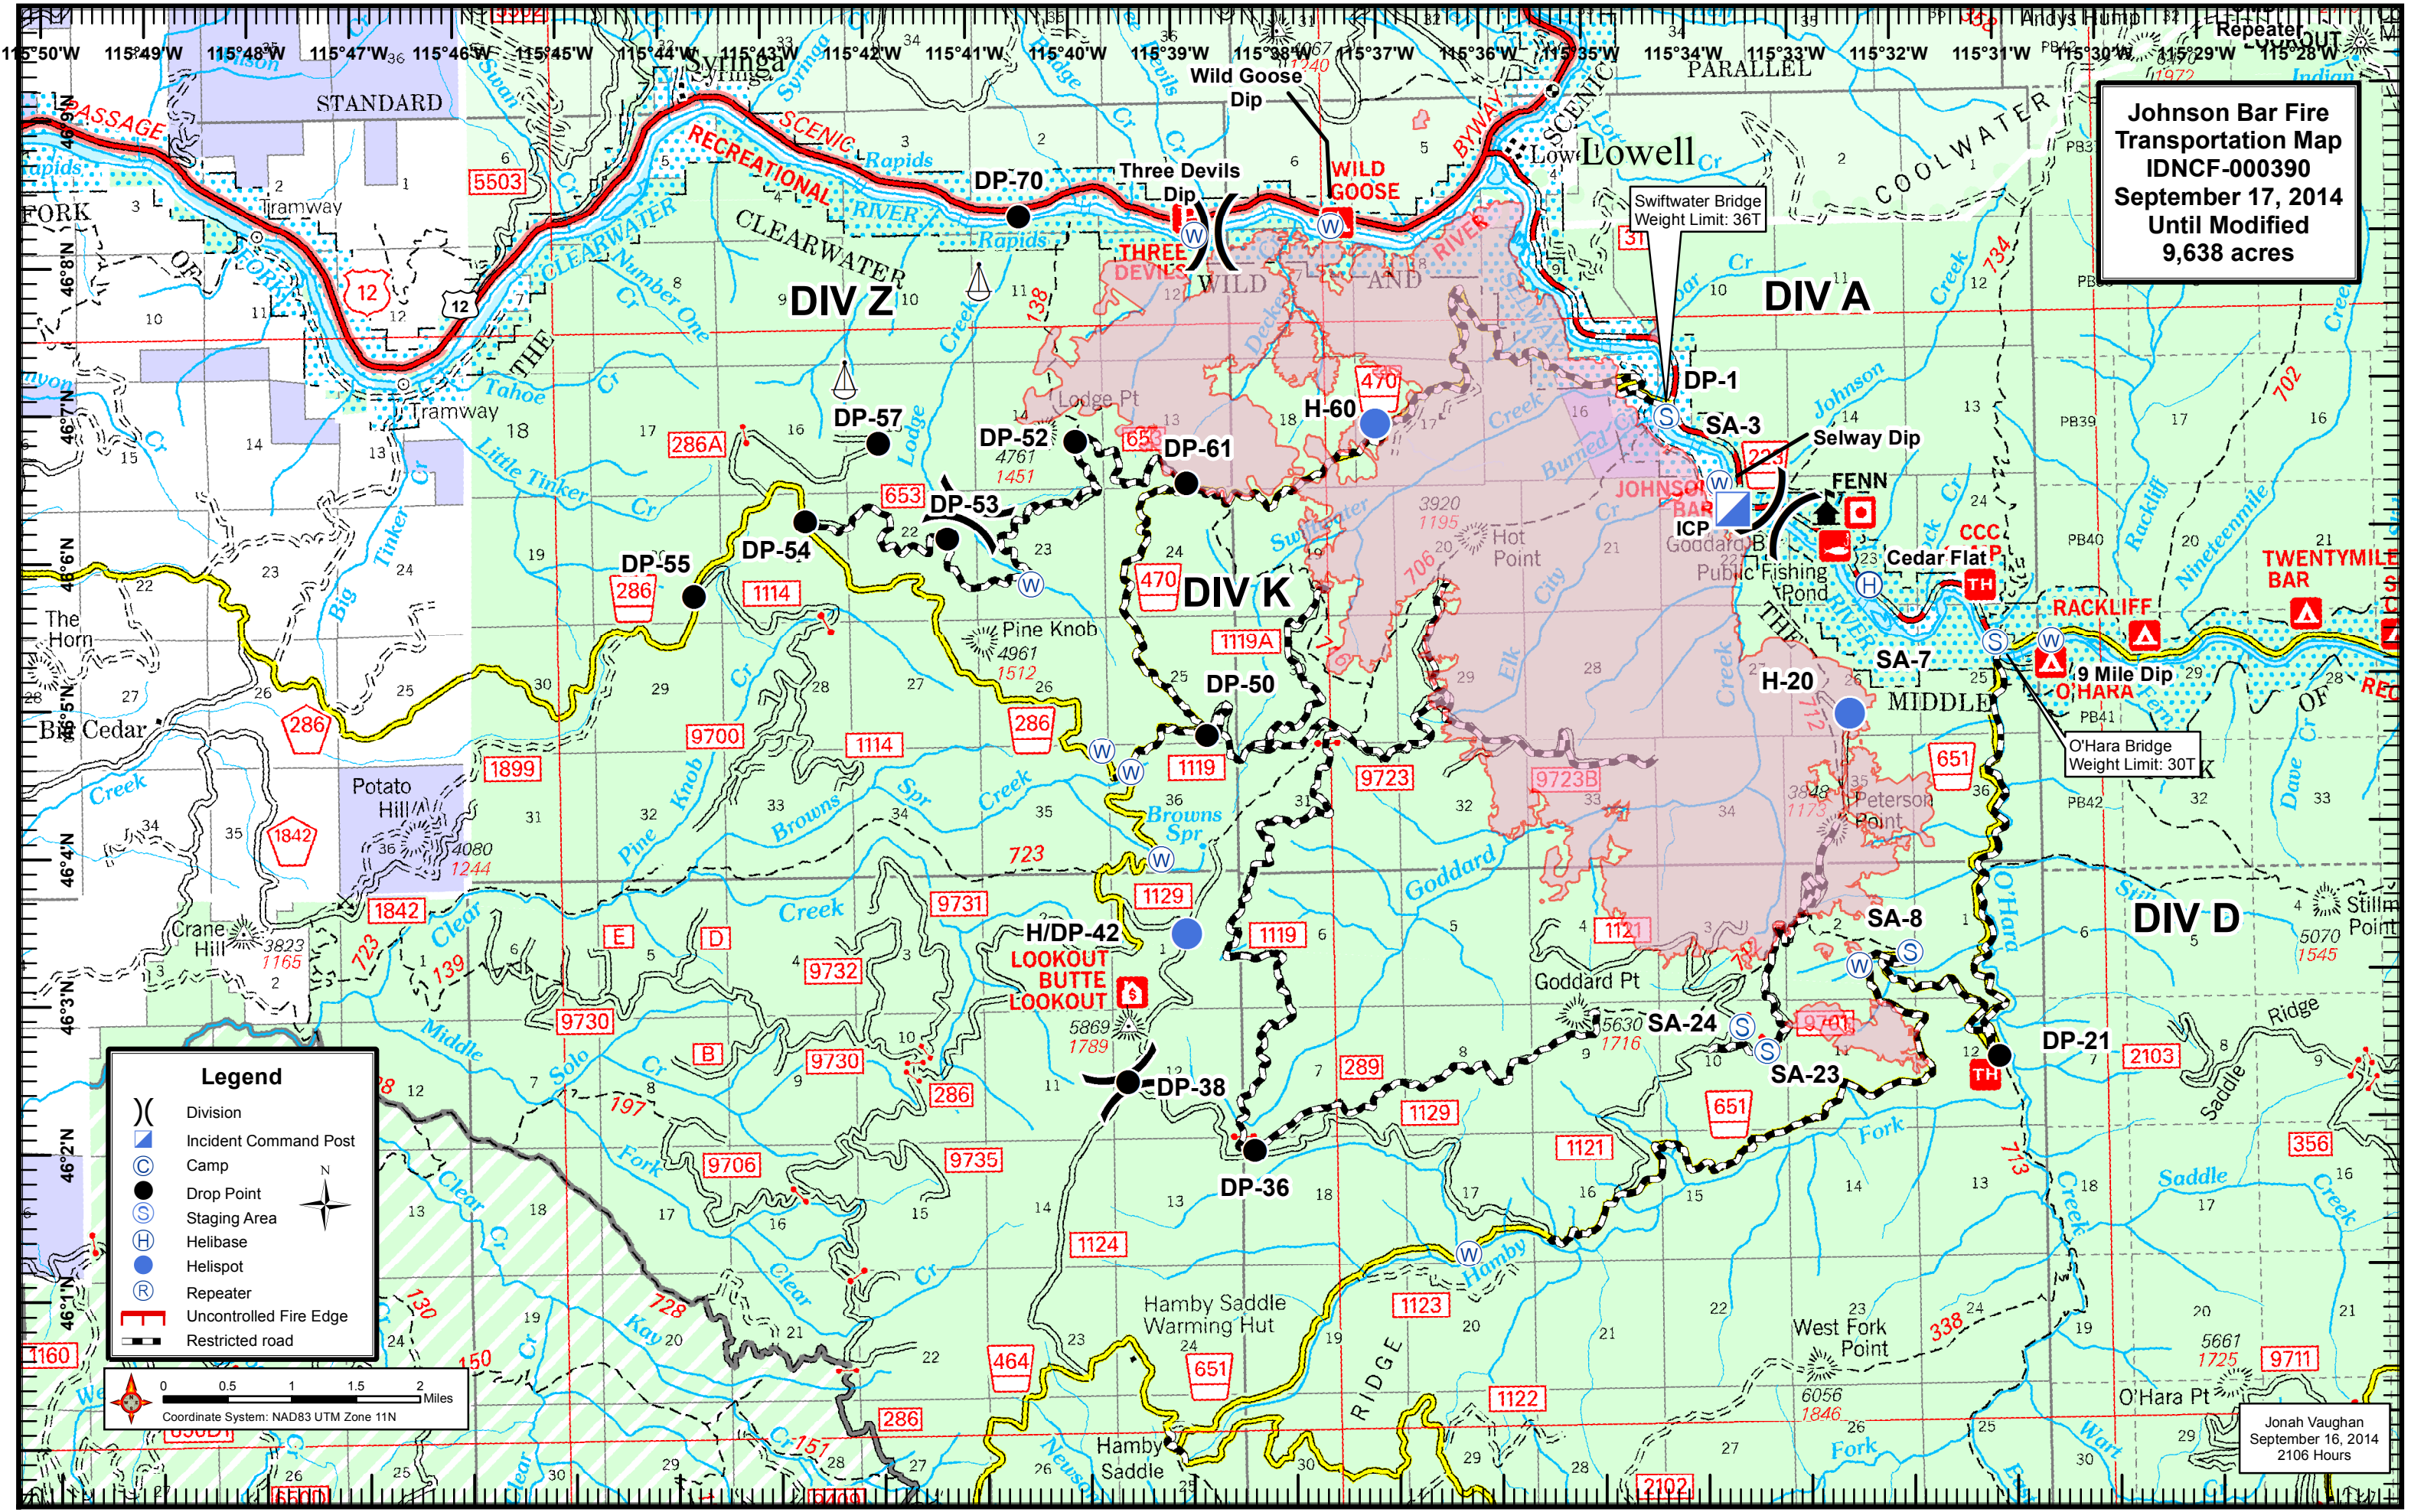

**Johnson Bar Fire
Transportation Map
IDNCF-000390
September 17, 2014
Until Modified
9,638 acres**

Legend

- () Division
- Incident Command Post
- Camp
- Drop Point
- Staging Area
- Helibase
- Helispot
- Repeater
- Uncontrolled Fire Edge
- Restricted road

Jonah Vaughan
September 16, 2014
2106 Hours