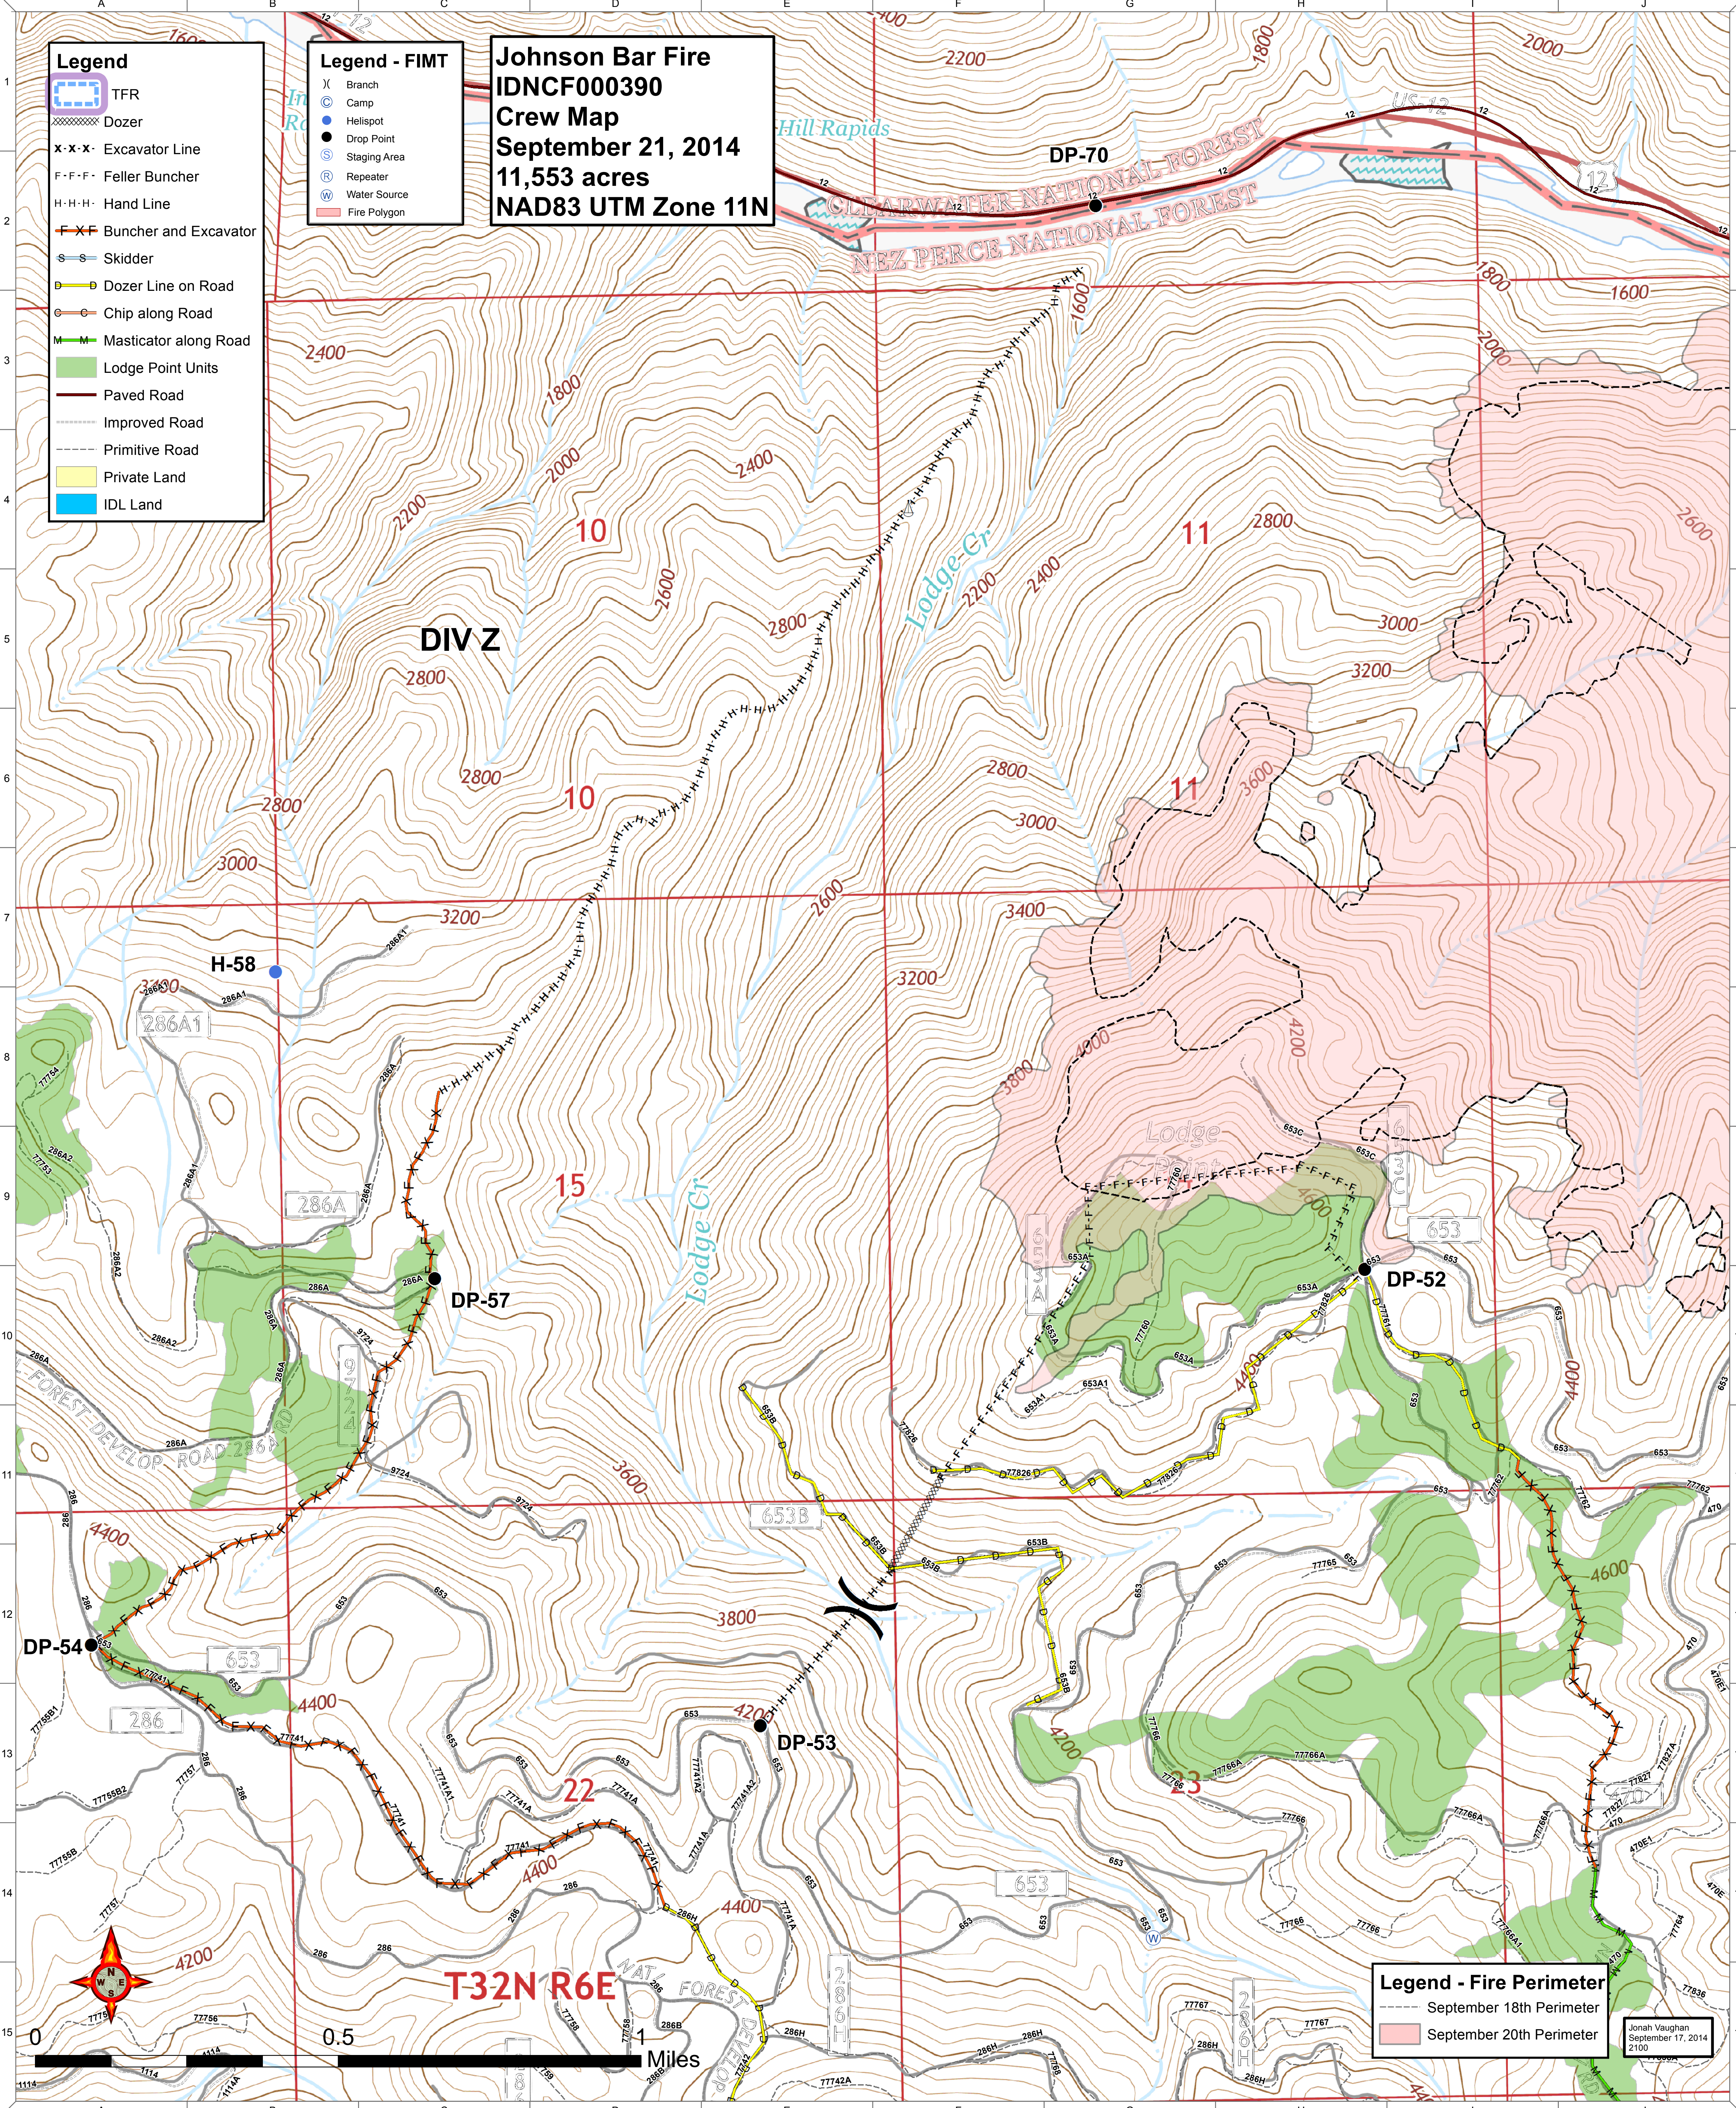

Legend

- TFR
- Dozer
- Excavator Line
- Feller Buncher
- Hand Line
- Buncher and Excavator
- Skidder
- Dozer Line on Road
- Chip along Road
- Masticator along Road
- Lodge Point Units
- Paved Road
- Improved Road
- Primitive Road
- Private Land
- IDL Land

Legend - FIMT

- Branch
- Camp
- Helispot
- Drop Point
- Staging Area
- Repeater
- Water Source
- Fire Polygon

Johnson Bar Fire
IDNCF000390
Crew Map
September 21, 2014
11,553 acres
NAD83 UTM Zone 11N

Legend - Fire Perimeter

- September 18th Perimeter
- September 20th Perimeter

Jonah Vaughan
 September 17, 2014
 2100