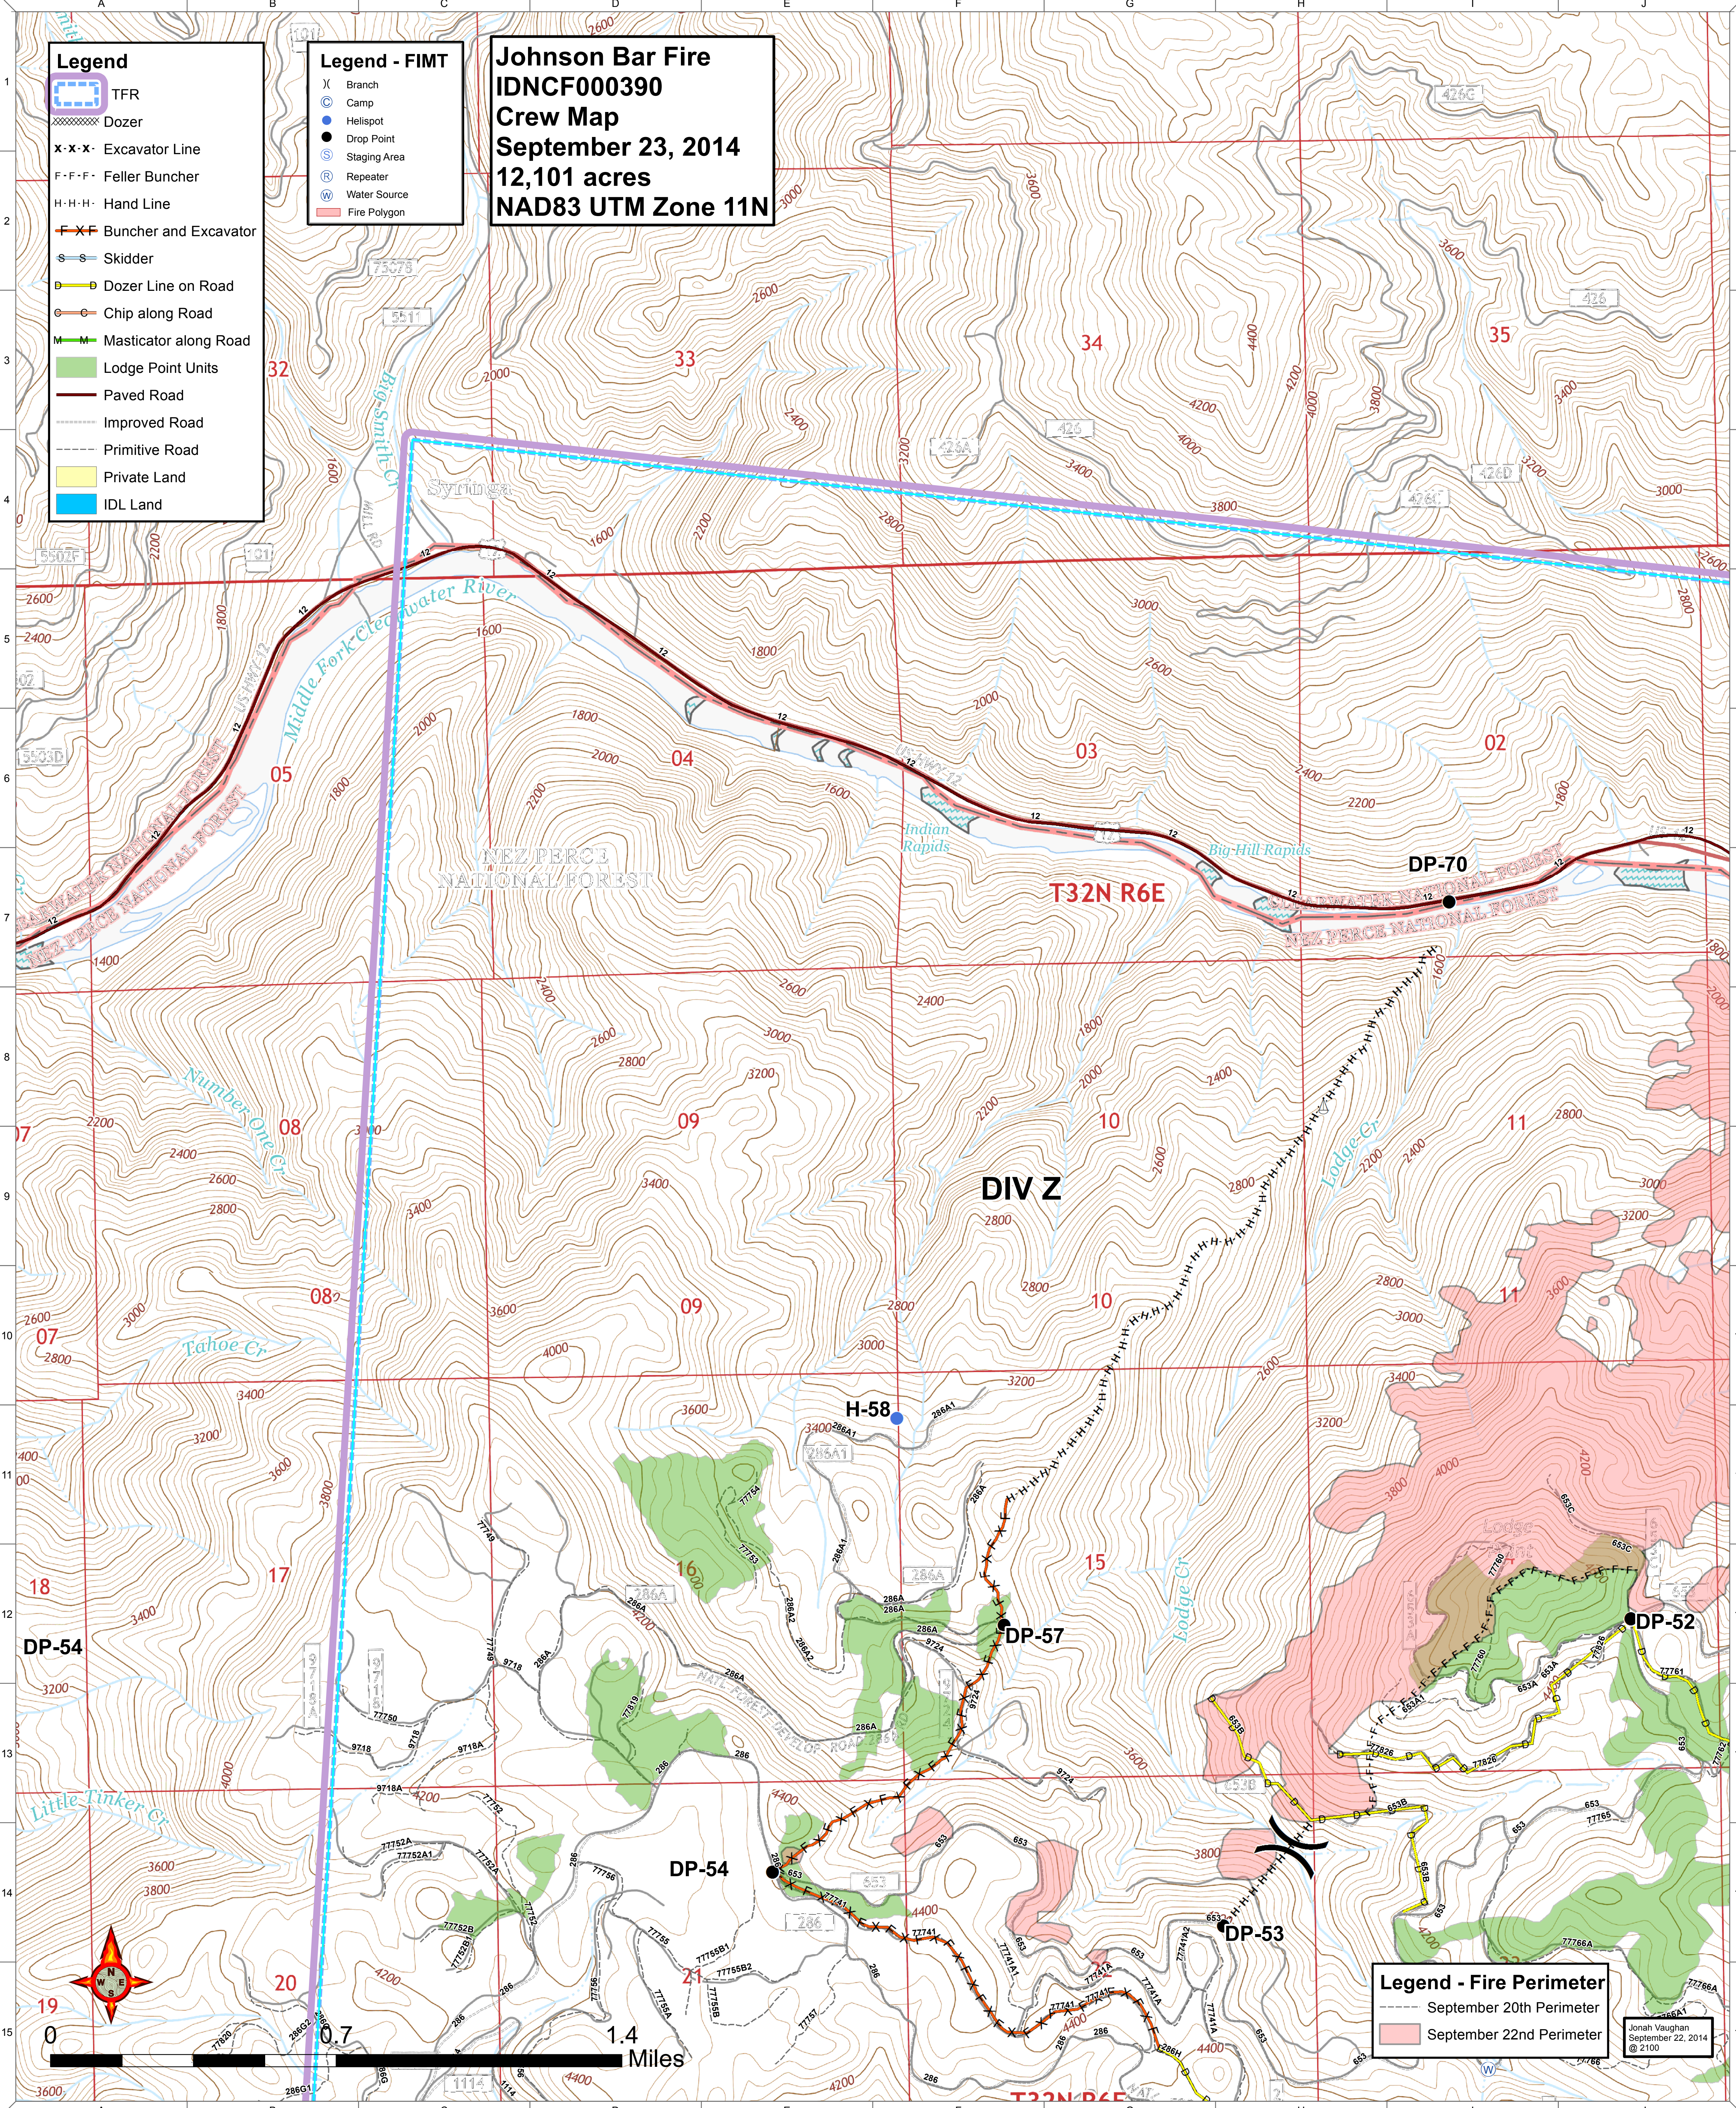

Legend

- TFR
- Dozer
- Excavator Line
- Feller Buncher
- Hand Line
- Buncher and Excavator
- Skidder
- Dozer Line on Road
- Chip along Road
- Masticator along Road
- Lodge Point Units
- Paved Road
- Improved Road
- Primitive Road
- Private Land
- IDL Land

Legend - FIMT

- Branch
- Camp
- Helispot
- Drop Point
- Staging Area
- Repeater
- Water Source
- Fire Polygon

Johnson Bar Fire
IDNCF000390
Crew Map
September 23, 2014
12,101 acres
NAD83 UTM Zone 11N

Legend - Fire Perimeter

- September 20th Perimeter
- September 22nd Perimeter

Jonah Vaughan
 September 22, 2014
 @ 2100