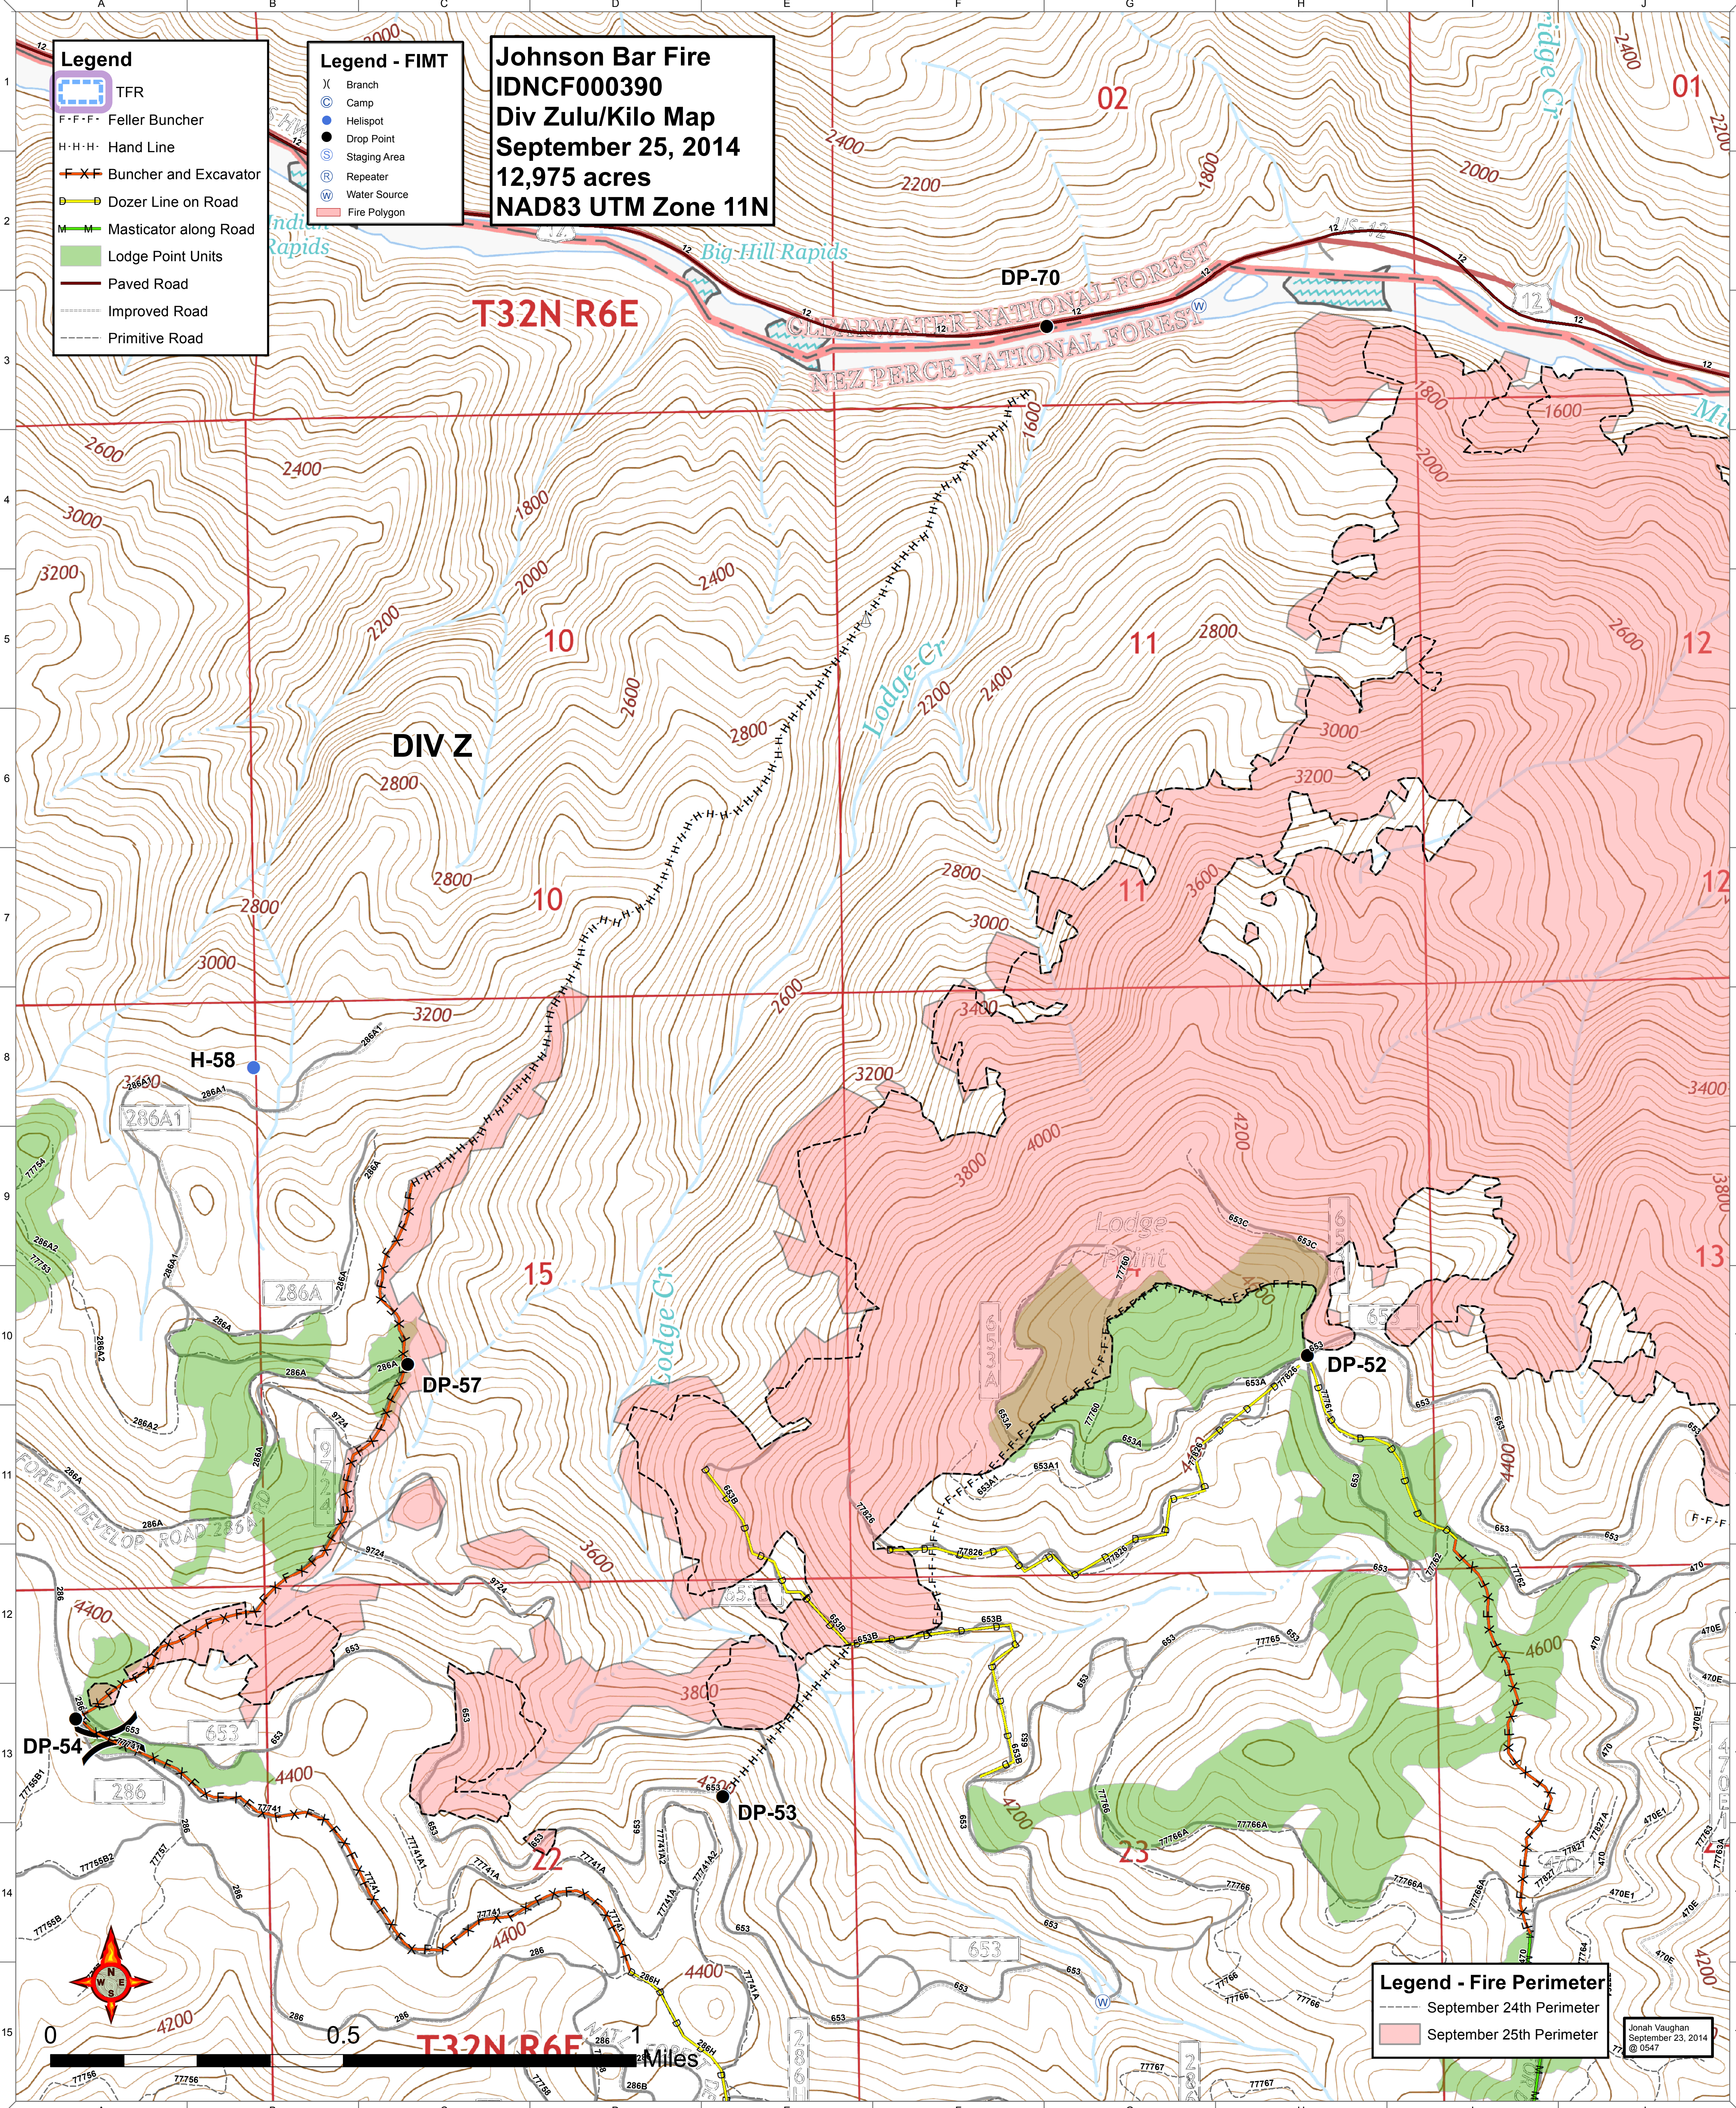

Legend

- TFR
- F-F-F Feller Buncher
- H-H-H Hand Line
- X-F Buncher and Excavator
- D Dozer Line on Road
- M Masticator along Road
- Lodge Point Units
- Paved Road
- Improved Road
- Primitive Road

Legend - FIMT

- Branch
- Camp
- Helispot
- Drop Point
- Staging Area
- Repeater
- Water Source
- Fire Polygon

Johnson Bar Fire
IDNCF000390
Div Zulu/Kilo Map
September 25, 2014
12,975 acres
NAD83 UTM Zone 11N

Legend - Fire Perimeter

- September 24th Perimeter
- September 25th Perimeter

Jonah Vaughan
 September 23, 2014
 @ 0547