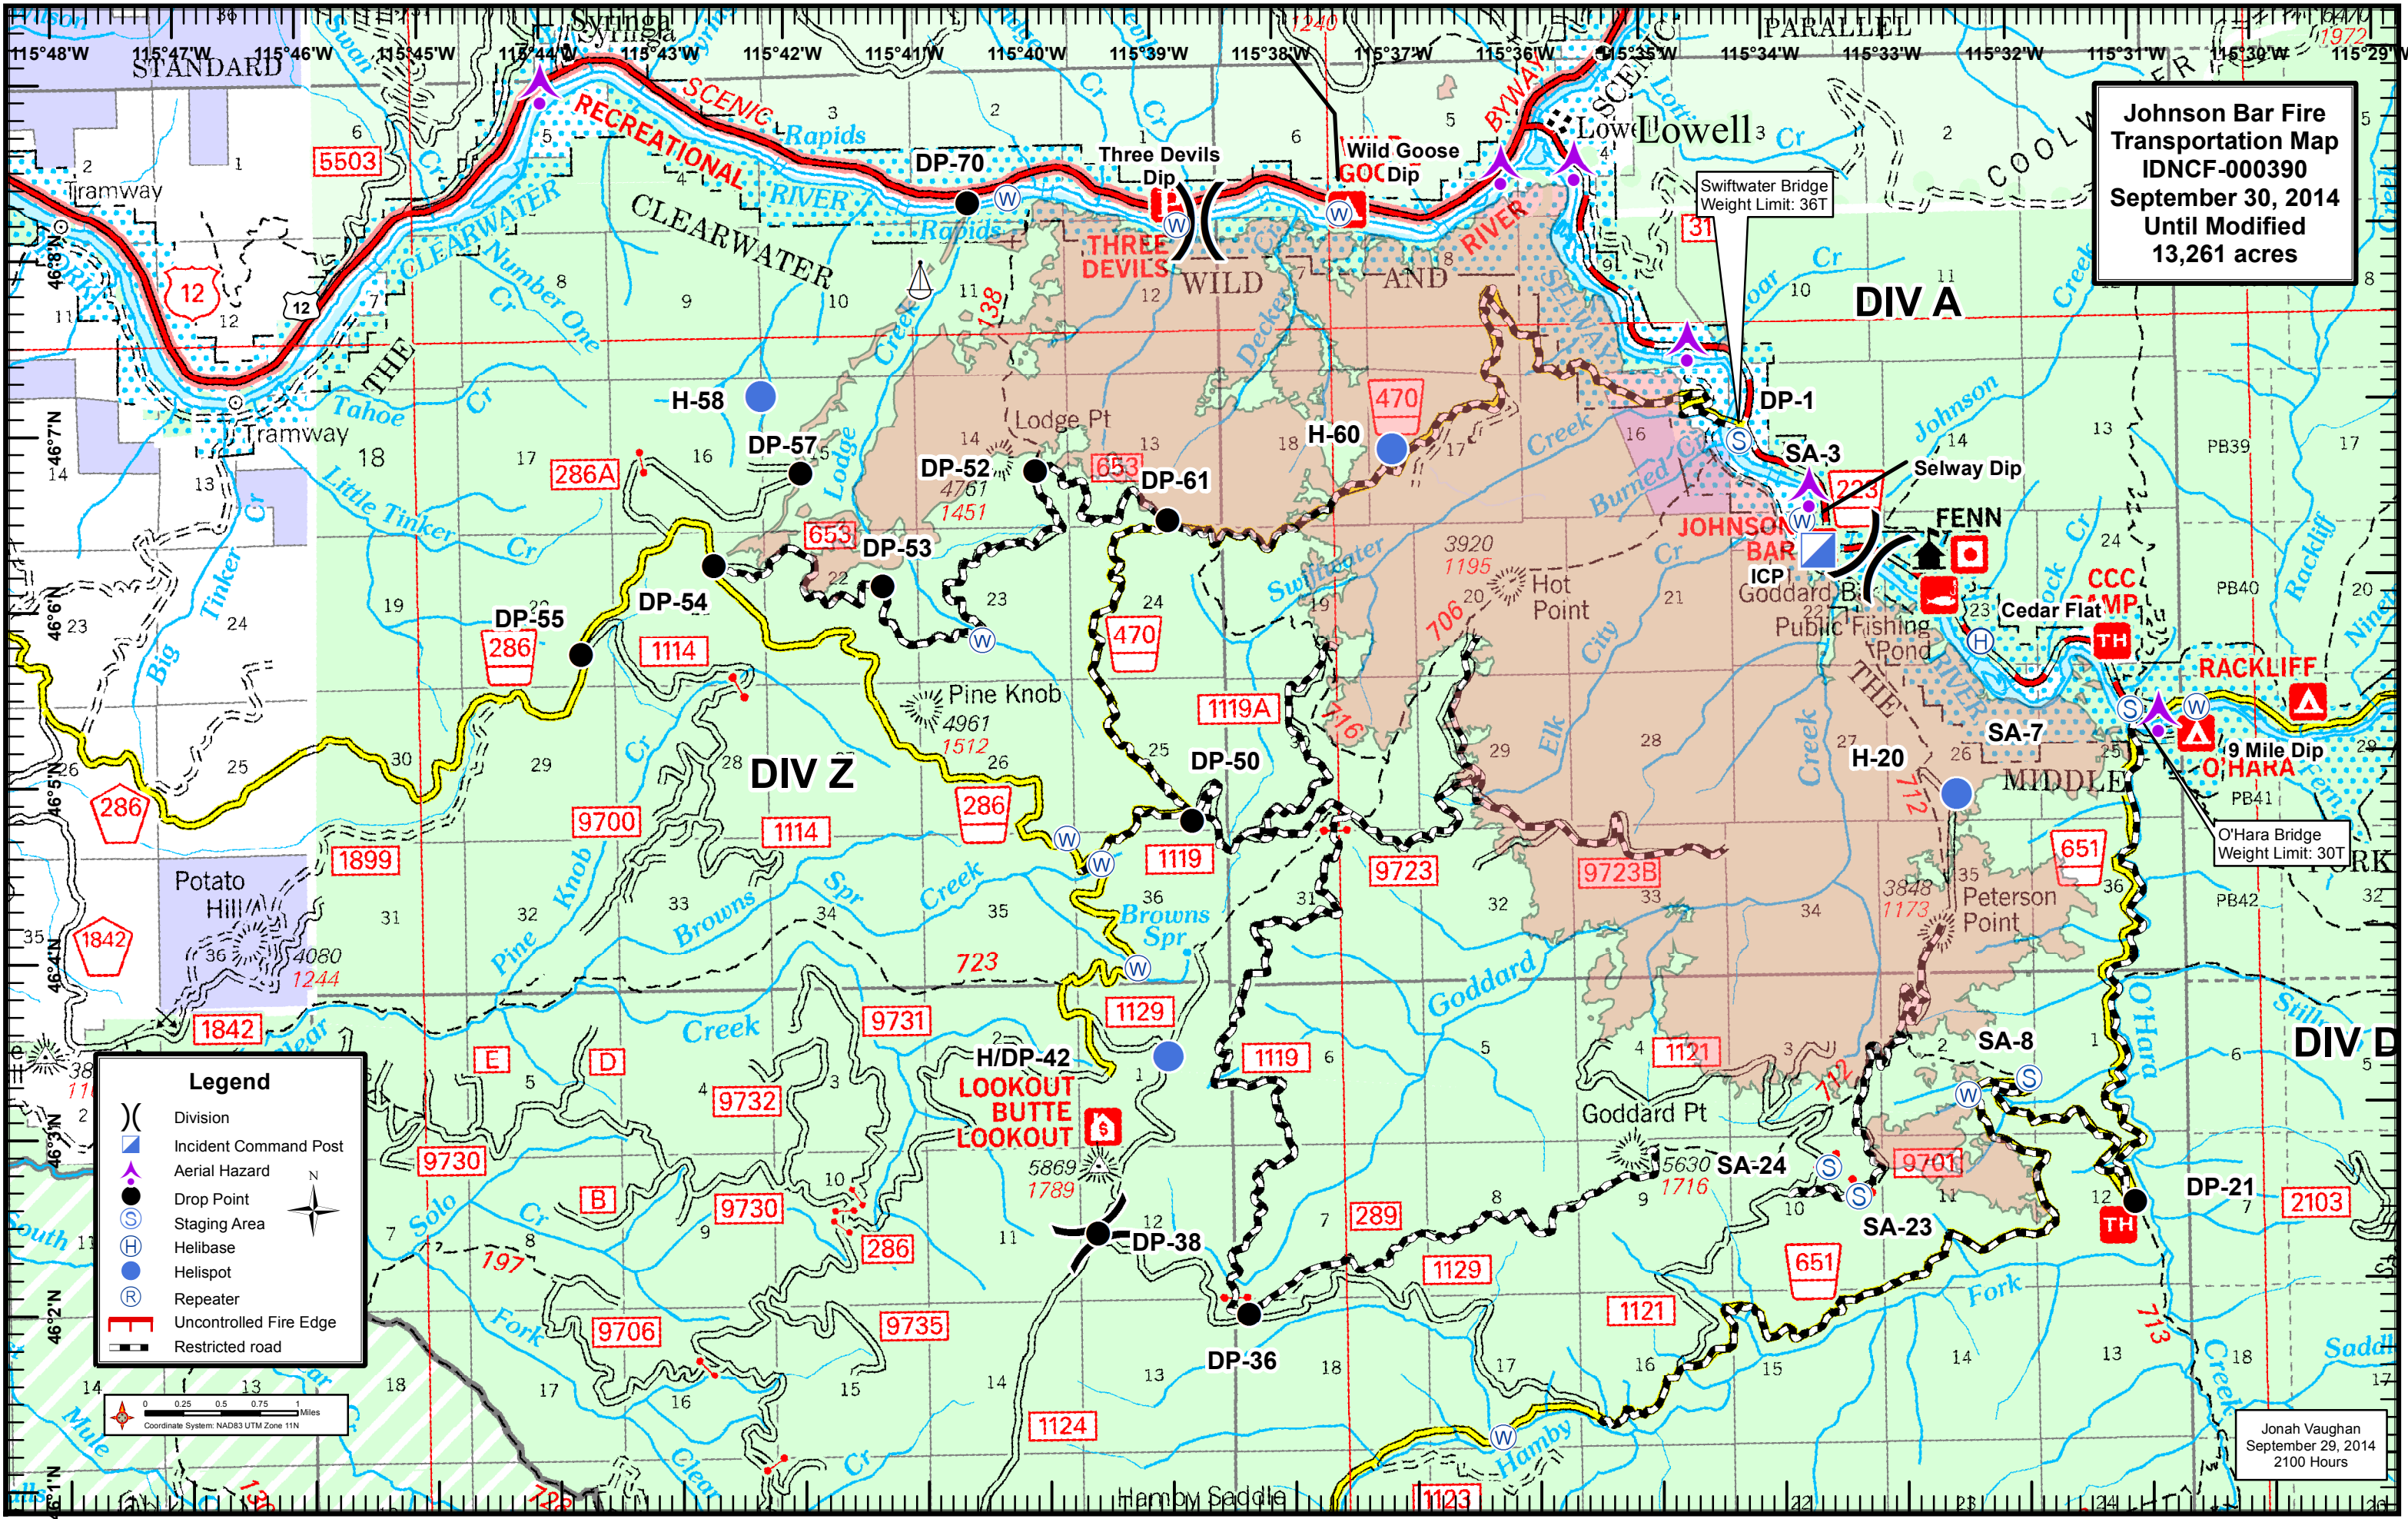

**Johnson Bar Fire
Transportation Map
IDNCF-000390
September 30, 2014
Until Modified
13,261 acres**

Legend

- () Division
- Incident Command Post
- ▲ Aerial Hazard
- Drop Point
- ⊙ Staging Area
- ⊙ Helibase
- Helispot
- ⊙ Repeater
- Uncontrolled Fire Edge
- - - Restricted road

0 0.25 0.5 0.75 1 Miles
Coordinate System: NAD83 UTM Zone 11N

Jonah Vaughan
September 29, 2014
2100 Hours