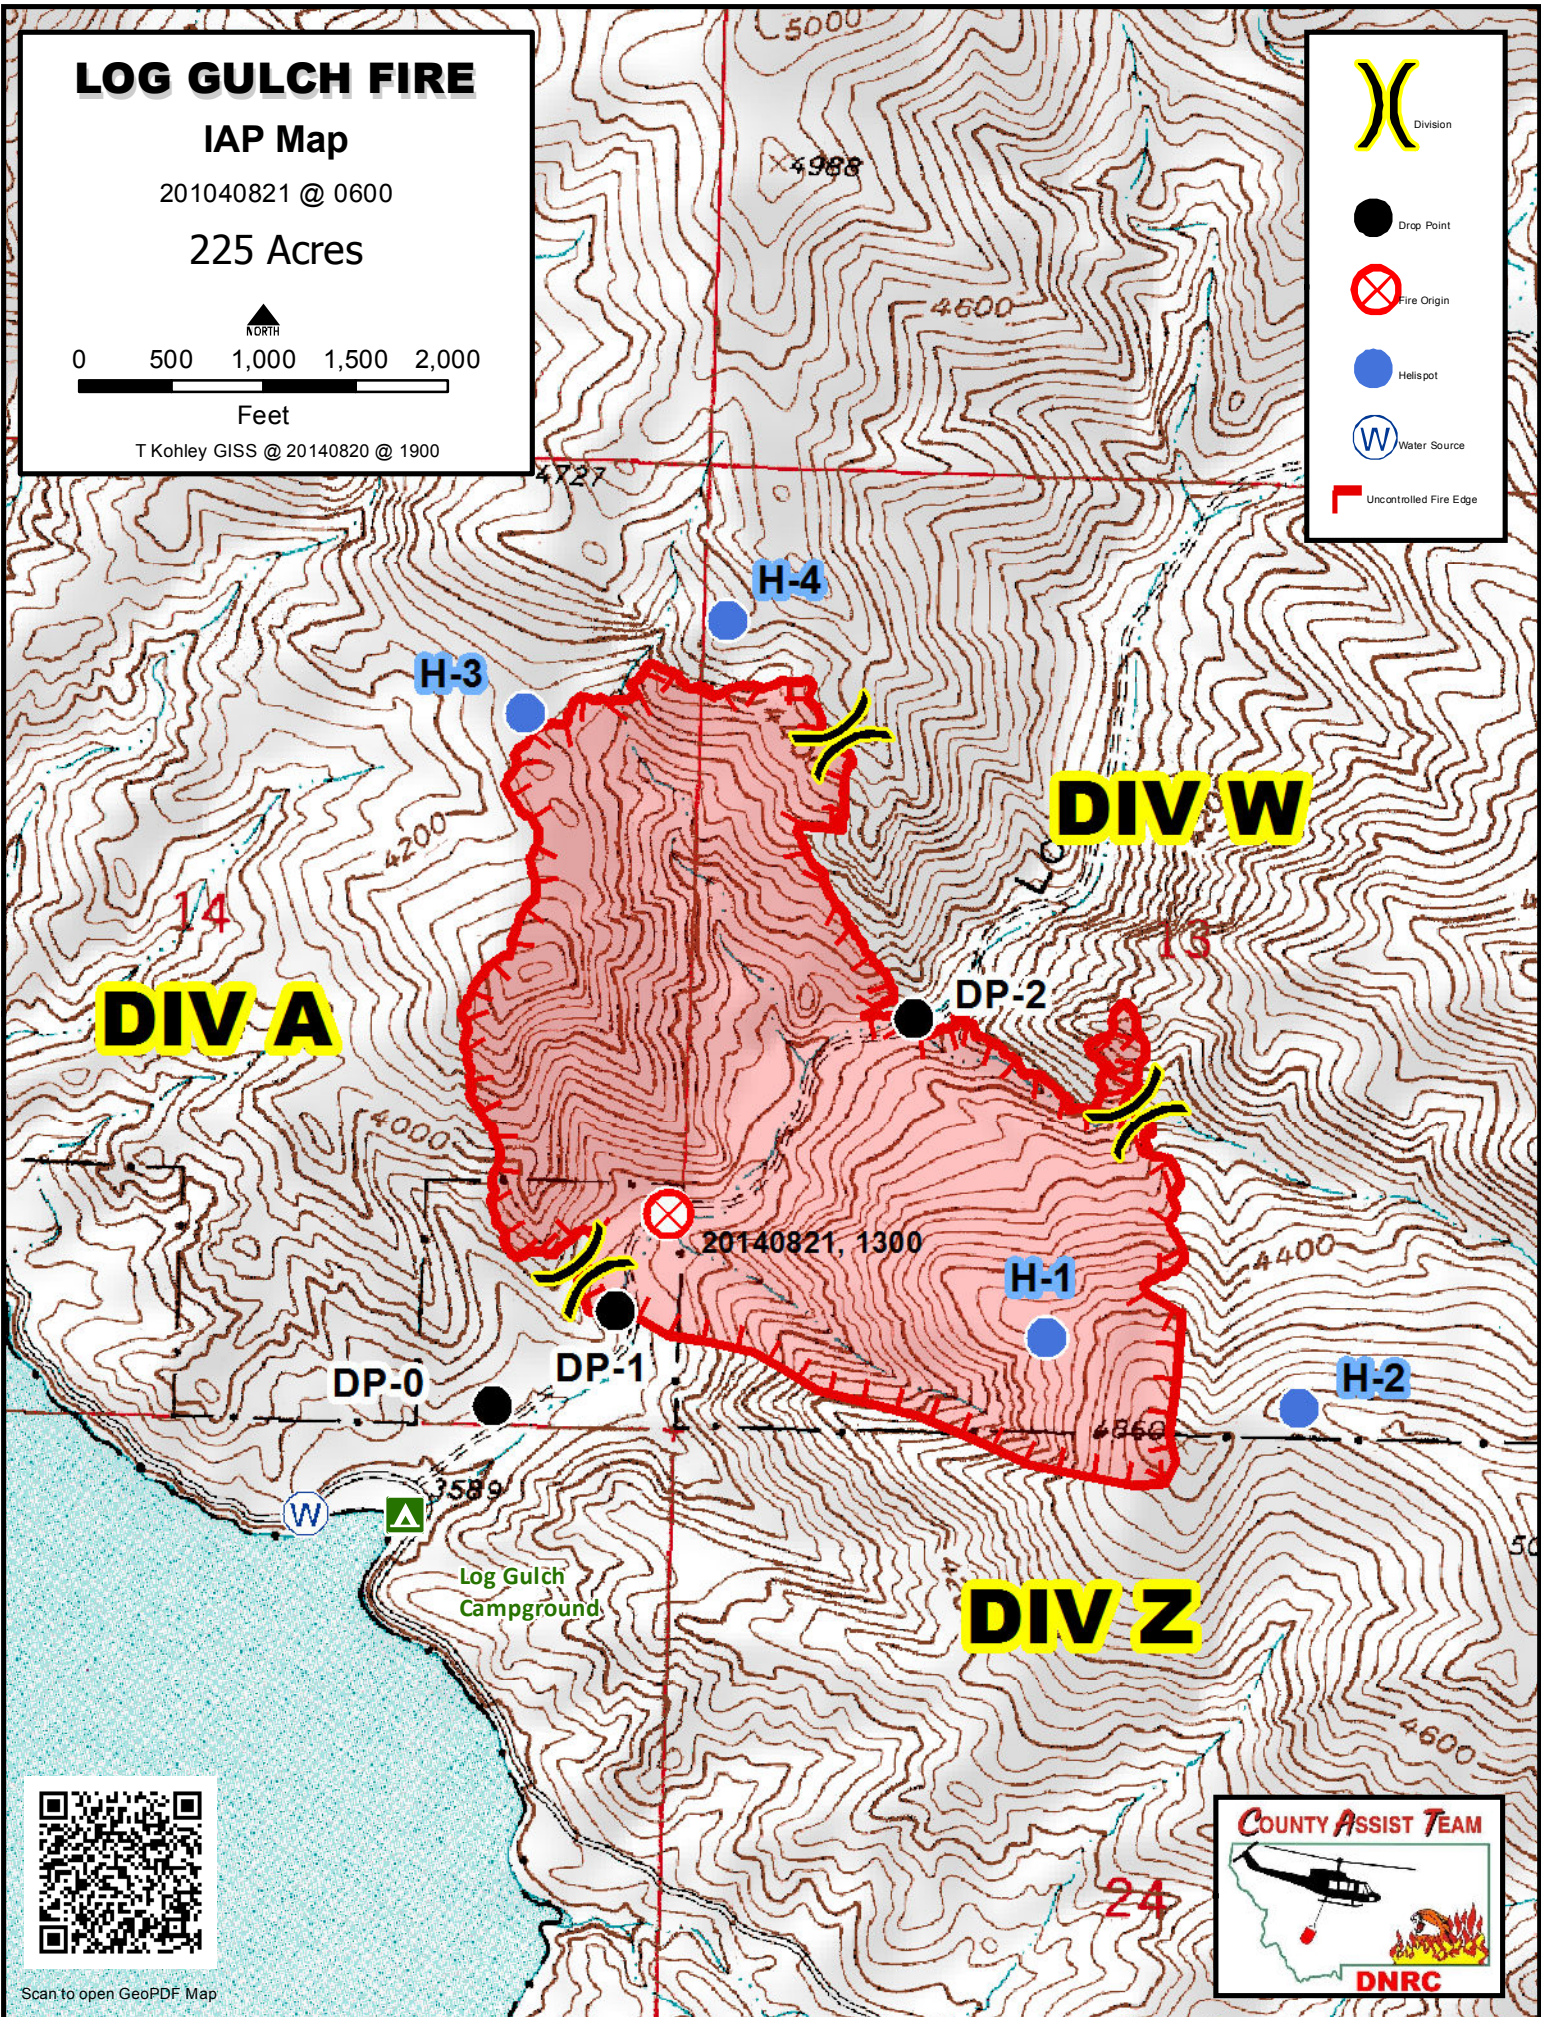

# LOG GULCH FIRE

## IAP Map

201040821 @ 0600

225 Acres

T Kohley GISS @ 20140820 @ 1900

- Division: Yellow double line symbol
- Drop Point: Black circle symbol
- Fire Origin: Red circle with an 'X' symbol
- Helispot: Blue circle symbol
- Water Source: Blue circle with a 'W' symbol
- Uncontrolled Fire Edge: Red line symbol

Scan to open GeoPDF Map