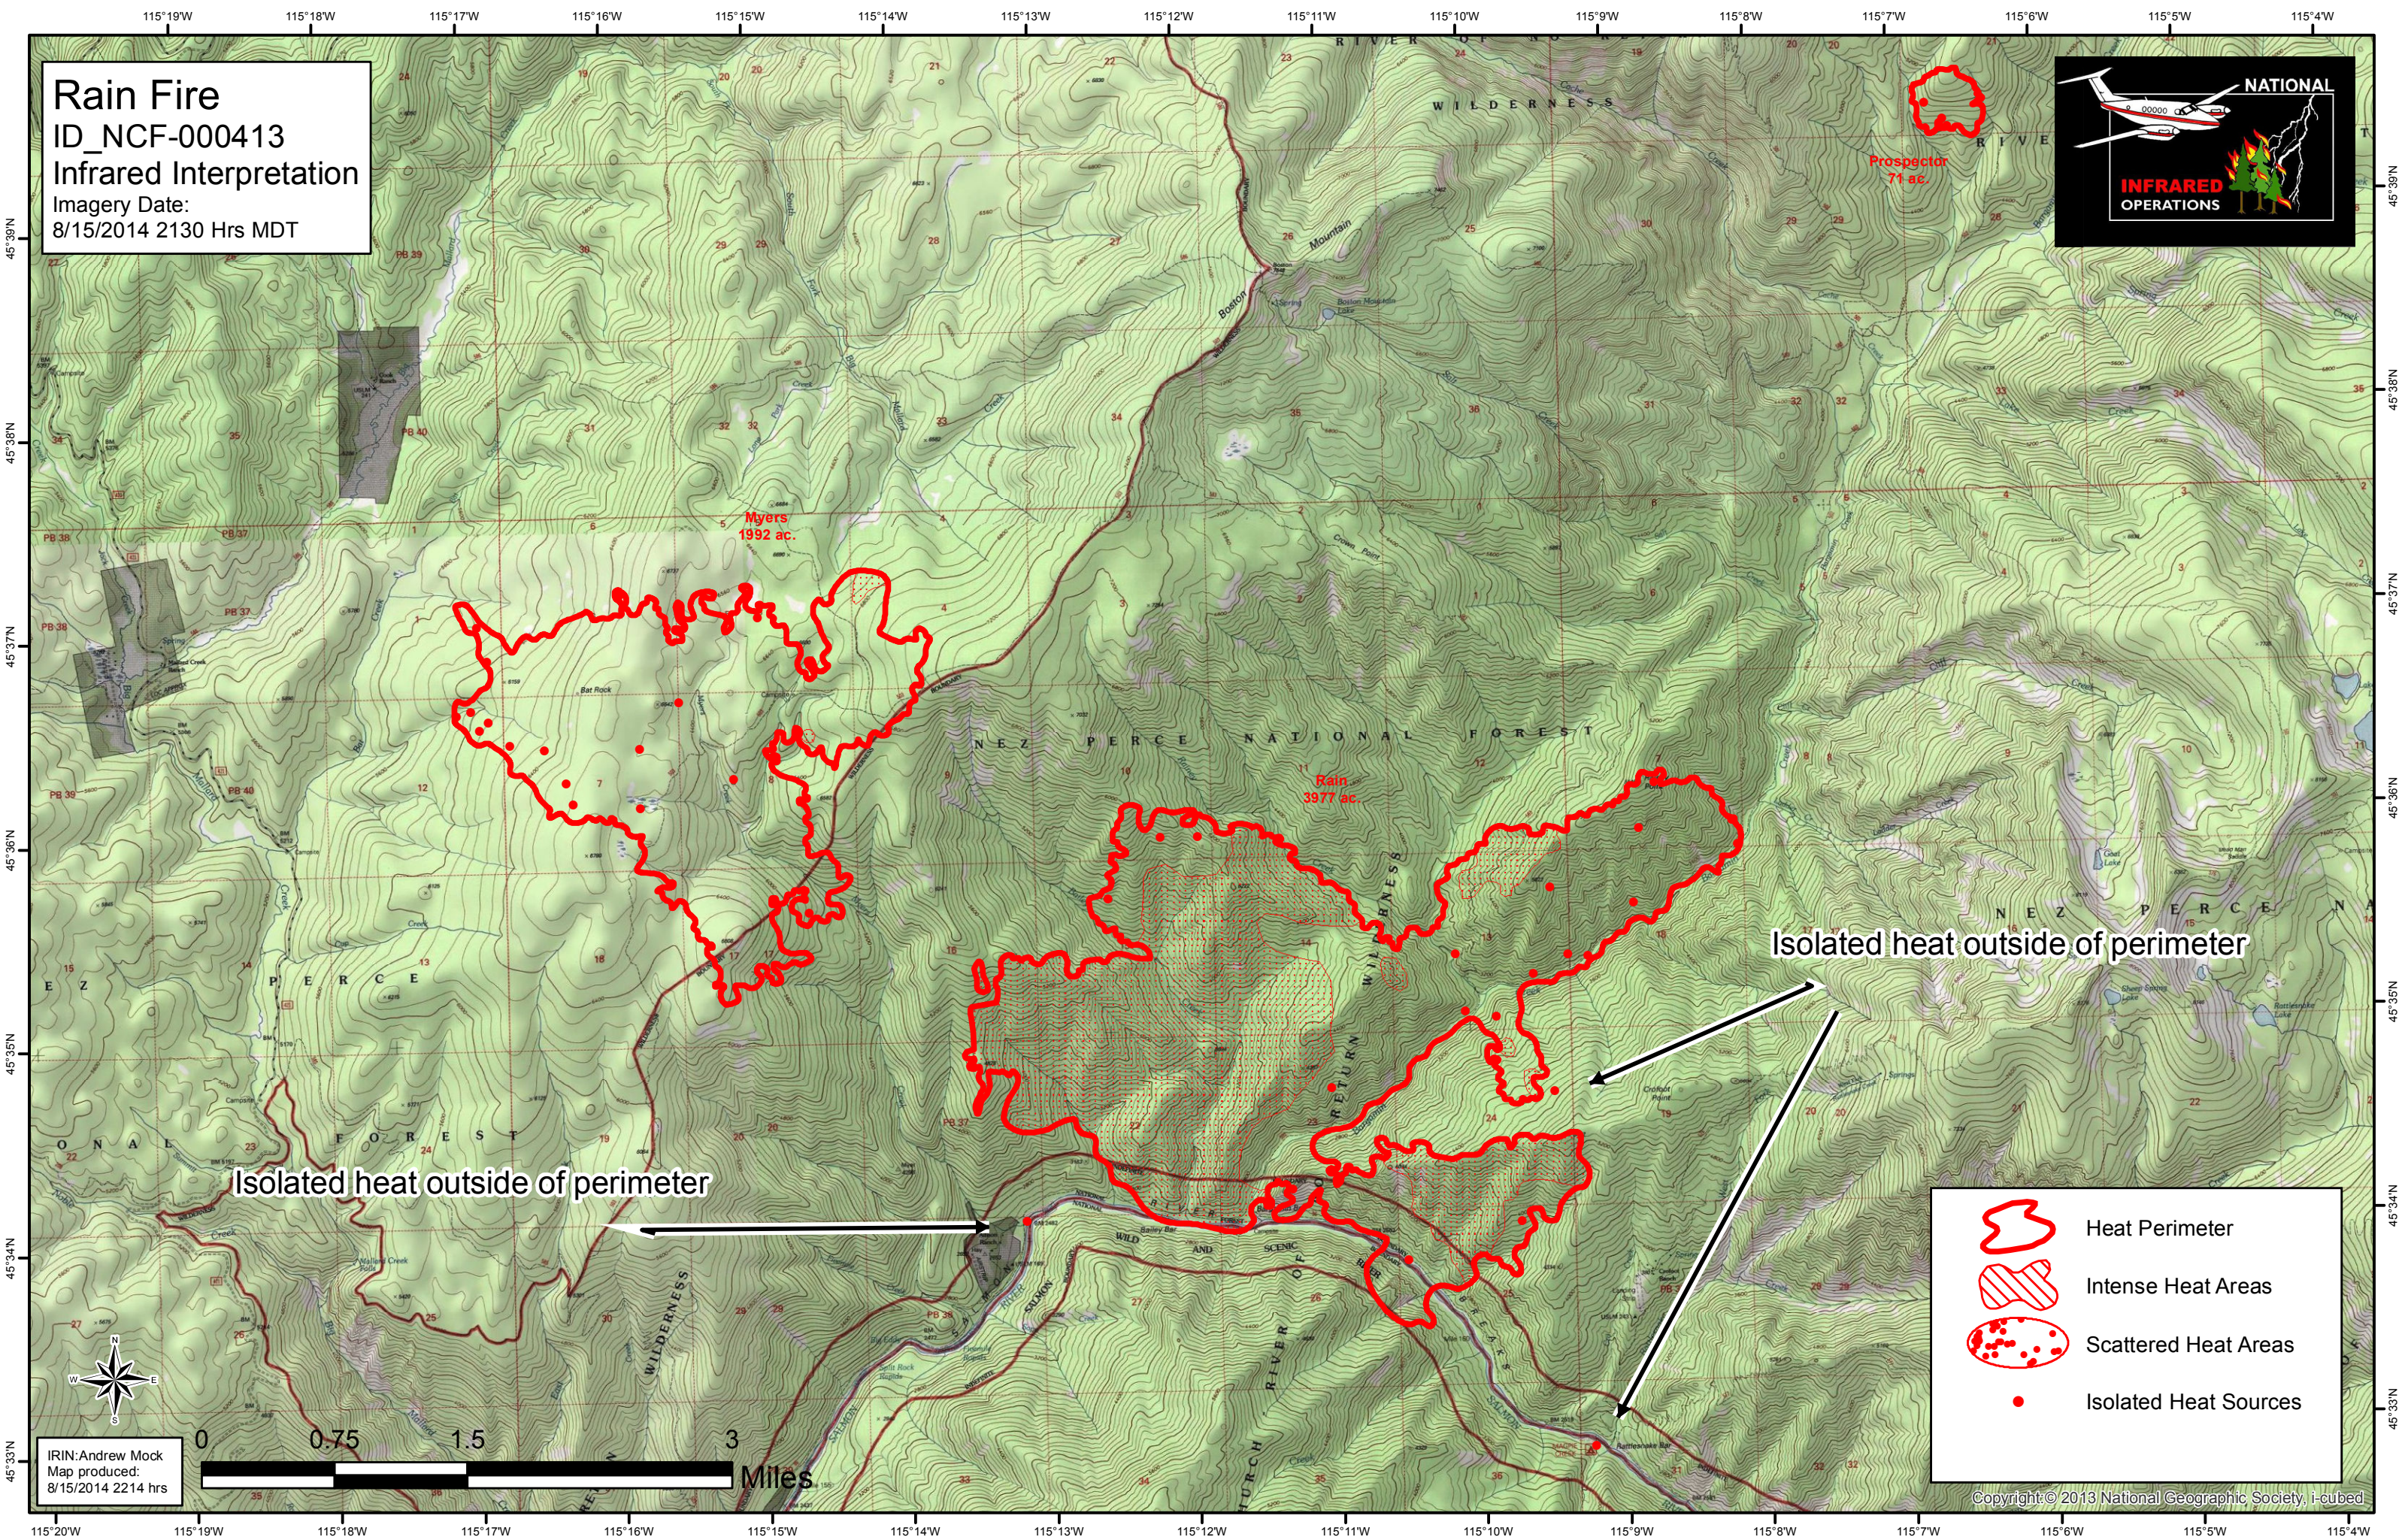

Rain Fire
ID_NCF-000413
Infrared Interpretation
Imagery Date:
8/15/2014 2130 Hrs MDT

Isolated heat outside of perimeter

Isolated heat outside of perimeter

- Heat Perimeter
- Intense Heat Areas
- Scattered Heat Areas
- Isolated Heat Sources

IRIN: Andrew Mock
Map produced:
8/15/2014 2214 hrs