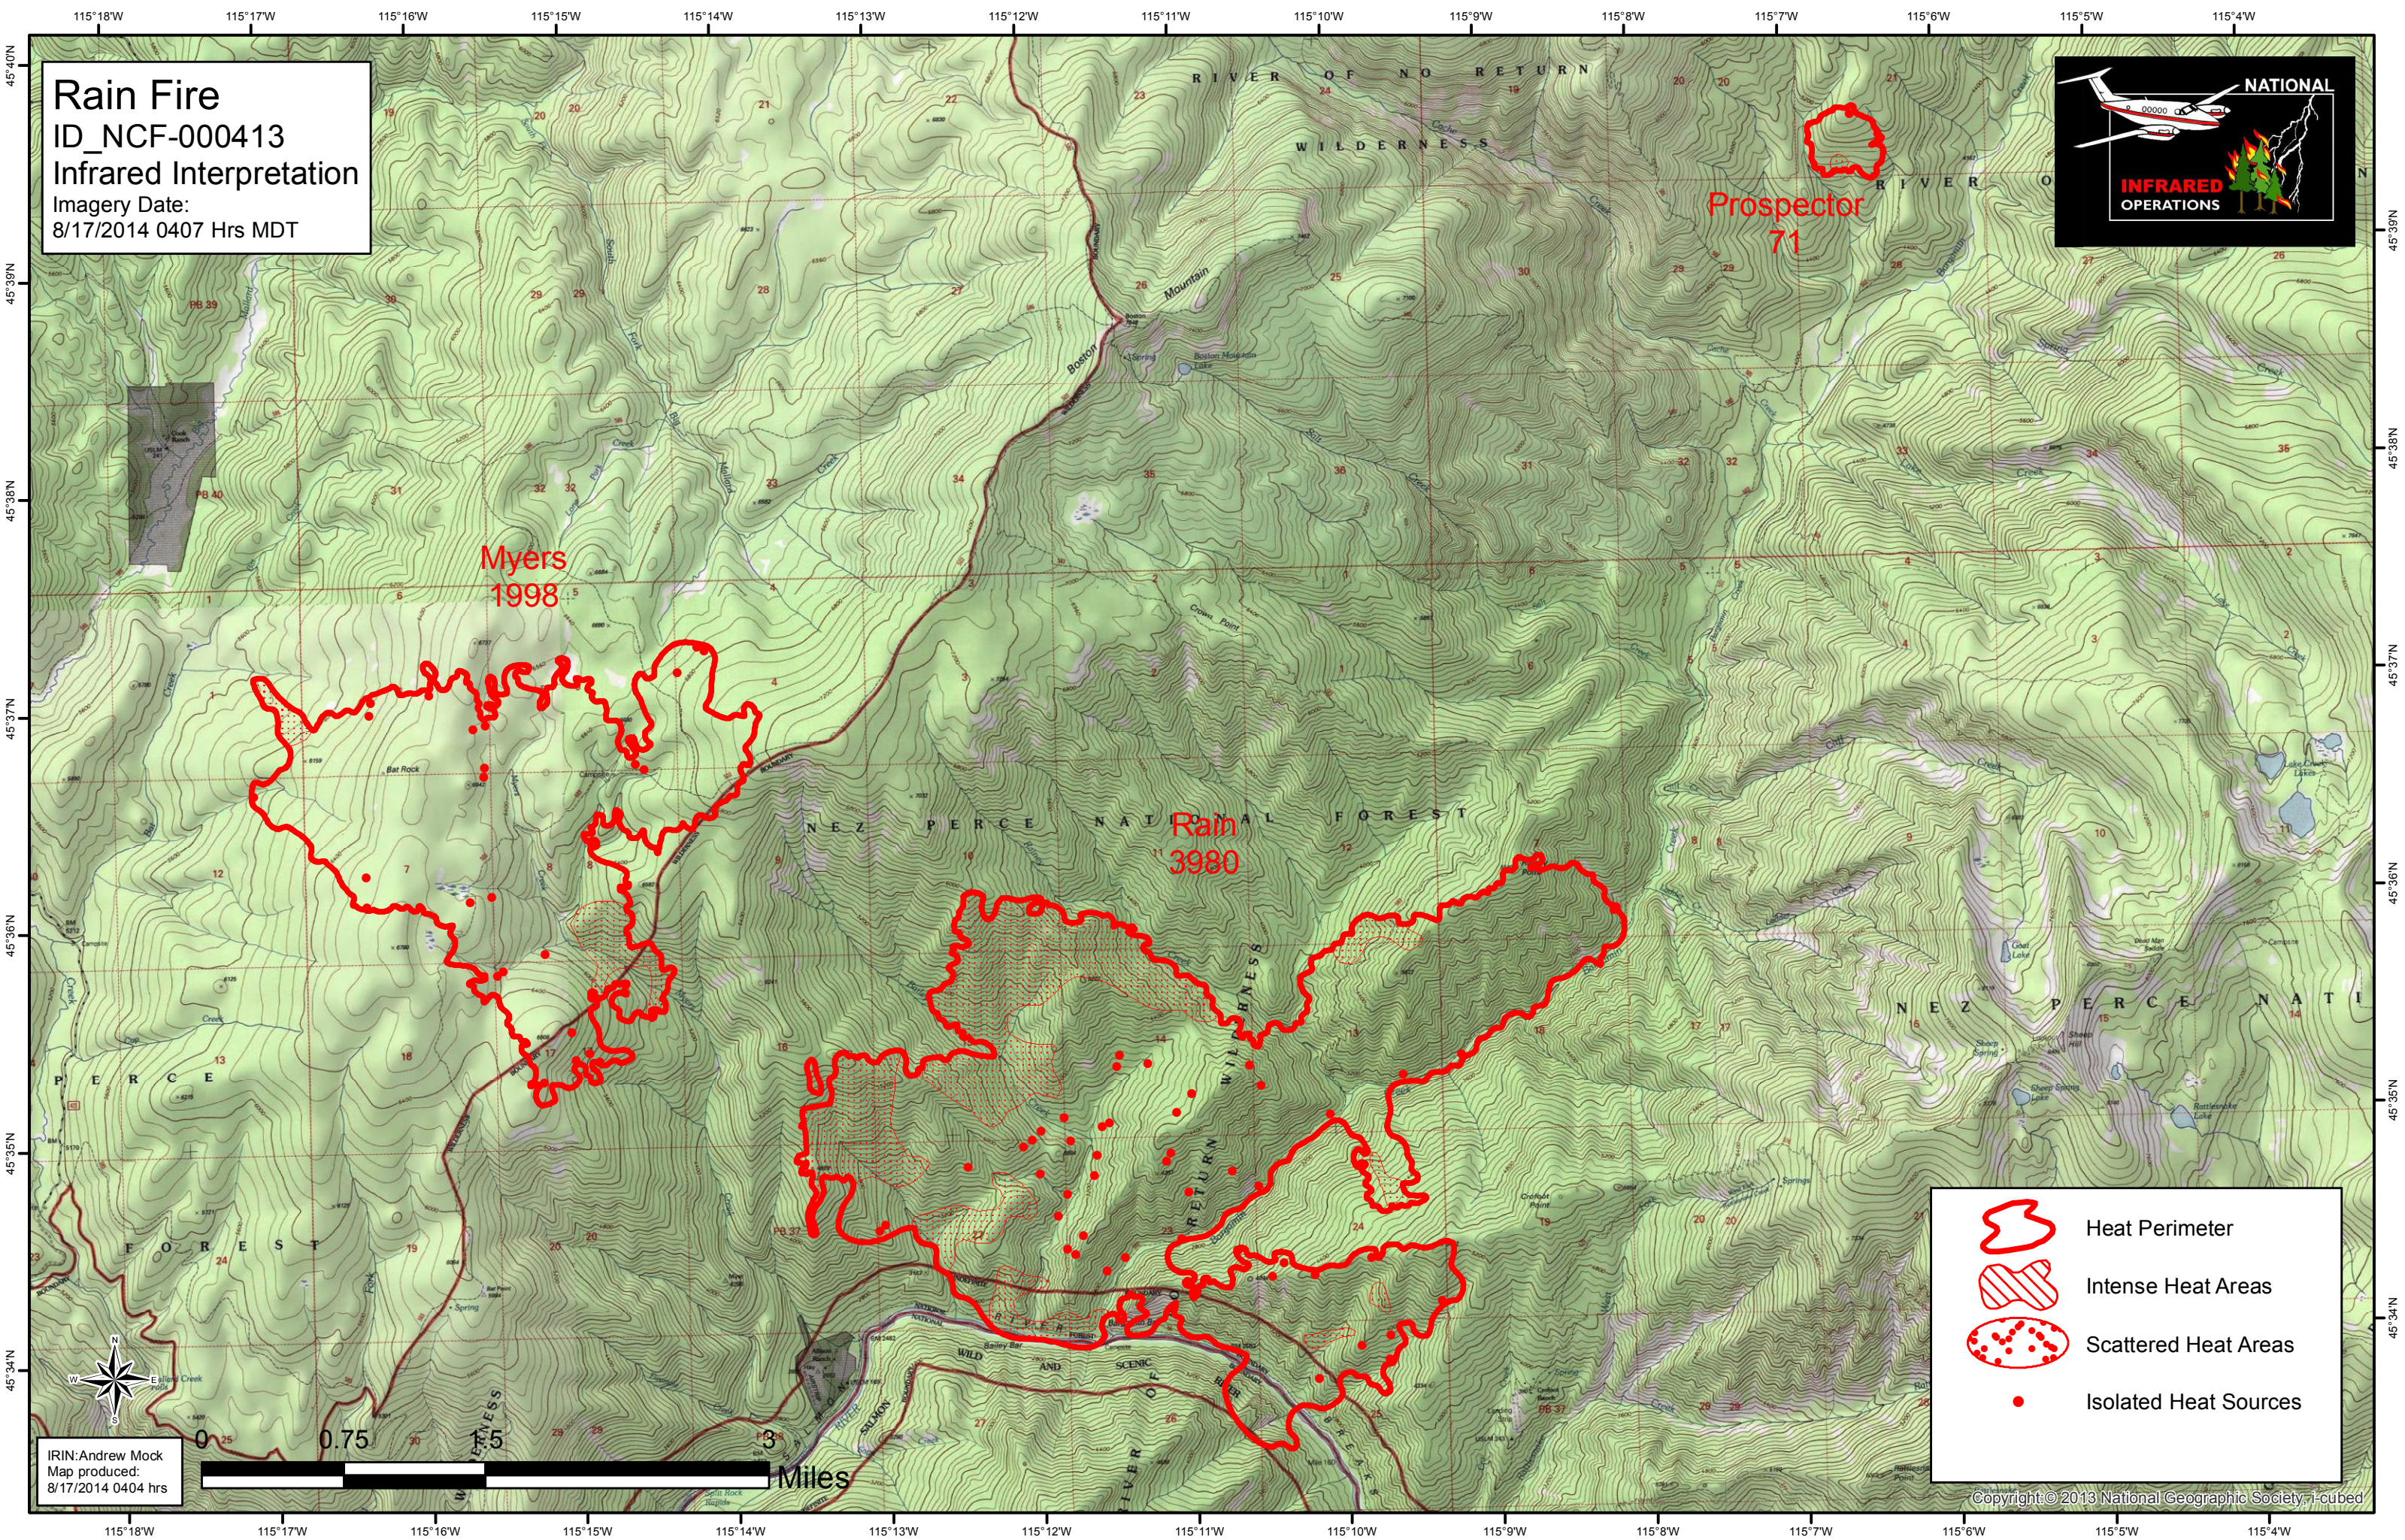

**Rain Fire**  
ID\_NCF-000413  
Infrared Interpretation  
Imagery Date:  
8/17/2014 0407 Hrs MDT

IRIN: Andrew Mock  
Map produced:  
8/17/2014 0404 hrs

- Heat Perimeter
- Intense Heat Areas
- Scattered Heat Areas
- Isolated Heat Sources