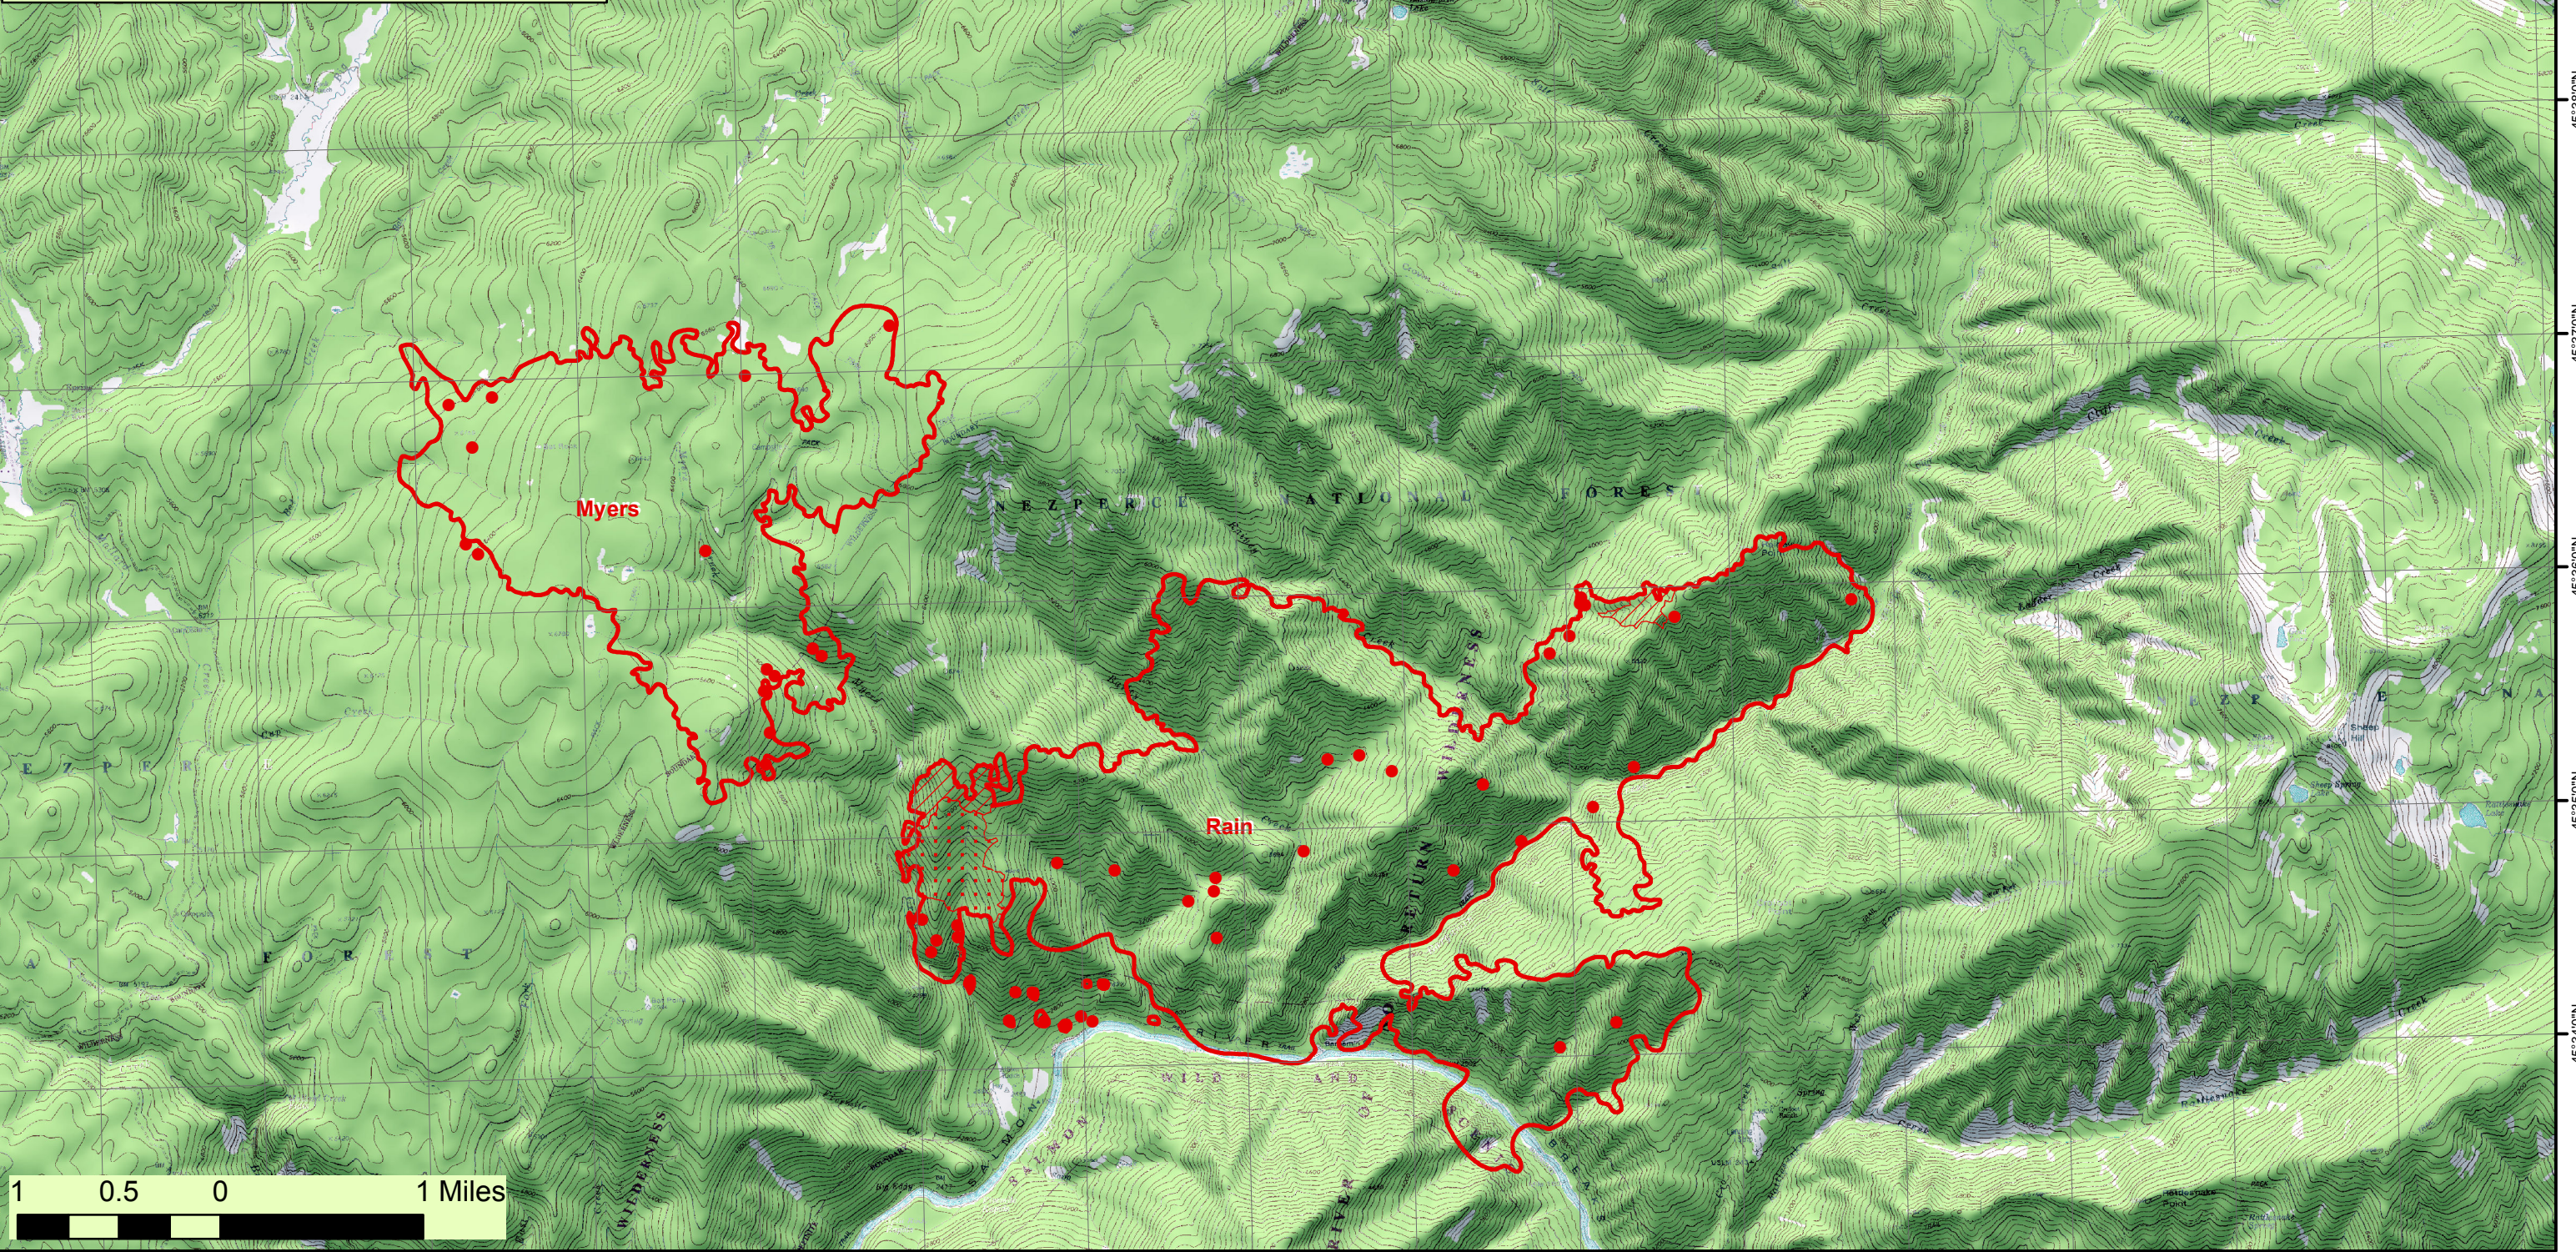

115°19'0"W 115°18'0"W 115°17'0"W 115°16'0"W 115°15'0"W 115°14'0"W 115°13'0"W 115°12'0"W 115°11'0"W 115°10'0"W 115°9'0"W 115°8'0"W 115°7'0"W 115°6'0"W 115°5'0"W 115°4'0"W

Rain Fire Infrared Map
 Image Acquired August 29, 2014 2254 MDT
 Calculated Acres 6305 (3 fires)
 IRIN M McGann

Legend

- Isolated Heat
- ▭ Heat Perimeter
- ▨ Intense Heat
- ▤ Scattered Heat

115°19'0"W 115°18'0"W 115°17'0"W 115°16'0"W 115°15'0"W 115°14'0"W 115°13'0"W 115°12'0"W 115°11'0"W 115°10'0"W 115°9'0"W 115°8'0"W 115°7'0"W 115°6'0"W 115°5'0"W