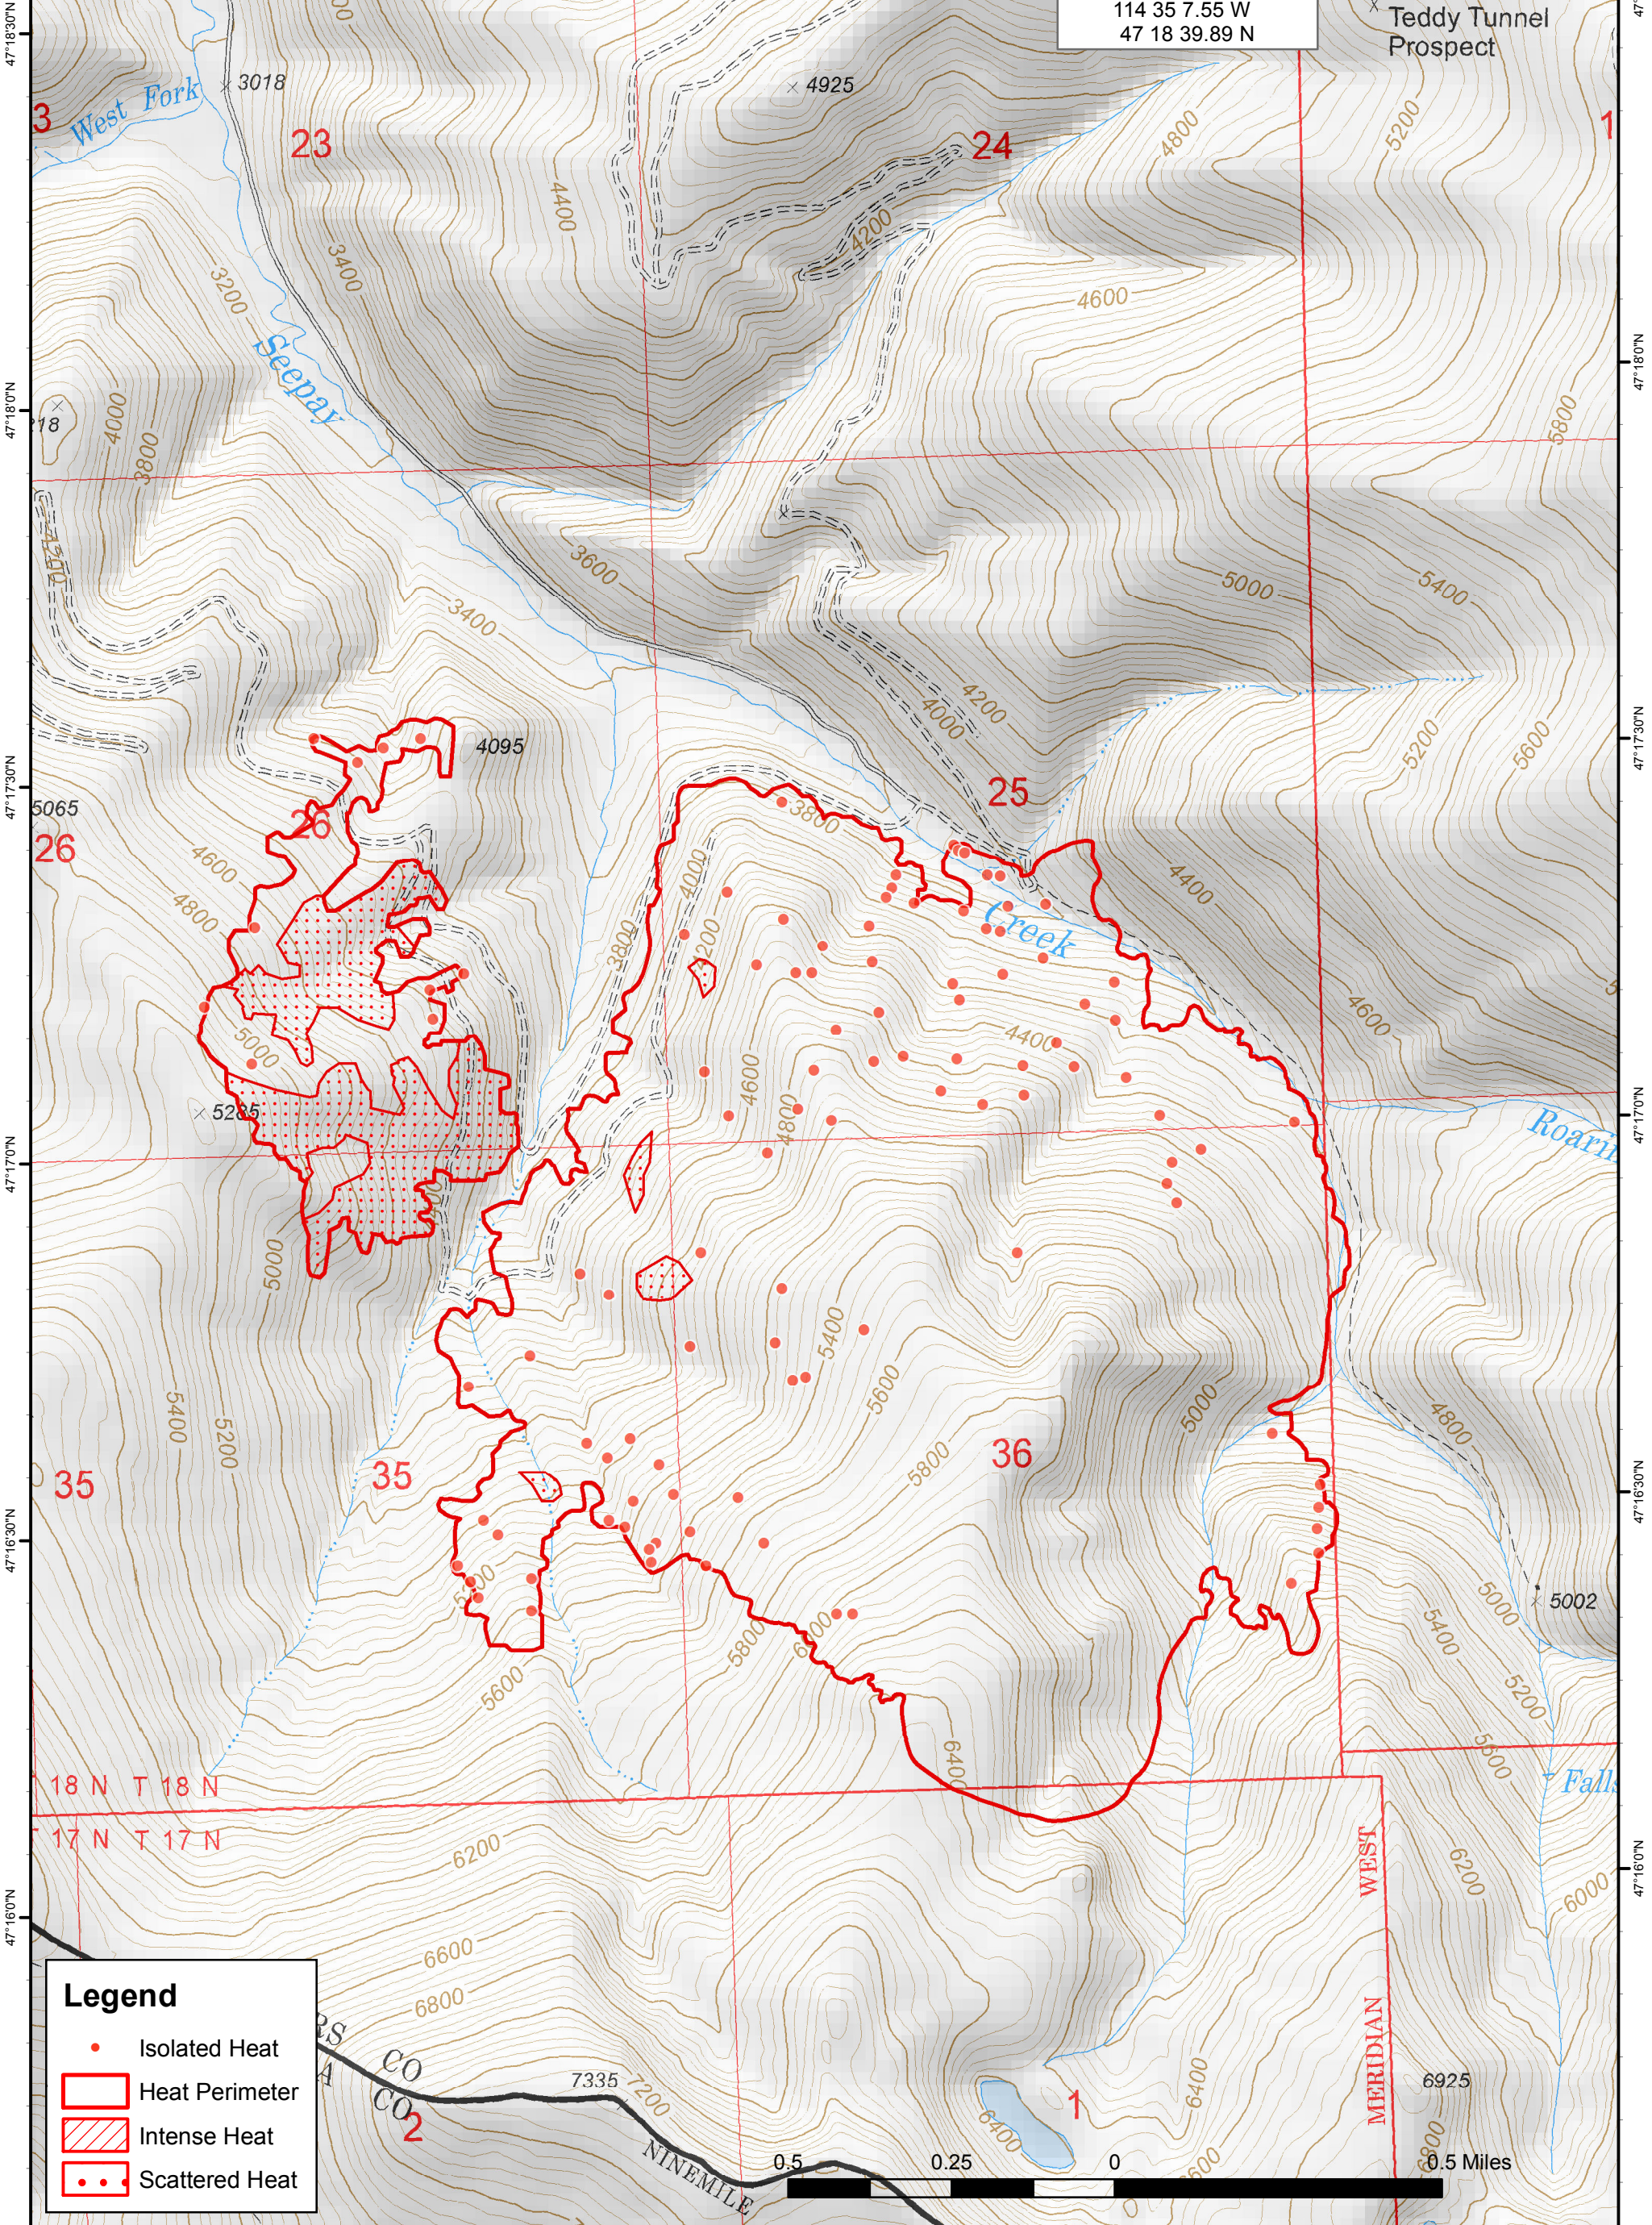

Seepay Incident
MT-FHA-000092
August 16, 2014
Infrared Map

Imagery Date: 08/15/2014 @ 2049
Interpreted Acres: 1039 (no change)
IRIN: Cheron Ferland / Max Wahlberg (t)

INDIAN

Questionable Heat Source
114 35 7.55 W
47 18 39.89 N

Teddy Tunnel Prospect

Legend

- Isolated Heat
- Heat Perimeter
- Intense Heat
- Scattered Heat